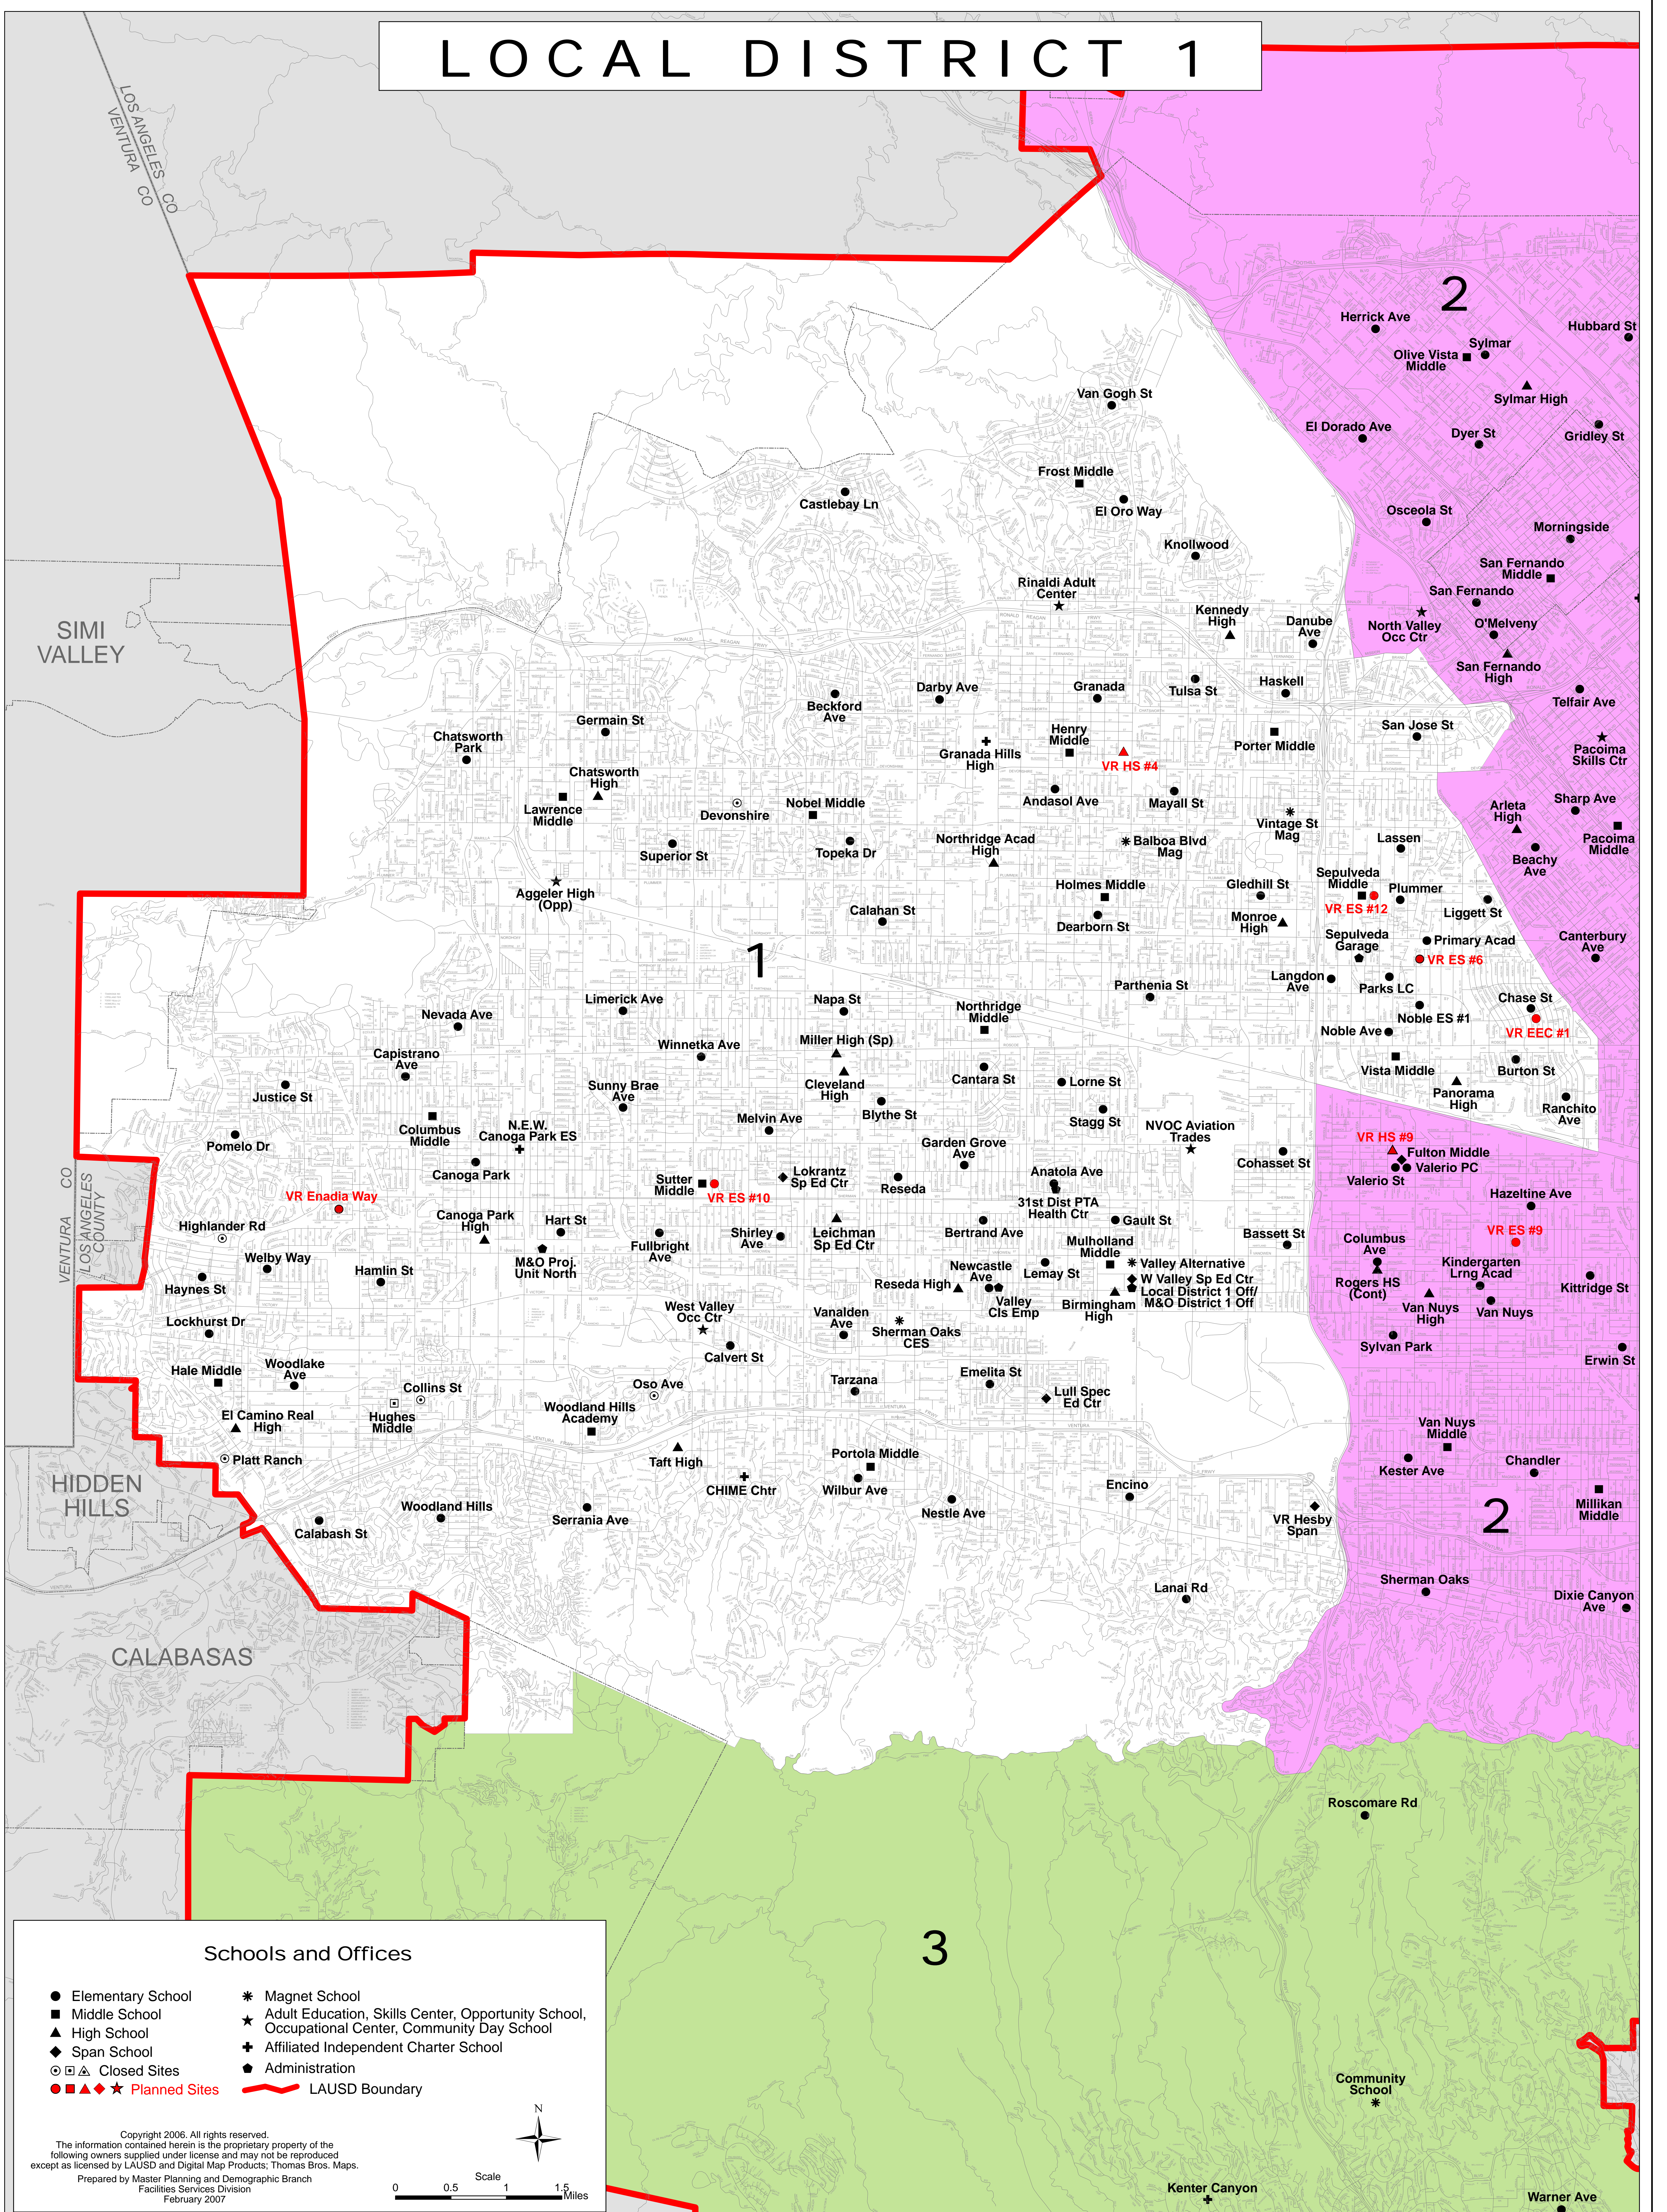

LOCAL DISTRICT 1

Schools and Offices

- Elementary School
- Middle School
- ▲ High School
- ◆ Span School
- Closed Sites
- Planned Sites
- * Magnet School
- ★ Adult Education, Skills Center, Opportunity School, Occupational Center, Community Day School
- ✚ Affiliated Independent Charter School
- Administration
- LAUSD Boundary

Copyright 2006. All rights reserved.
 The information contained herein is the proprietary property of the following owners supplied under license and may not be reproduced except as licensed by LAUSD and Digital Map Products; Thomas Bros. Maps.
 Prepared by Master Planning and Demographic Branch
 Facilities Services Division
 February 2007