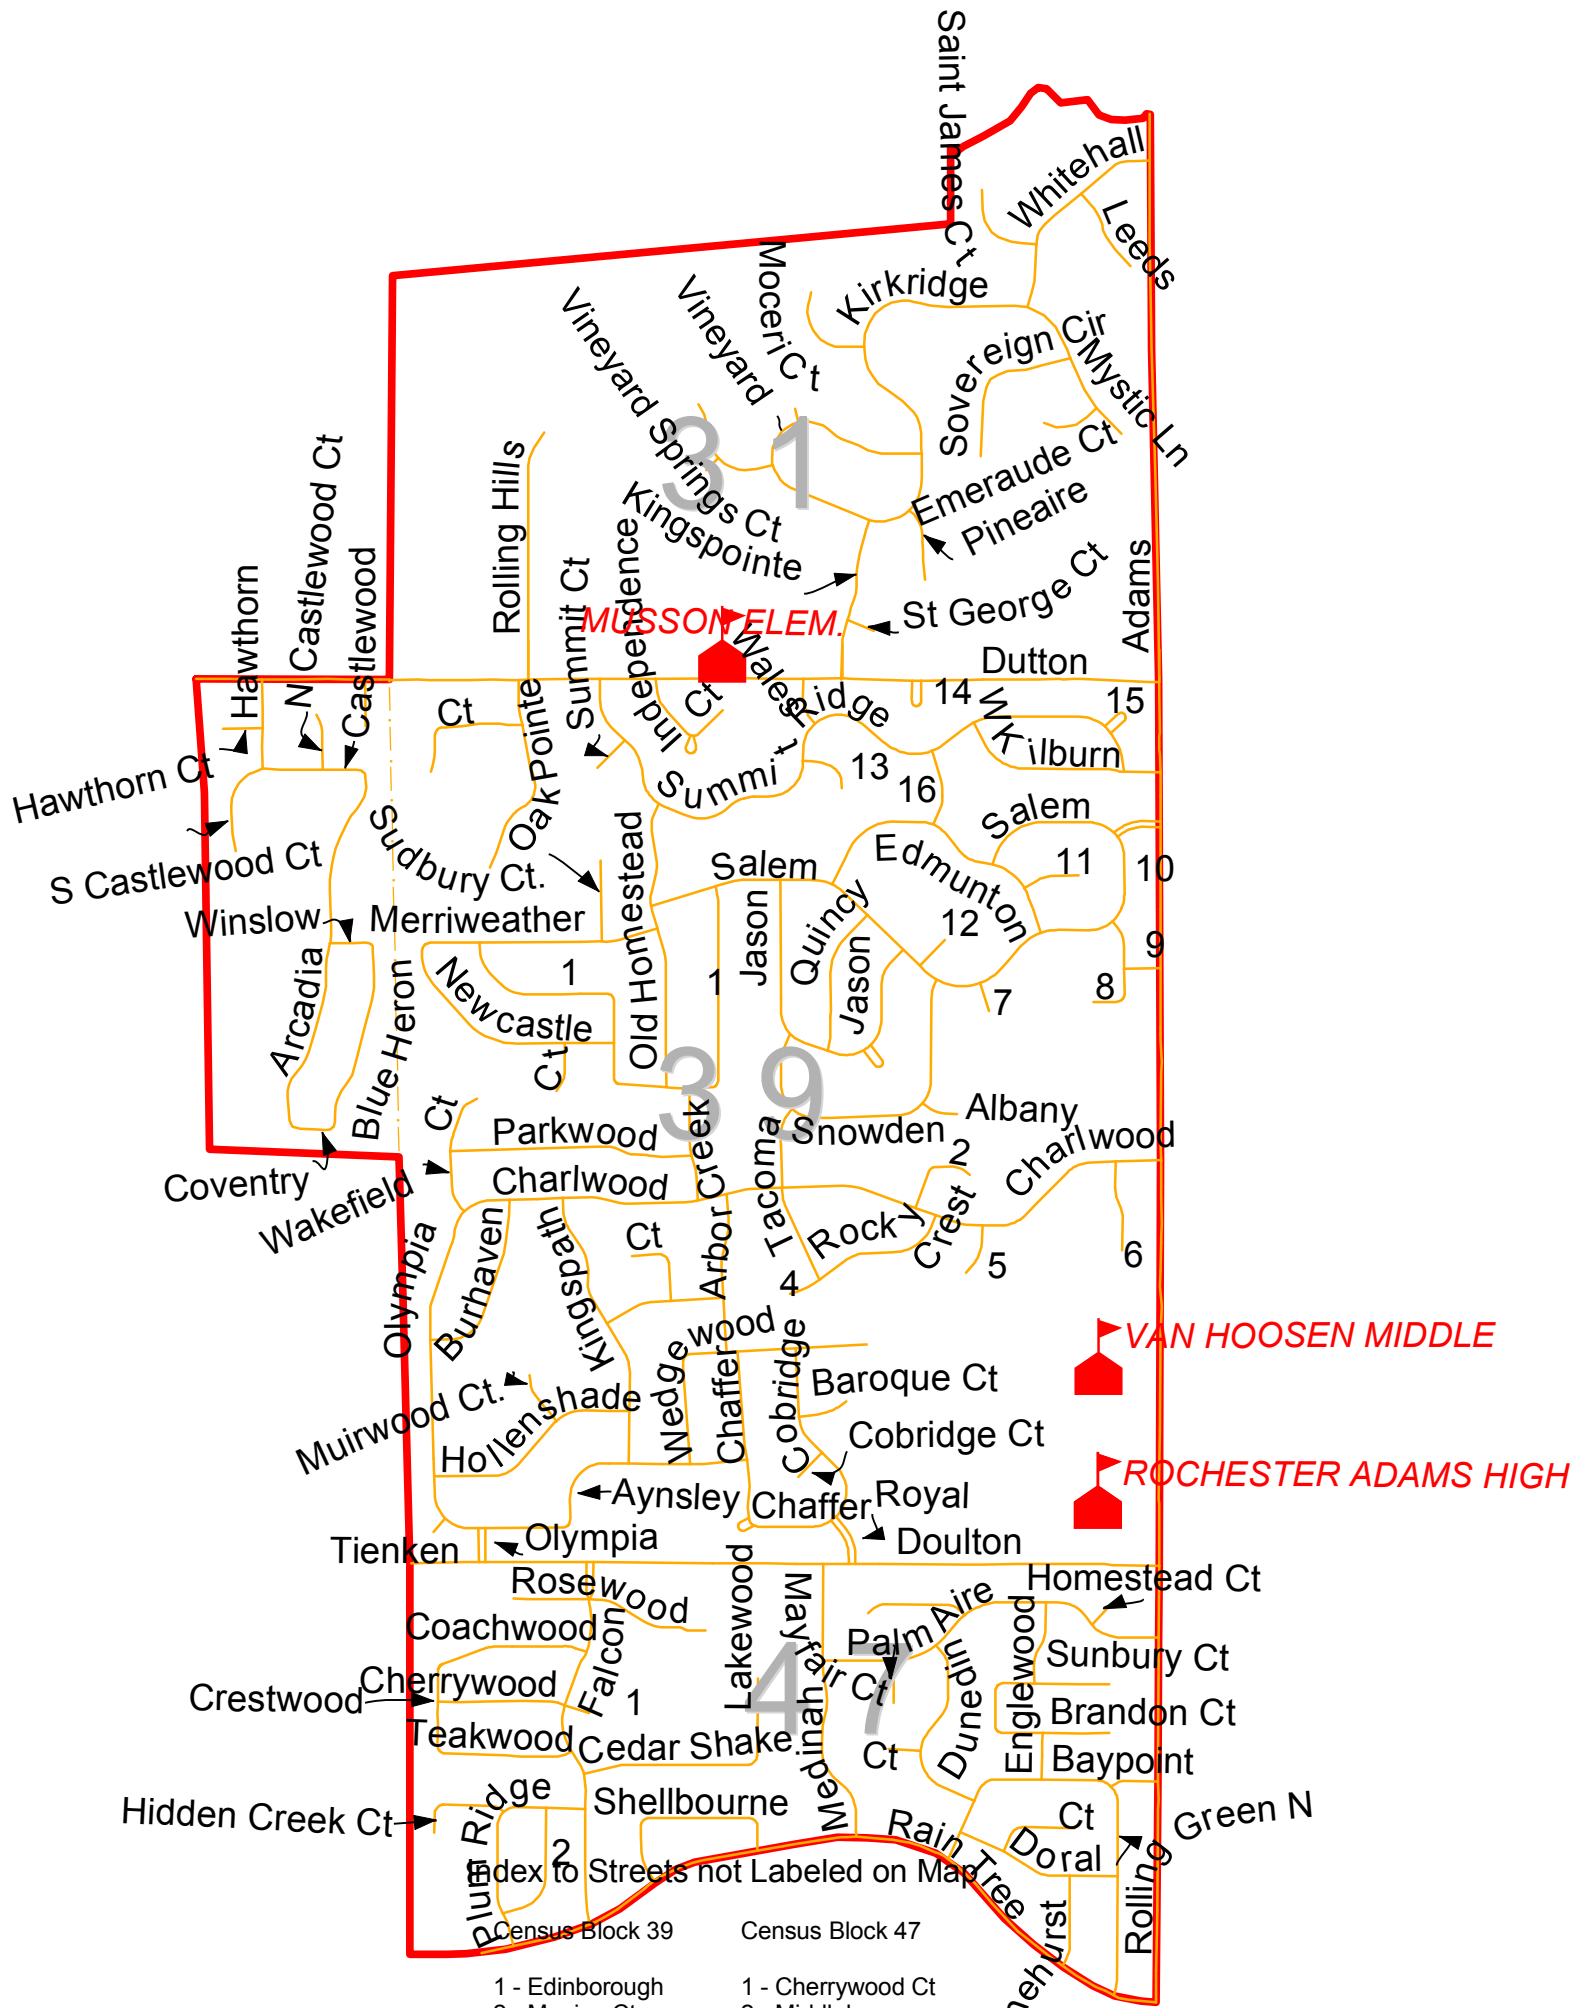

Musson Elementary School Boundary
 Rochester Community School District
 Updated December 2005

- | Census Block 39 | Census Block 47 |
|------------------------|---------------------|
| 1 - Edinborough | 1 - Cherrywood Ct |
| 2 - Monica Ct | 2 - Middlebury |
| 3 - Annchester Ct | 3 - Williamsburg Ct |
| 4 - Rocky Crest Ct | 4 - Old Tree Ct |
| 5 - Michele Ct | 5 - Heatherwood Ct |
| 6 - Whitehouse Ct | 6 - Worthington Ct |
| 7 - Salem Ct | 7 - Pepper Tree |
| 8 - Burlington Ct | |
| 9 - Burlington | |
| 10 - Saratoga | |
| 11 - Hartford Ct | |
| 12 - Snowden Ct | |
| 13 - Holiday Ct | |
| 14 - Heritage Hills Ct | |
| 15 - Eastpointe Ct | |
| 16 - McCormick | |