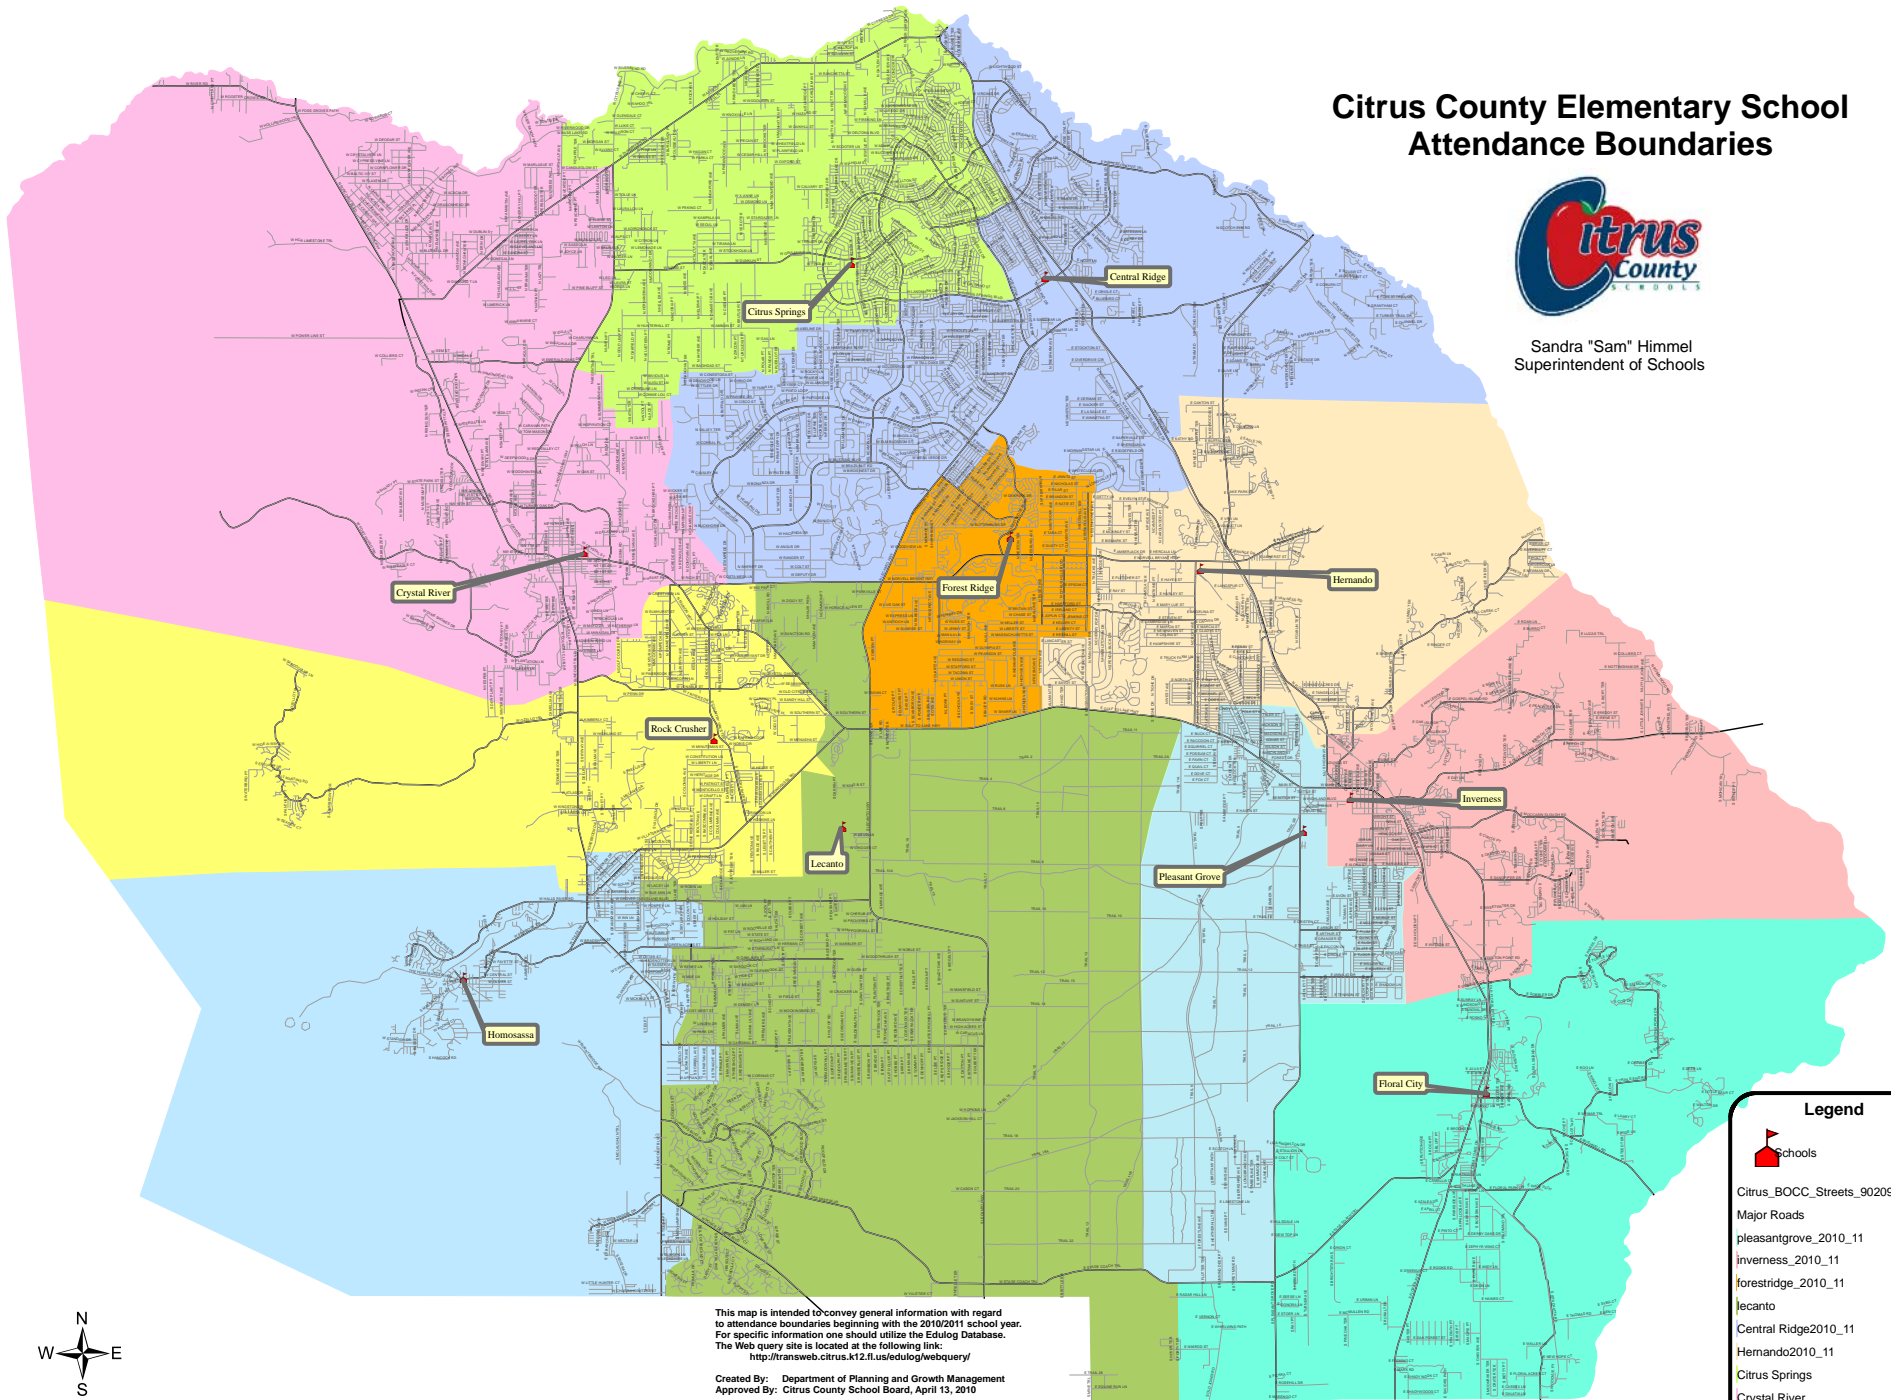

Citrus County Elementary School Attendance Boundaries

Sandra "Sam" Himmel
Superintendent of Schools

Legend

- Schools
- Citrus_BOCC_Streets_90209
- Major Roads
- pleasantgrove_2010_11
- inverness_2010_11
- forestridge_2010_11
- lecanto
- Central Ridge2010_11
- Hernando2010_11
- Citrus Springs
- Crystal River
- Floral City
- Homosassa
- Rock Crusher

352-746-3960