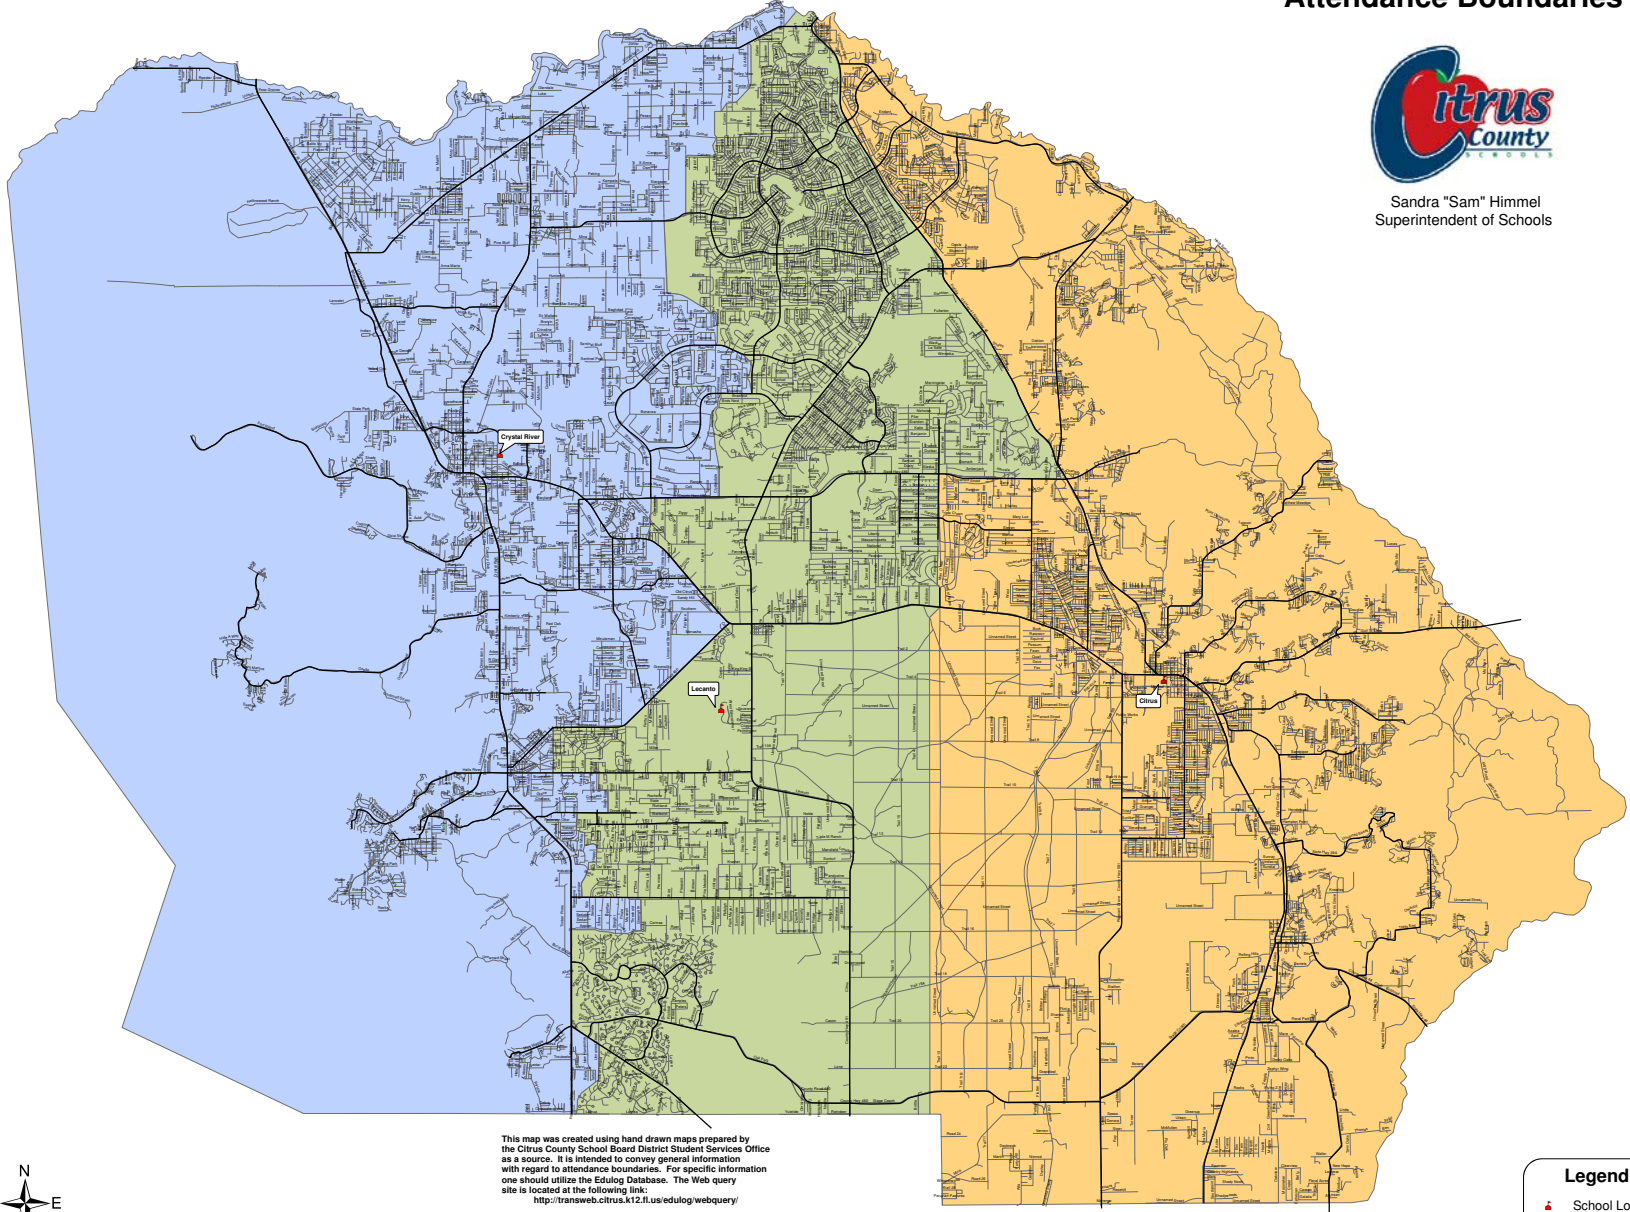

Citrus County High School Attendance Boundaries

Sandra "Sam" Himmel
Superintendent of Schools

352-746-3960

Legend

- School Location
- Major Roads
- Lecanto
- Citrus
- Crystal River