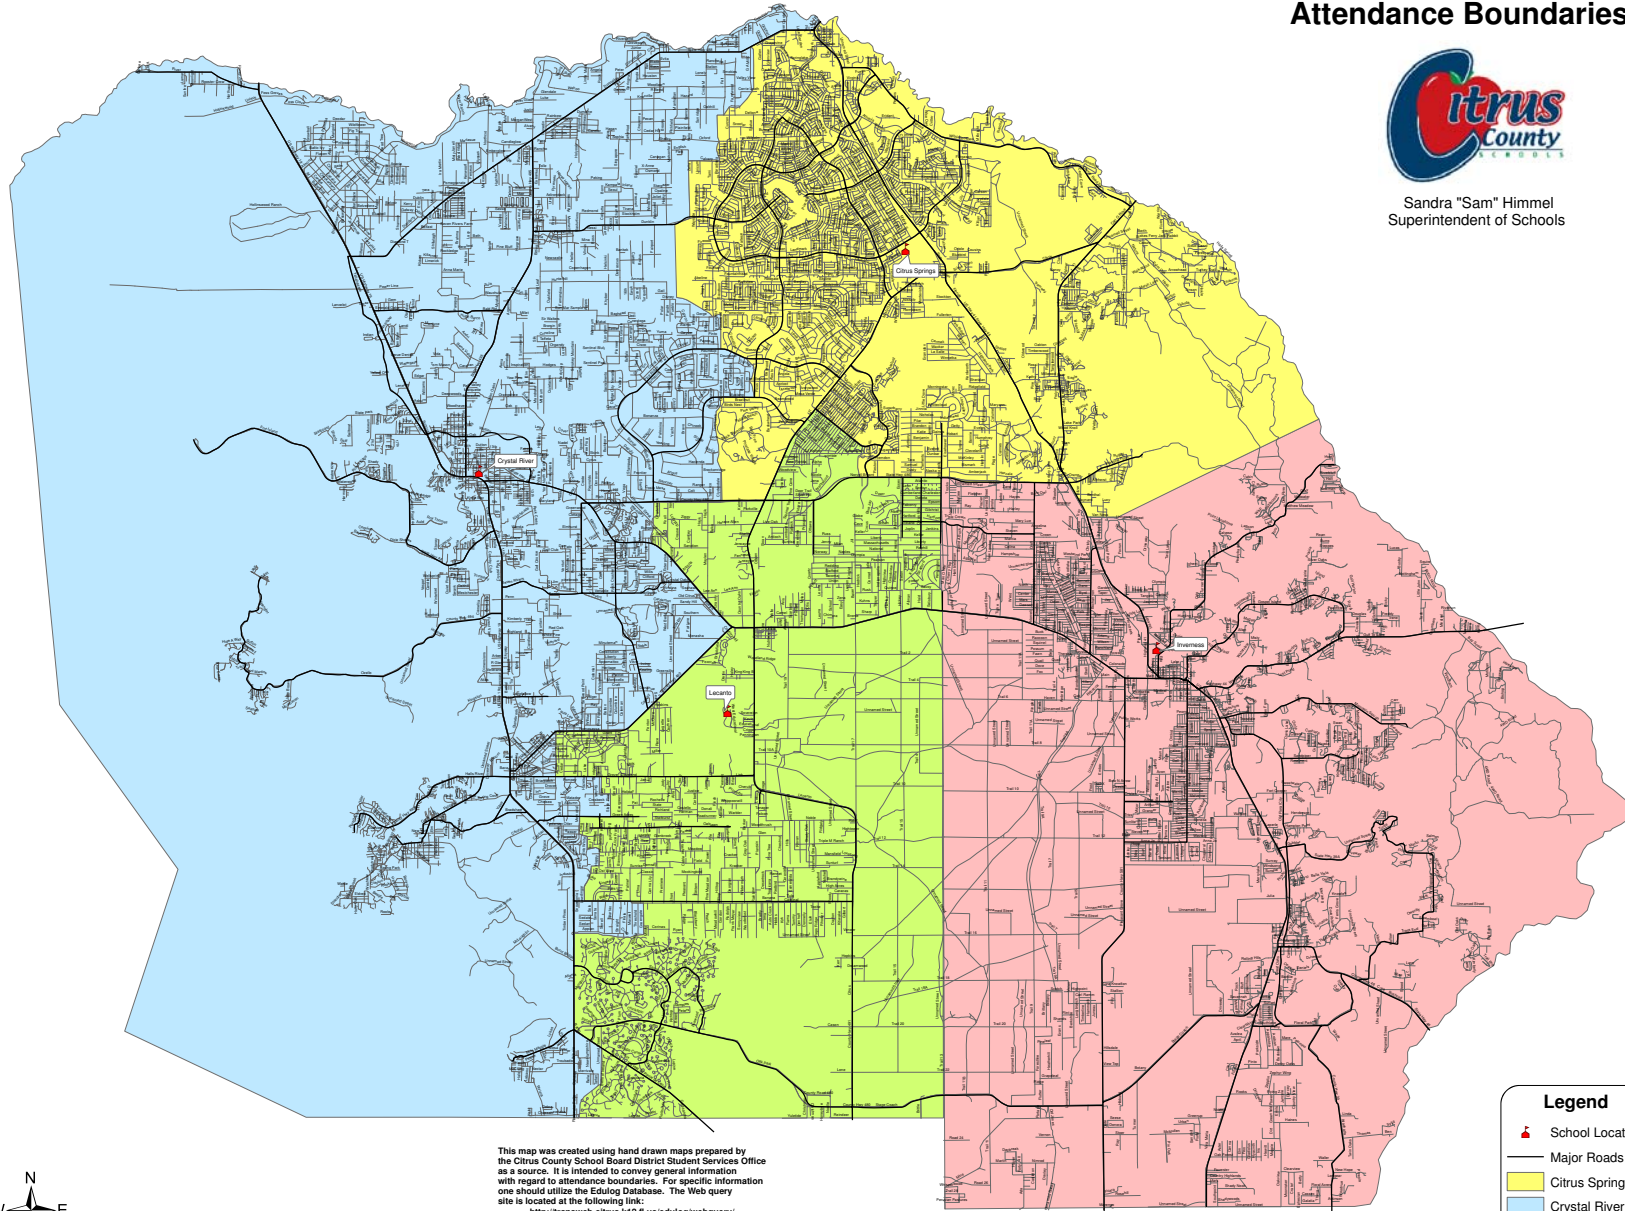

Citrus County Middle School Attendance Boundaries

Sandra "Sam" Himmel
Superintendent of Schools

Legend

- School Location
- Major Roads
- Citrus Springs
- Crystal River
- Inverness
- Lecanto