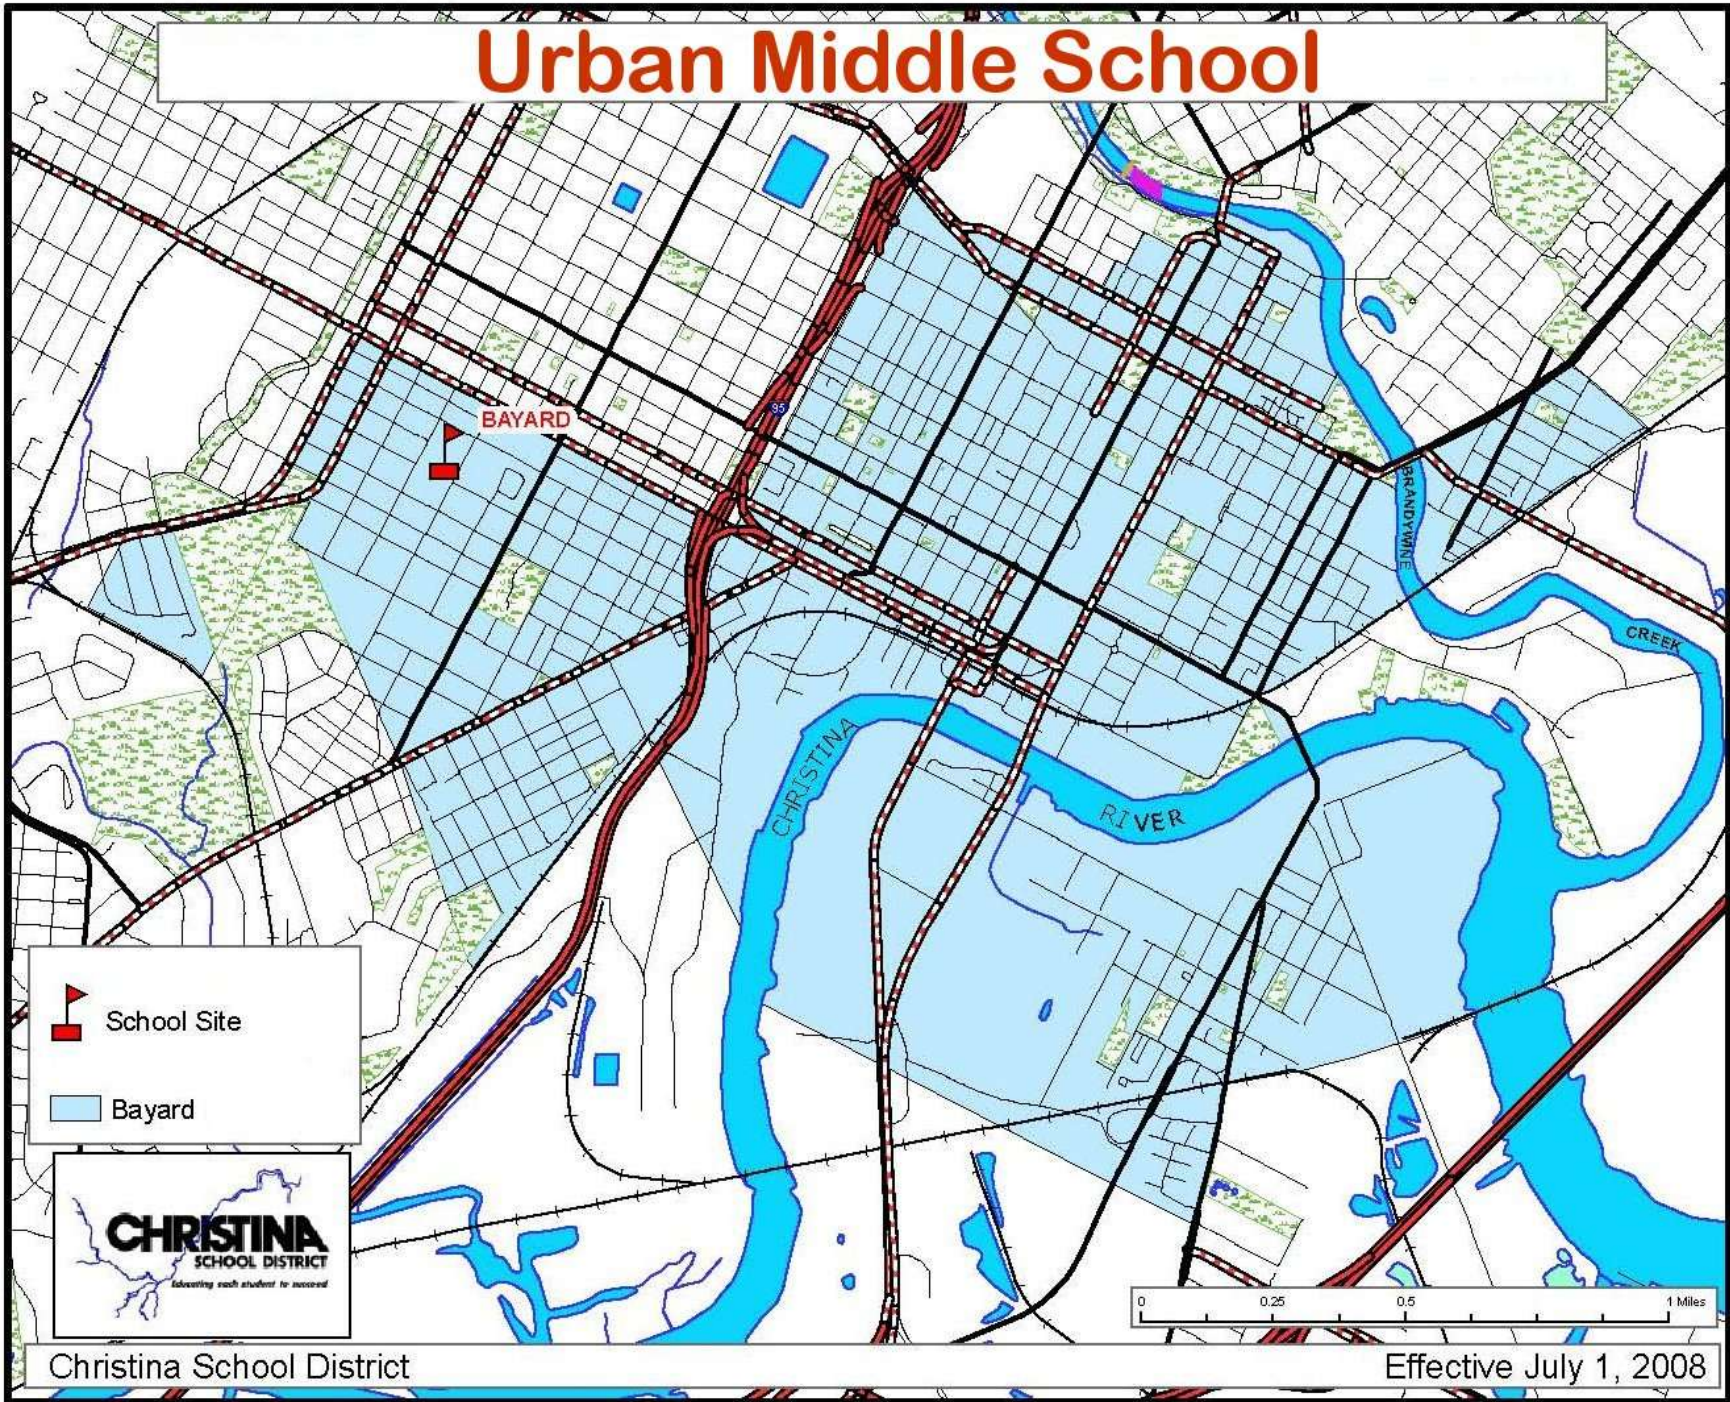

# Urban Middle School

Christina School District

Effective July 1, 2008