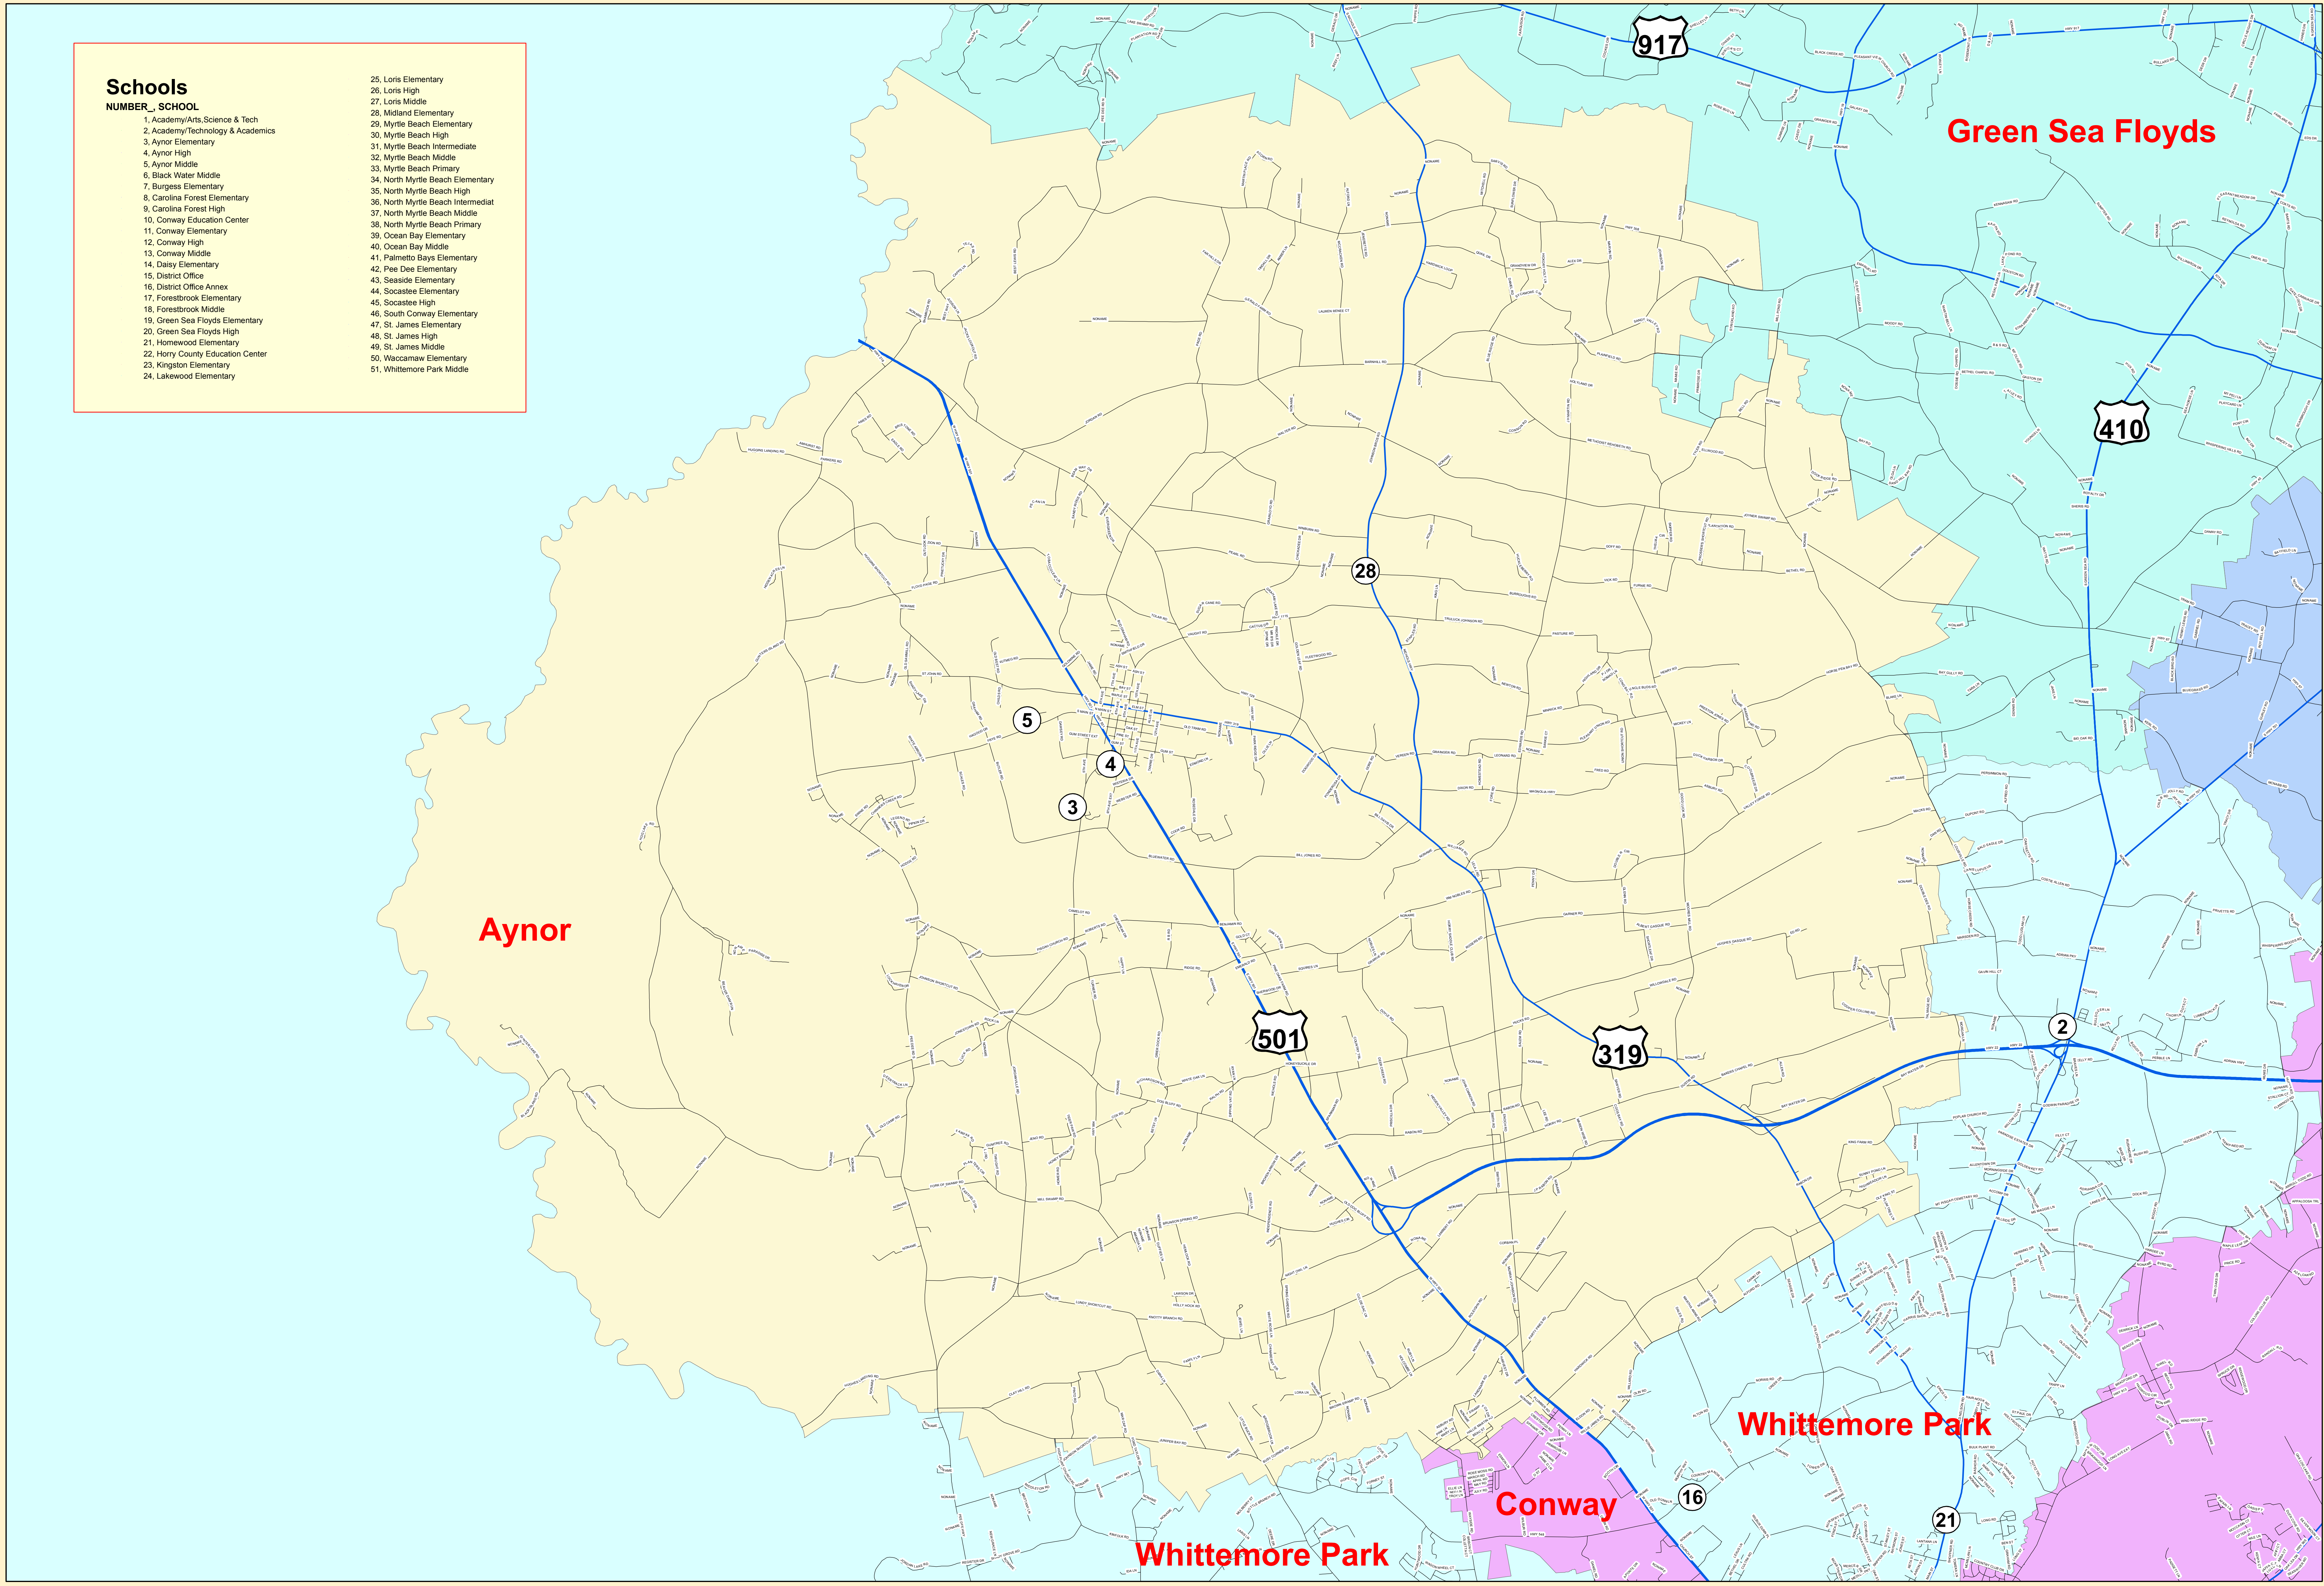

Schools	
NUMBER	SCHOOL
1	Academy/Arts Science & Tech
2	Academy/Technology & Academics
3	Aynor Elementary
4	Aynor High
5	Aynor Middle
6	Black Water Middle
7	Burgess Elementary
8	Carolina Forest Elementary
9	Carolina Forest High
10	Conway Education Center
11	Conway Elementary
12	Conway High
13	Conway Middle
14	Daisy Elementary
15	District Office
16	District Office Annex
17	Forestbrook Elementary
18	Forestbrook Middle
19	Green Sea Floyds Elementary
20	Green Sea Floyds High
21	Homewood Elementary
22	Horry County Education Center
23	Kingston Elementary
24	Lakewood Elementary
25	Loris Elementary
26	Loris High
27	Loris Middle
28	Midland Elementary
29	Myrtle Beach Elementary
30	Myrtle Beach High
31	Myrtle Beach Intermediate
32	Myrtle Beach Middle
33	Myrtle Beach Primary
34	North Myrtle Beach Elementary
35	North Myrtle Beach High
36	North Myrtle Beach Intermediate
37	North Myrtle Beach Middle
38	North Myrtle Beach Primary
39	Ocean Bay Elementary
40	Ocean Bay Middle
41	Palmetto Bays Elementary
42	Plex Des Elementary
43	Seaside Elementary
44	Socastee Elementary
45	Socastee High
46	South Conway Elementary
47	St. James Elementary
48	St. James High
49	St. James Middle
50	Waccasaw Elementary
51	Whitemore Park Middle

2008-09 Attendance Zones

Aynor Middle School