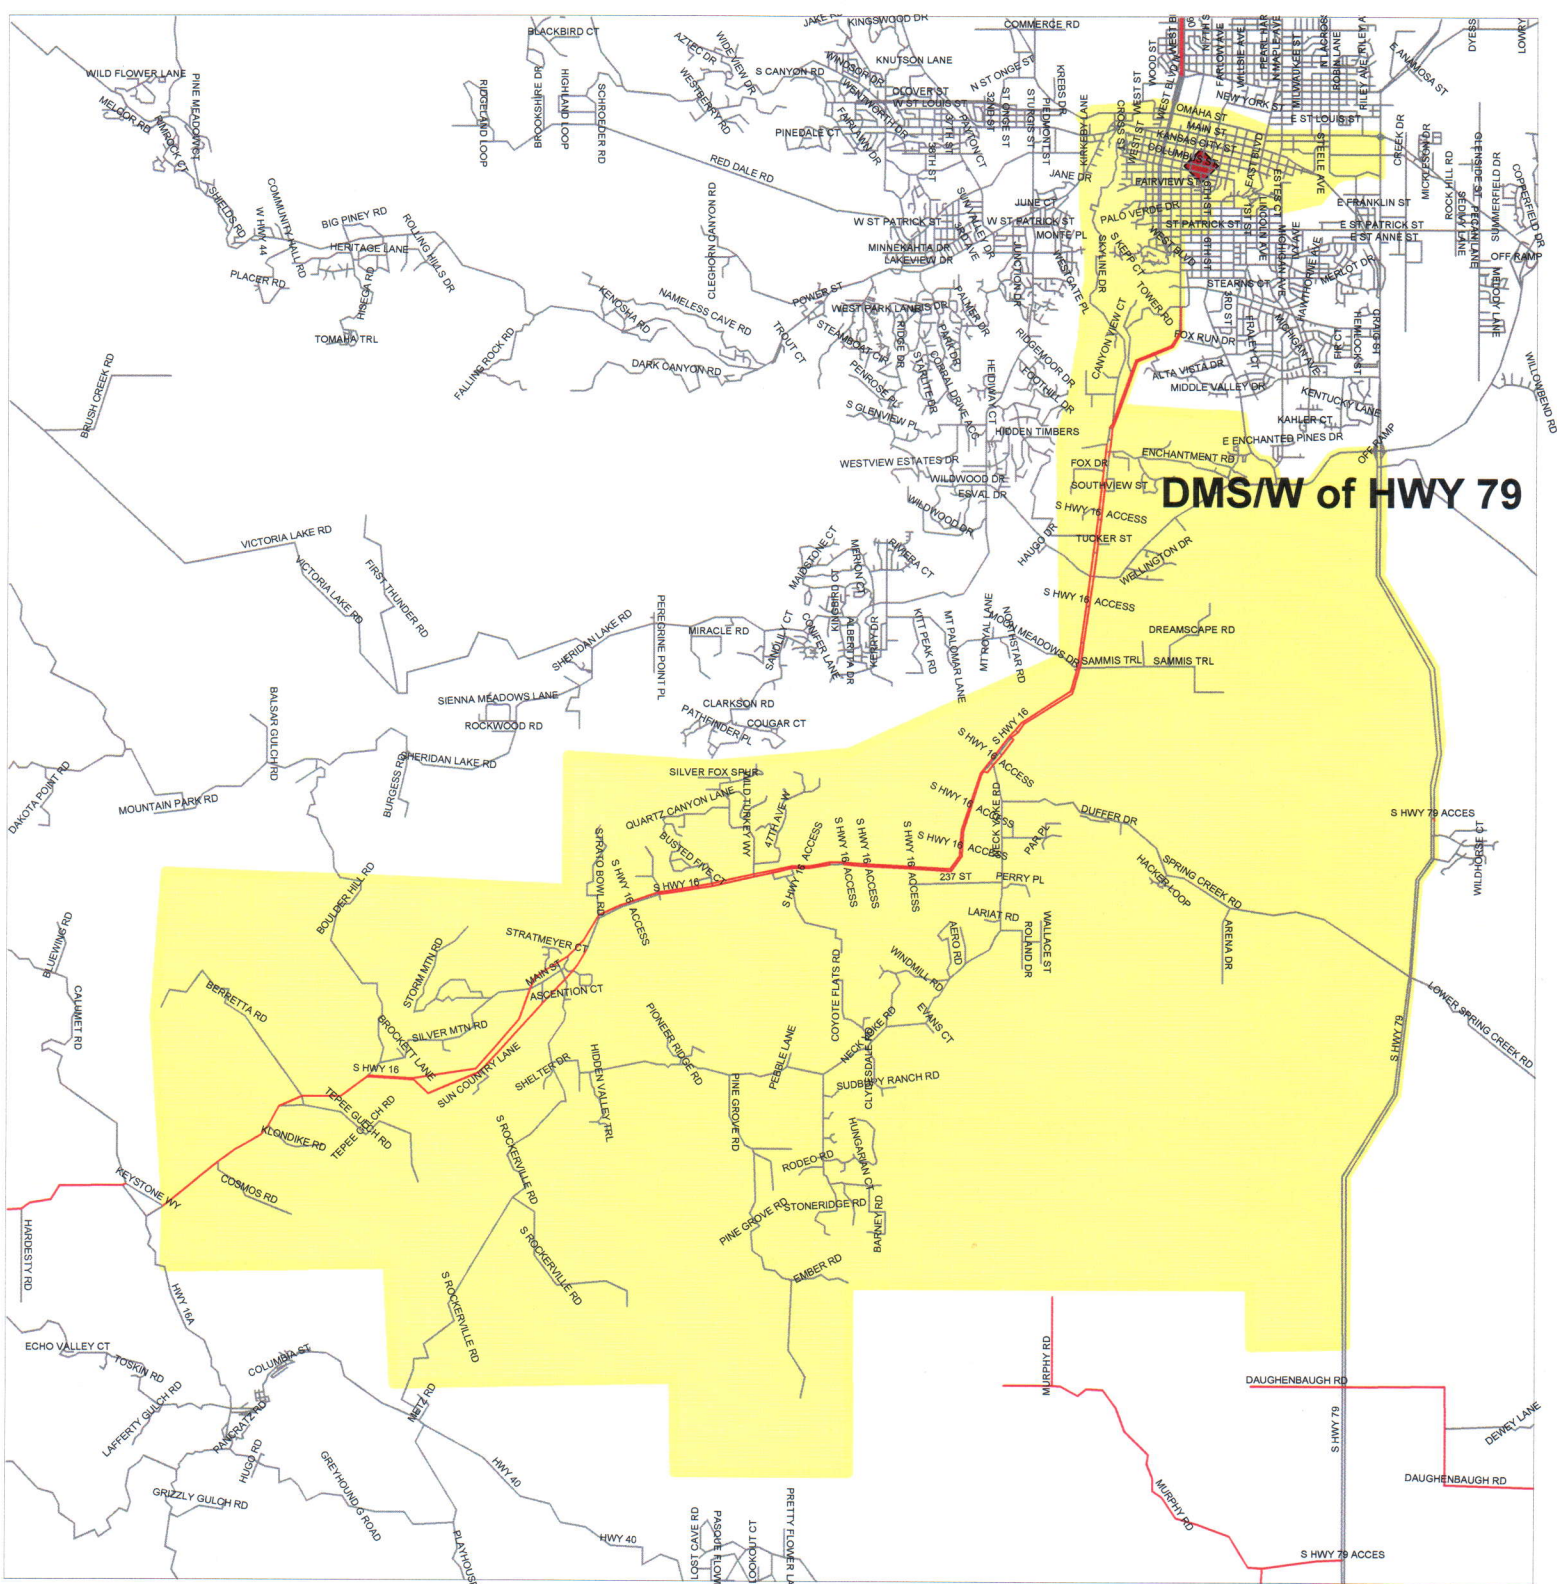

RAPID CITY AREA SCHOOLS ATTENDANCE BOUNDARY

Dakota Middle School - Black Hawk Area

Prepared by Janet Kaiser

Information from this product is in a continual state of edit, correction and update. The user acknowledges and accepts the limitations of this information provided "as is" without warranty.

Scale
1" = 1.13 Miles

2/21/2008 4:37:55 PM

RAPID CITY AREA SCHOOLS ATTENDANCE BOUNDARY

Dakota Middle School - West of S. Highway 79

Prepared by Janet Kaiser

Information from this product is in a continual state of edit, correction and update. The user acknowledges and accepts the limitations of this information provided "as is" without warranty.

Scale
1" = 1.94 Miles

2/21/2008 4:45:37 PM

DMS/E of HWY 79

RAPID CITY AREA SCHOOLS ATTENDANCE BOUNDARY

Dakota Middle School - East of S. Highway 79

Prepared by Janet Kaiser

Information from this product is in a continual state of edit, correction and update. The user acknowledges and accepts the limitations of this information provided "as is" without warranty.

Scale
1" = 2.77 Miles

2/21/2008 4:42:34 PM