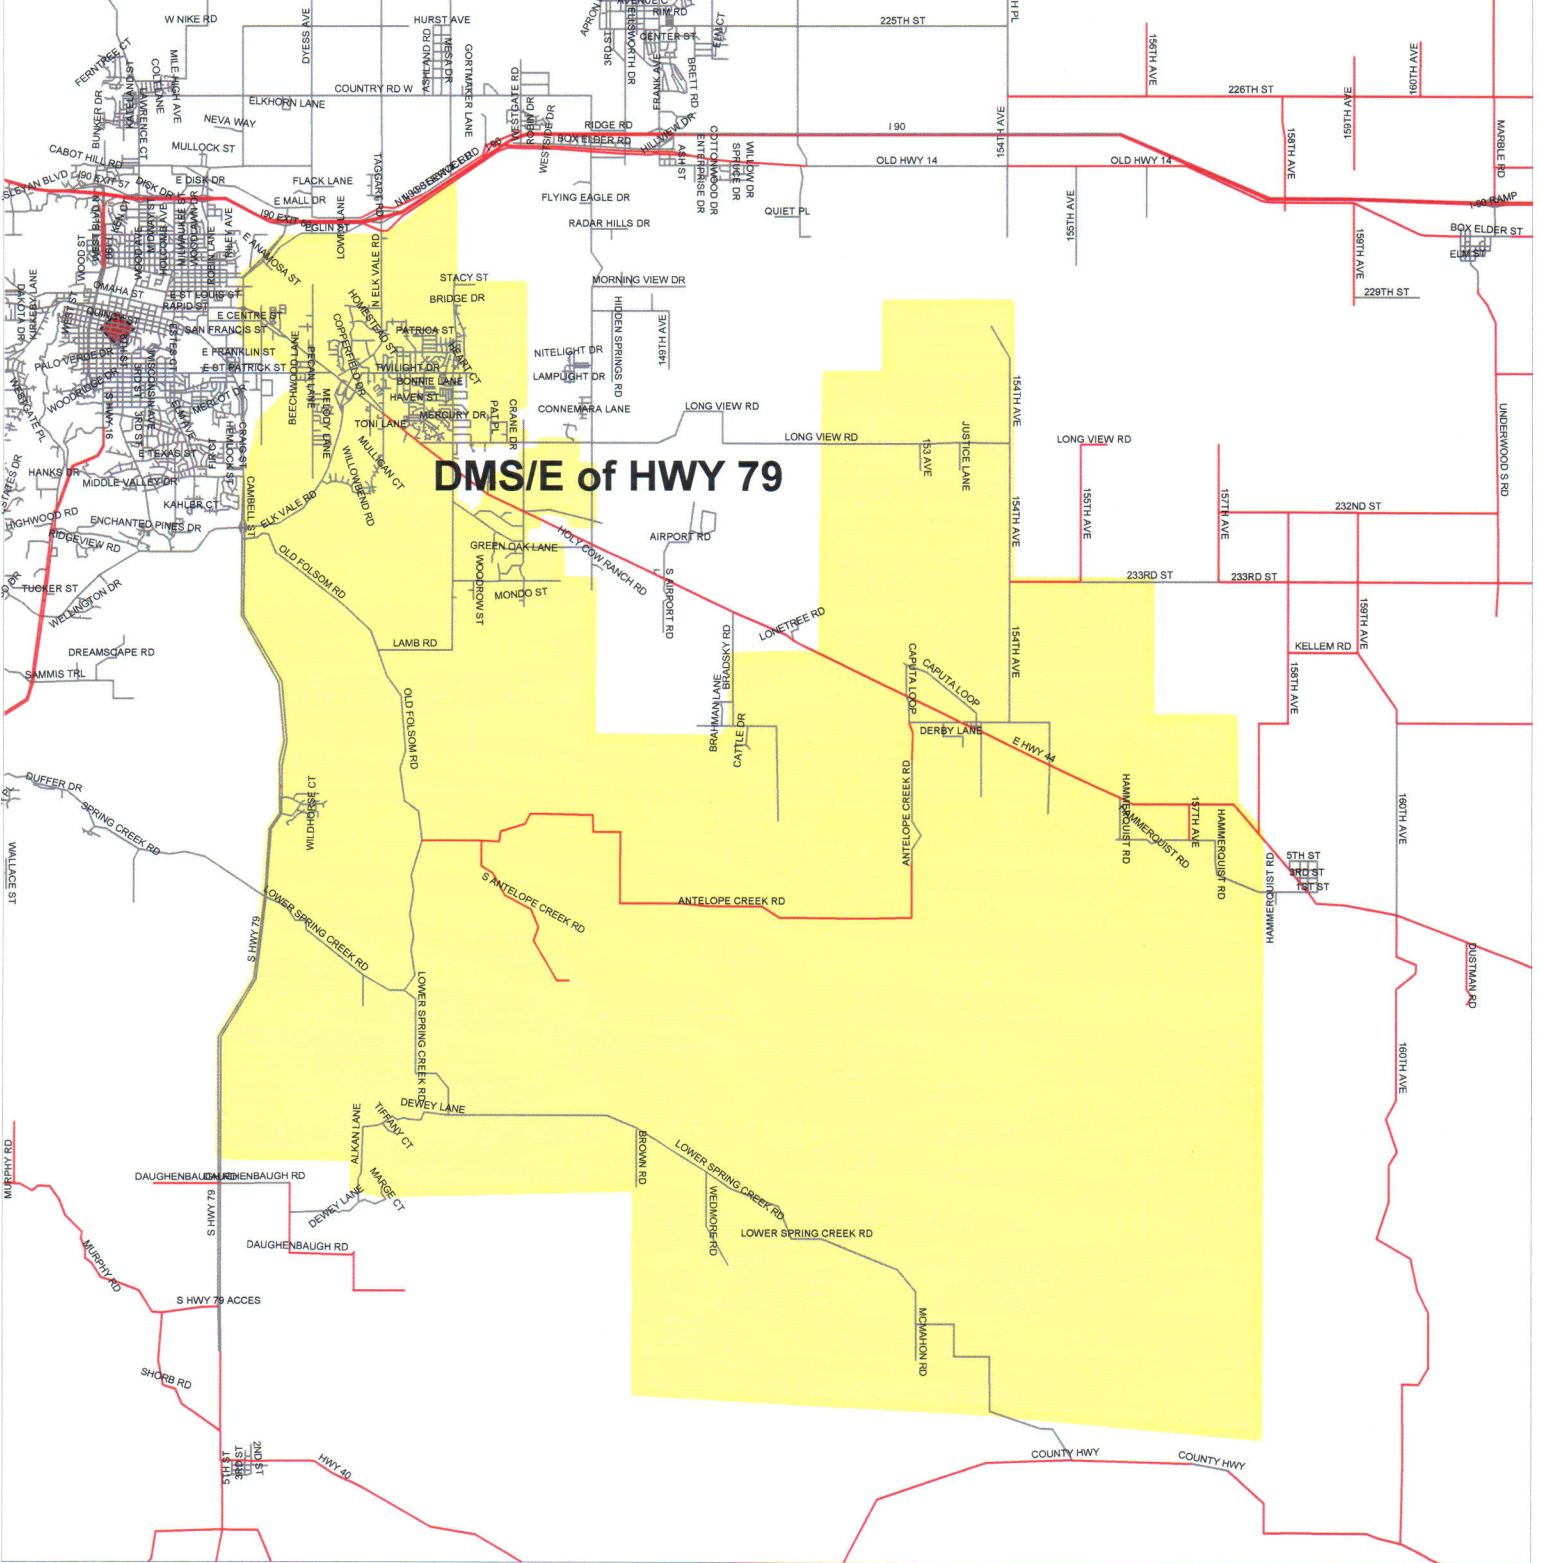

RAPID CITY AREA SCHOOLS ATTENDANCE BOUNDARY

Dakota Middle School - Black Hawk Area

Prepared by Janet Kaiser

Information from this product is in a continual state of edit, correction and update. The user acknowledges and accepts the limitations of this information provided "as is" without warranty.

Scale
1" = 1.13 Miles

2/21/2008 4:37:55 PM

RAPID CITY AREA SCHOOLS ATTENDANCE BOUNDARY

Dakota Middle School - West of S. Highway 79

Prepared by Janet Kaiser

Information from this product is in a continual state of edit, correction and update. The user acknowledges and accepts the limitations of this information provided "as is" without warranty.

Scale
1" = 1.94 Miles

2/21/2008 4:45:37 PM

DMS/E of HWY 79

RAPID CITY AREA SCHOOLS ATTENDANCE BOUNDARY

Dakota Middle School - East of S. Highway 79

Prepared by Janet Kaiser

Information from this product is in a continual state of edit, correction and update. The user acknowledges and accepts the limitations of this information provided "as is" without warranty.

Scale
1" = 2.77 Miles

2/21/2008 4:42:34 PM