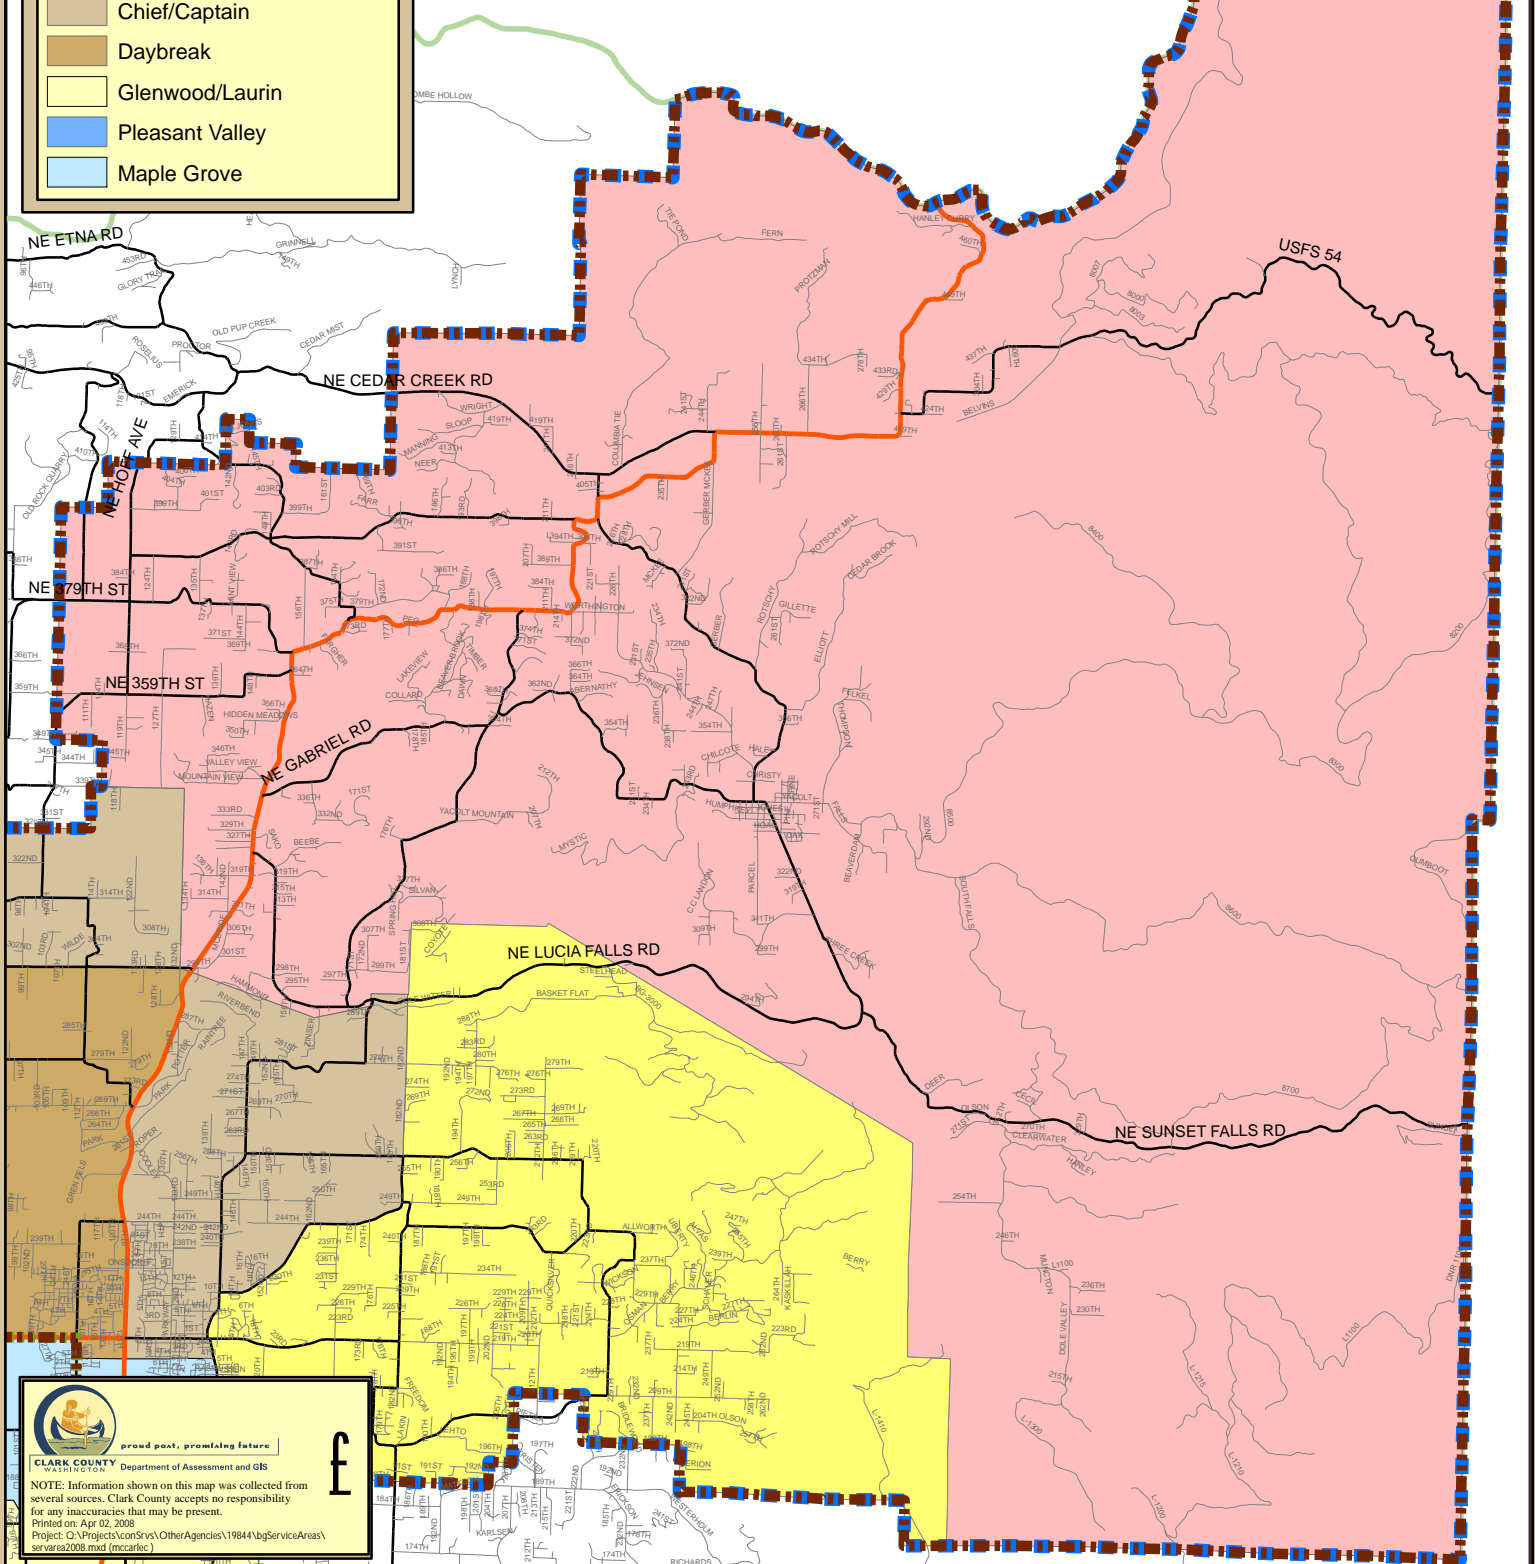

Battle Ground School District Amboy/Yacolt Service Area

 Battle Ground School District

High School Service Areas

-  Battle Ground
-  Prairie

Service Areas

-  Amboy/Yacolt
-  Tukes Valley
-  Chief/Captain
-  Daybreak
-  Glenwood/Laurin
-  Pleasant Valley
-  Maple Grove

 **CLARK COUNTY**
WASHINGTON Department of Assessment and GIS

providing past, promoting future

NOTE: Information shown on this map was collected from several sources. Clark County accepts no responsibility for any inaccuracies that may be present.
Printed on: Apr 02, 2008
Project: C:\Users\mccarlic\OtherAgencies\19844\bgServiceAreas\srvars2008.mxd (mccarlic)