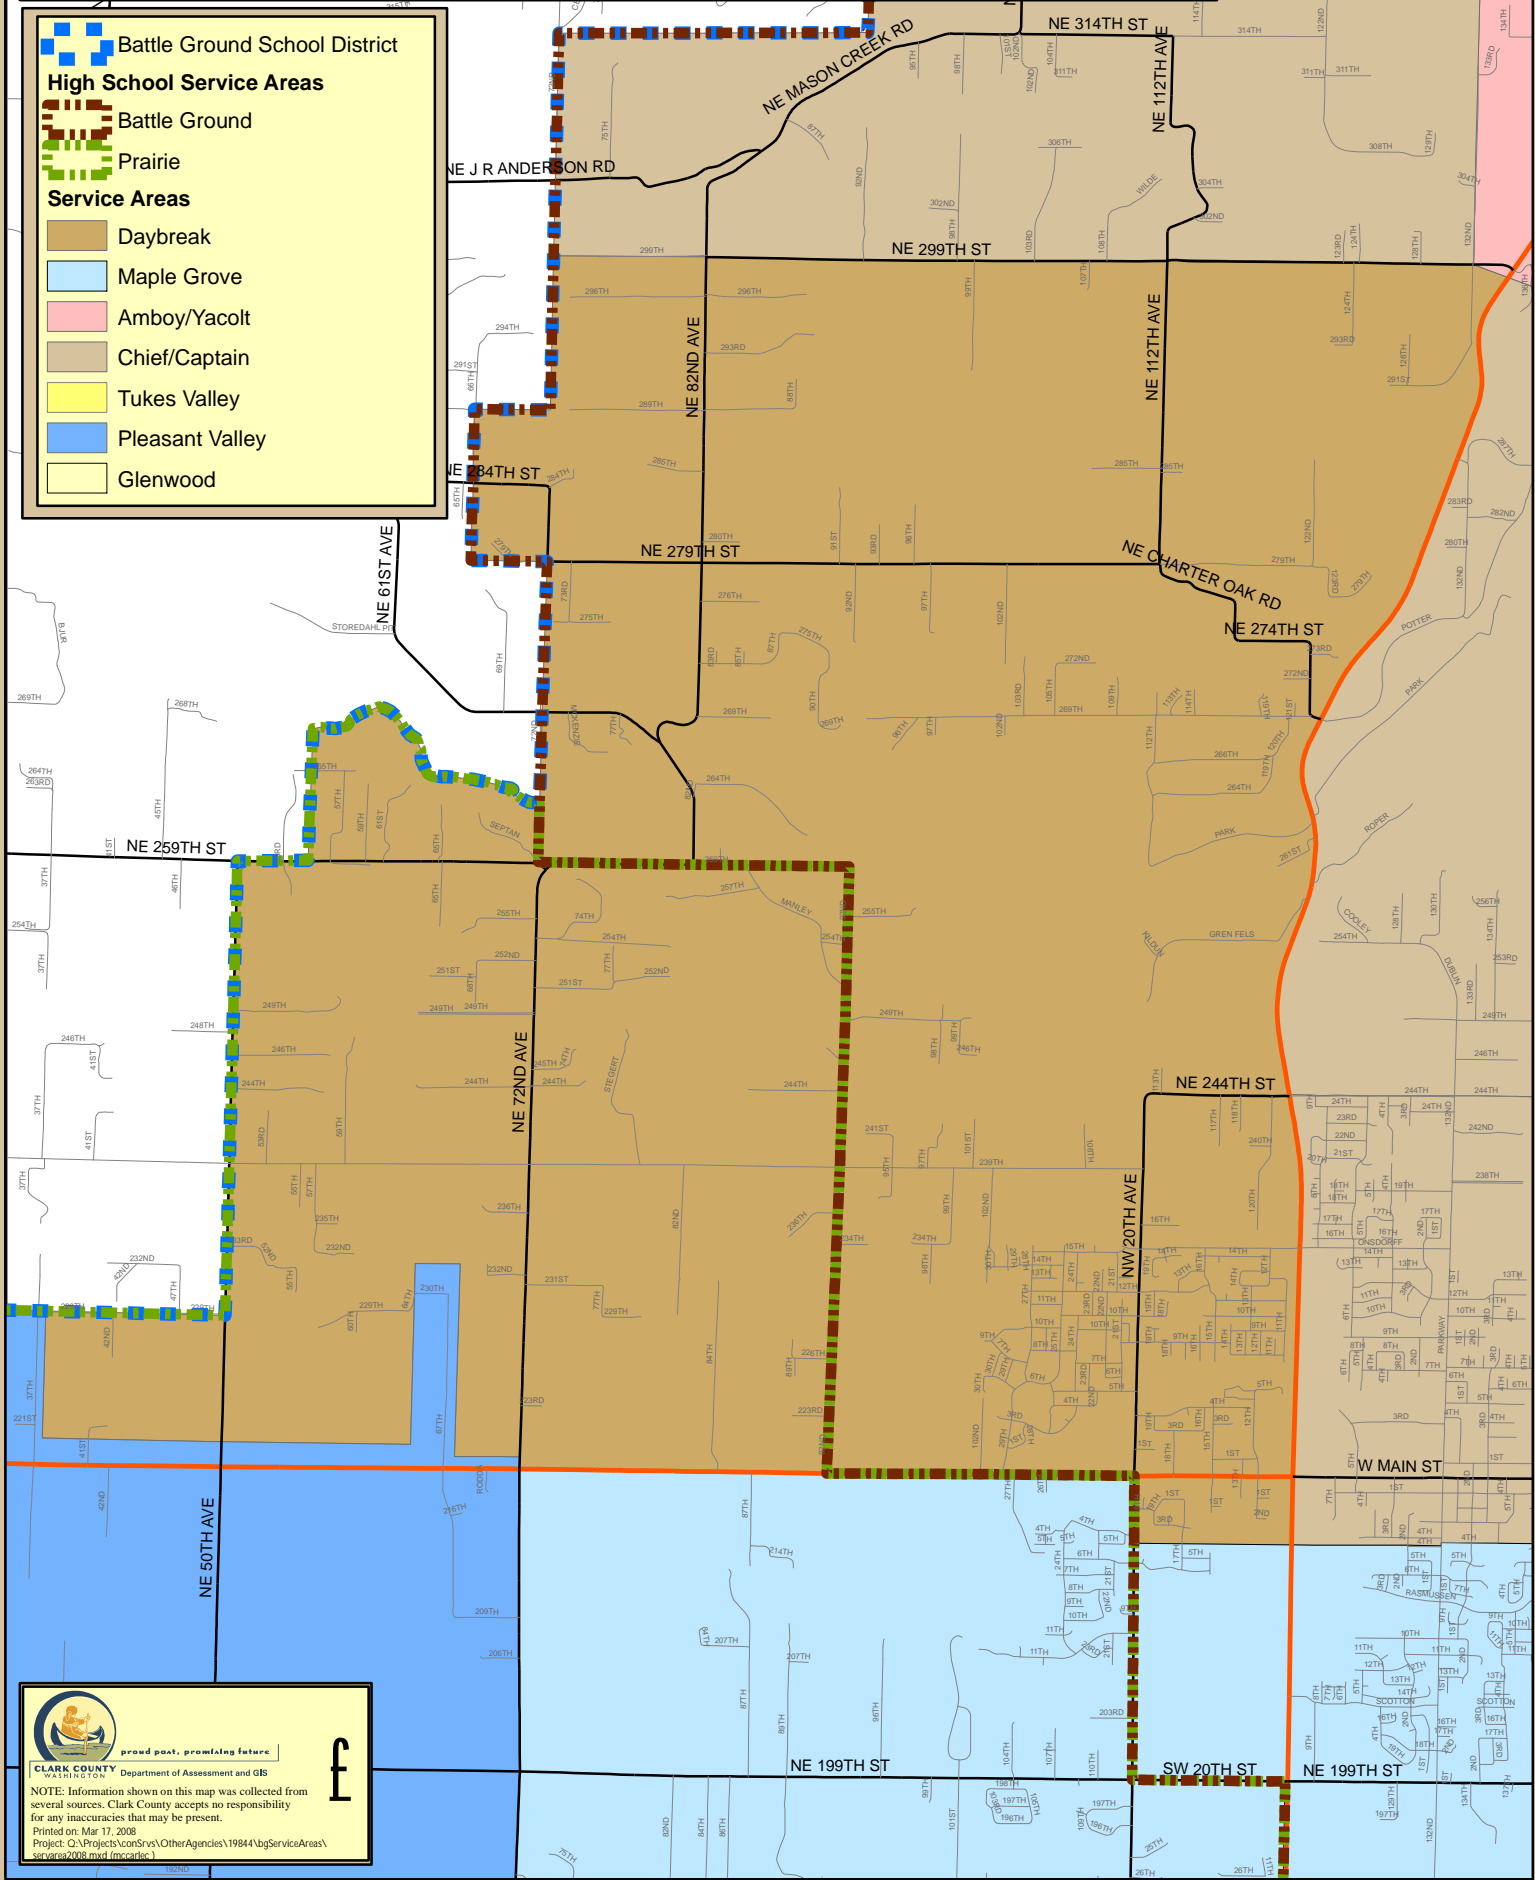

Battle Ground School District Daybreak Service Area

 Battle Ground School District

High School Service Areas

-  Battle Ground
-  Prairie

Service Areas

-  Daybreak
-  Maple Grove
-  Amboy/Yacolt
-  Chief/Captain
-  Tukes Valley
-  Pleasant Valley
-  Glenwood

 **CLARK COUNTY** Department of Assessment and GIS
WASHINGTON

proud past, promising future

£

NOTE: Information shown on this map was collected from several sources. Clark County accepts no responsibility for any inaccuracies that may be present.
 Printed on: Mar 17, 2008
 Project: Q:\Projects\ConsSrvs\OtherAgencies\19844\bgServiceAreas\service2008.mxd (mvarlar)