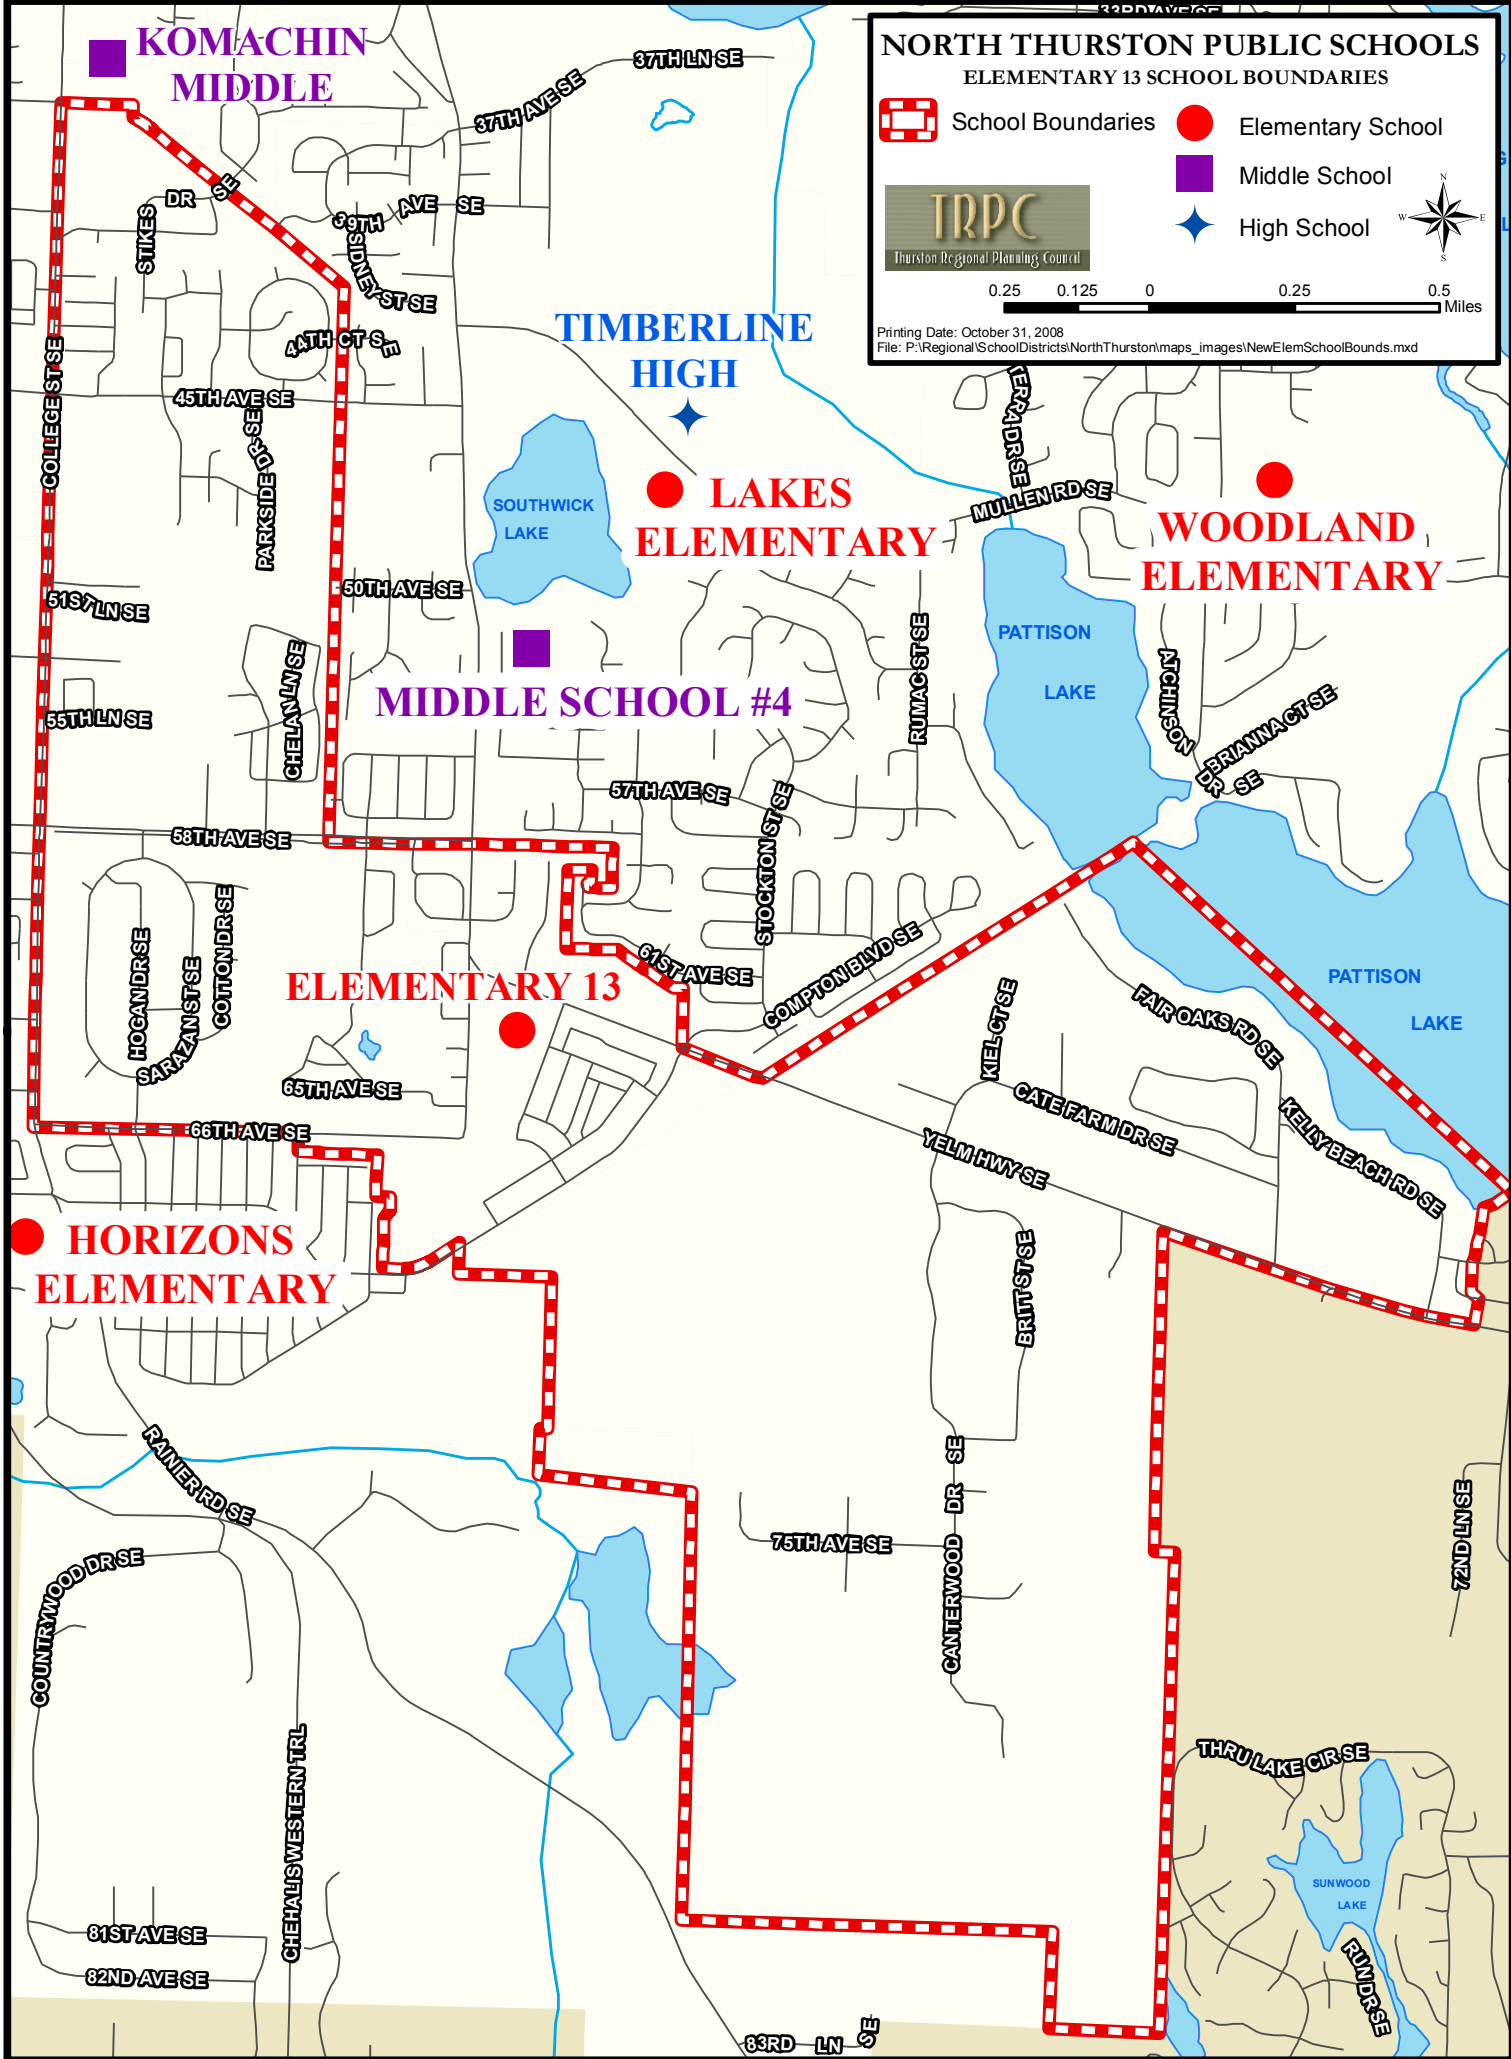

NORTH THURSTON PUBLIC SCHOOLS

ELEMENTARY 13 SCHOOL BOUNDARIES

School Boundaries

Elementary School

Middle School

High School

Thurston Regional Planning Council

Printing Date: October 31, 2008

KOMACHIN MIDDLE

TIMBERLINE HIGH

LAKES ELEMENTARY

WOODLAND ELEMENTARY

MIDDLE SCHOOL #4

ELEMENTARY 13

HORIZONS ELEMENTARY

SOUTHWICK LAKE

PATTISON LAKE

PATTISON LAKE

SUNWOOD LAKE

COLLEGE ST SE
STIKES DR SE
51ST LN SE
55TH LN SE
65TH AVE SE
66TH AVE SE
81ST AVE SE
82ND AVE SE

37TH AVE SE
39TH AVE SE
45TH AVE SE
50TH AVE SE
58TH AVE SE
65TH AVE SE
75TH AVE SE
83RD LN SE

CHALAN LN SE
CHELALIS WESTERN TRL
COTTON DR SE
HOGAN DR SE
SARAZAN ST SE
61ST AVE SE
75TH AVE SE
CANTERWOOD DR SE

MULLEN RD SE
RUMAG ST SE
STOCKTON ST SE
COMPTON BLVD SE
KIEL CT SE
YELM HWY SE
BRIT ST SE
72ND LN SE

FAIR OAKS RD SE
KELLY BEACH RD SE
GATE FARM DR SE

THRU LAKE CIR SE

RUM DR SE