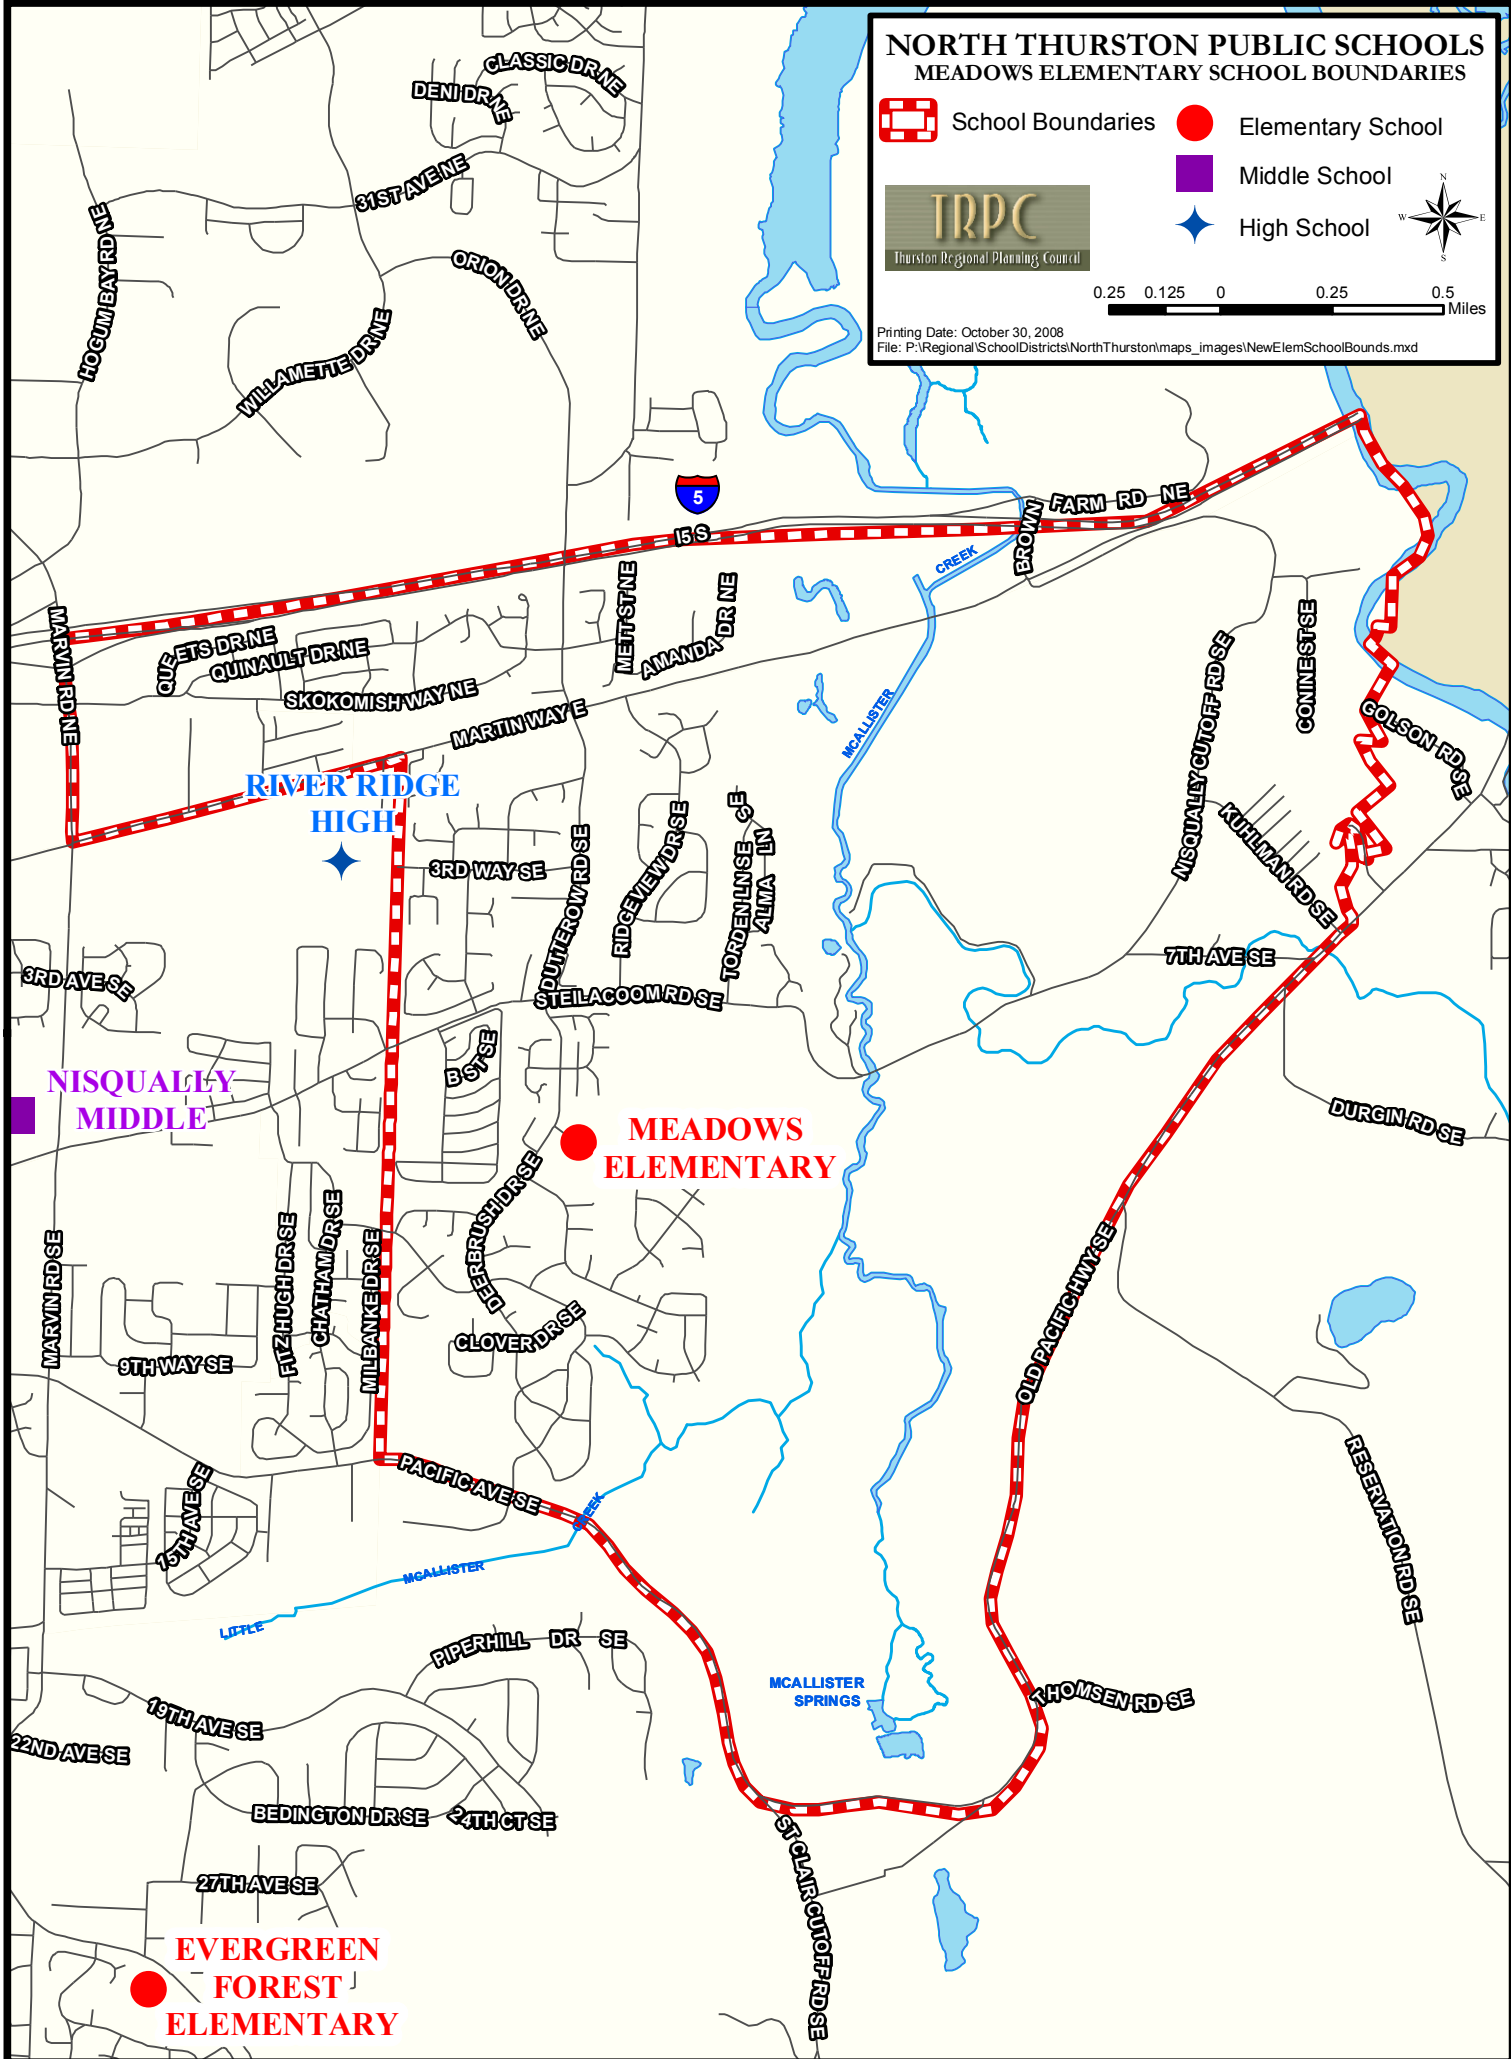

NORTH THURSTON PUBLIC SCHOOLS MEADOWS ELEMENTARY SCHOOL BOUNDARIES

School Boundaries

Elementary School

Middle School

High School

Printing Date: October 30, 2008

**RIVER RIDGE
HIGH**

**NISQUALLY
MIDDLE**

**MEADOWS
ELEMENTARY**

**EVERGREEN
FOREST
ELEMENTARY**