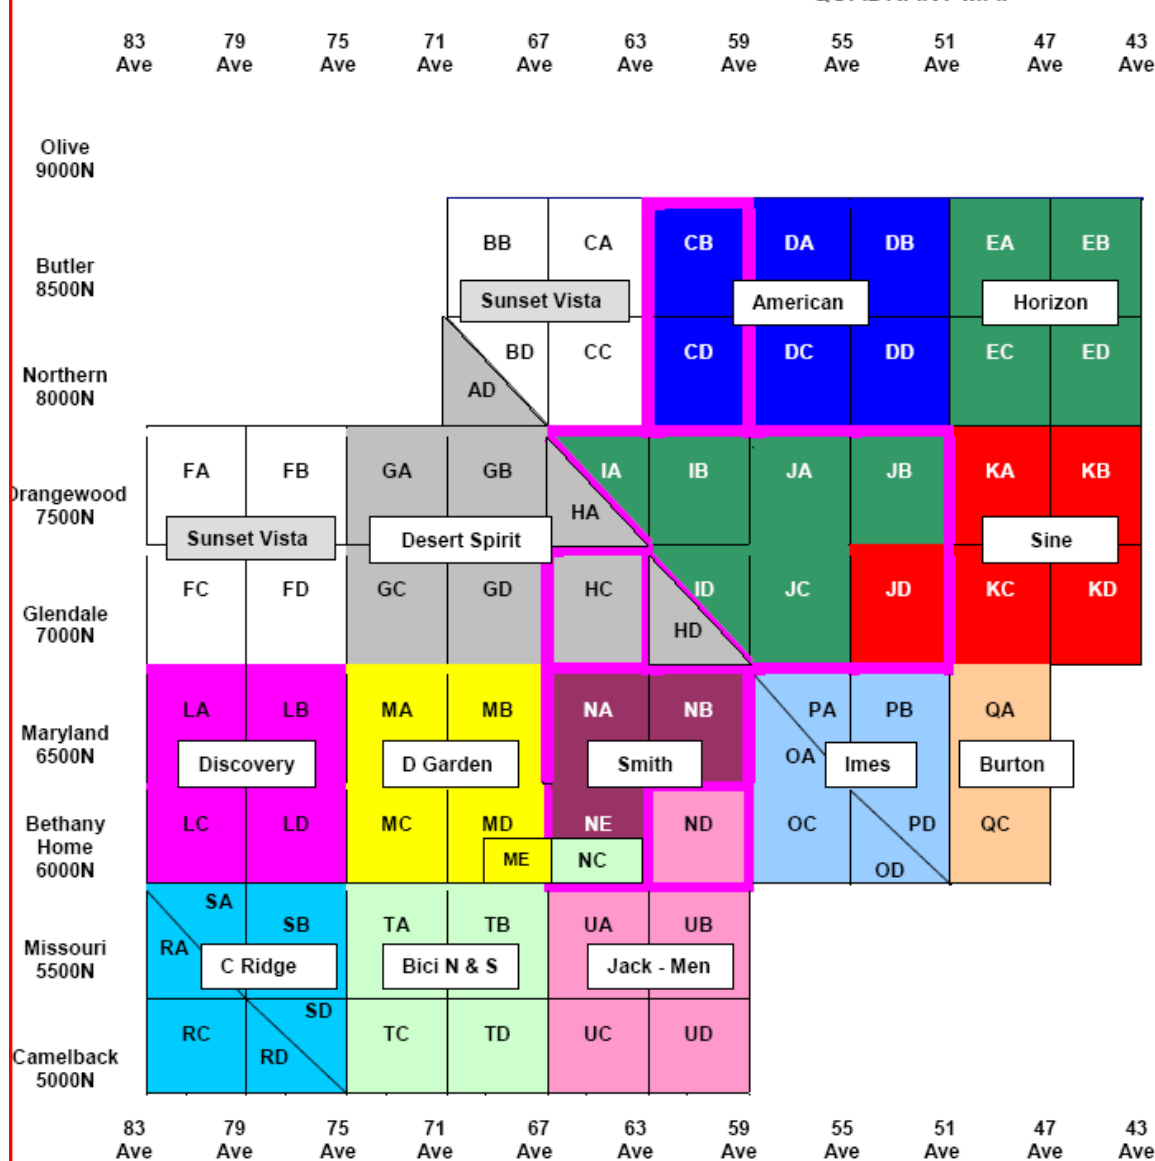

# **GESD Boundaries in Effect for SY2009-10**

## GLENDALE ELEMENTARY SCHOOL DISTRICT #40 2008 – 2009 ATTENDANCE AREA MAP QUADRANT MAP

- Imes
- Smith
- Sine
- Jack
- Mensendick
- Burton
- American
- Bici North
- Horizon
- Bici South
- Discovery
- Desert Garden
- Coyote Ridge
- Desert Spirit
- Challenger
- Landmark

K - 8	(OA OC OD PA PB PD)
K - 5	(NA NB NE)
K - 8	(JD = K - 5th) ✓ (KA KB KC KD)
K - 3	(ND UA UB UC UD)
4 - 8	(ND = Grades 4 - 5th) ✓ (UA UB UC UD)
K - 8	(QA QC)
K - 8	(CB & CD = Grades K - 5th) ✓ (DA DB DC DD)
4 - 8	(NC TA TB TC TD)
K - 8	(IA IB ID JA JC = Grades K-5th) ✓ (EA EB EC ED JB)
K - 3	(NC TA TB TC TD)
K - 8	(LA LB LC LD)
K - 3	(HC = Grades K- 3rd) ✓ (MA MB MC MD ME)
K - 8	(RA RC RD SA SB SD)
K - 8	(HC = Grades 4 - 8th) ✓ (AD GA GB GC GD HA HC HD)
K - 8	(BB BD CA CC FA FB FC FD)
4 - 8	(ND = Grades 6 - 8 <sup>th</sup> ) ✓ (MA MB MC MD ME)
6 - 8	(CB CD IA IB ID JA JC JD NA NB NE)

**GLENDALE ELEMENTARY SCHOOL DISTRICT #40**  
**2008 – 2009 ATTENDANCE AREA MAP**  
**Middle School QUADRANT MAP**