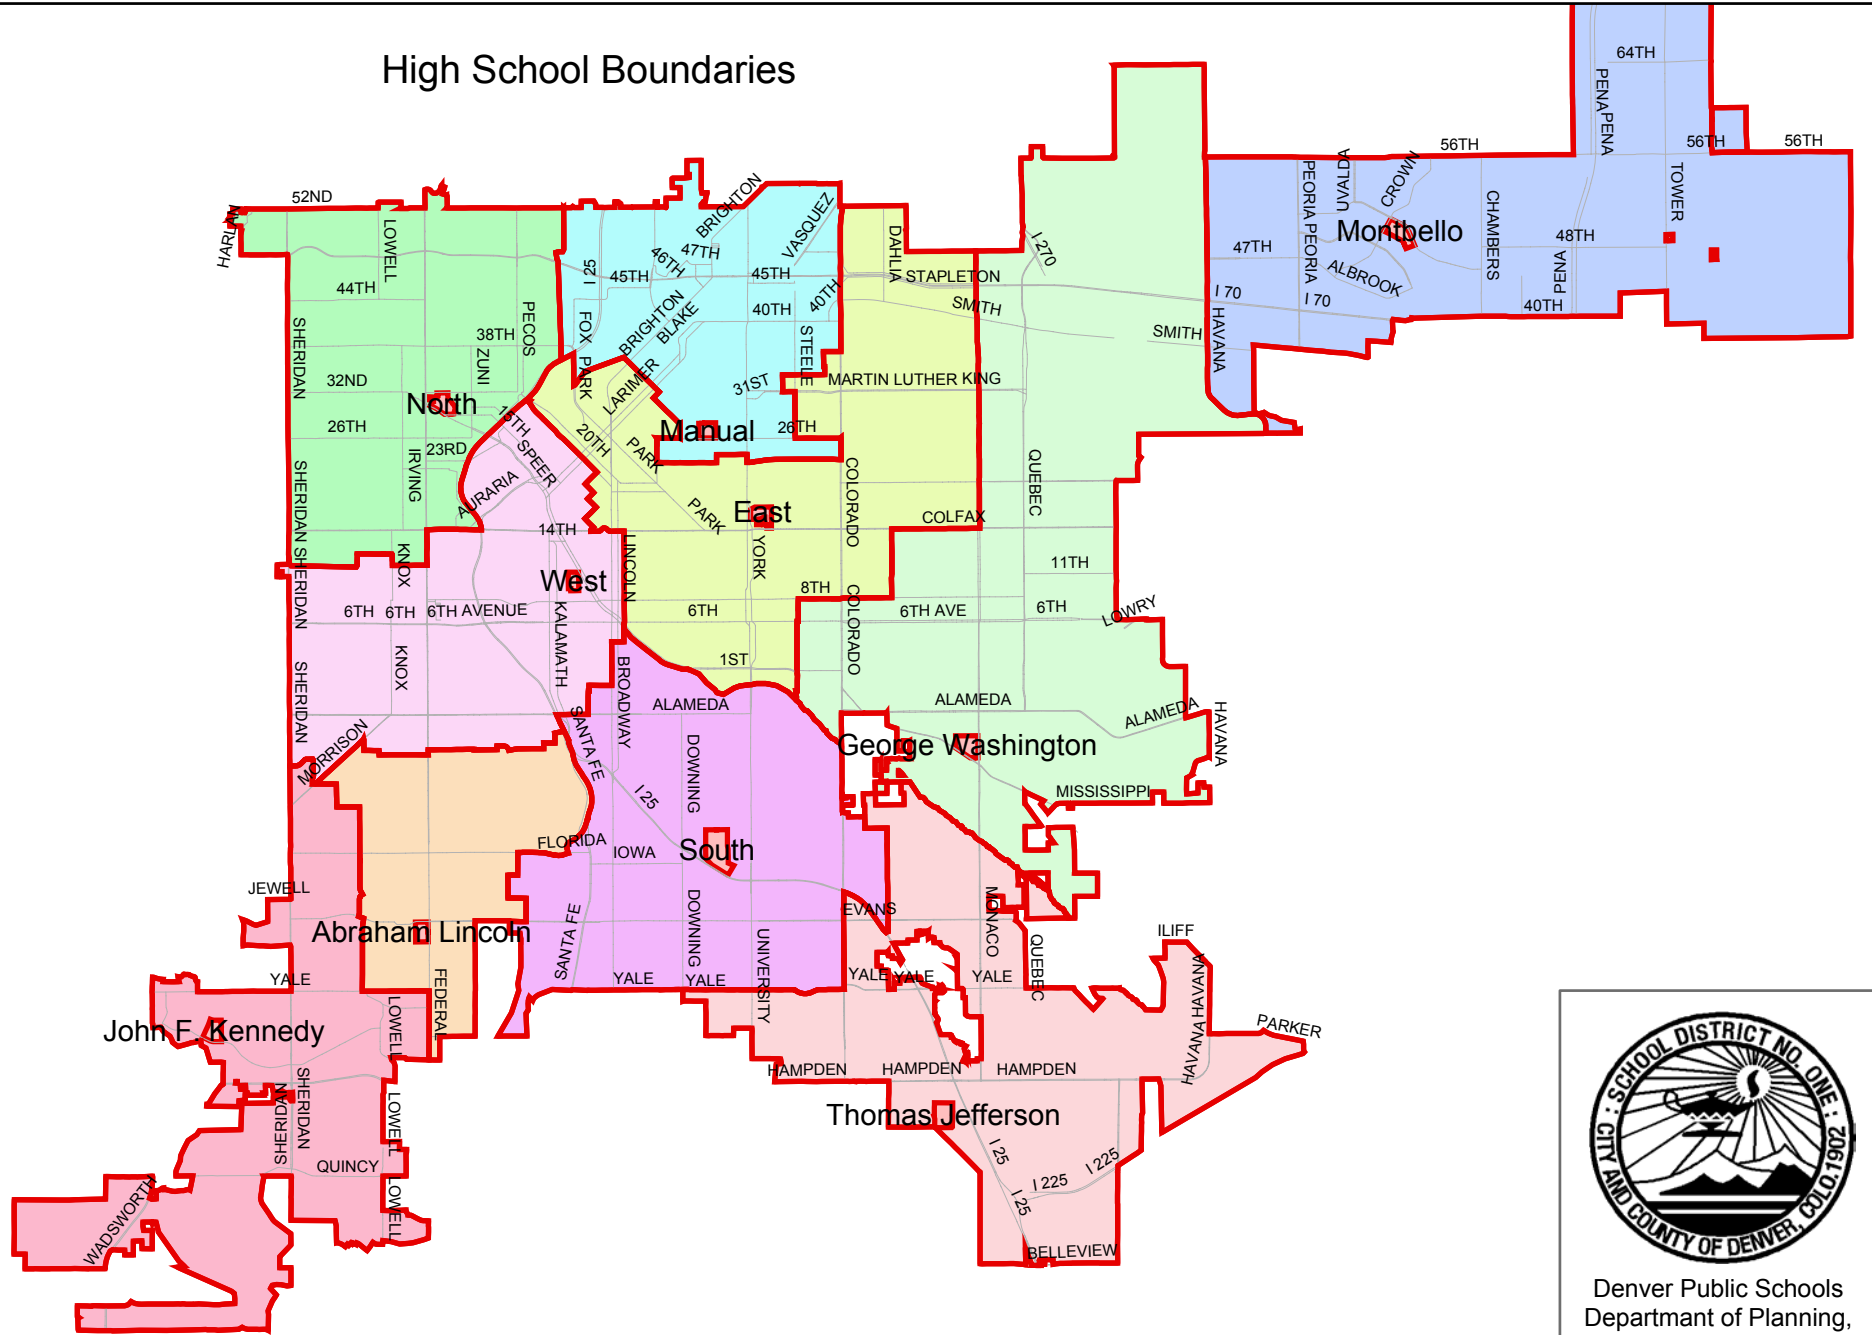

High School Boundaries

Street file is © GDT, Inc.

Denver Public Schools
Department of Planning,
Assessment and Research
July 20, 2005