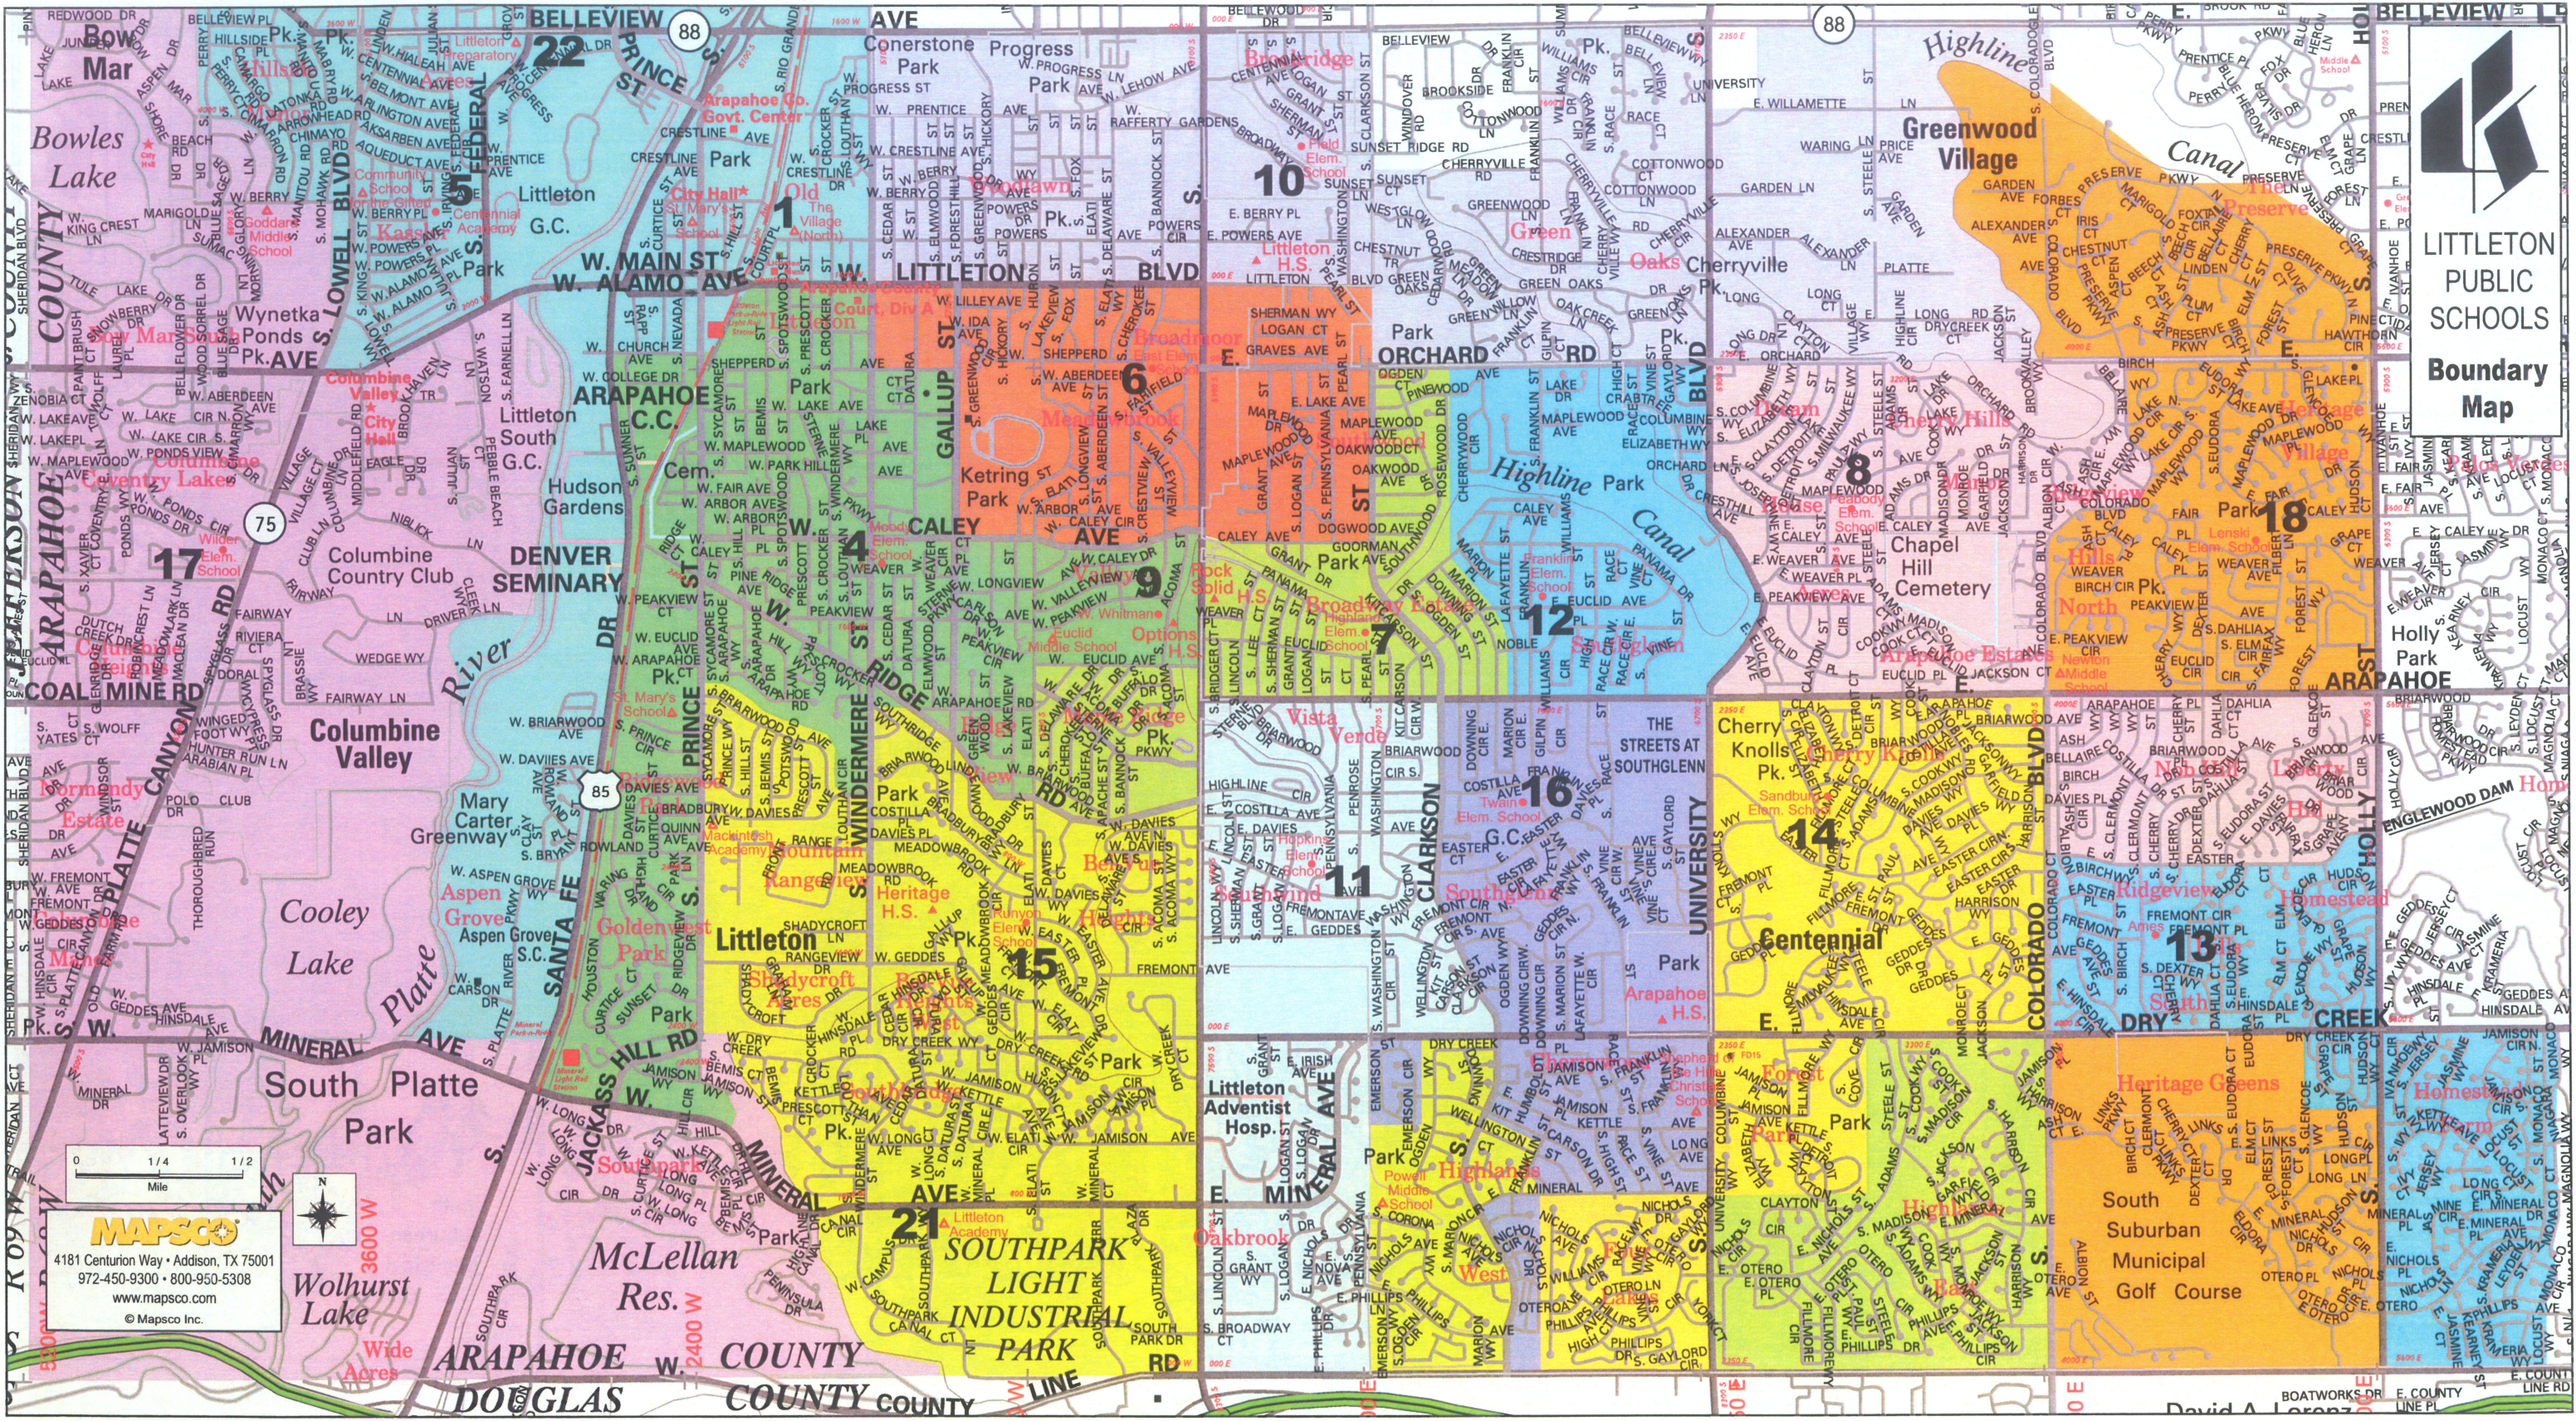

LITTLETON PUBLIC SCHOOLS Boundary Map

Facilities Use Only

1. The Village (North).....	347-6985	1907 West Powers Street	80120
4. Moody Elementary.....	347-4600	6390 South Windermere	80121
5. Centennial Elementary	347-4425	3306 West Berry	80123
6. East Elementary	347-4450	5933 South Fairfield	80120
7. Highland Elementary	347-4525	711 East Euclid	80121
8. Peabody Elementary	347-4625	3128 East Maplewood	80121
9. Whitman	347-4725	6557 South Acoma	80120
10. Field Elementary.....	347-4475	5402 South Sherman Way	80121
11. Hopkins Elementary.....	347-4550	7171 South Pennsylvania	80122

12. Franklin Elementary.....	347-4500	1603 East Euclid	80121
13. Ames.....	347-4400	7300 South Clermont	80122
14. Sandburg Elementary	347-4675	6900 South Elizabeth	80122
15. Runyon Elementary	347-4650	7455 South Elati	80120
16. Twain Elementary	347-4700	6901 South Franklin	80122
17. Wilder Elementary	347-4750	4300 West Ponds Circle	80123
18. Lenski Elementary	347-4575	6350 South Fairfax Way	80122
21. Littleton Academy Charter School.....	347-3510	1200 West Mineral Avenue	80120
22. Littleton Preparatory School	734-1995	5151 S. Federal Blvd. # 1	80123

Legend

Elementary School Boundaries

	Moody		Field		Twain
	Centennial		Hopkins		Wilder
	Highland		Franklin		Lenski
	Peabody		Sandburg		
			Runyon		