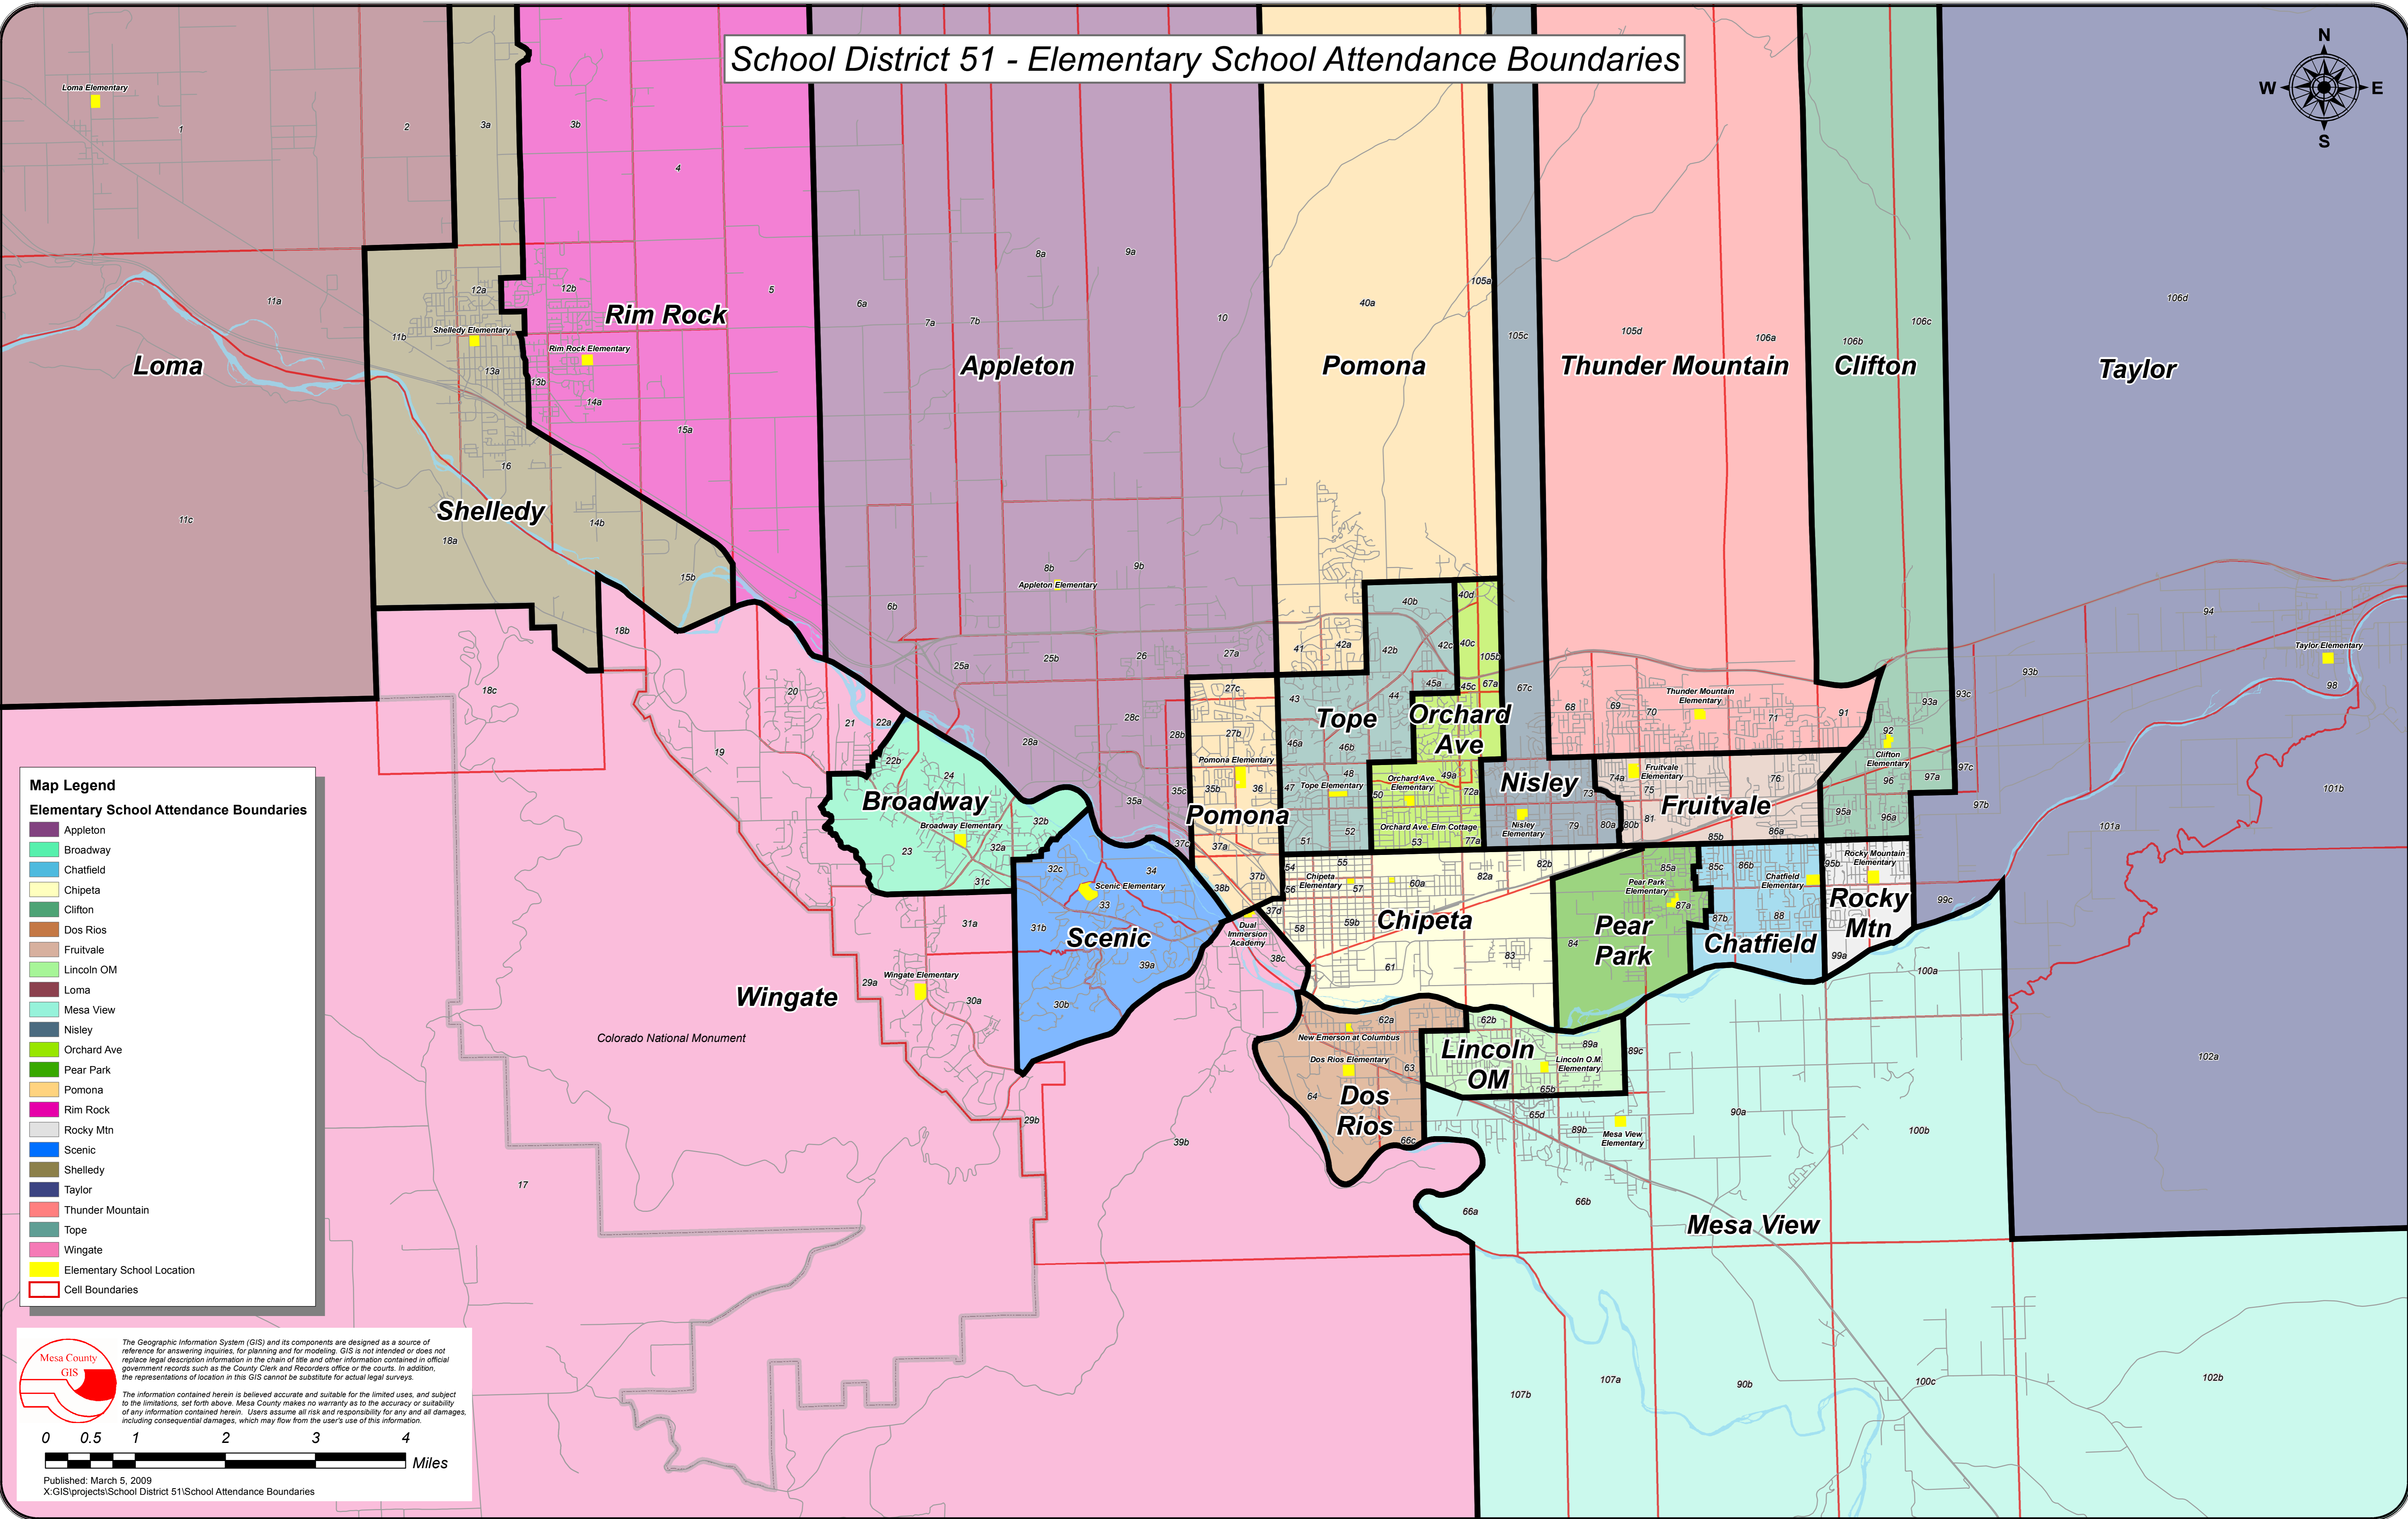

School District 51 - Elementary School Attendance Boundaries

Map Legend

Elementary School Attendance Boundaries

- Appleton
- Broadway
- Chatfield
- Chipeta
- Clifton
- Dos Rios
- Fruitvale
- Lincoln OM
- Loma
- Mesa View
- Nisley
- Orchard Ave
- Pear Park
- Pomona
- Rim Rock
- Rocky Mtn
- Scenic
- Shelledy
- Taylor
- Thunder Mountain
- Tope
- Wingate

Elementary School Location

Cell Boundaries

Mesa County GIS

The Geographic Information System (GIS) and its components are designed as a source of reference for answering inquiries, for planning and for modeling. GIS is not intended or does not replace legal description information in the chain of title and other information contained in official government records such as the County Clerk and Records office or the courts. In addition, the representations of location in this GIS cannot substitute for actual legal surveys.

0 0.5 1 2 3 4 Miles

Published: March 5, 2009
X:GIS\projects\School District 51\School Attendance Boundaries