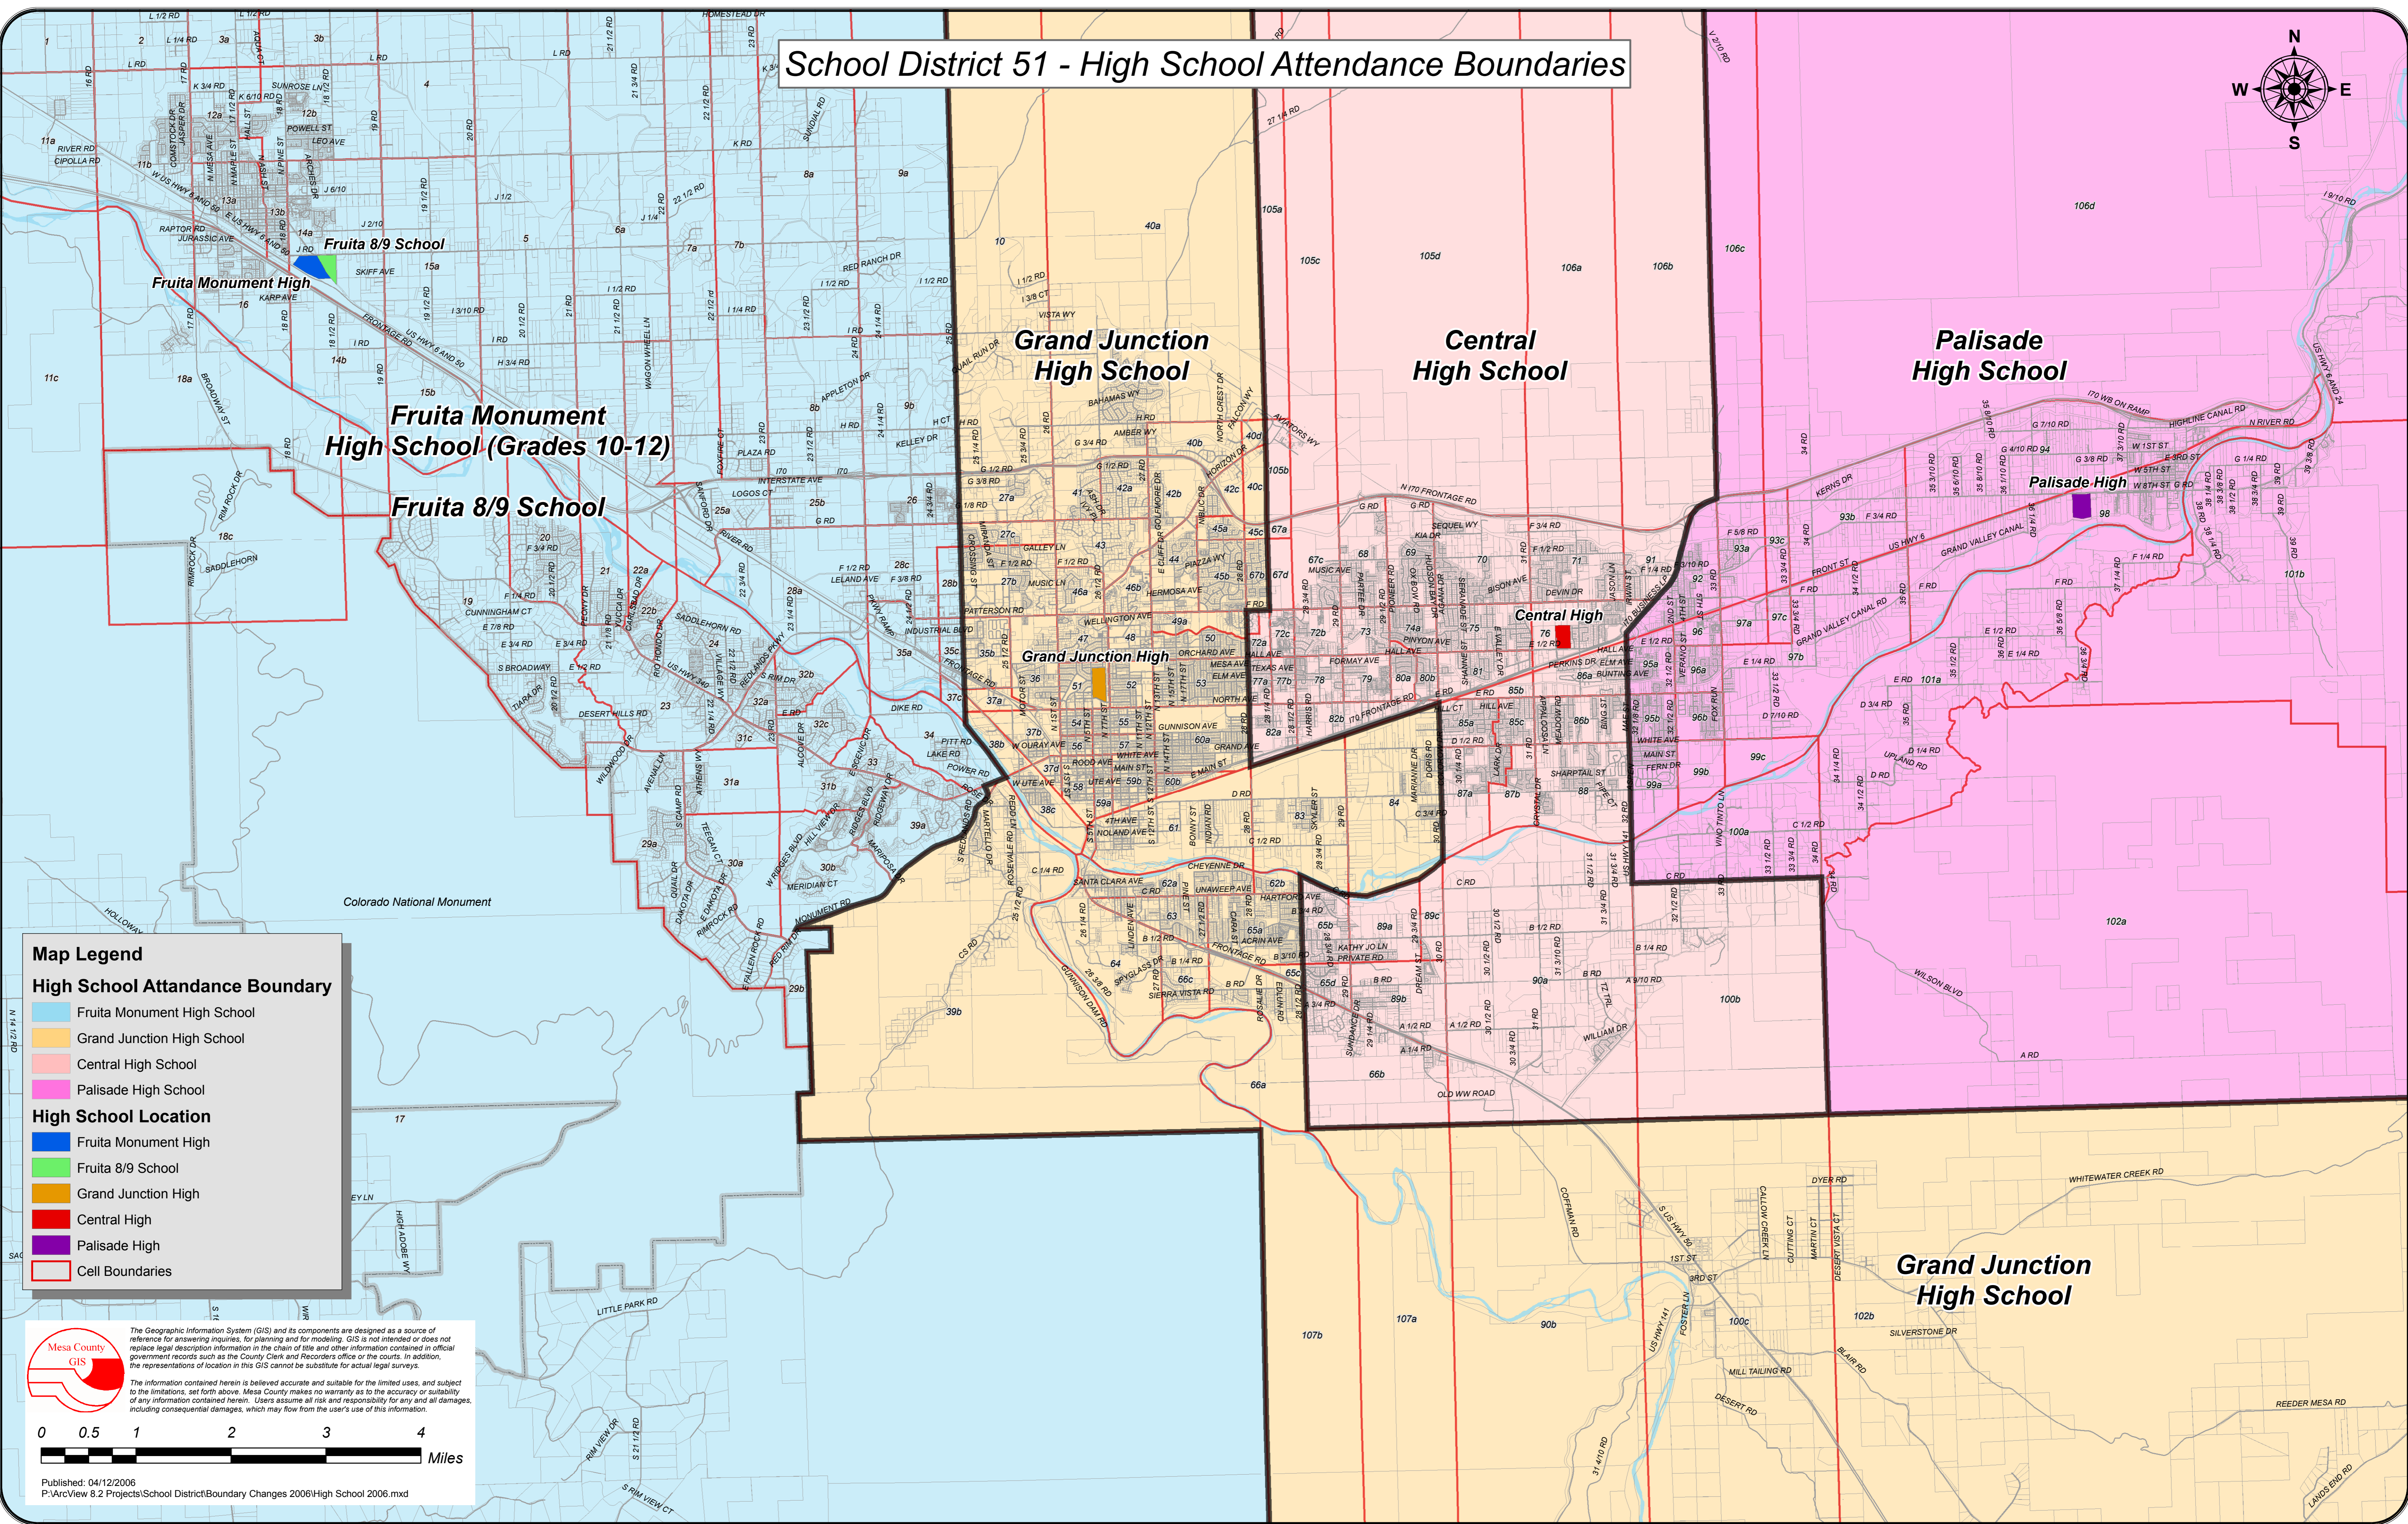

School District 51 - High School Attendance Boundaries

Map Legend

High School Attendance Boundary

- Fruita Monument High School
- Grand Junction High School
- Central High School
- Palisade High School

High School Location

- Fruita Monument High
- Fruita 8/9 School
- Grand Junction High
- Central High
- Palisade High

Cell Boundaries

The Geographic Information System (GIS) and its components are designed as a source of reference for answering inquiries, for planning and for modeling. GIS is not intended or does not replace legal description information in the chain of title and other information contained in official government records such as the County Clerk and Recorders office or the courts. In addition, the representations of location in this GIS cannot be substitute for actual legal surveys.