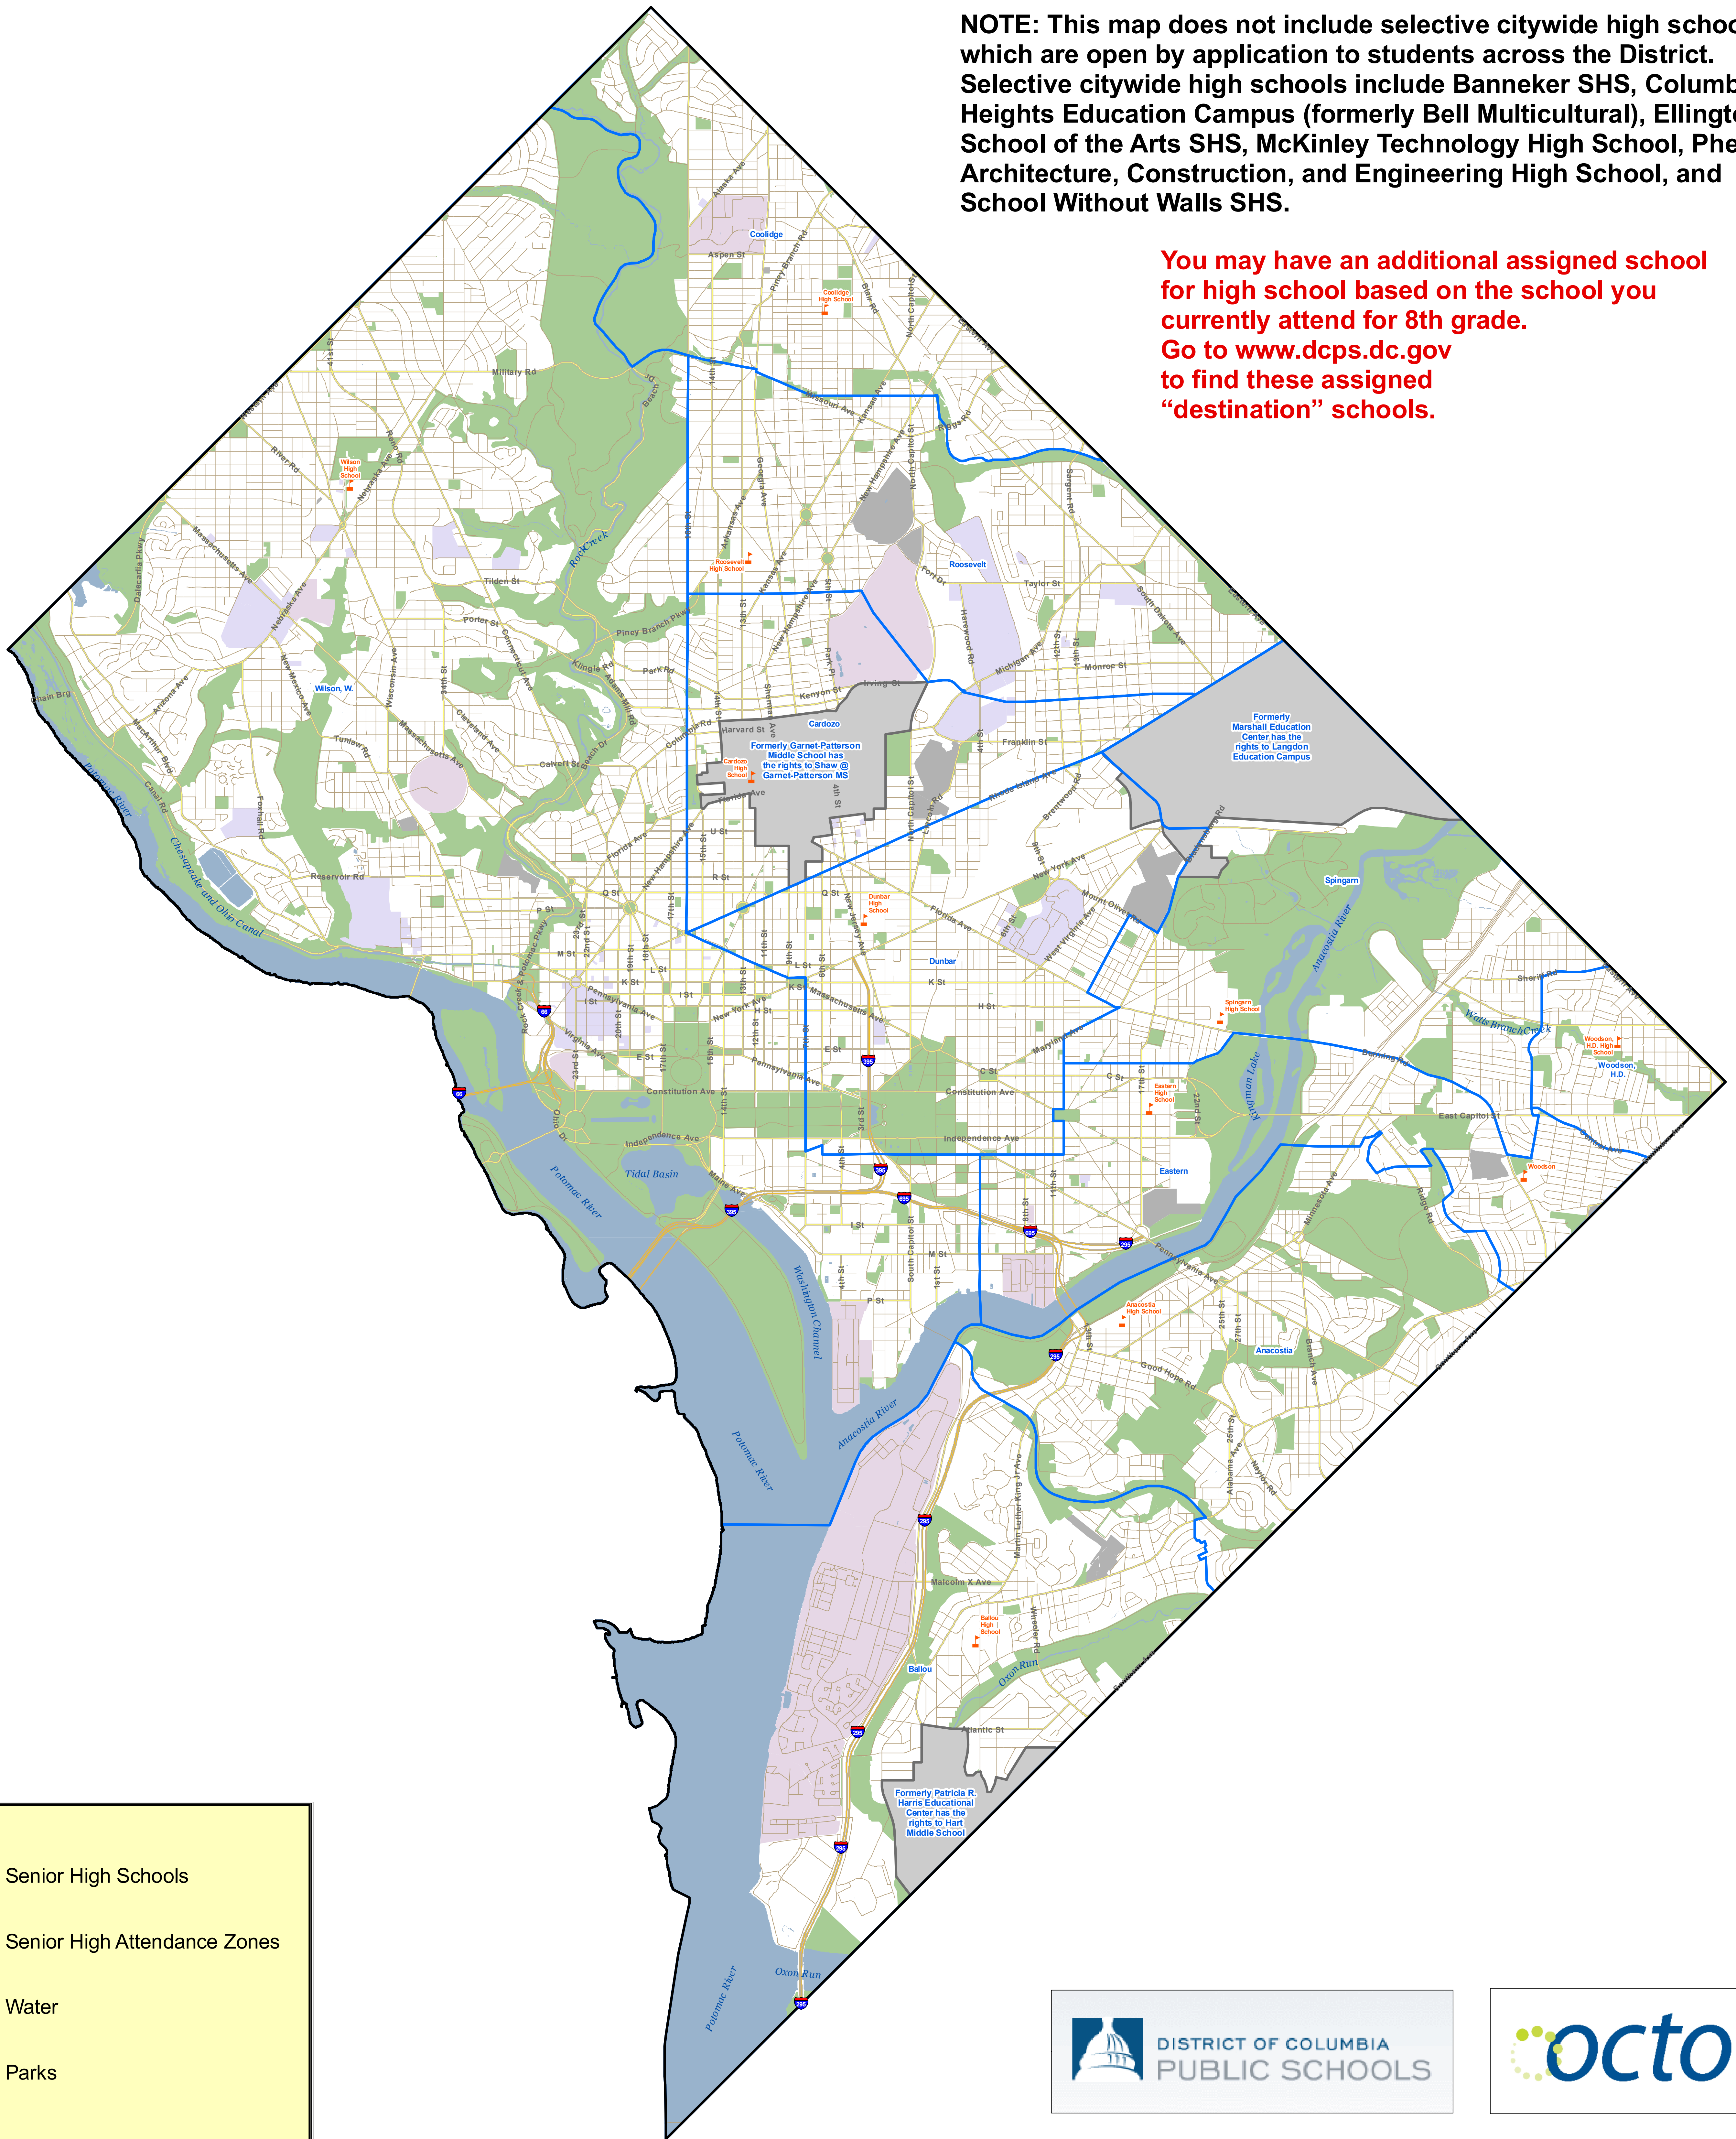

Attendance Zones for Neighborhood High Schools

SY 2011-2012

NOTE: This map does not include selective citywide high schools, which are open by application to students across the District. Selective citywide high schools include Banneker SHS, Columbia Heights Education Campus (formerly Bell Multicultural), Ellington School of the Arts SHS, McKinley Technology High School, Phelps Architecture, Construction, and Engineering High School, and School Without Walls SHS.

You may have an additional assigned school for high school based on the school you currently attend for 8th grade. Go to www.dcps.dc.gov to find these assigned "destination" schools.

	Senior High Schools
	Senior High Attendance Zones
	Water
	Parks

1 inch = 0.4 miles

Scale: 1:26,000

0 1.25 2.5 Miles

Source:
Office of the Chief Technology Officer (OCTO)

Prepared by: DC GIS

Date: October 25, 2011

Coordinate System:
NAD 1983 StatePlane Maryland FIPS 1900

Information on this map is for illustration only. The user acknowledges and agrees that the use of this information is at the sole risk of the user. No endorsement, liability, or responsibility for information or opinions expressed are assumed or accepted by any agency of the District of Columbia Government.