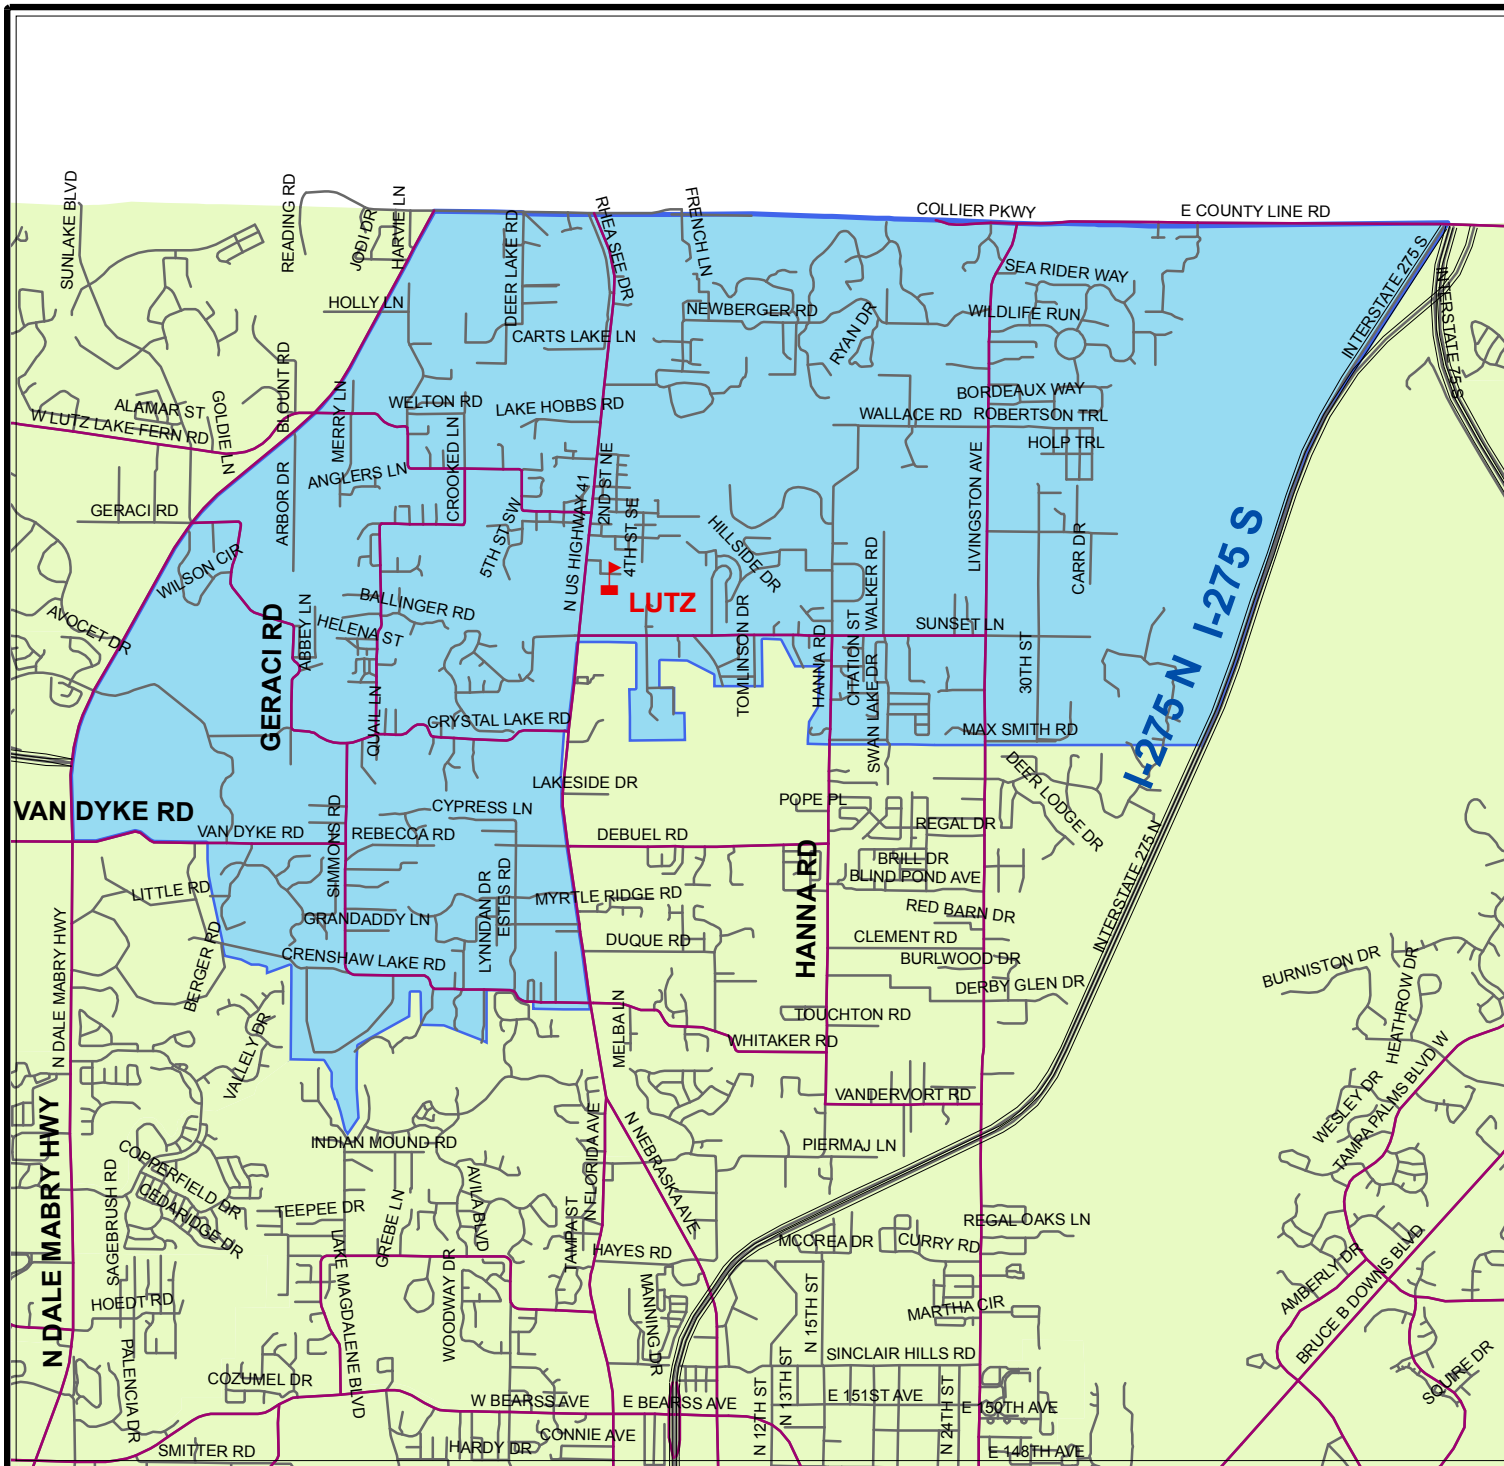

SCHOOL BOUNDARIES
LUTZ ELEMENTARY SCHOOL
HILLSBOROUGH COUNTY PUBLIC SCHOOLS

EFFECTIVE:
April 1st, 2009

GLOBAL INDICATOR

REFERENCE INFORMATION

AUTHOR: GIS Section / Information Services / HCPS
DATE: As of June 30, 2009
PROJECT: School Boundaries

File located in F:\GIS_Projects\SchoolBoundaries\

For more information about our organization visit website: www.sdhc.k12.fl.us