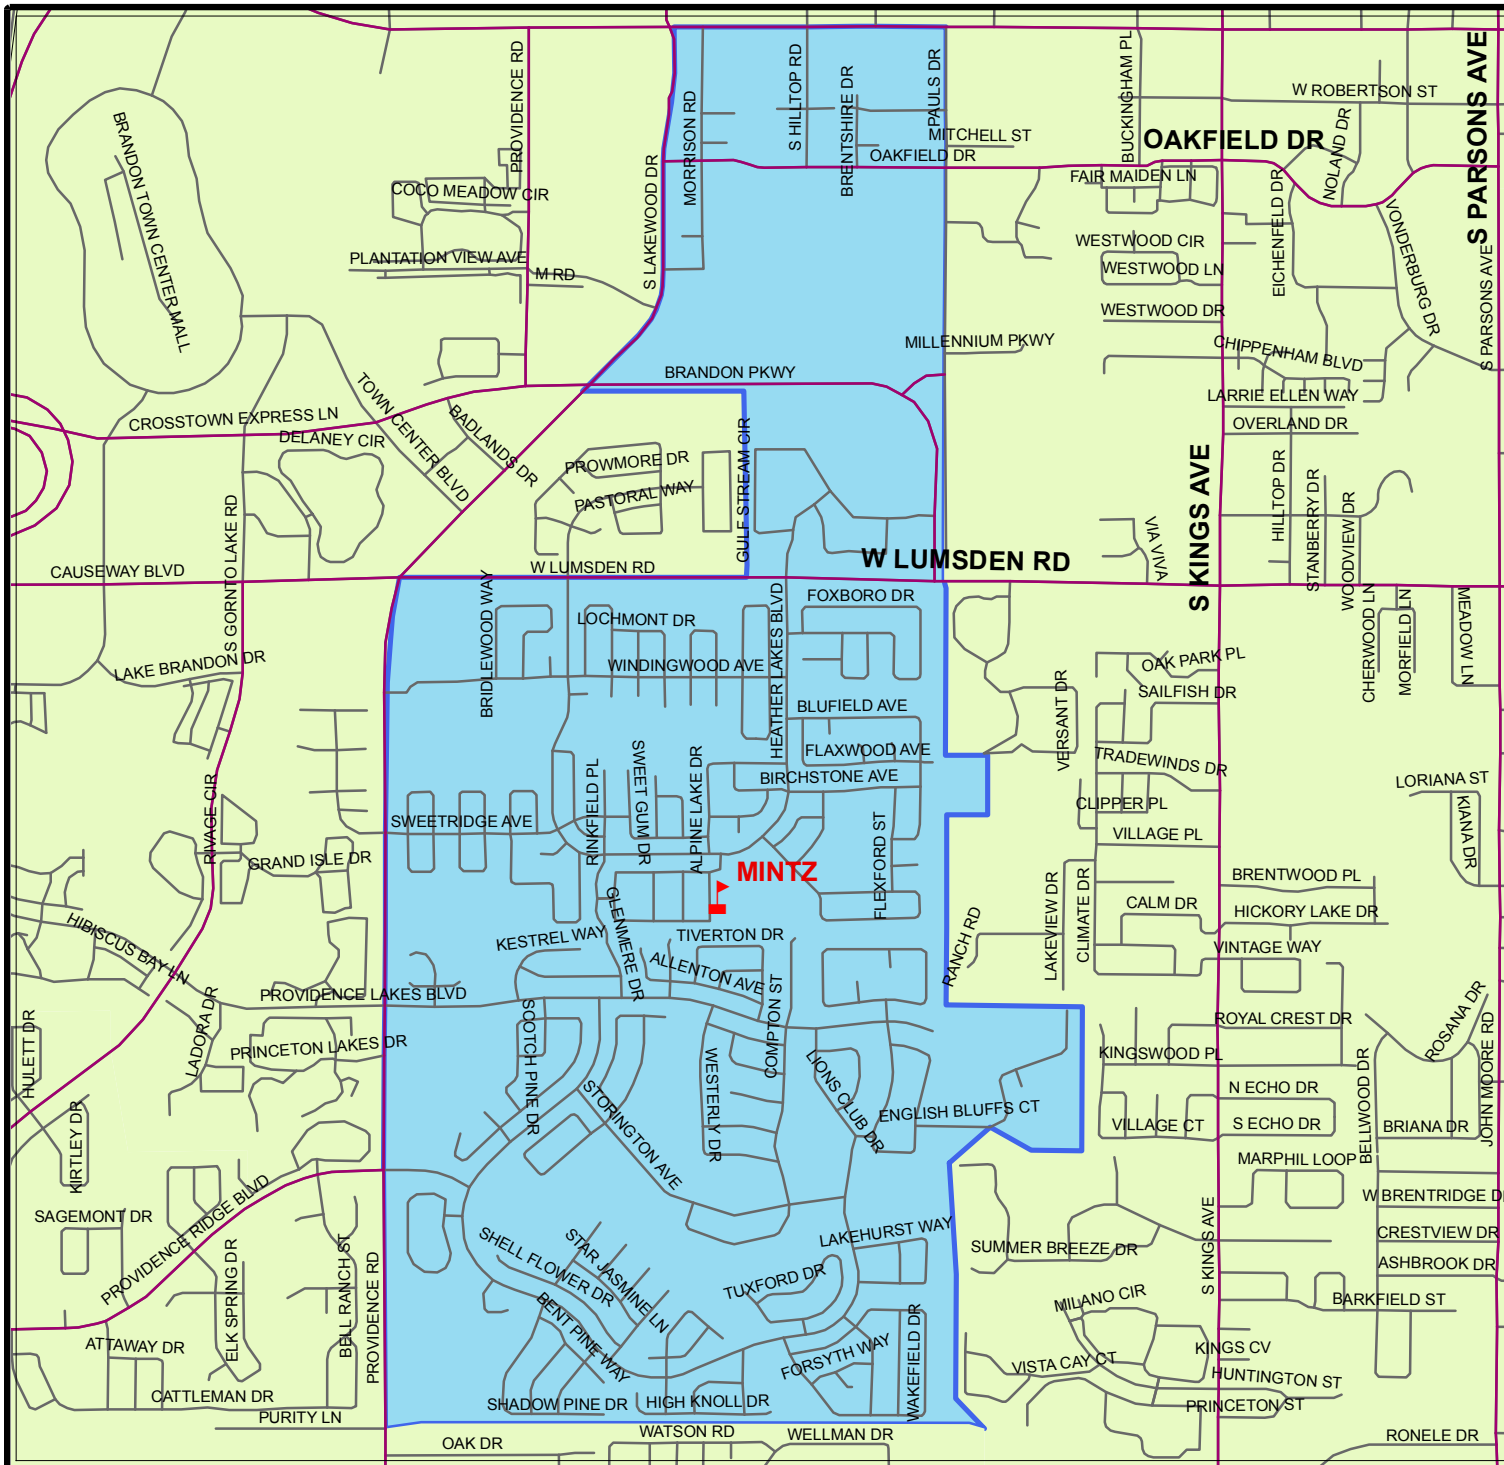

SCHOOL BOUNDARIES
MINTZ ELEMENTARY SCHOOL
HILLSBOROUGH COUNTY PUBLIC SCHOOLS

EFFECTIVE:
April 1st, 2009

GLOBAL INDICATOR

REFERENCE INFORMATION

AUTHOR: GIS Section / Information Services / HCPS
DATE: As of June 30, 2009
PROJECT: School Boundaries

File located in F:\GIS_Projects\SchoolBoundaries\

For more information about our organization visit website: www.sdhc.k12.fl.us