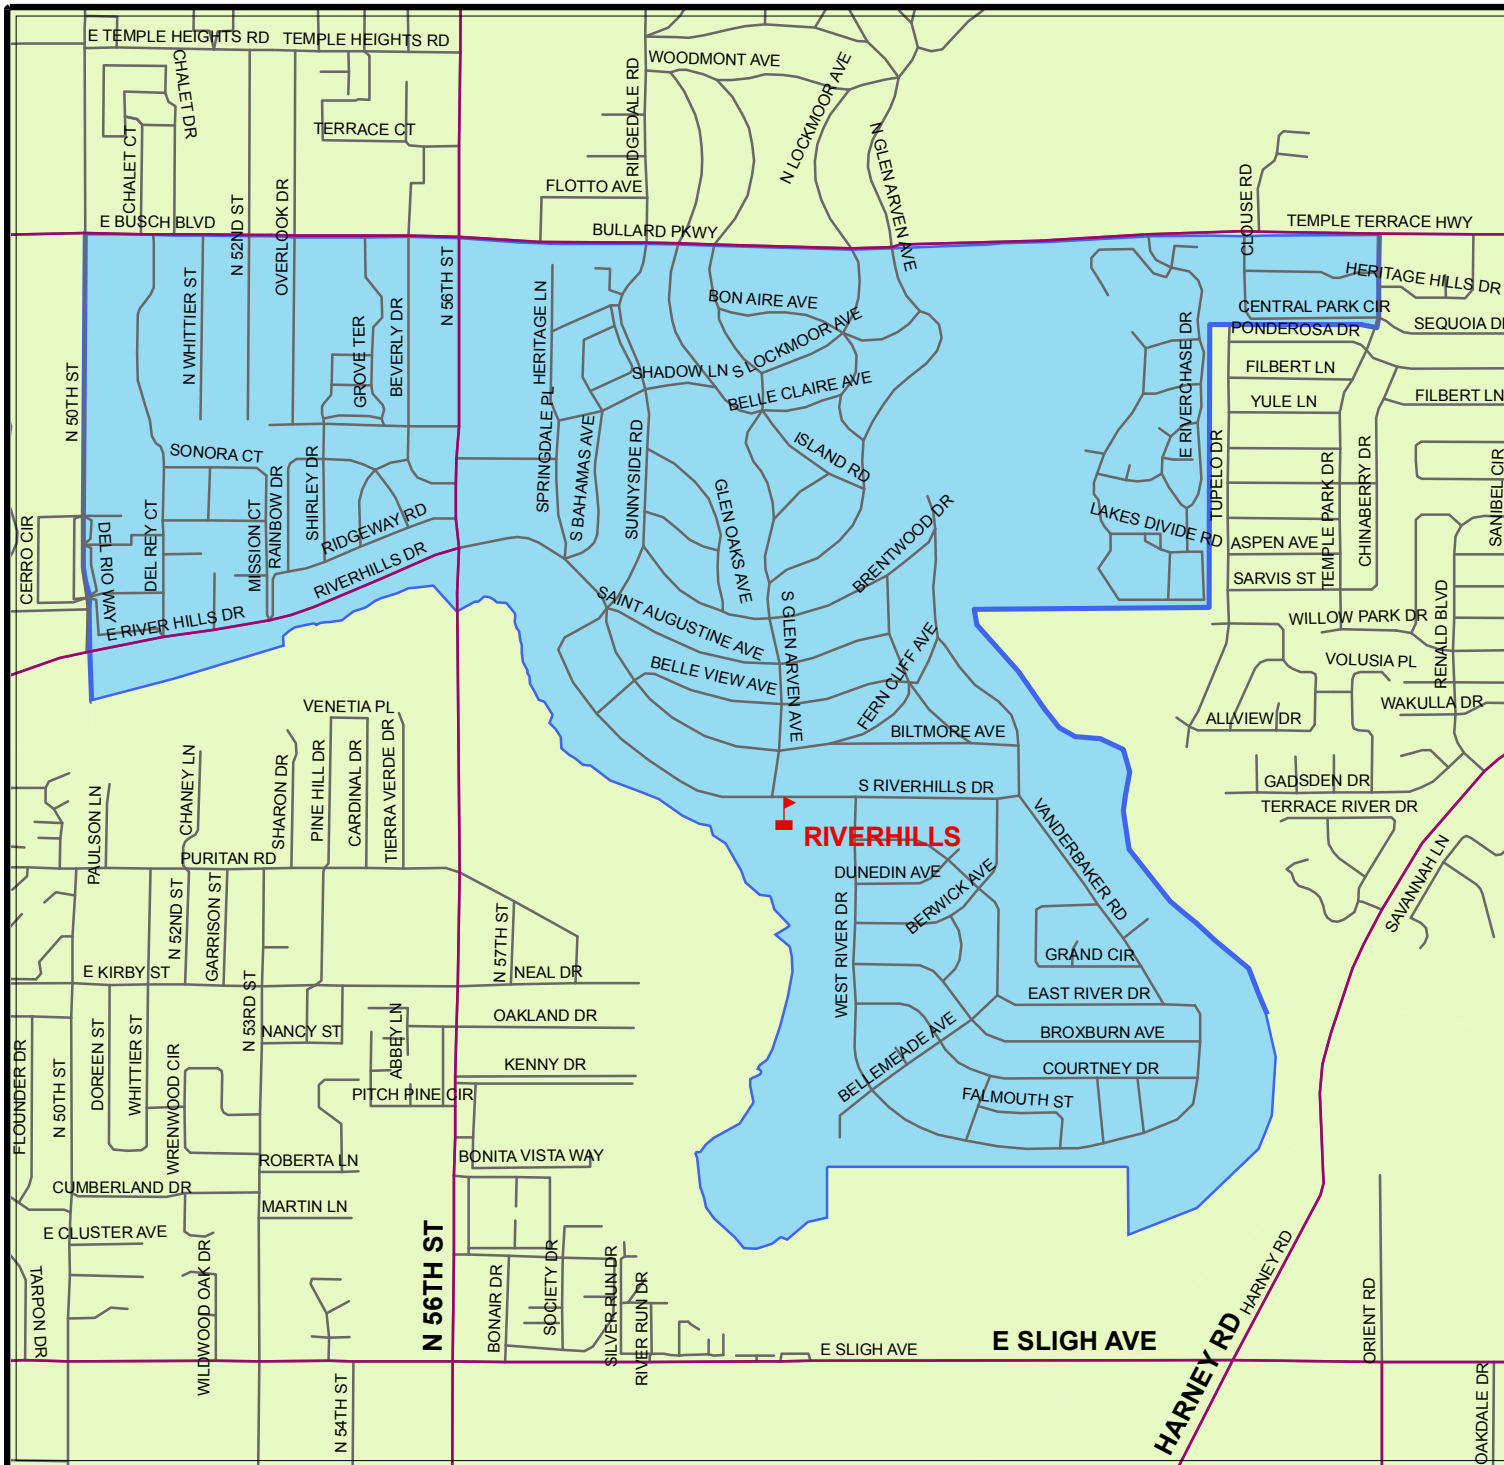

SCHOOL BOUNDARIES
RIVERHILLS ELEMENTARY SCHOOL
HILLSBOROUGH COUNTY PUBLIC SCHOOLS

EFFECTIVE:
April 1st, 2009

GLOBAL INDICATOR

REFERENCE INFORMATION

REPRODUCTION: This sheet may not be reproduced in part or full for sale to anyone without specific approval of The Hillsborough County Public Schools.

AUTHOR: GIS Section / Information Services / HCPS
DATE: As of June 30, 2009
PROJECT: School Boundaries

File located in F:\GIS_Projects\SchoolBoundaries\

For more information about our organization visit website: www.sdhc.k12.fl.us