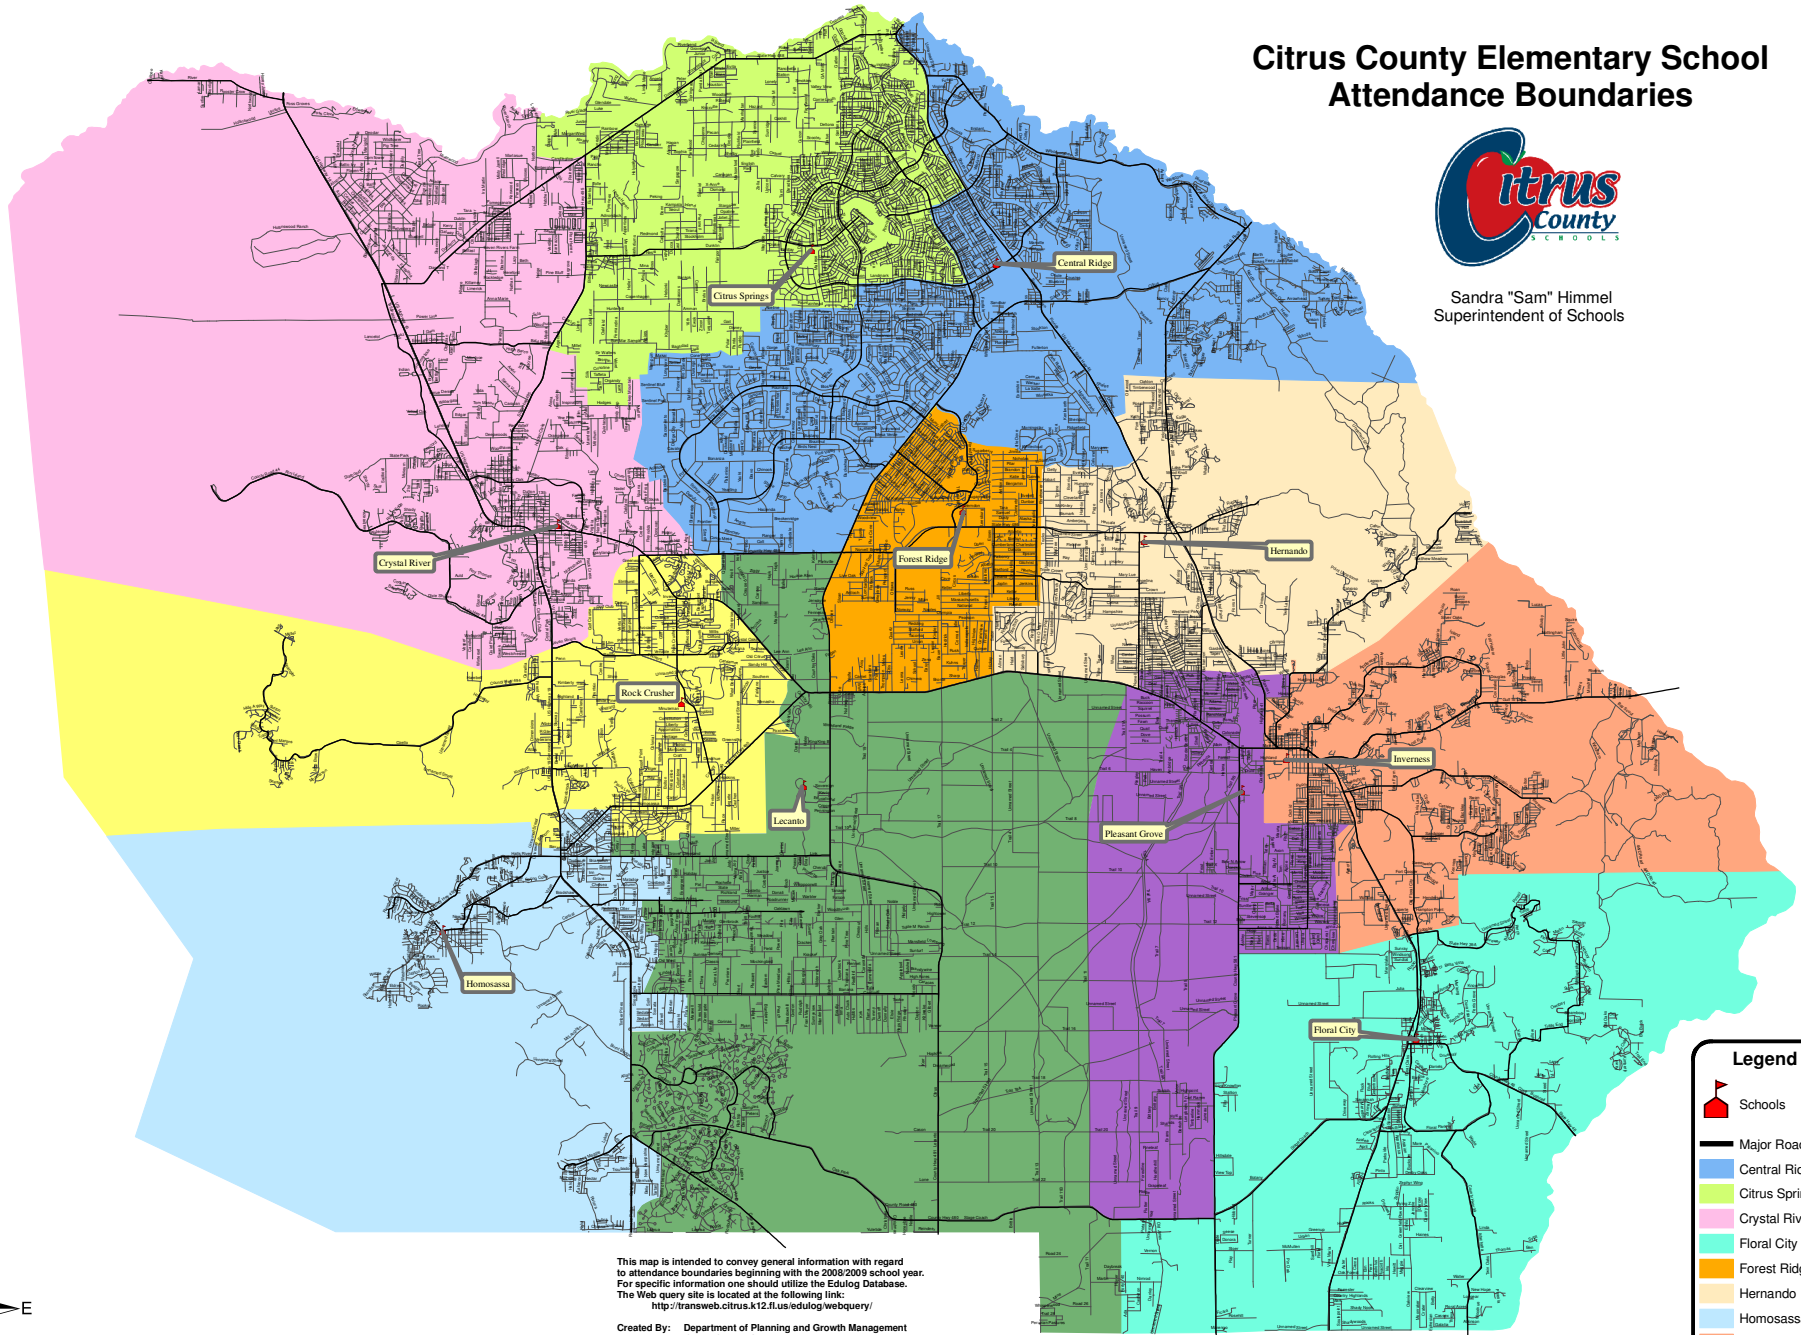

Citrus County Elementary School Attendance Boundaries

Sandra "Sam" Himmel
Superintendent of Schools

Legend

- Schools
- Major Roads
- Central Ridge
- Citrus Springs
- Crystal River
- Floral City
- Forest Ridge
- Hernando
- Homosassa
- Inverness
- Lecanto
- Pleasant Grove
- Rock Crusher

352-746-3960