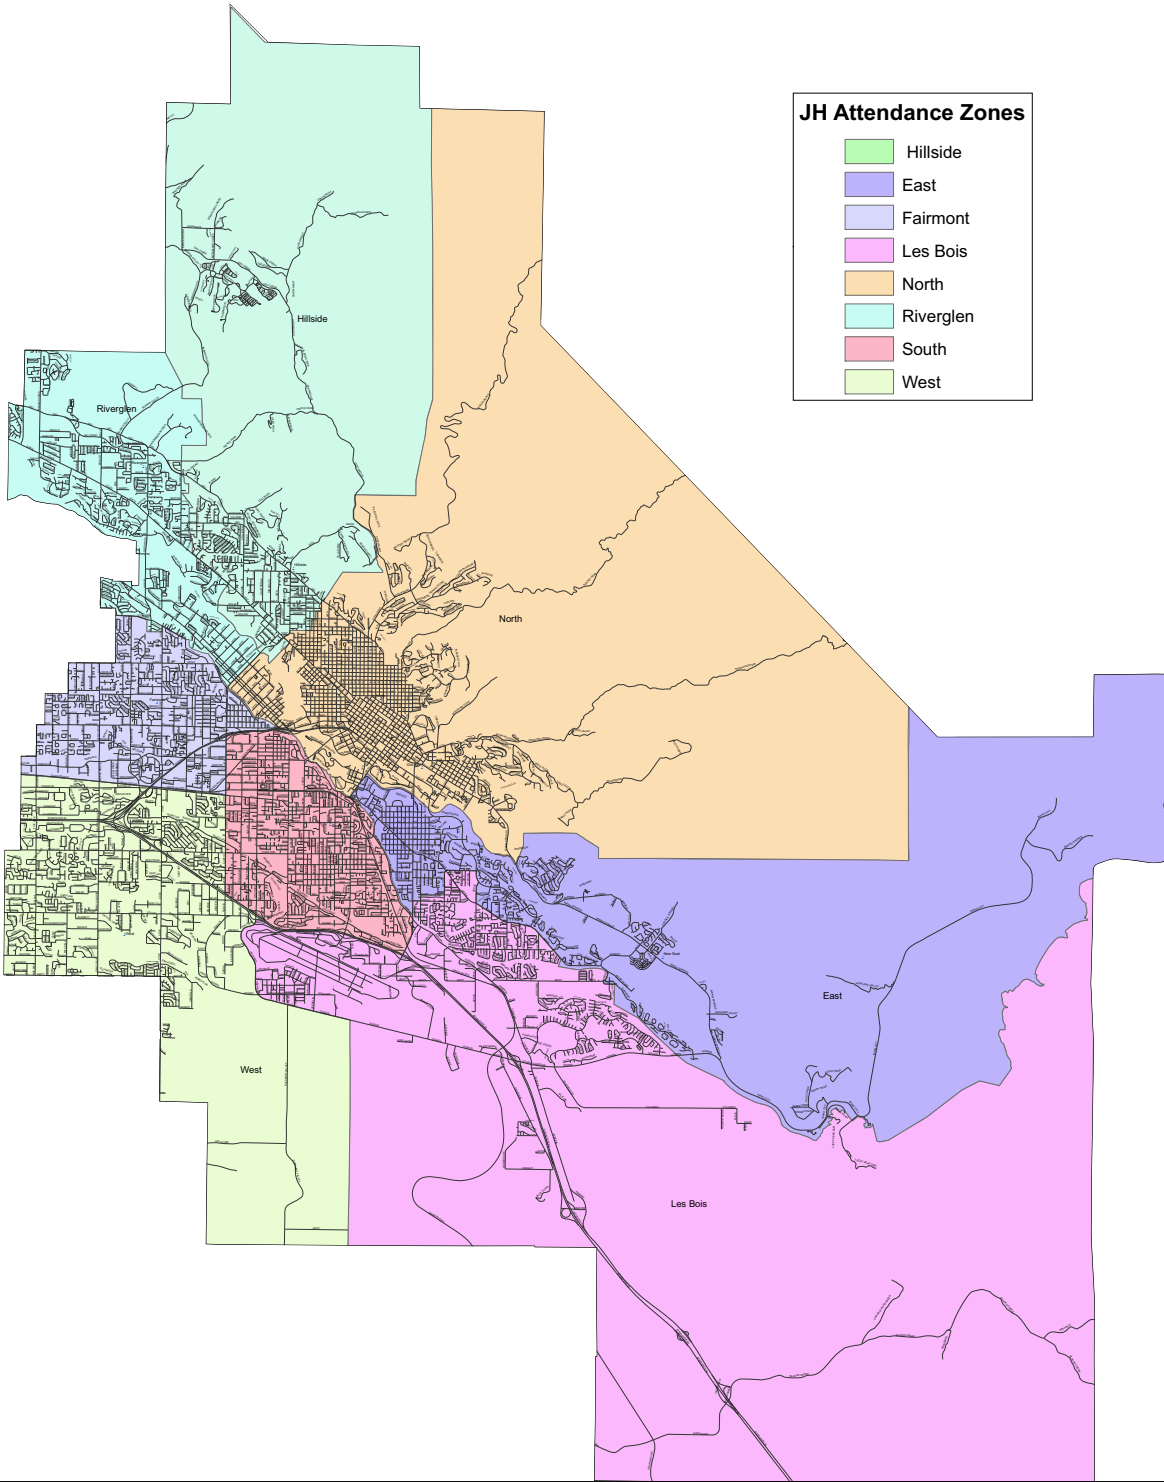

# Boise School District Junior High School Boundaries

**JH Attendance Zones**

- Hillside
- East
- Fairmont
- Les Bois
- North
- Riverglen
- South
- West