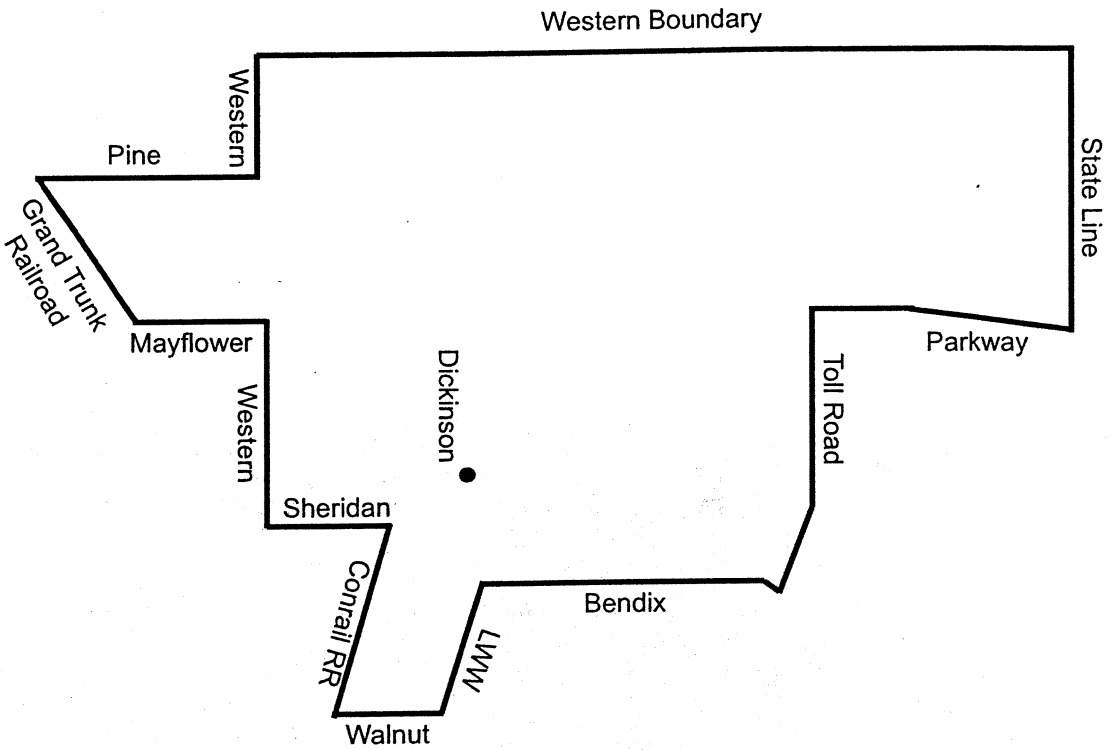

DICKINSON INTERMEDIATE

Start at the State Line and the Western boundary
 South along the Western Boundary to Western
 Avenue
 East on Western Avenue to Pine Road
 South on Pine Road and Pine Road extended to
 the Grand Trunk RR tracks
 Northeast along the Grand Trunk RR to
 Mayflower Road
 North on Mayflower Road to Western Avenue
 East on Western Avenue to Sheridan Avenue
 North on Sheridan Avenue to the Conrail RR
 tracks
 Southeast along the Conrail RR tracks to Walnut
 Street
 North on Walnut Street to Lincolnway West
 Northwest on Lincolnway West to Bendix Drive
 North on Bendix Drive to the Indiana Toll Road
 West on the Indiana Toll Road to the St. Joe
 Valley Parkway
 North on St. Joe Valley Parkway to the State Line
 West on the State Line to the Western Boundary