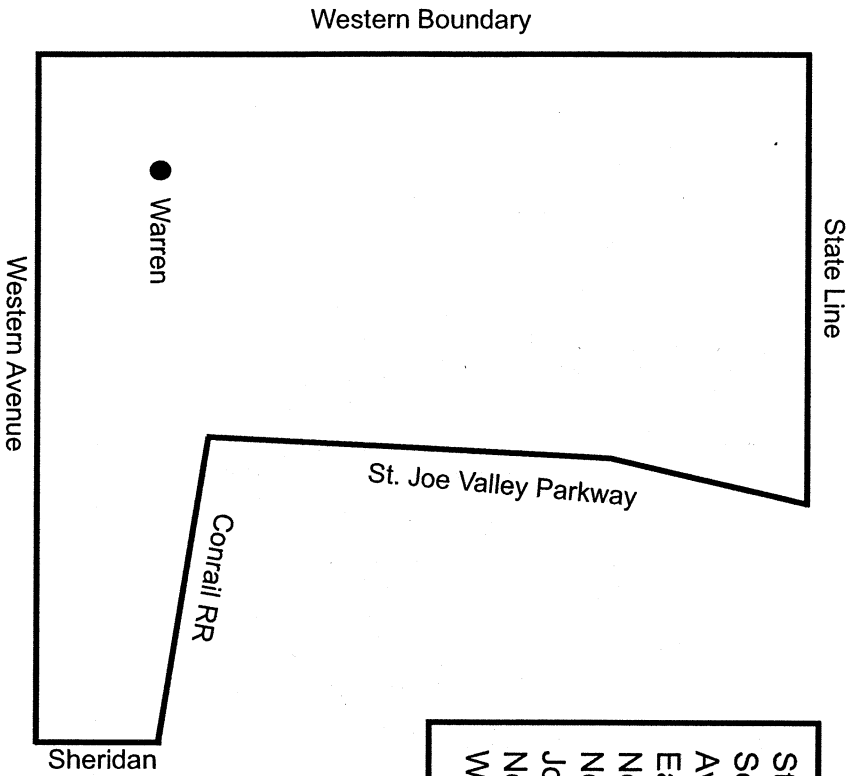

WARREN PRIMARY

Start at the State Line and the Western Boundary
South along the Western Boundary to Western
Avenue
East on Western Avenue to Sheridan Street
North on Sheridan Street to the Conrail RR tracks
Northwest along the Conrail RR tracks to the St.
Joe Valley Parkway
North on the Parkway to the State Line
West along the State Line to the Western Boundary