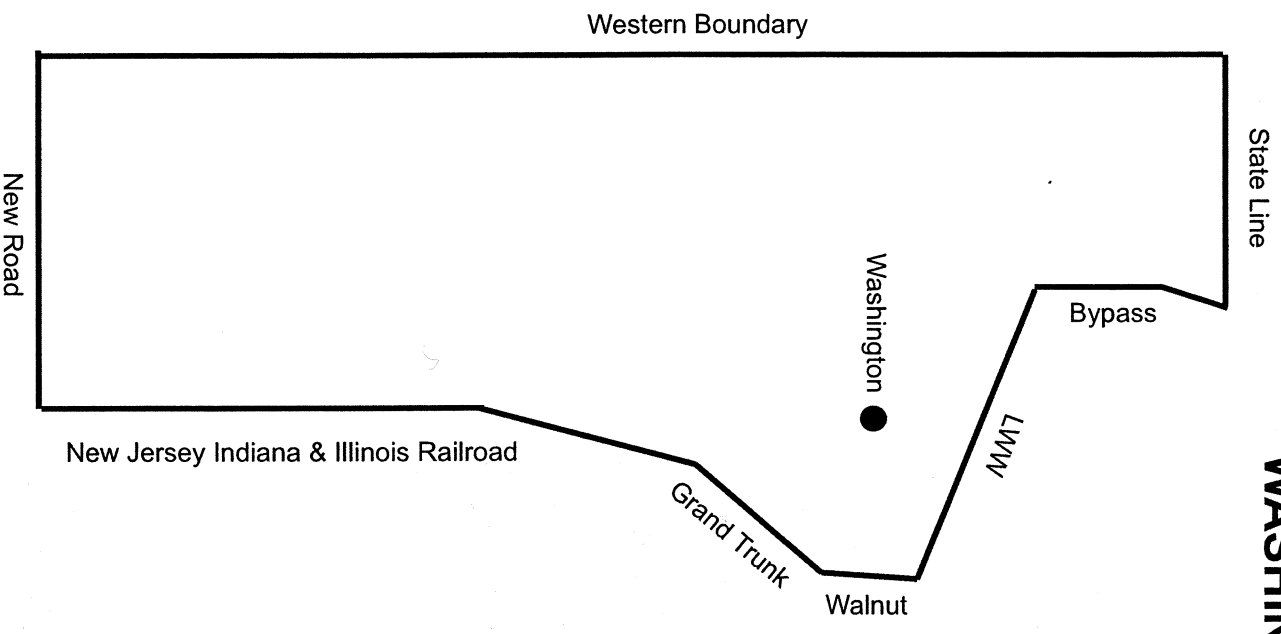

# WASHINGTON HIGH SCHOOL

Start at the Western Boundary and State Line Road. Western Boundary south to New Road. New Road east to the New Jersey Indiana & Illinois Railroad tracks. NJI & I tracks north to the Grand Trunk Railroad tracks. Grand Trunk tracks northeast to Walnut Street. Walnut north to Lincoln Way West. Lincoln Way West northwest to the St. Joe Valley Parkway. Parkway north to the State Line. State Line west to the Western Boundary.