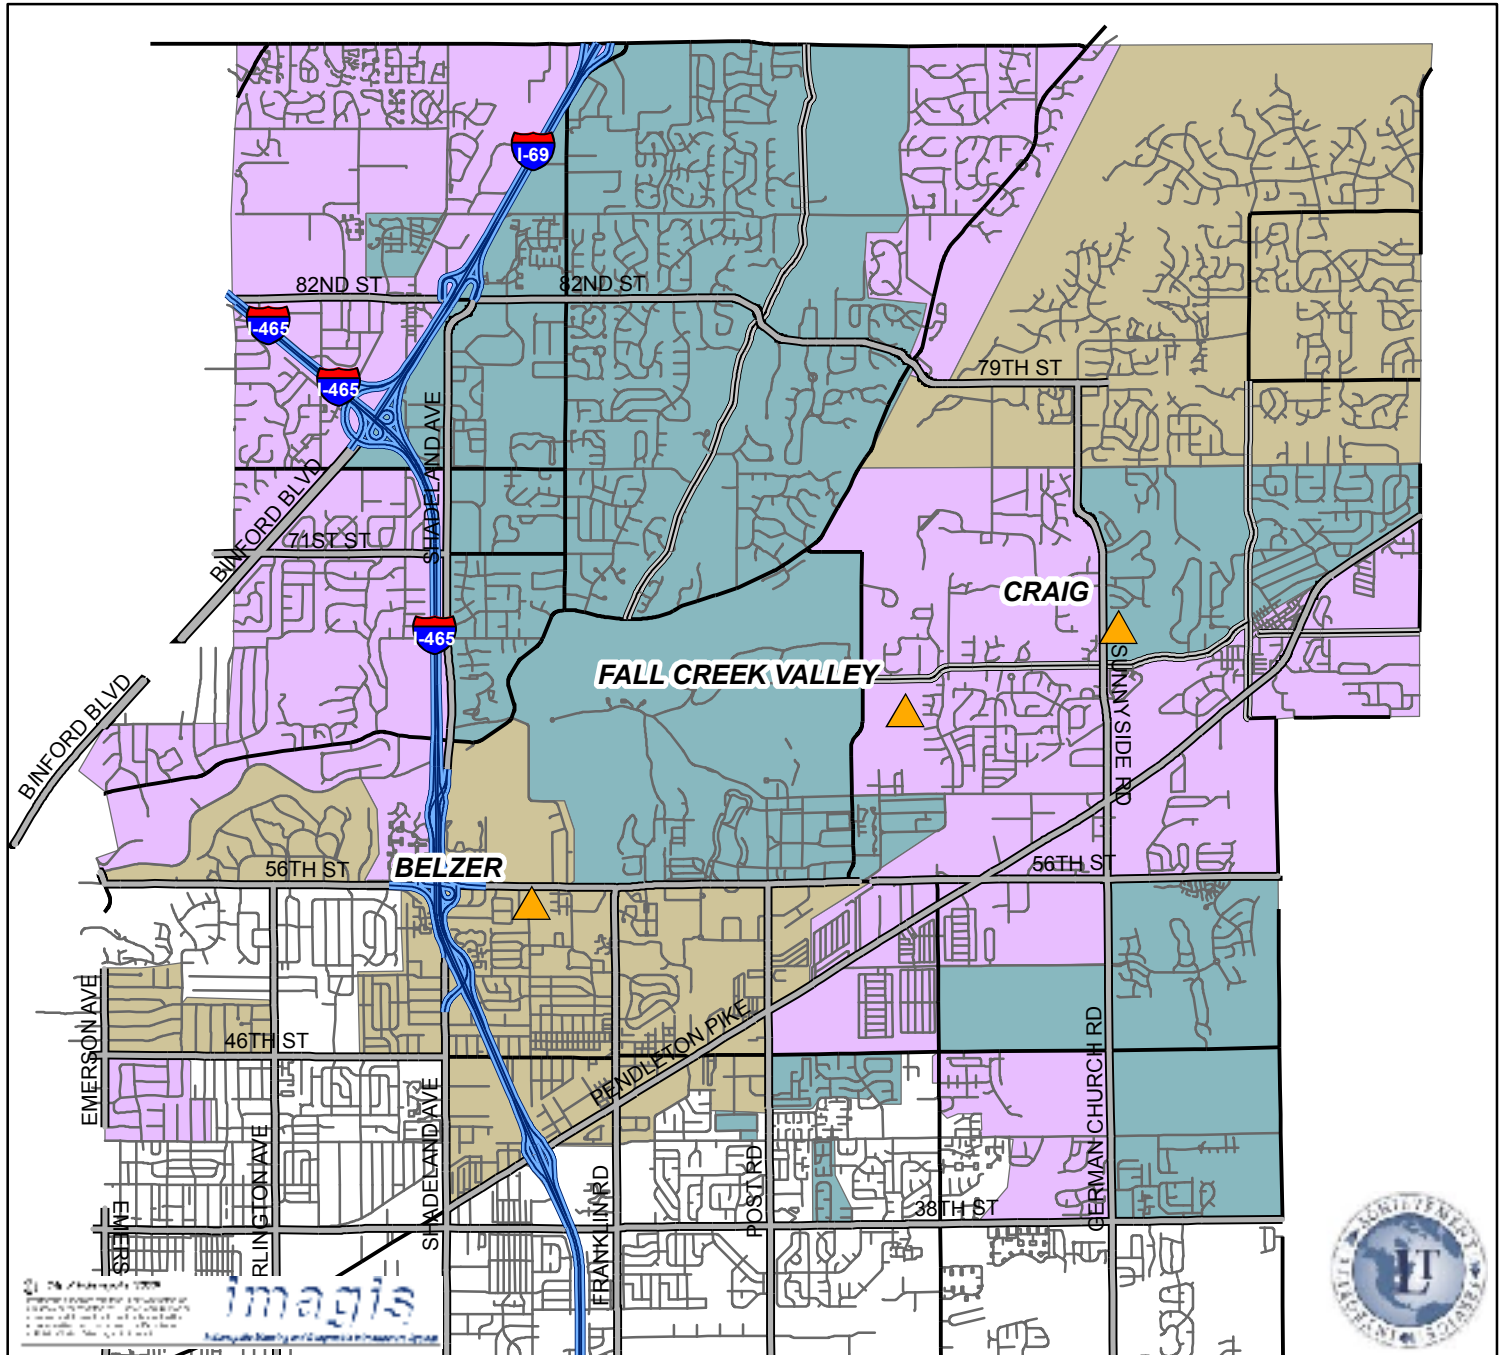

# Metropolitan School District of Lawrence Township Middle School Attendance Boundaries

## Attendance boundary

- Belzer
- Craig
- Fall Creek Valley

## Roads

- FREEWAY
- EXPRESSWAY
- PRIMARY ARTERIAL
- SECONDARY ARTERIAL (2 LANE)
- SECONDARY ARTERIAL
- COLLECTOR/LOCAL STREET

- Middle school