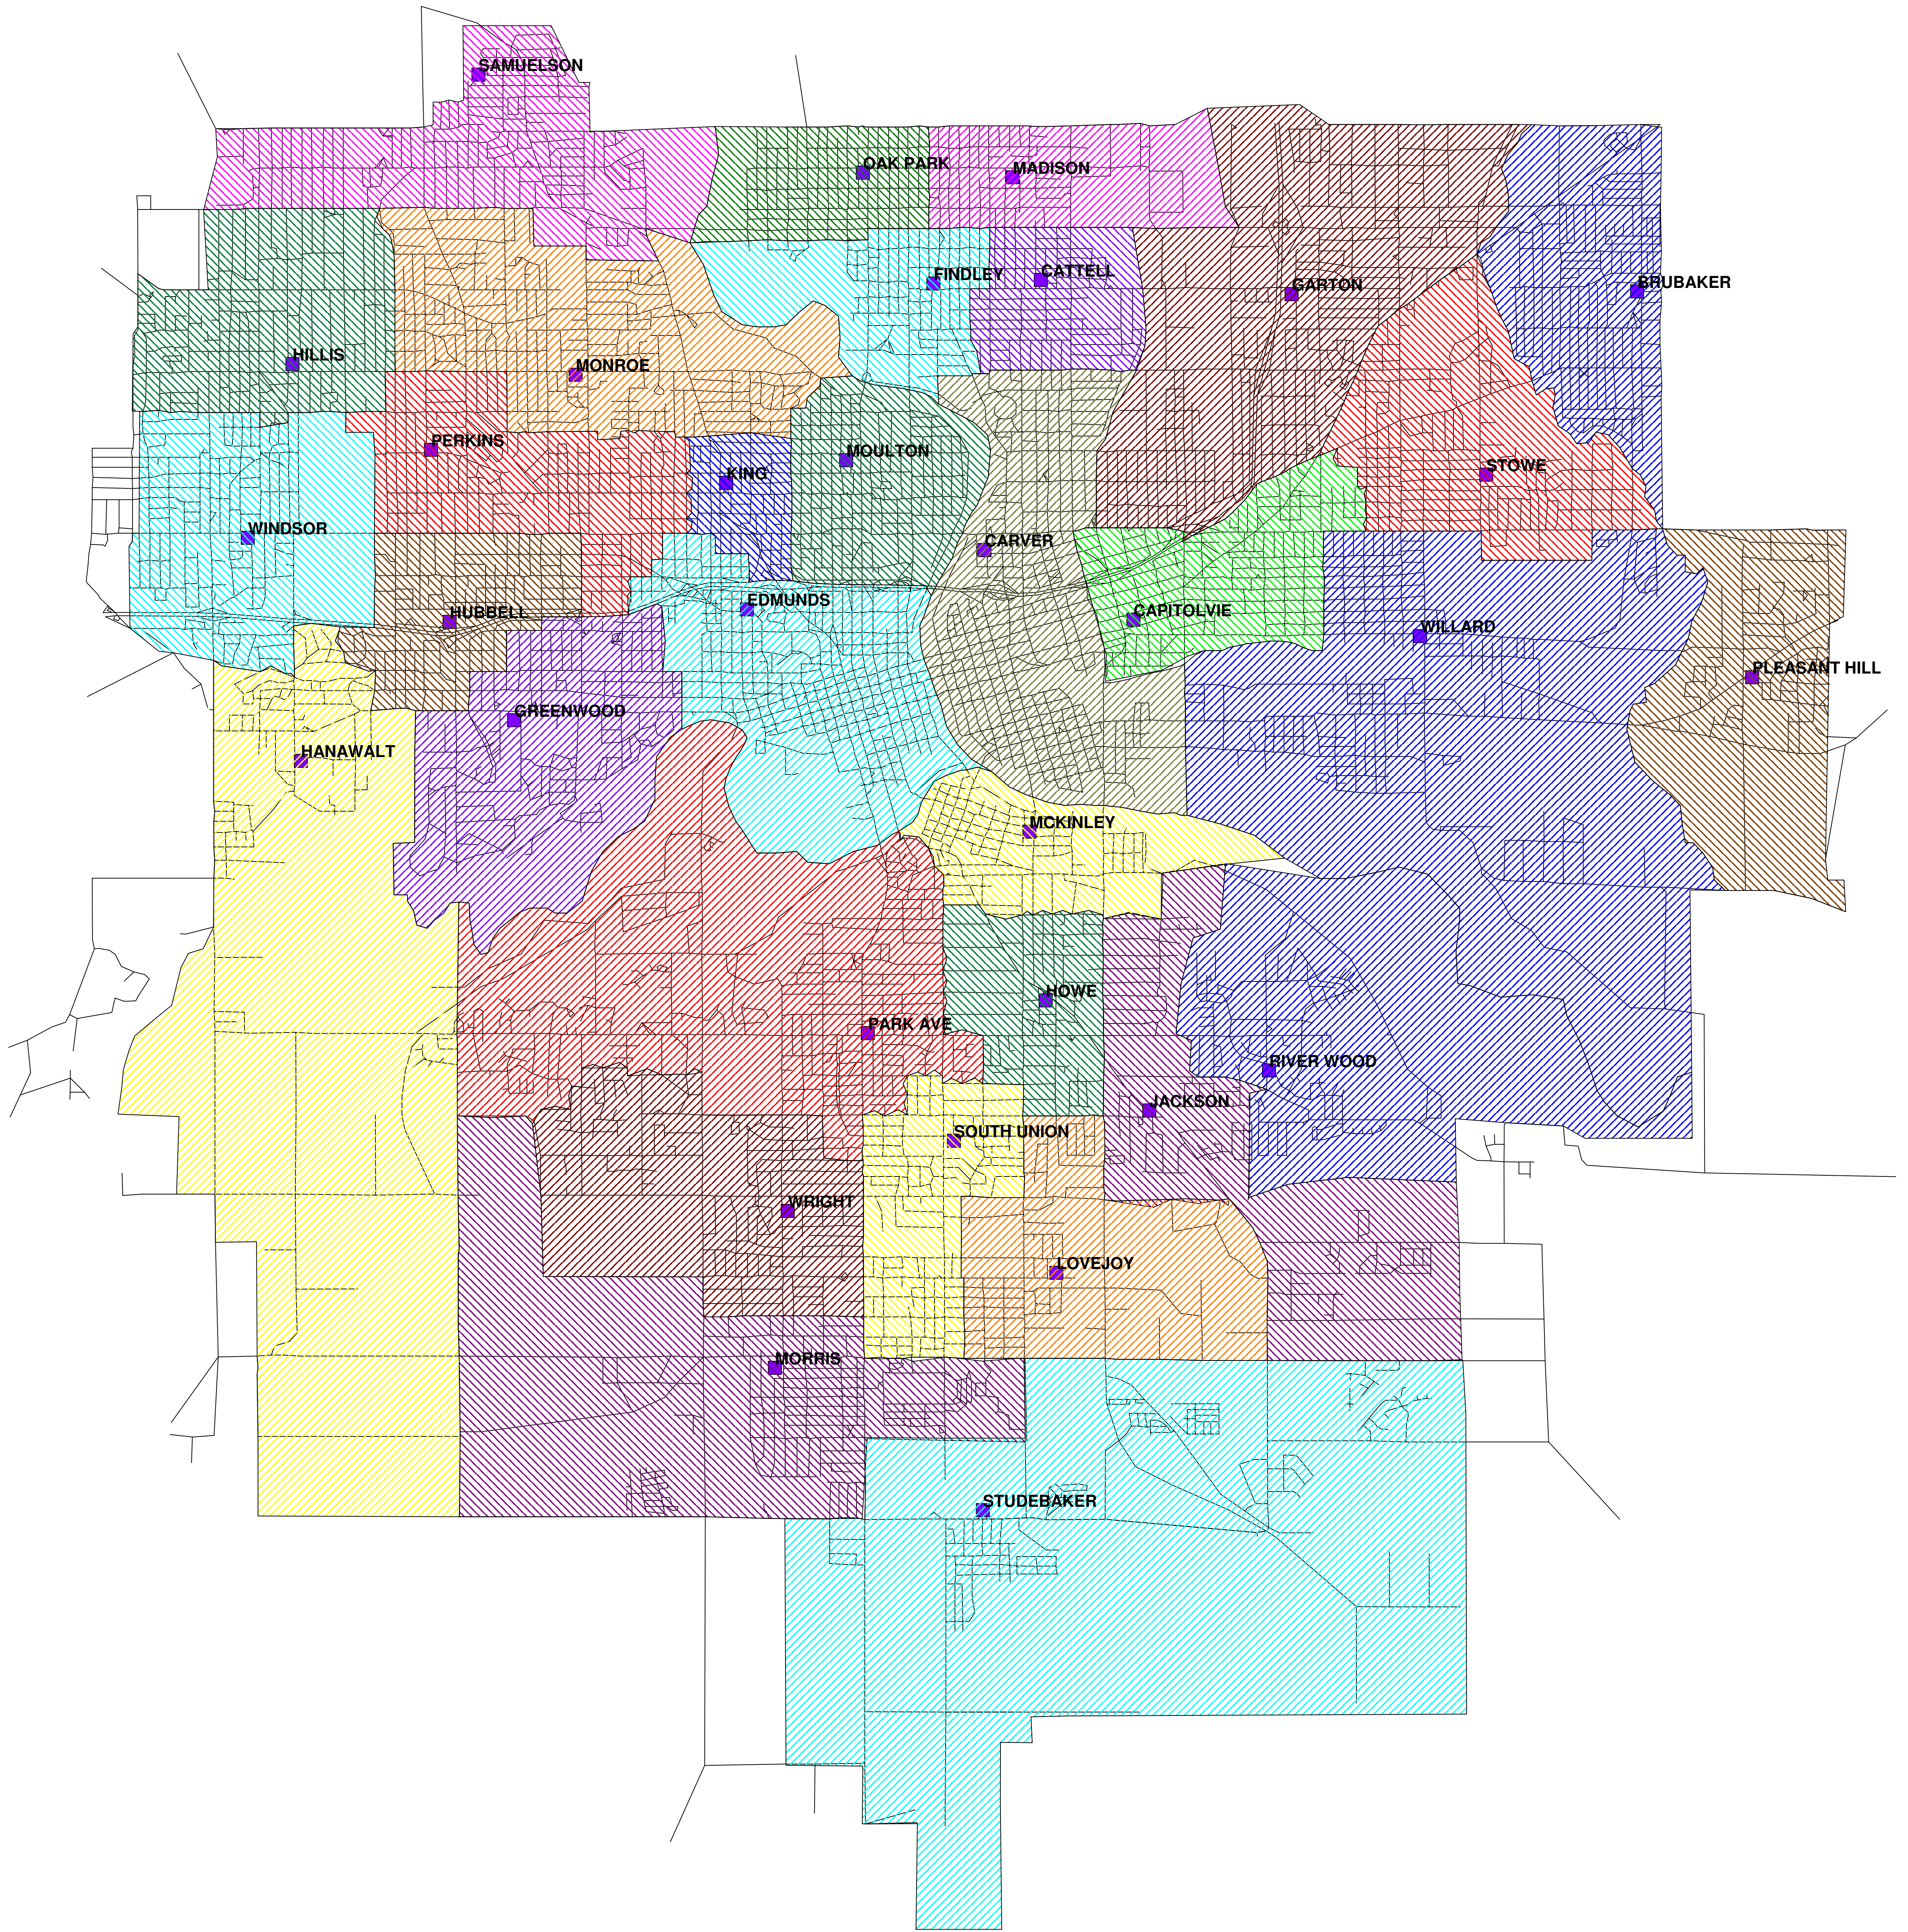

Elementary School Attendance Boundaries

Elementary Boundarie 2012

	(782) ATTN BNDRY PLEASANT HILL ELEMENTARY
	(607) ATTN BNDRY JACKSON ELEMENTARY
	(562) ATTN BNDRY HANAWALT ELEMENTARY
	(503) ATTN BNDRY FINDLEY ELEMENTARY
	(922) ATTN BNDRY SAMUELSON ELEMENTARY
	(904) ATTN BNDRY WILLARD ELEMENTARY
	(769) ATTN BNDRY PERKINS ELEMENTARY
	(733) ATTN BNDRY MOULTON ELEMENTARY
	(886) ATTN BNDRY MORRIS ELEMENTARY GOOD 1
	(697) ATTN BNDRY MCKINLEY ELEMENTARY
	(427) ATTN BNDRY CAPITOL VIEW ELEMENTARY
	(859) ATTN BNDRY STOWE ELEMENTARY
	(490) ATTN BNDRY EDMUNDS ELEMENTARY
	(661) ATTN BNDRY MADISON ELEMENTARY
	(913) ATTN BNDRY WINDSOR ELEMENTARY
	(526) ATTN BNDRY GARTON ELEMENTARY
	(445) ATTN BNDRY CATTELL ELEMENTARY
	(760) ATTN BNDRY PARK AVENUE ELEMENTARY
	(647) ATTN BNDRY LOVEJOY ELEMENTARY
	(739) ATTN BNDRY BRUBAKER ELEMENTARY
	(715) ATTN BNDRY MONROE ELEMENTARY
	(620) ATTN BNDRY KING ELEMENTARY
	(435) ATTN BNDRY CARVER ELEMENTARY
	(598) ATTN BNDRY HUBBELL ELEMENTARY
	(589) ATTN BNDRY HOWE ELEMENTARY
	(553) ATTN BNDRY GREENWOOD ELEMENTARY
	(831) ATTN BNDRY WRIGHT ELEMENTARY
	(863) ATTN BNDRY STUDEBAKER ELEMENTARY
	(790) ATTN BNDRY RIVERWOODS ELEMENTARY
	(571) ATTN BNDRY HILLIS ELEMENTARY
	(751) ATTN BNDRY OAK PARK ELEMENTARY
	(855) ATTN BNDRY SOUTH UNION ELEMENTARY
	Other