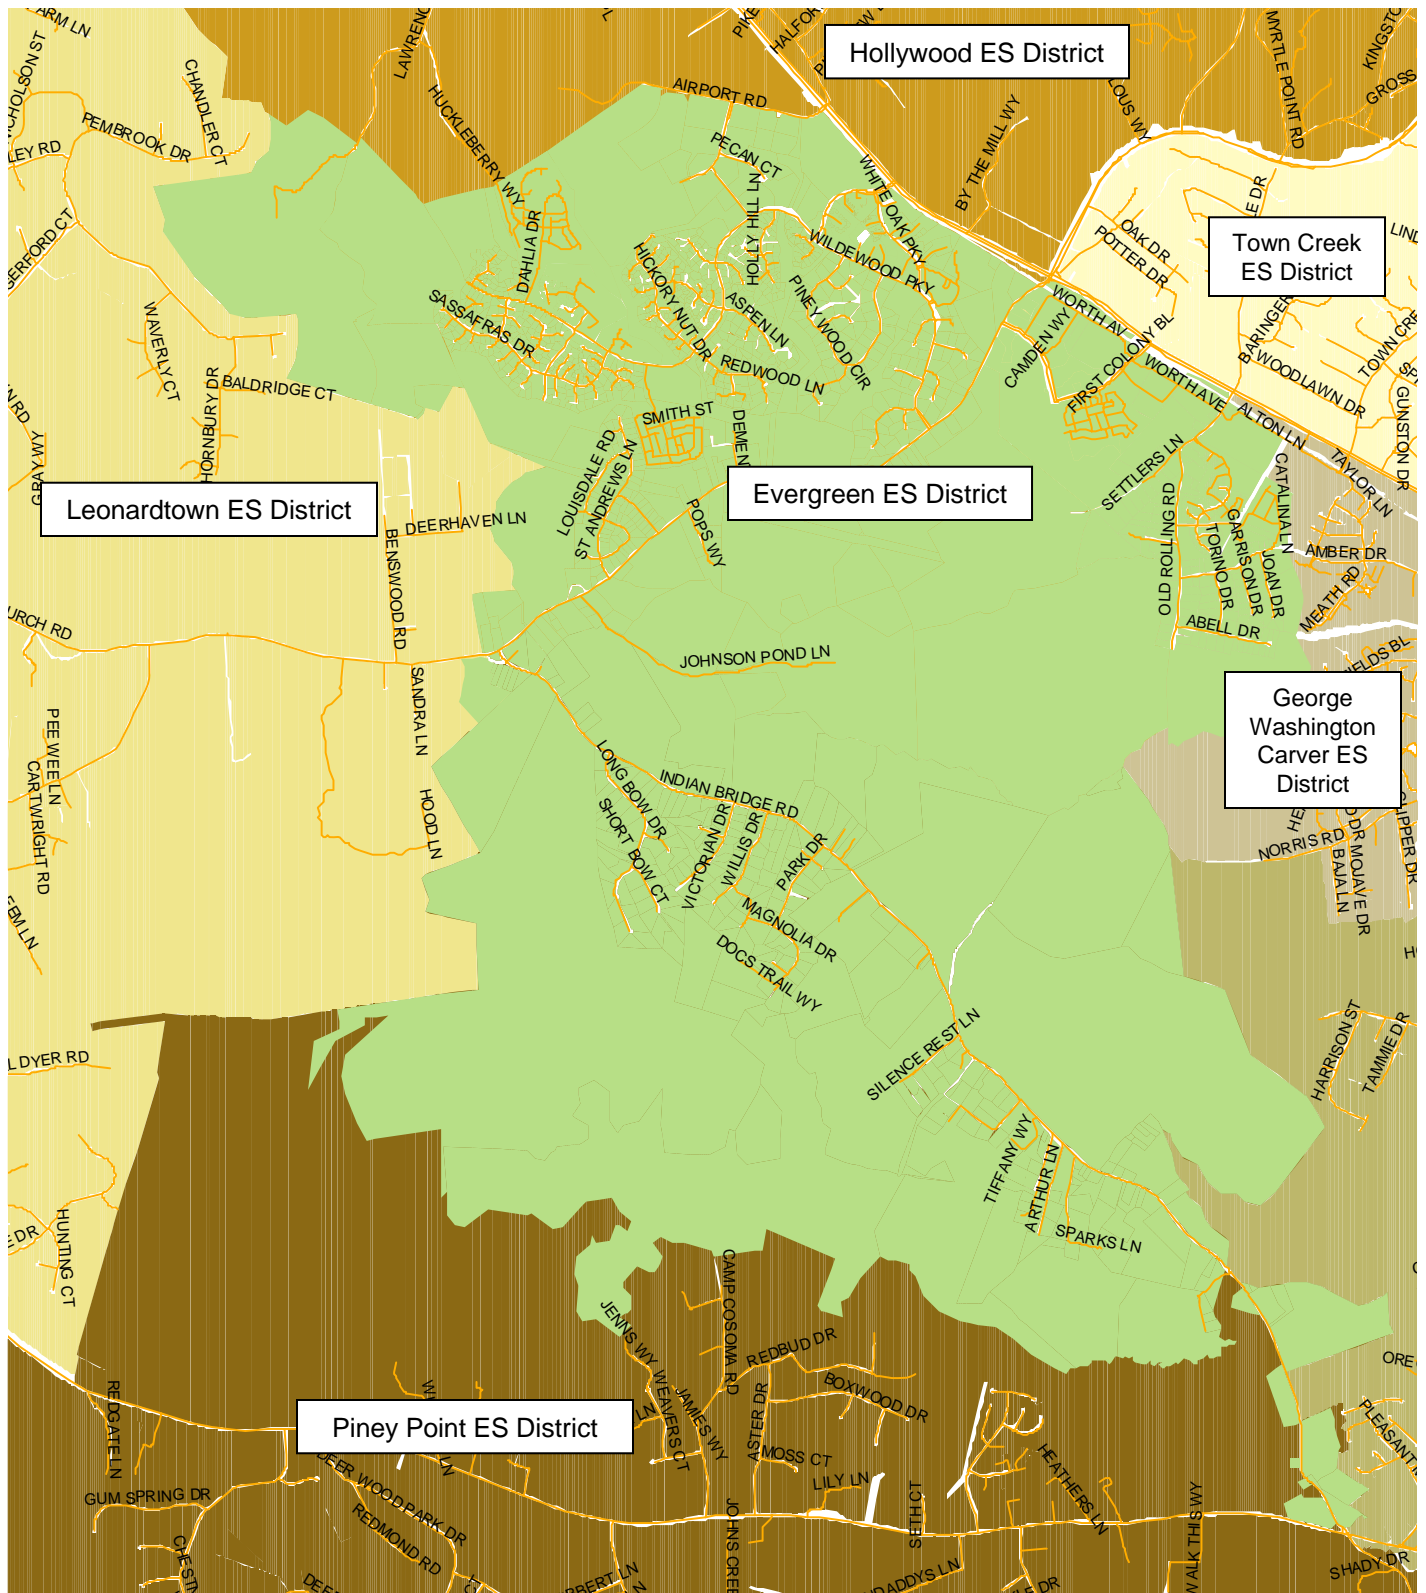

This approved boundary realignment plan creates a new district for Evergreen Elementary School and repopulates Hollywood Elementary School.

Elementary School Plan – Section 1

From Hollywood Elementary School to Evergreen Elementary School

Elementary School Plan -- Section 5

From Greenview Knolls Elementary School to Evergreen Elementary School

No. of Students: 90

Elementary School Plan – Evergreen Elementary School Overview

No. of Students: 547

Area Removed From District