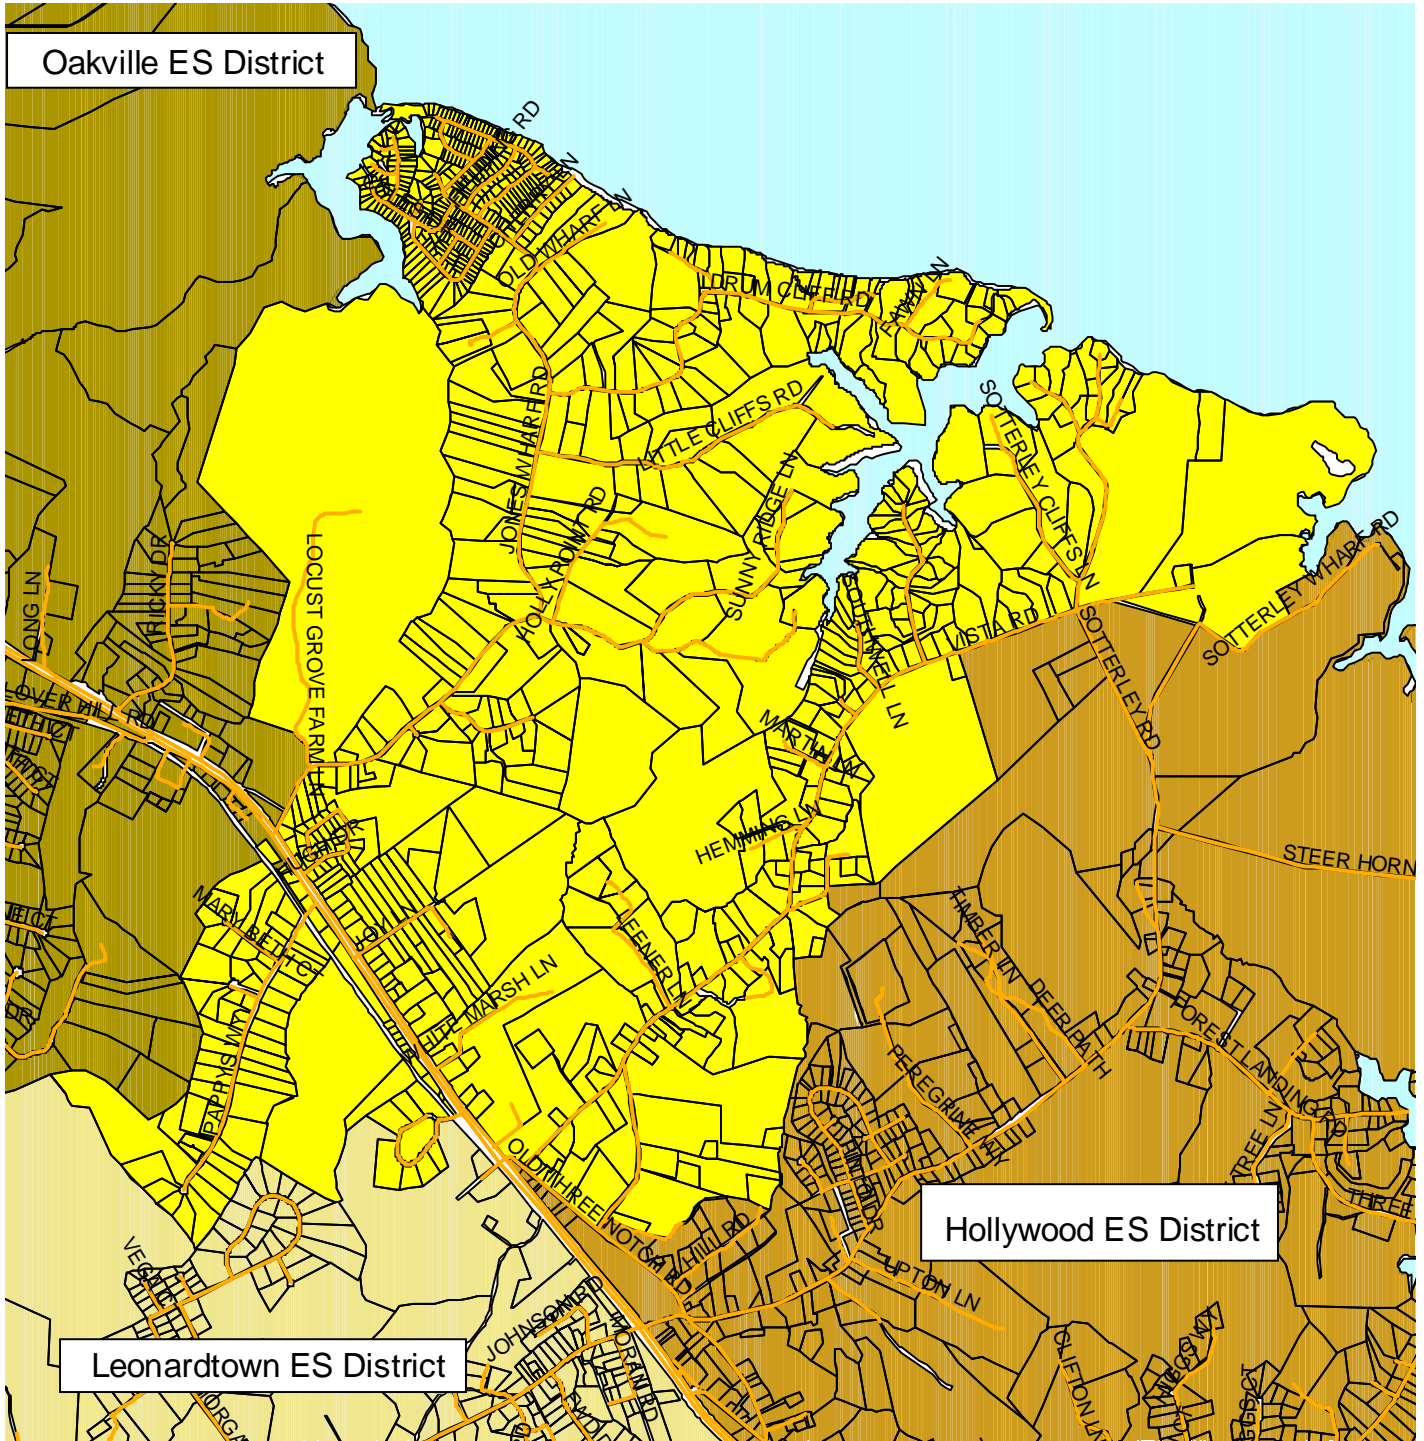

Elementary School Plan -- Section 6

From Oakville Elementary School to Hollywood Elementary School

No. of Students: 134

Prepared by the Department of Capital Planning, October 15, 2008