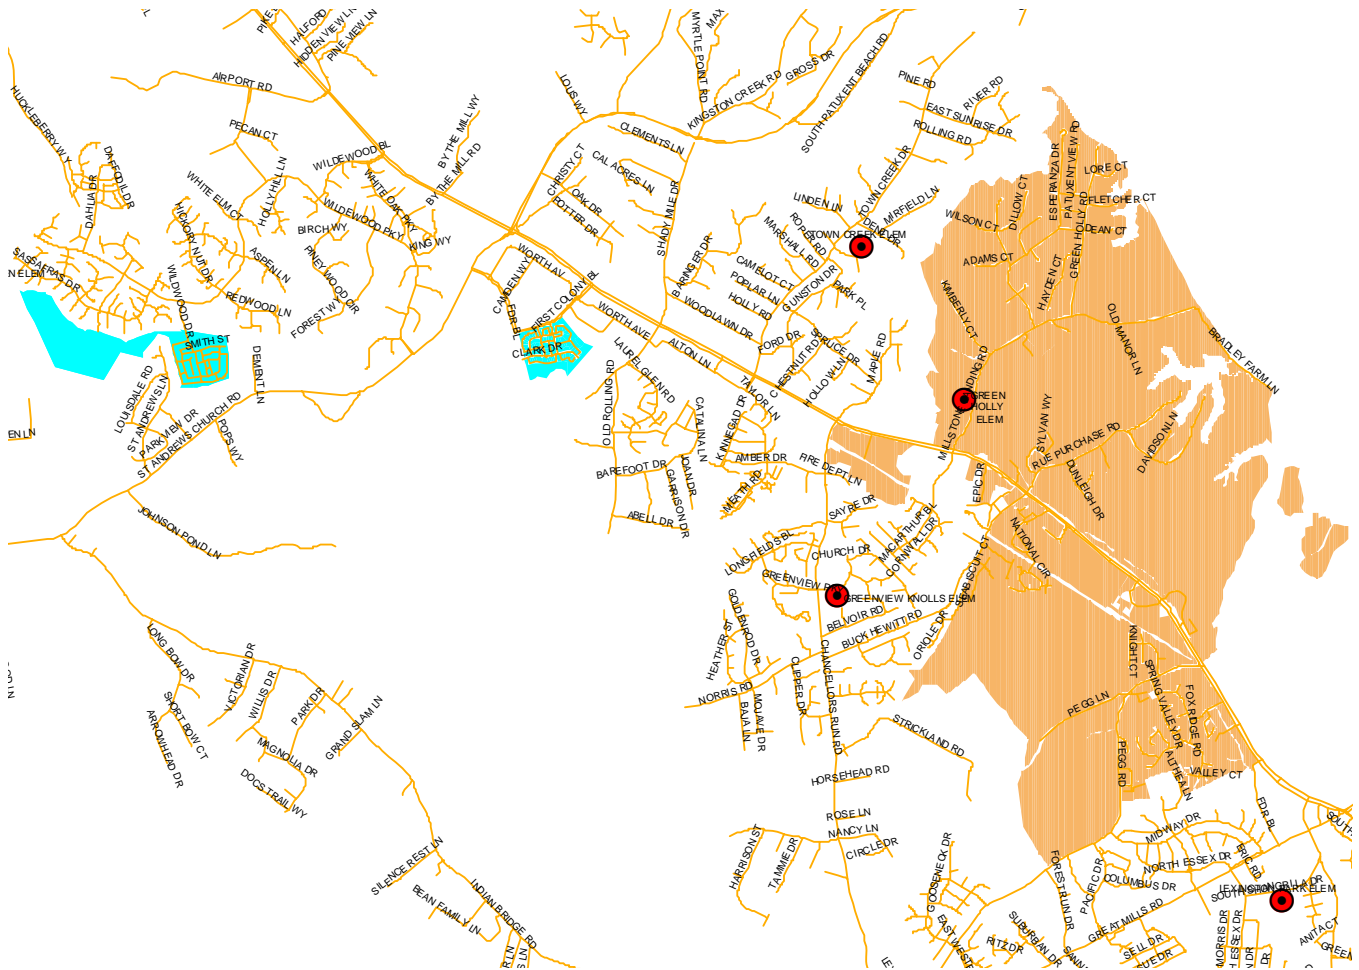

This approved boundary realignment plan creates a new district for Evergreen Elementary School and repopulates Hollywood Elementary School.

Elementary School Plan – Section 1

From Hollywood Elementary School to Evergreen Elementary School

Elementary School Plan -- Section 7

From Leonardtown Elementary School to Hollywood Elementary School

No. of Students: 39

Prepared by the Department of Capital Planning, October 15, 2008

Evergreen Elementary School

District Changes

Area Added To District

Green Holly Elementary School District Changes

Area Removed From District

Greenview Knolls Elementary School District Changes

Area Removed From District

Oakville Elementary School District Changes

Area Removed From District