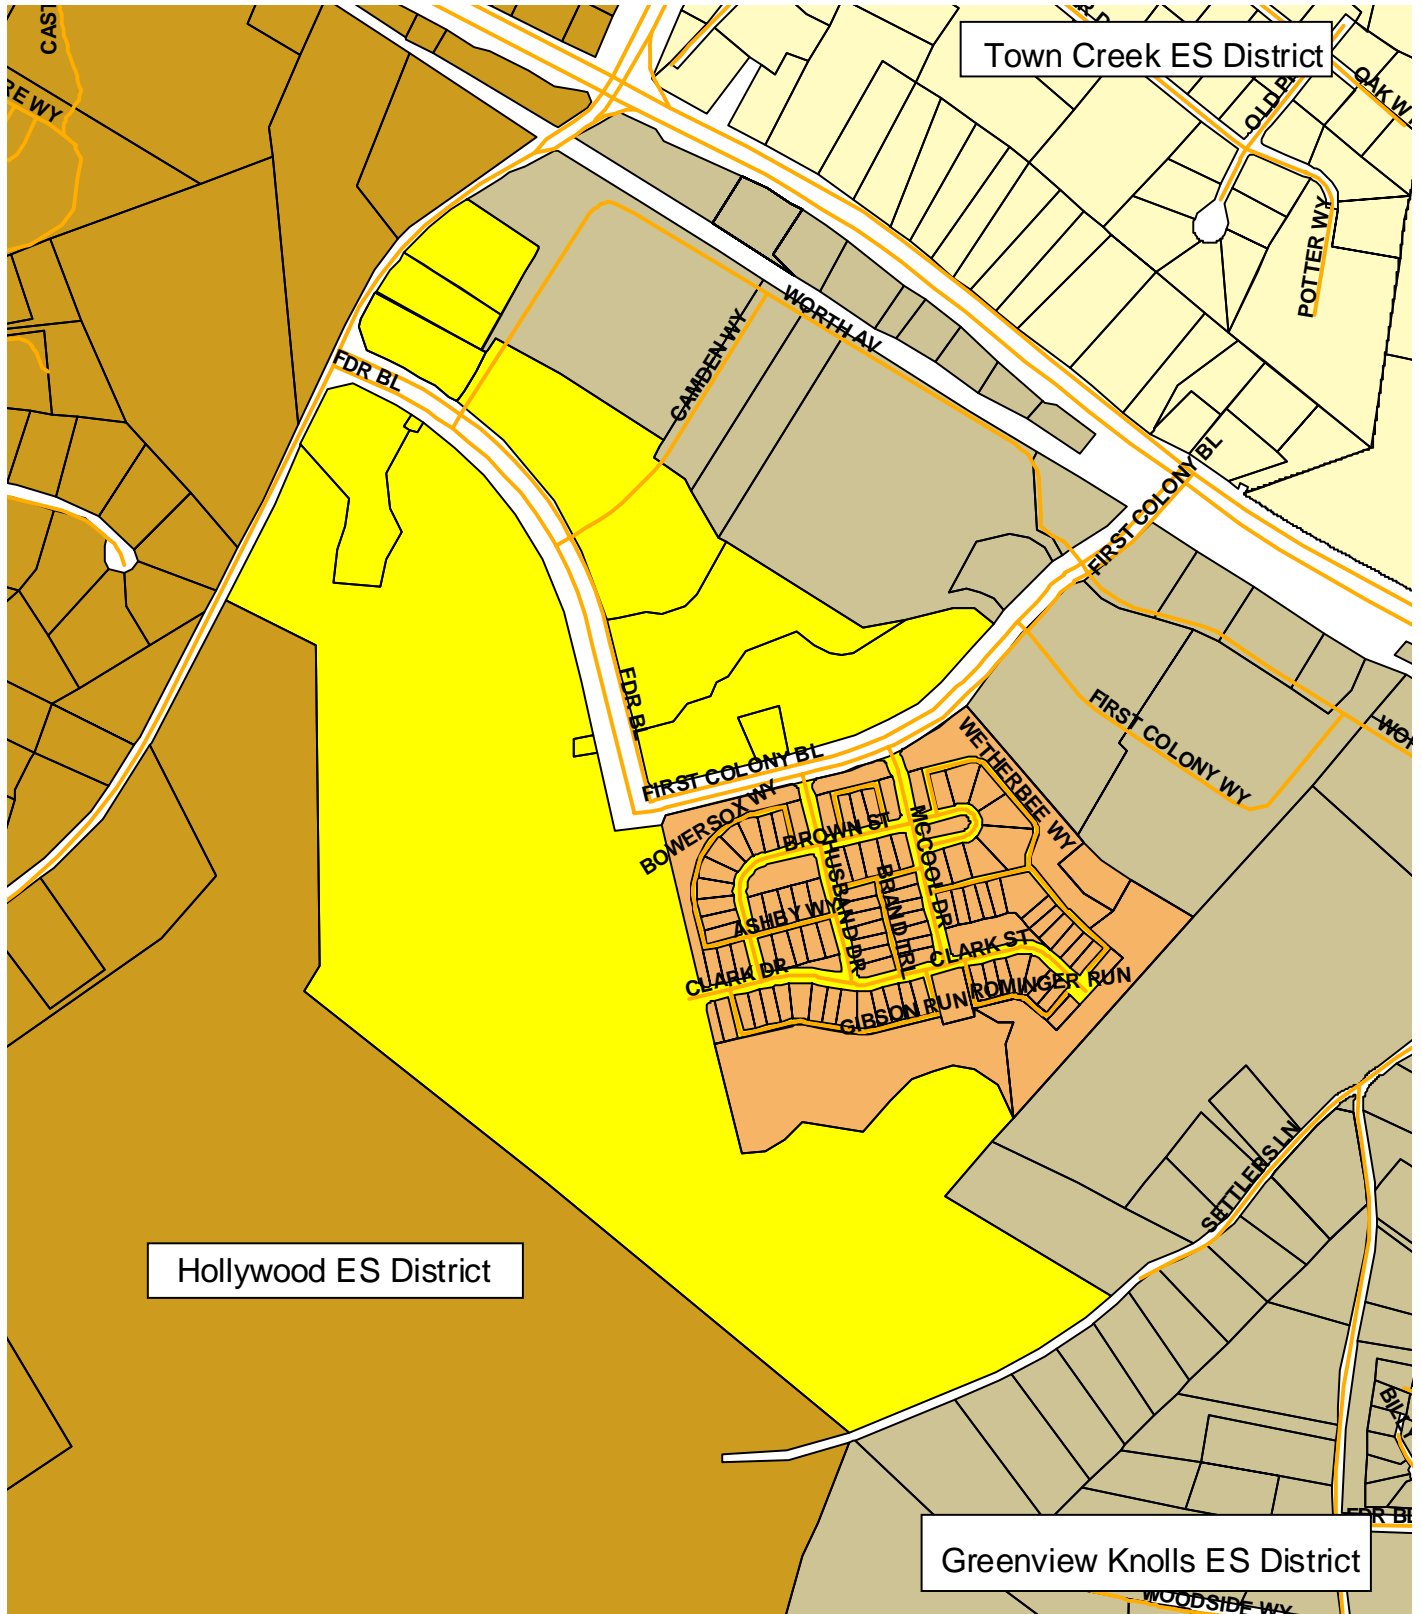

This approved boundary realignment plan creates a new district for Evergreen Elementary School and repopulates Hollywood Elementary School.

Elementary School Plan – Section 1

From Hollywood Elementary School to Evergreen Elementary School

No. of Students: 328

Prepared by the Department of Capital Planning, October 15, 2008

Elementary School Plan -- Section 3

From Leonardtown Elementary School to Evergreen Elementary School

No. of Students: 0

Elementary School Plan -- Section 5

From Greenview Knolls Elementary School to Evergreen Elementary School

No. of Students: 90

Elementary School Plan – Evergreen Elementary School Overview

No. of Students: 547

Area Removed From District