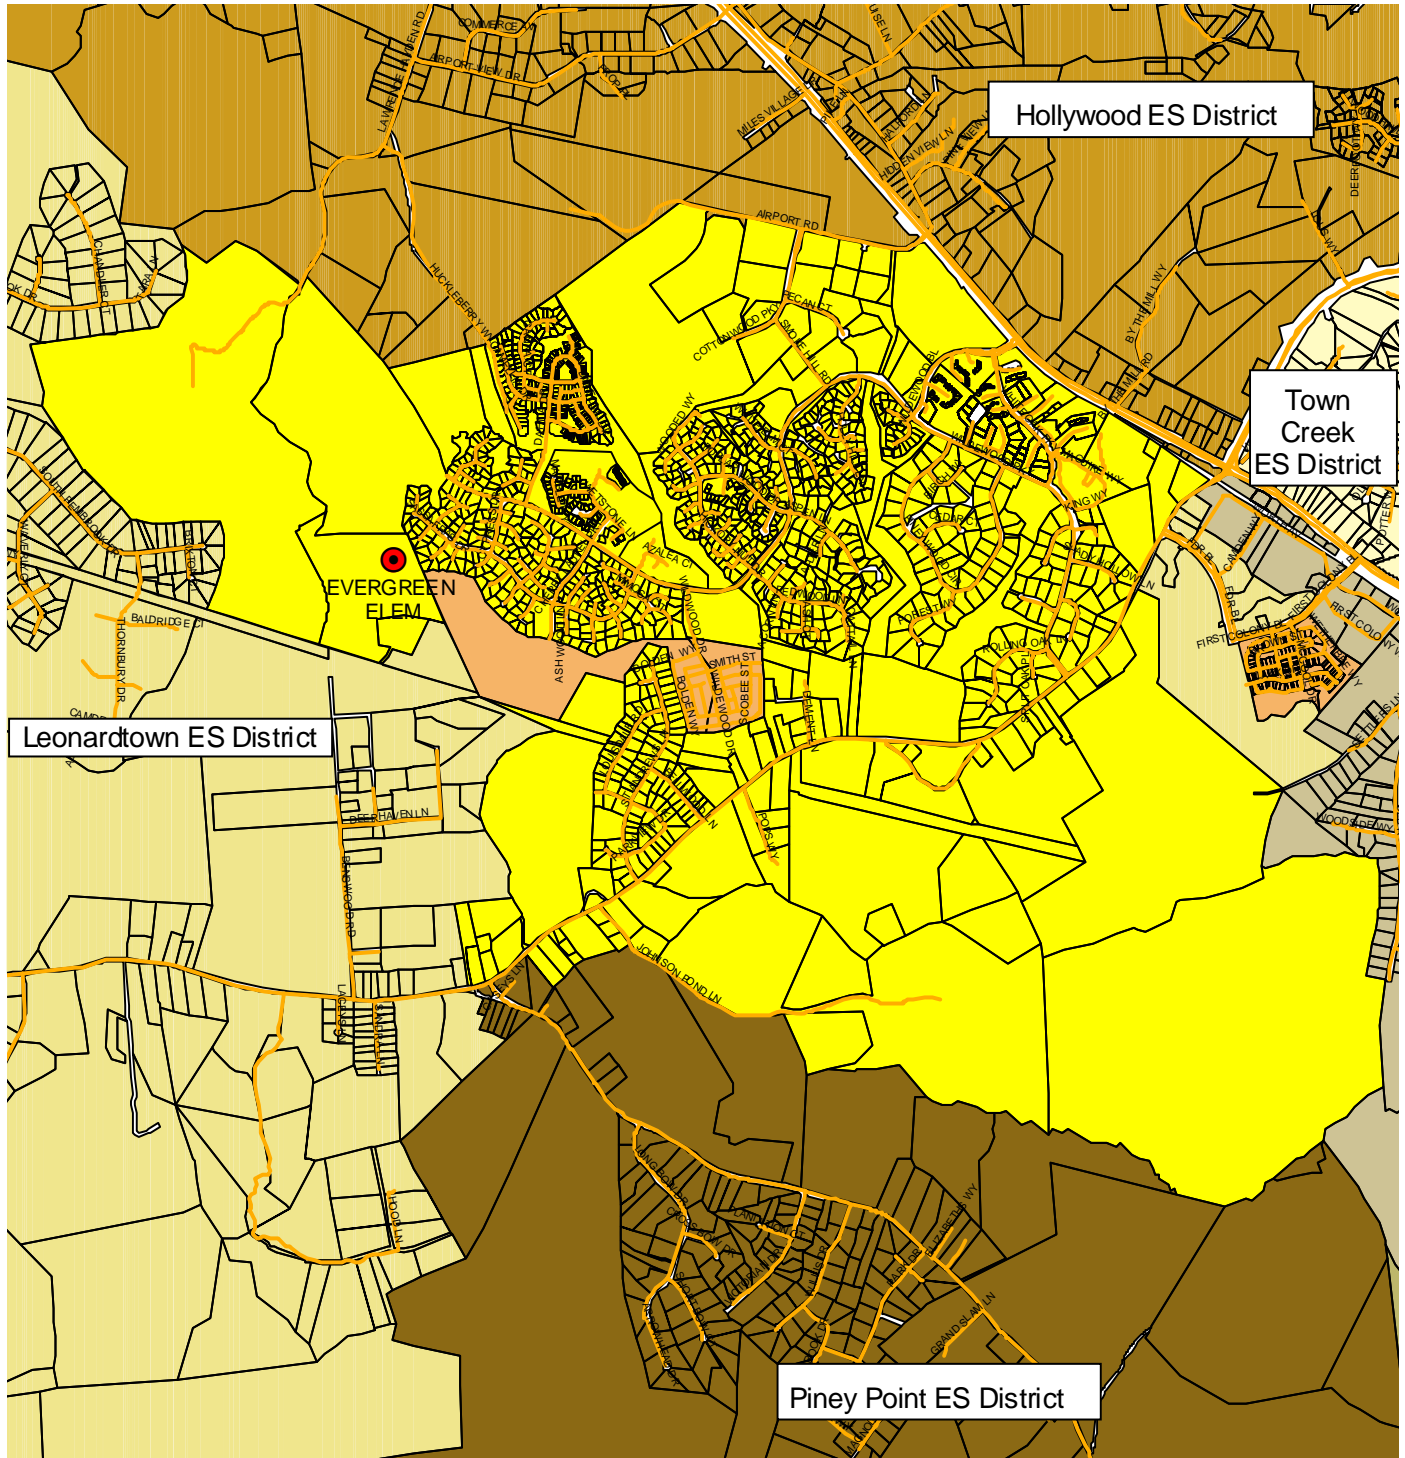

St. Mary's County Public Schools

School Boundary Advisory Committee

Approved
Boundary Realignment
for the
2009 - 2010 School Year

Approved
February 11, 2009

St. Mary's County Public Schools

Realignment Plan 1 Elementary School Plan

This approved boundary realignment plan creates a new district for Evergreen Elementary School and repopulates Hollywood Elementary School.

Elementary School Plan – Section 1

From Hollywood Elementary School to Evergreen Elementary School

No. of Students: 328

Prepared by the Department of Capital Planning, October 15, 2008

Elementary School Plan -- Section 3

From Leonardtown Elementary School to Evergreen Elementary School

No. of Students: 0

Area Removed From District