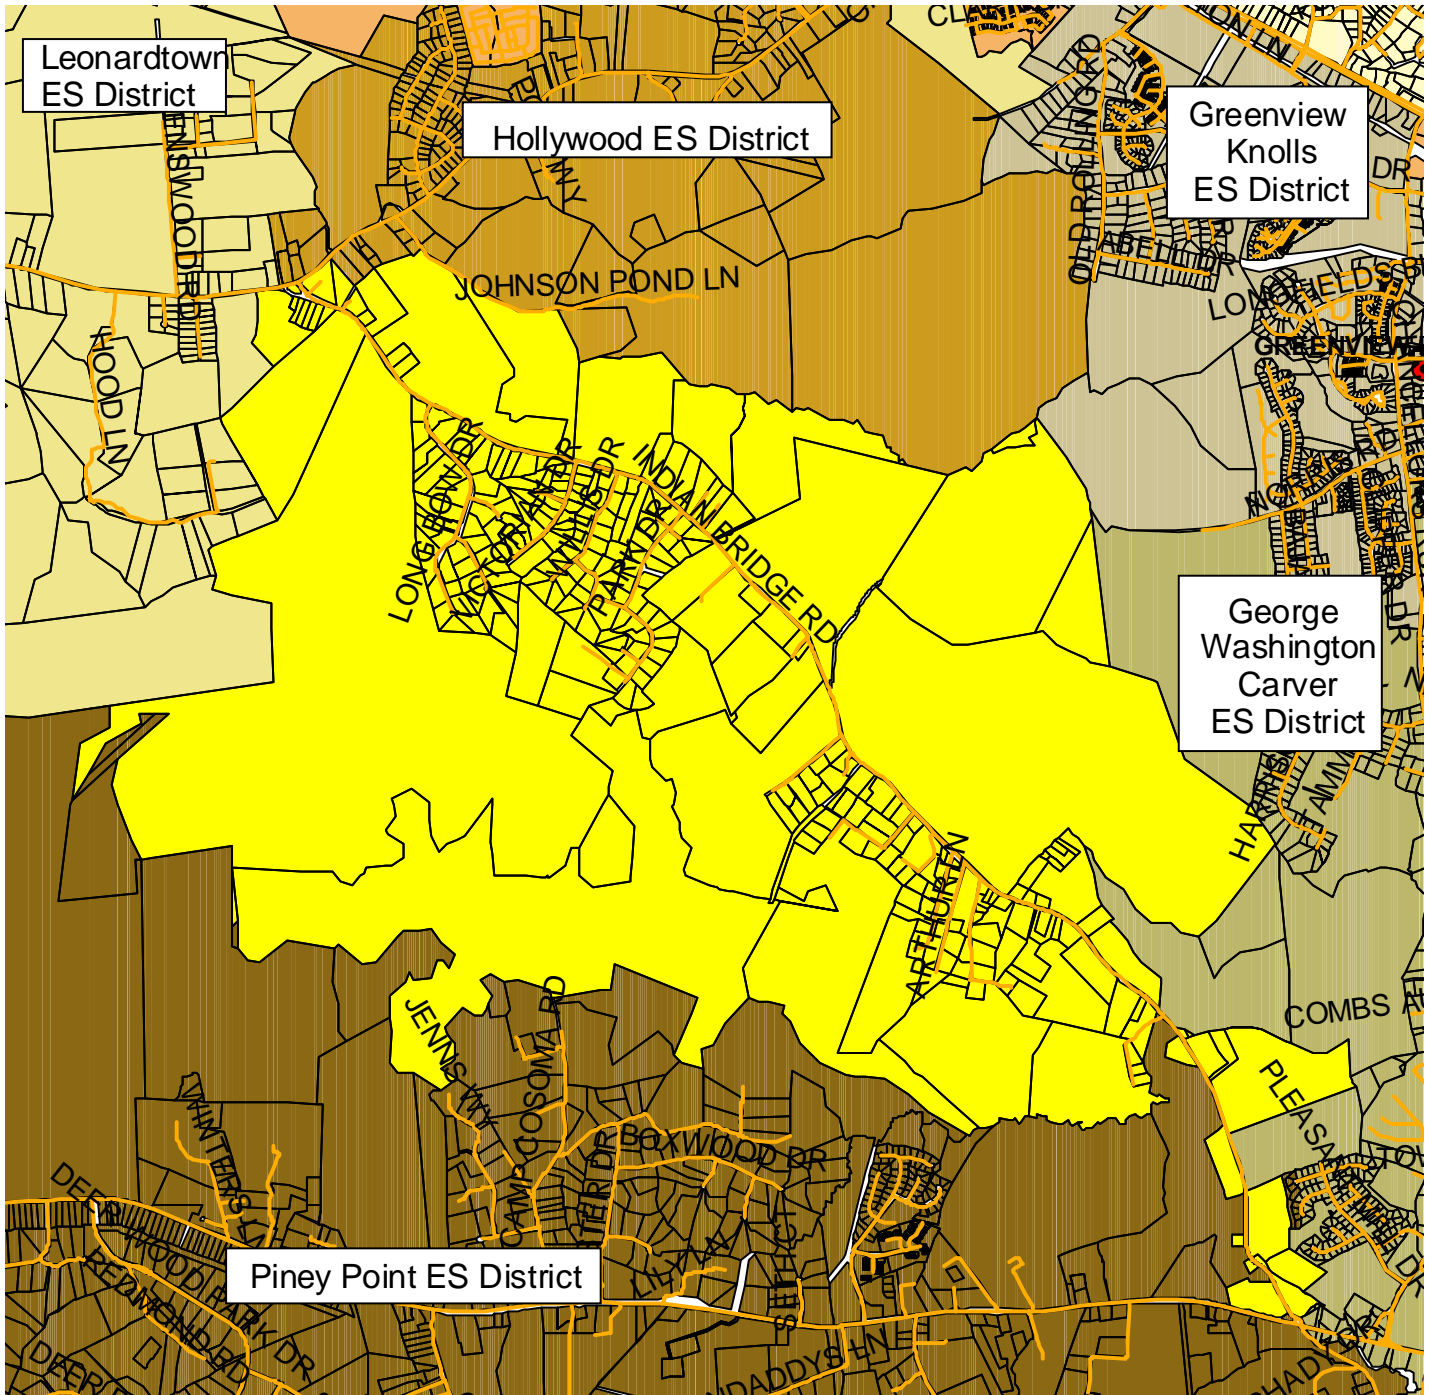

Elementary School Plan -- Section 4

From Piney Point Elementary School to Evergreen Elementary School

No. of Students: 54

Prepared by the Department of Capital Planning, October 15, 2008