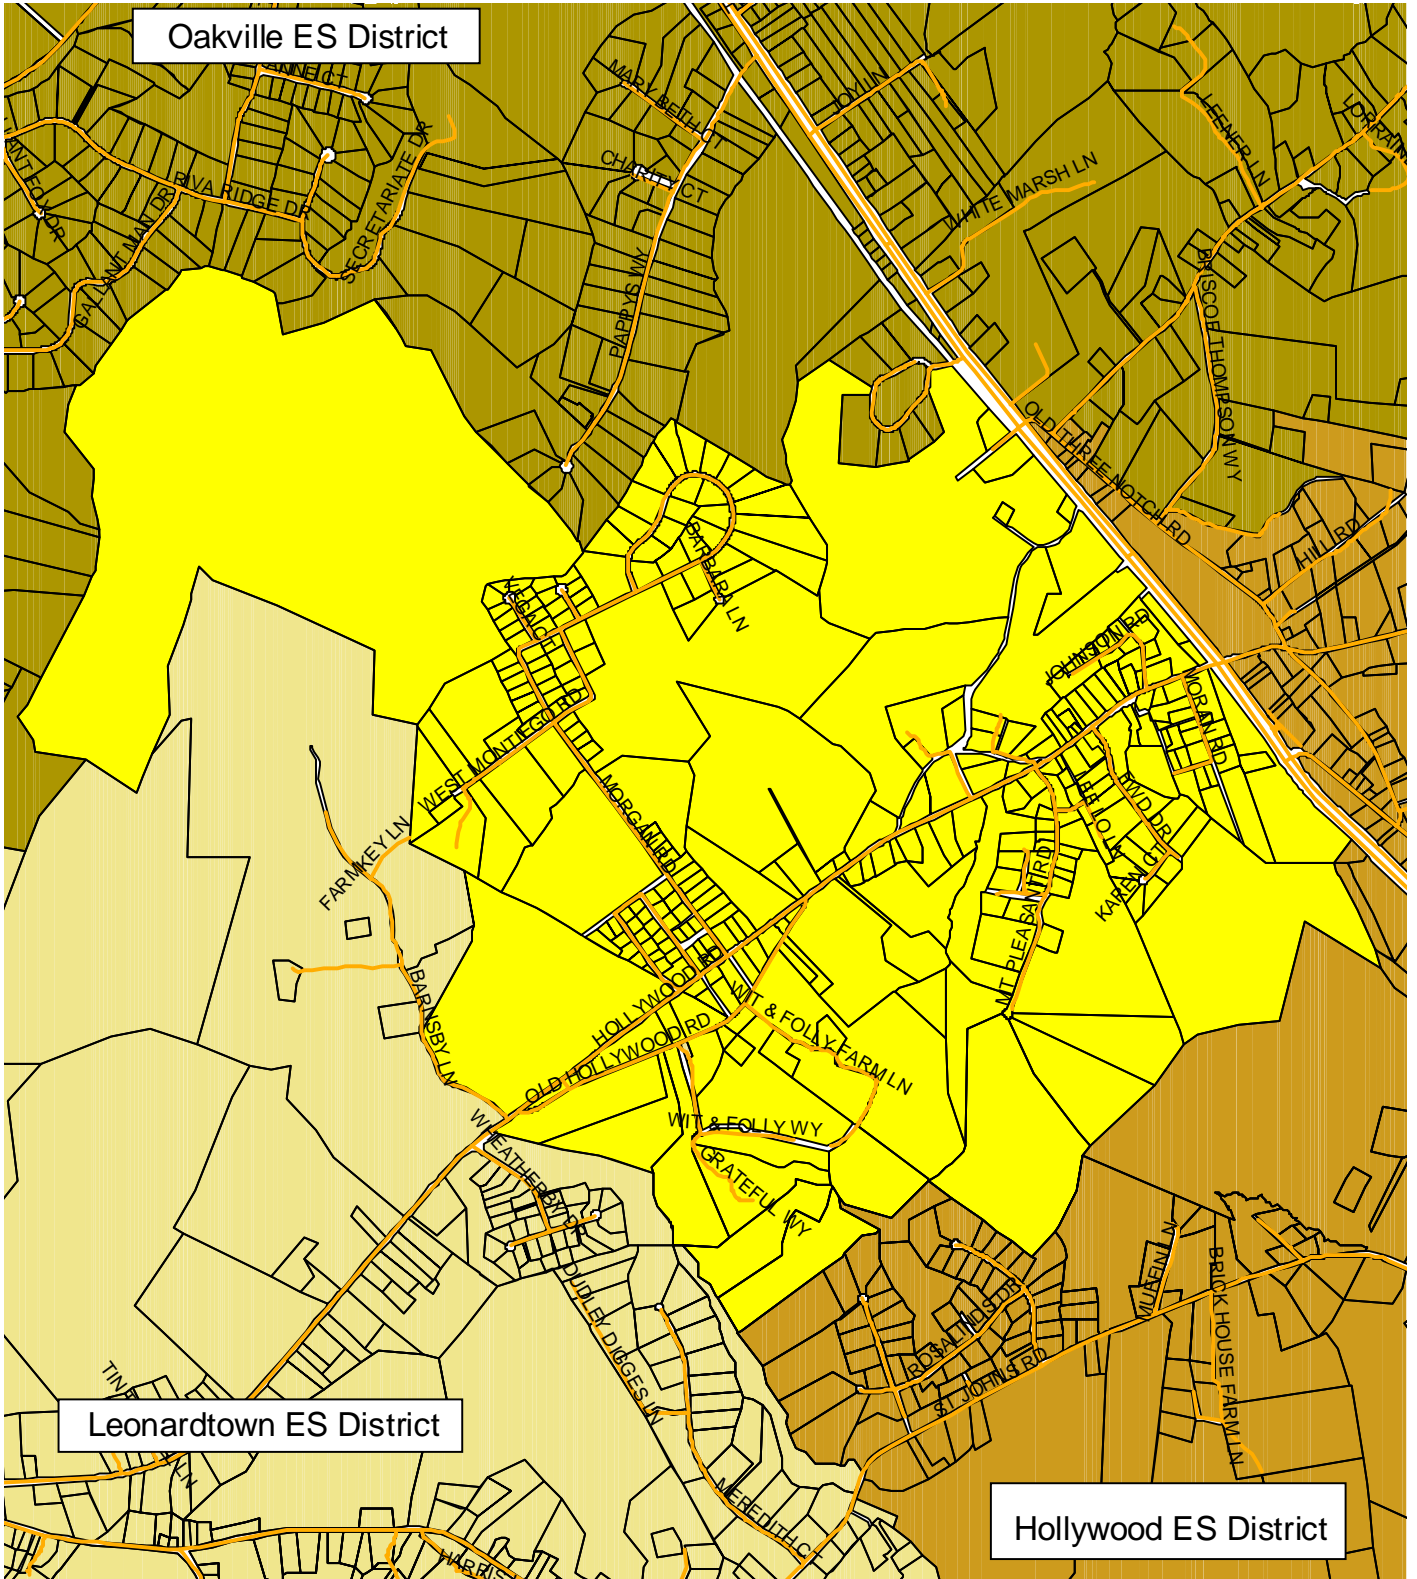

Elementary School Plan -- Section 7

From Leonardtown Elementary School to Hollywood Elementary School

No. of Students: 39

Prepared by the Department of Capital Planning, October 15, 2008