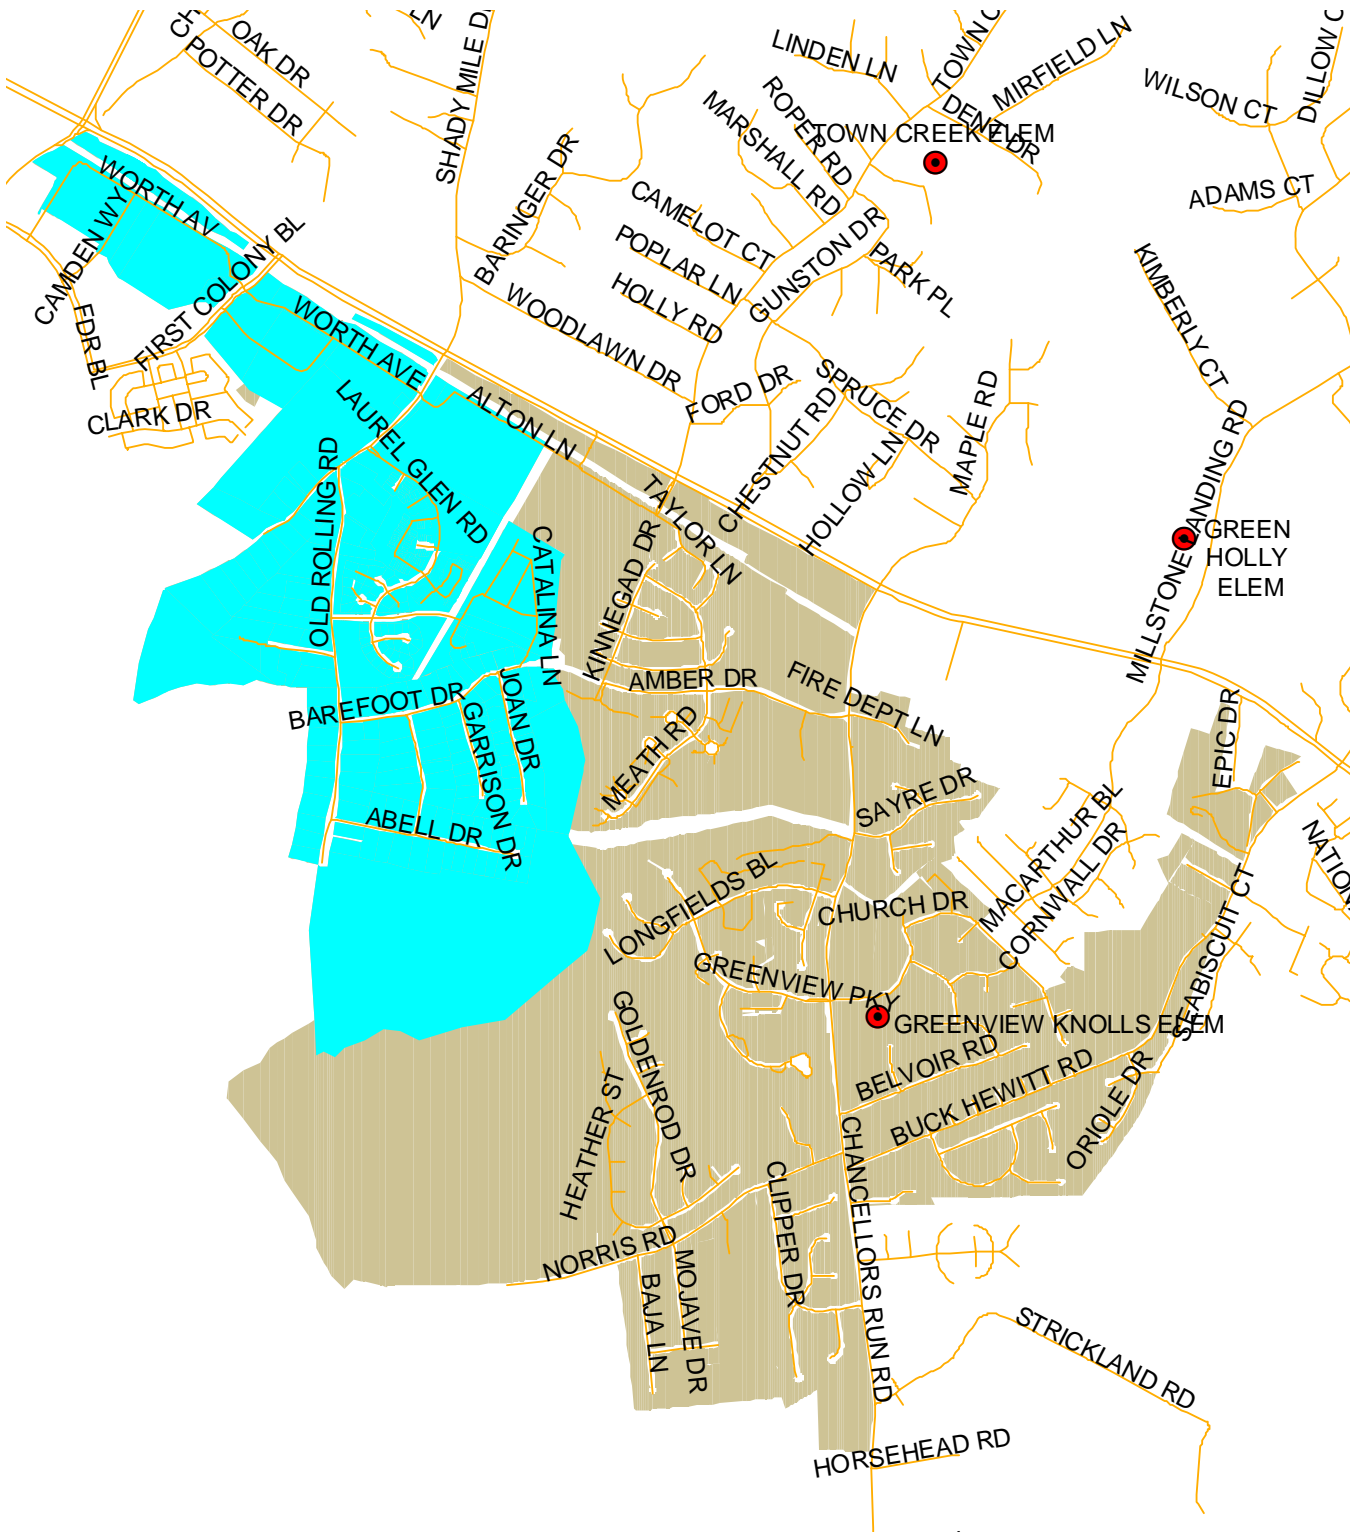

This approved boundary realignment plan creates a new district for Evergreen Elementary School and repopulates Hollywood Elementary School.

Elementary School Plan – Section 1

From Hollywood Elementary School to Evergreen Elementary School

District Changes

Area Added To District

Green Holly Elementary School District Changes

Area Removed From District

Greenview Knolls Elementary School District Changes

Area Removed From District

Oakville Elementary School District Changes

Area Removed From District