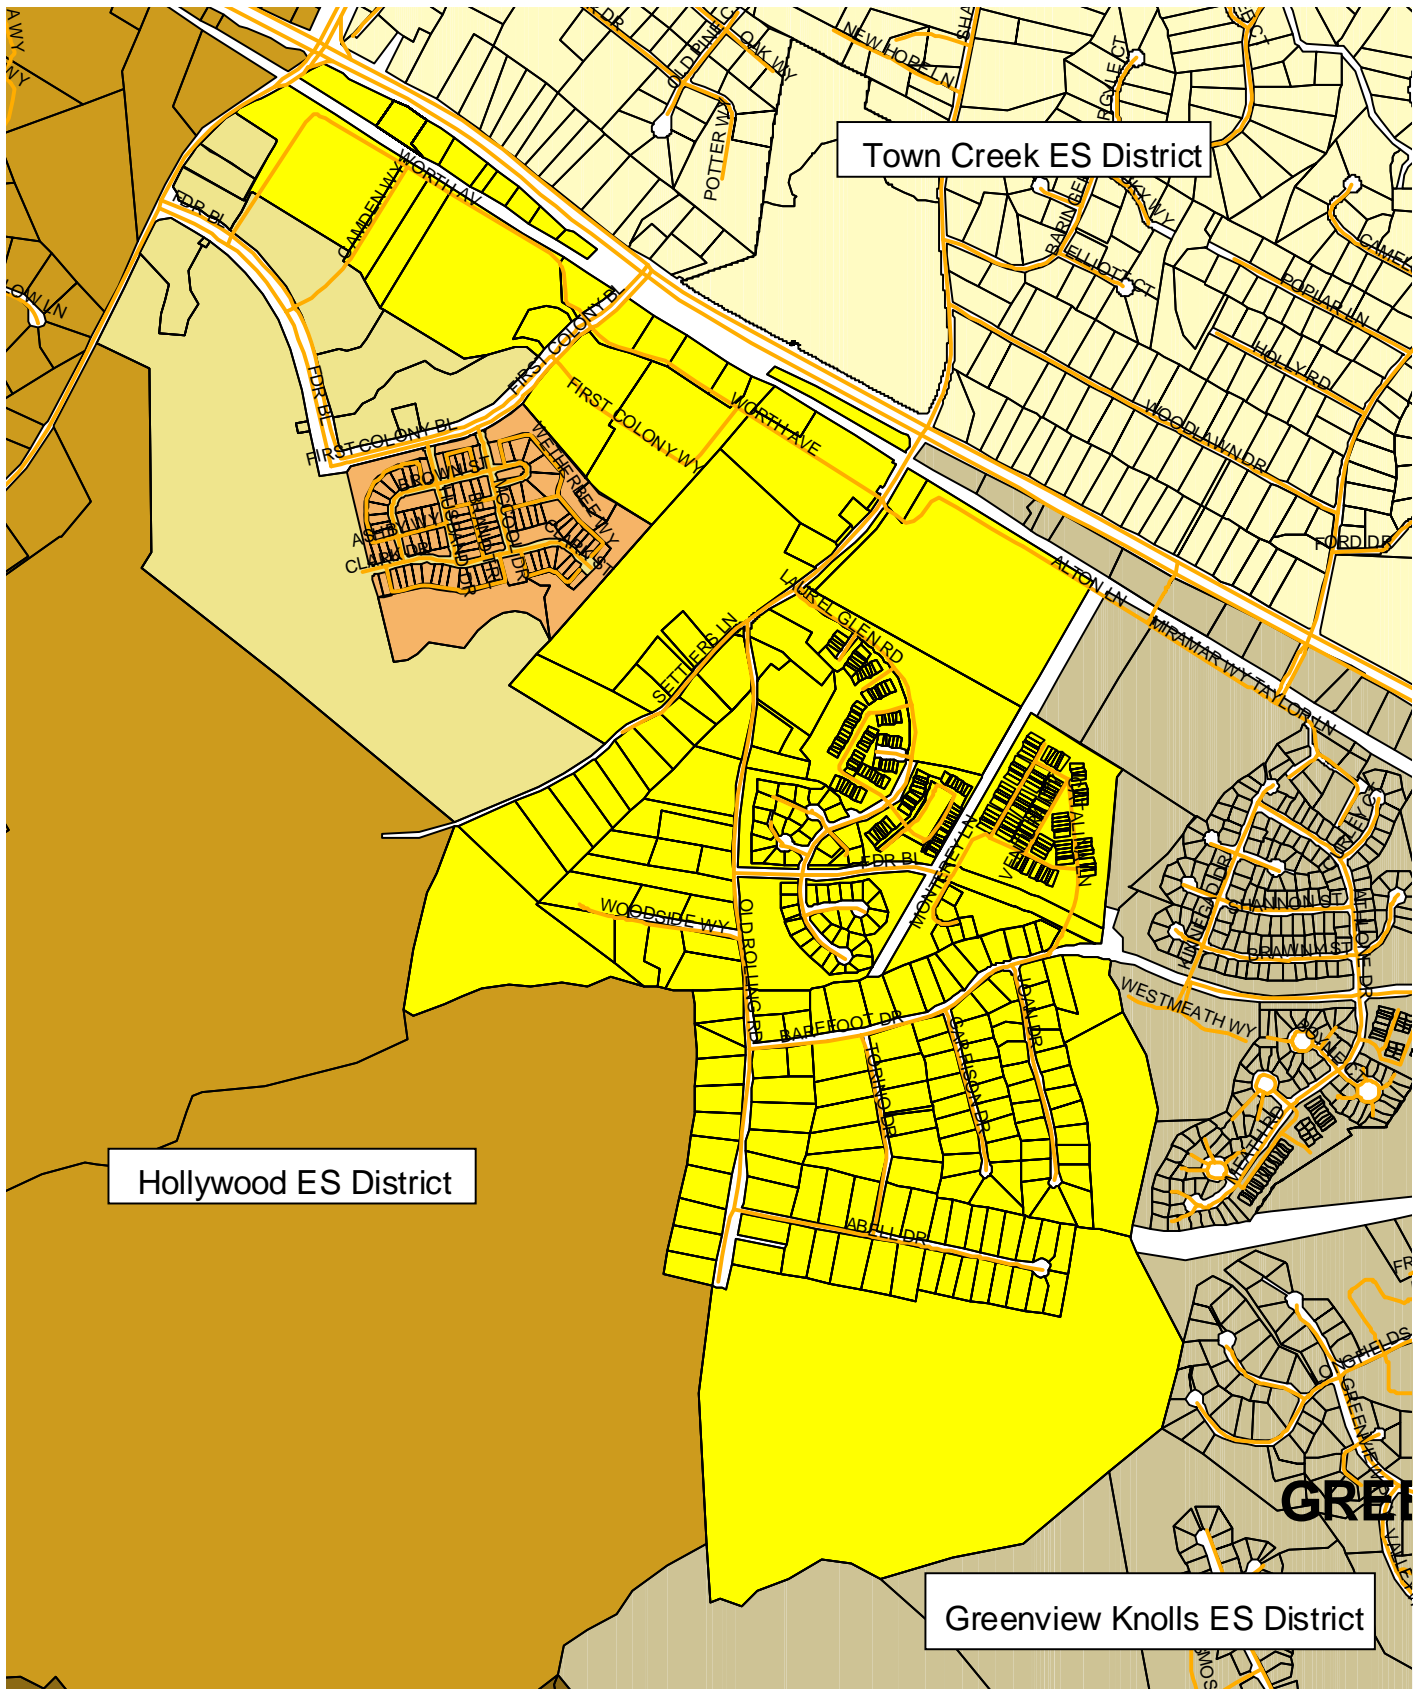

This approved boundary realignment plan creates a new district for Evergreen Elementary School and repopulates Hollywood Elementary School.

Elementary School Plan – Section 1

From Hollywood Elementary School to Evergreen Elementary School

Prepared by the Department of Capital Planning, October 15, 2008

Elementary School Plan -- Section 4

From Piney Point Elementary School to Evergreen Elementary School

No. of Students: 54

Prepared by the Department of Capital Planning, October 15, 2008

Elementary School Plan -- Section 5

From Greenview Knolls Elementary School to Evergreen Elementary School

No. of Students: 90

Elementary School Plan – Evergreen Elementary School Overview

No. of Students: 547

Area Removed From District