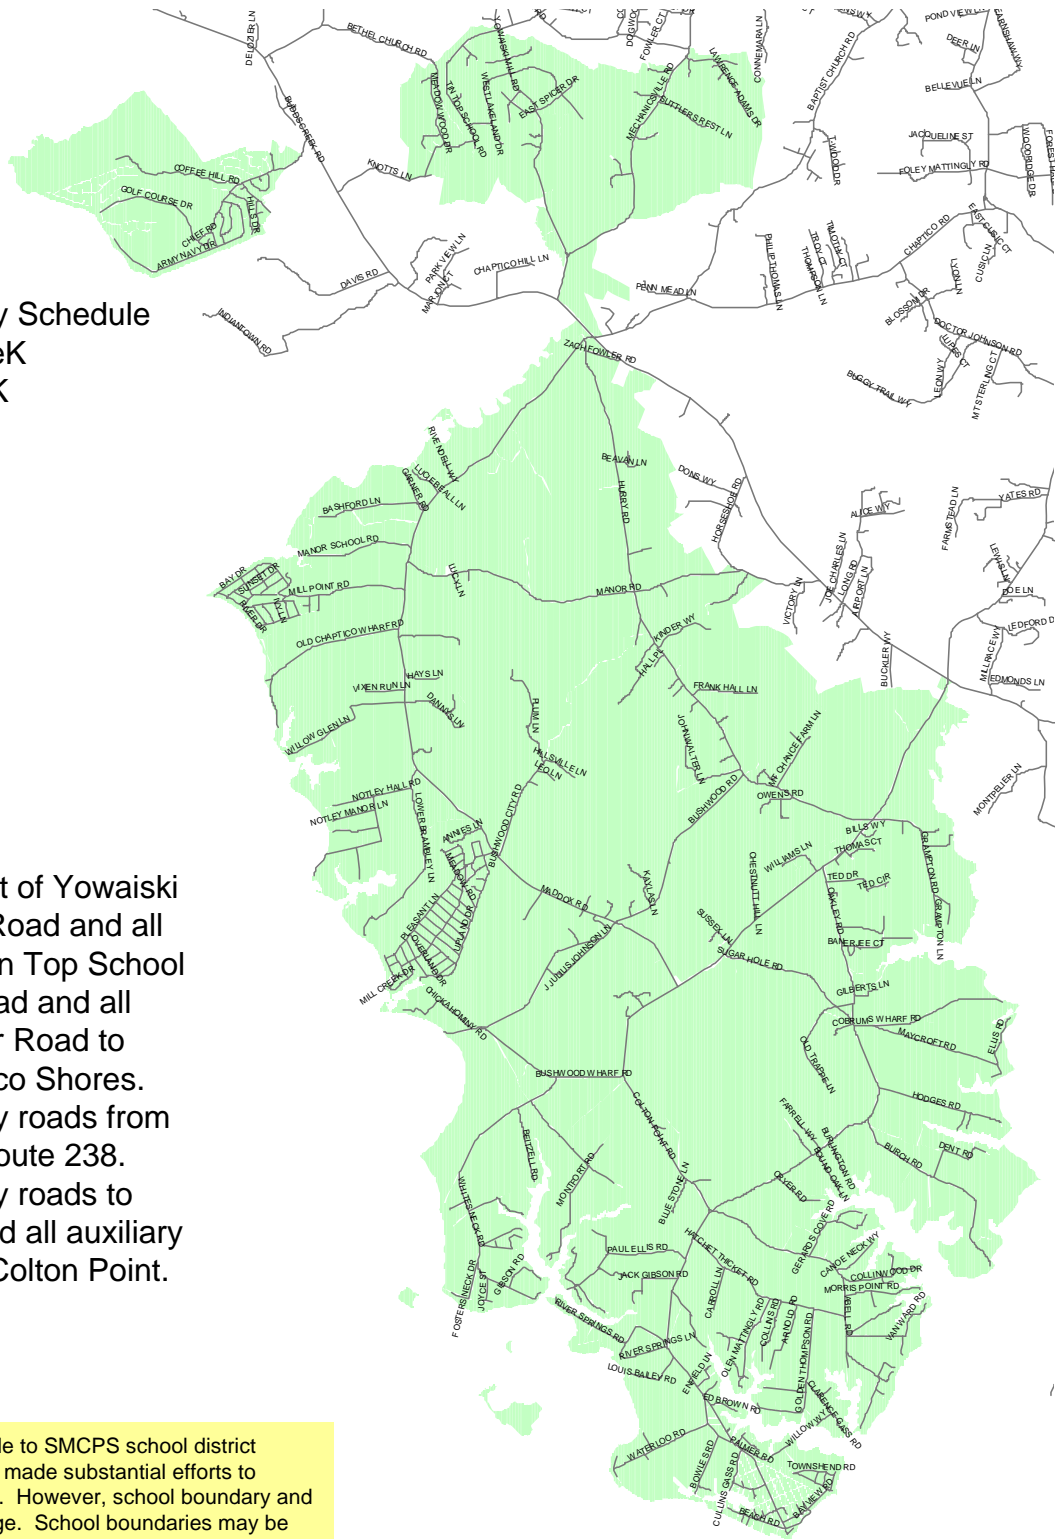

# Dynard Elementary School

St. Mary's County Public Schools  
Department of Capital Planning  
27190 Point Lookout Road  
Loveville, MD 20656  
(301) 475-4256, ext. 6

23510 Bushwood Road  
Chaptico, MD 20621  
(301) 769-4804

PreK - 5th Grade

9:00 a.m. - 3:45 p.m. Daily Schedule  
9:00 a.m. - 11:45 a.m. PreK  
1:00 p.m. - 3:45 p.m. PreK  
1:45 Early Dismissal

Tin Top School Road west of Yowaiski Mill Road. Yowaiski Mill Road and all auxiliary roads south of Tin Top School Road. Mechanicsville Road and all auxiliary roads from Asher Road to Route 234. All of Wicomico Shores. Route 234 and all auxiliary roads from Mechanicsville Road to Route 238. Route 238 and all auxiliary roads to Route 242. Route 242 and all auxiliary roads from Route 234 to Colton Point.

2009 – 2010 School Boundary