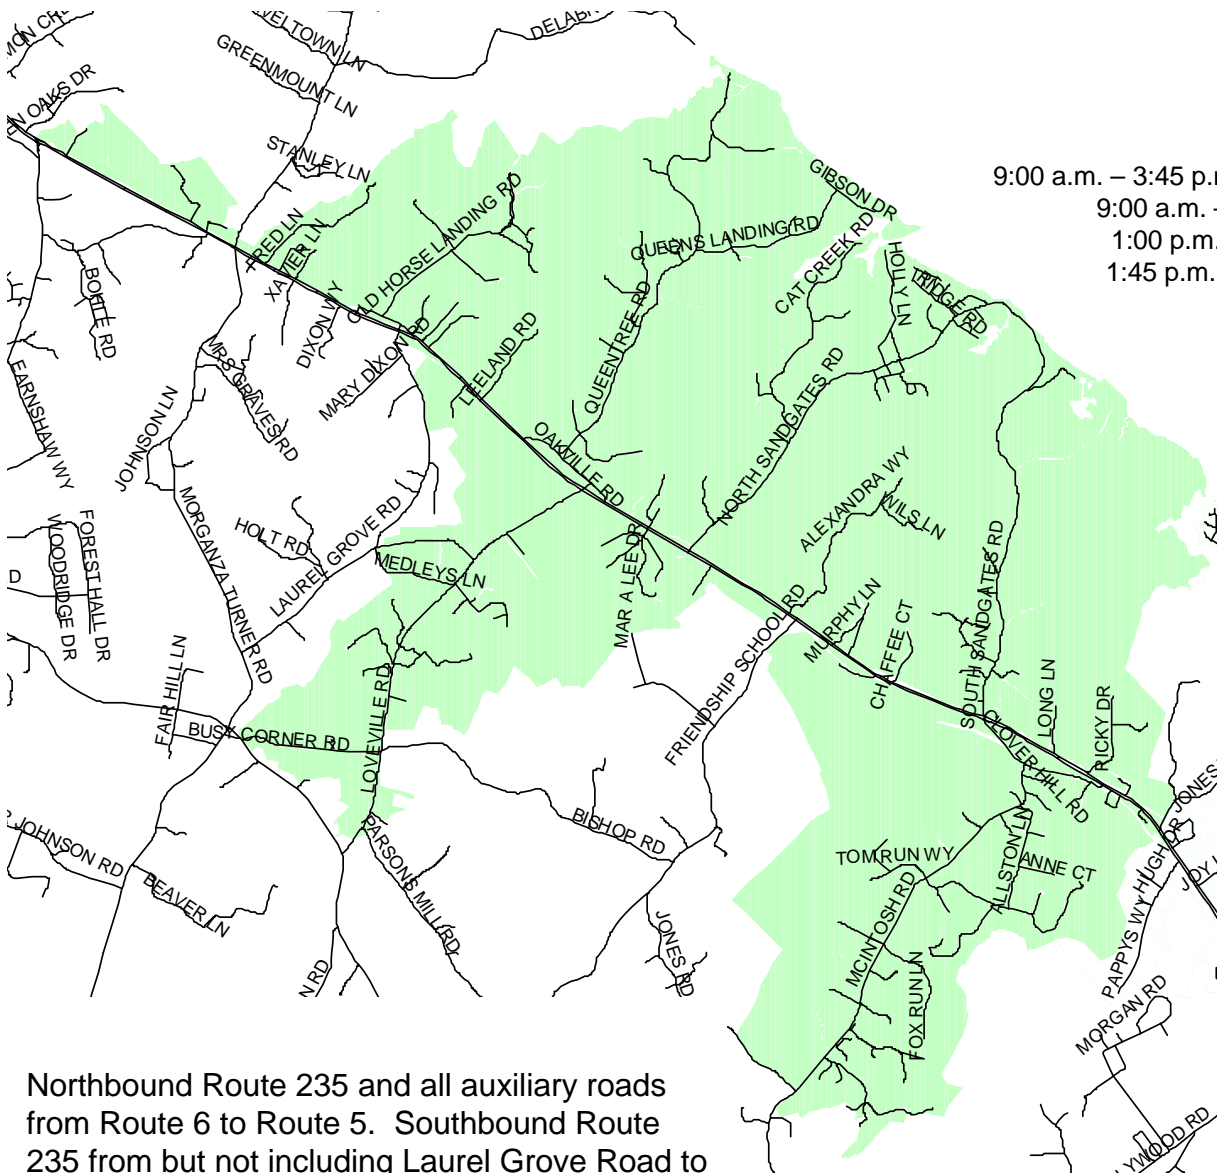

PreK – 5th grade

9:00 a.m. – 3:45 p.m. Daily Schedule
9:00 a.m. – 11:45 a.m. PreK
1:00 p.m. – 3:45 p.m. PreK
1:45 p.m. – Early Dismissal

Northbound Route 235 and all auxiliary roads from Route 6 to Route 5. Southbound Route 235 from but not including Laurel Grove Road to but not including Jones Wharf Road. McIntosh Road and all auxiliary roads from Jones Road to and including Clover Hill Road excluding Jones Road. Route 247 and all auxiliary roads from Route 5 to Route 235 including Busy Corner Road and excluding Bishop Road and Parsons Mill Road.

2009 – 2010 School Boundary