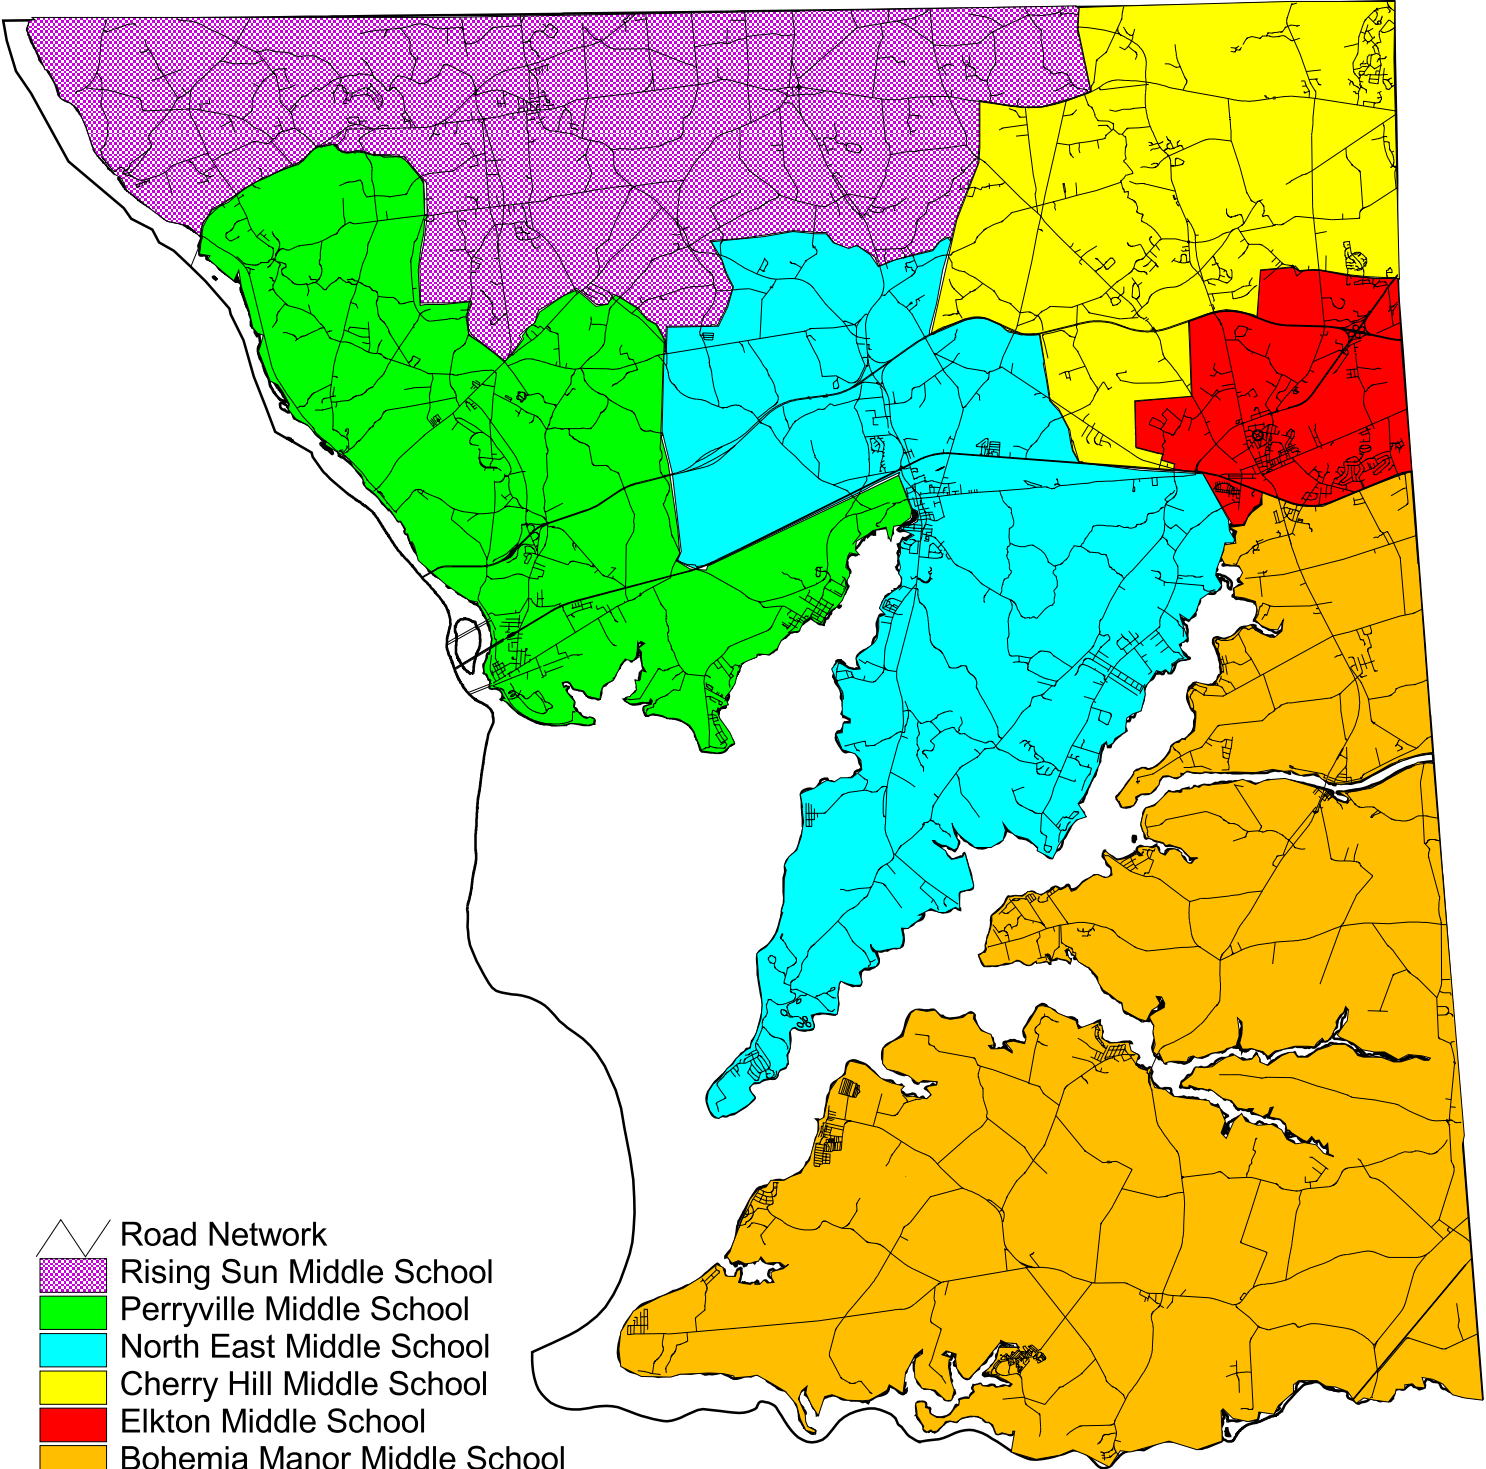

Middle School Attendance Areas

-  Road Network
-  Rising Sun Middle School
-  Perryville Middle School
-  North East Middle School
-  Cherry Hill Middle School
-  Elkton Middle School
-  Bohemia Manor Middle School
-  County Boundary

0.8 0 0.8 1.6 Miles

Cecil County
Office of Planning & Zoning
June 19, 2002
Drawn by DRB