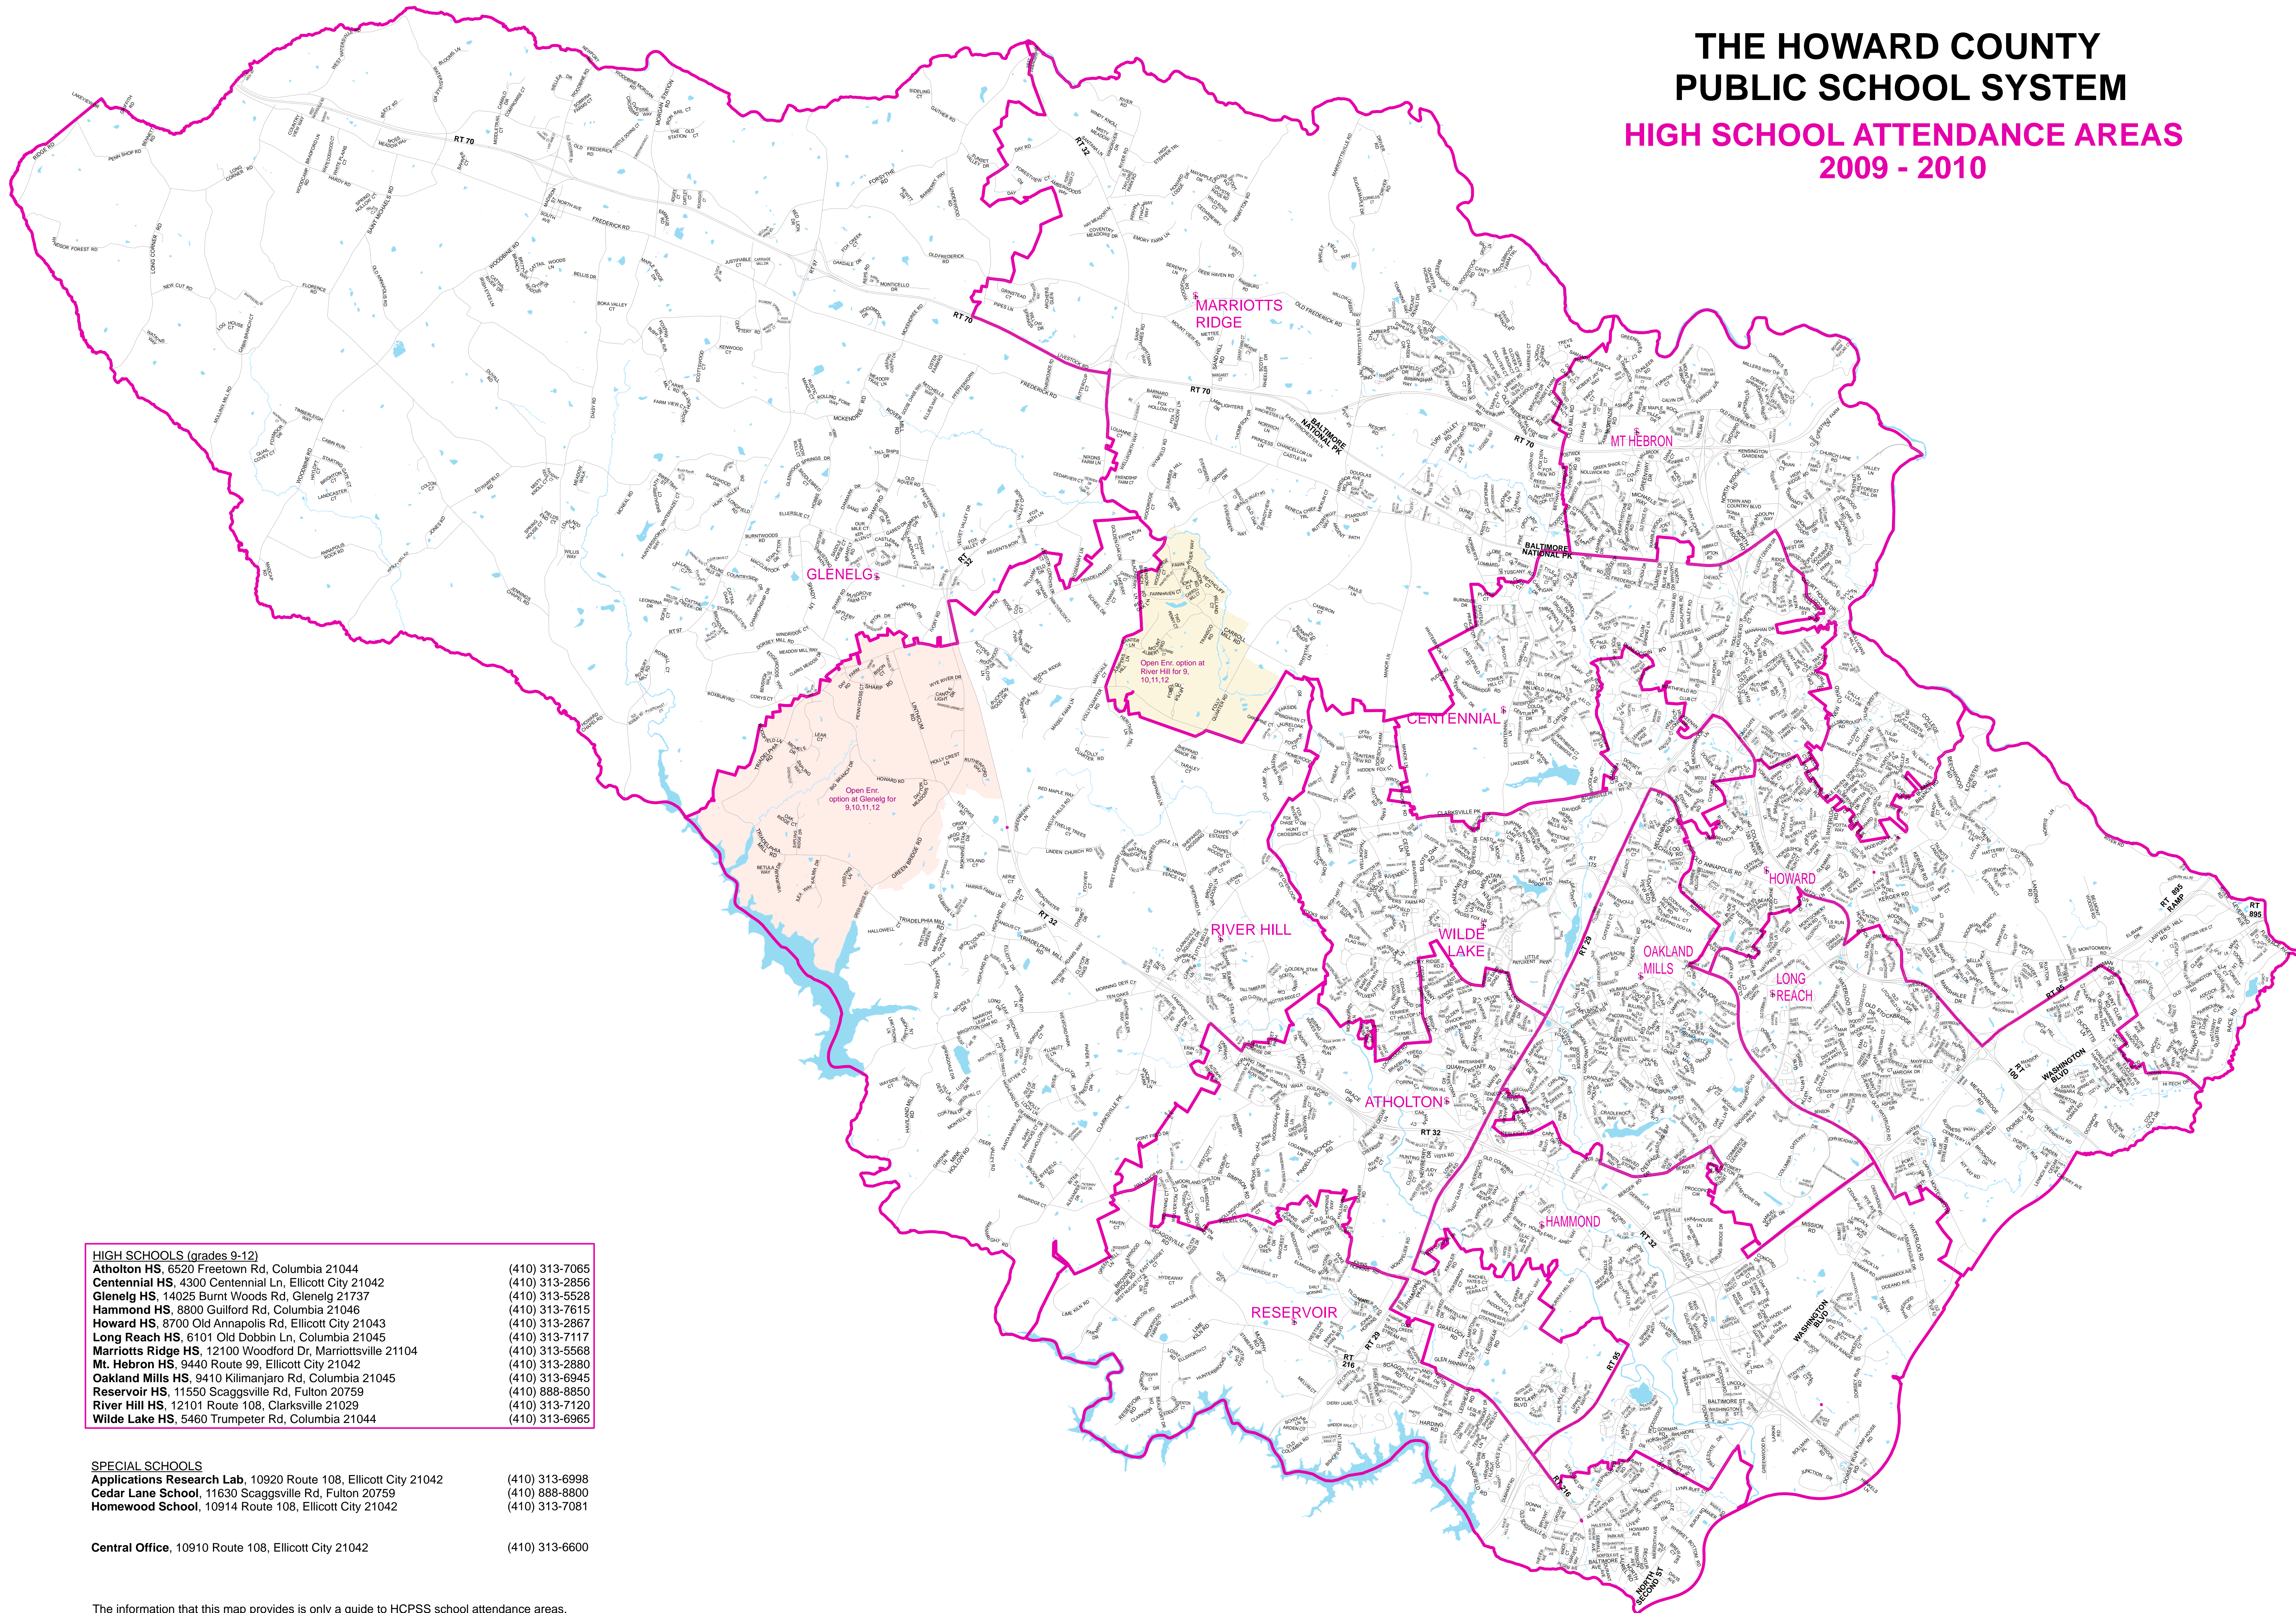

THE HOWARD COUNTY PUBLIC SCHOOL SYSTEM

HIGH SCHOOL ATTENDANCE AREAS 2009 - 2010

HIGH SCHOOLS (grades 9-12)	
Atholton HS, 6520 Freetown Rd, Columbia 21044	(410) 313-7065
Centennial HS, 4300 Centennial Ln, Ellicott City 21042	(410) 313-2856
Glenelg HS, 14025 Burnt Woods Rd, Glenelg 21737	(410) 313-5528
Hammond HS, 8800 Guilford Rd, Columbia 21046	(410) 313-7615
Howard HS, 8700 Old Annapolis Rd, Ellicott City 21043	(410) 313-2867
Long Reach HS, 6101 Old Dobbin Ln, Columbia 21045	(410) 313-7117
Marriotts Ridge HS, 12100 Woodford Dr, Marriottsville 21104	(410) 313-5568
Mt. Hebron HS, 9440 Route 99, Ellicott City 21042	(410) 313-2880
Oakland Mills HS, 9410 Kilimanjaro Rd, Columbia 21045	(410) 313-6945
Reservoir HS, 11550 Scaggsville Rd, Fulton 20759	(410) 888-8850
River Hill HS, 12101 Route 108, Clarksville 21029	(410) 313-7120
Wilde Lake HS, 5460 Trumpeter Rd, Columbia 21044	(410) 313-6965