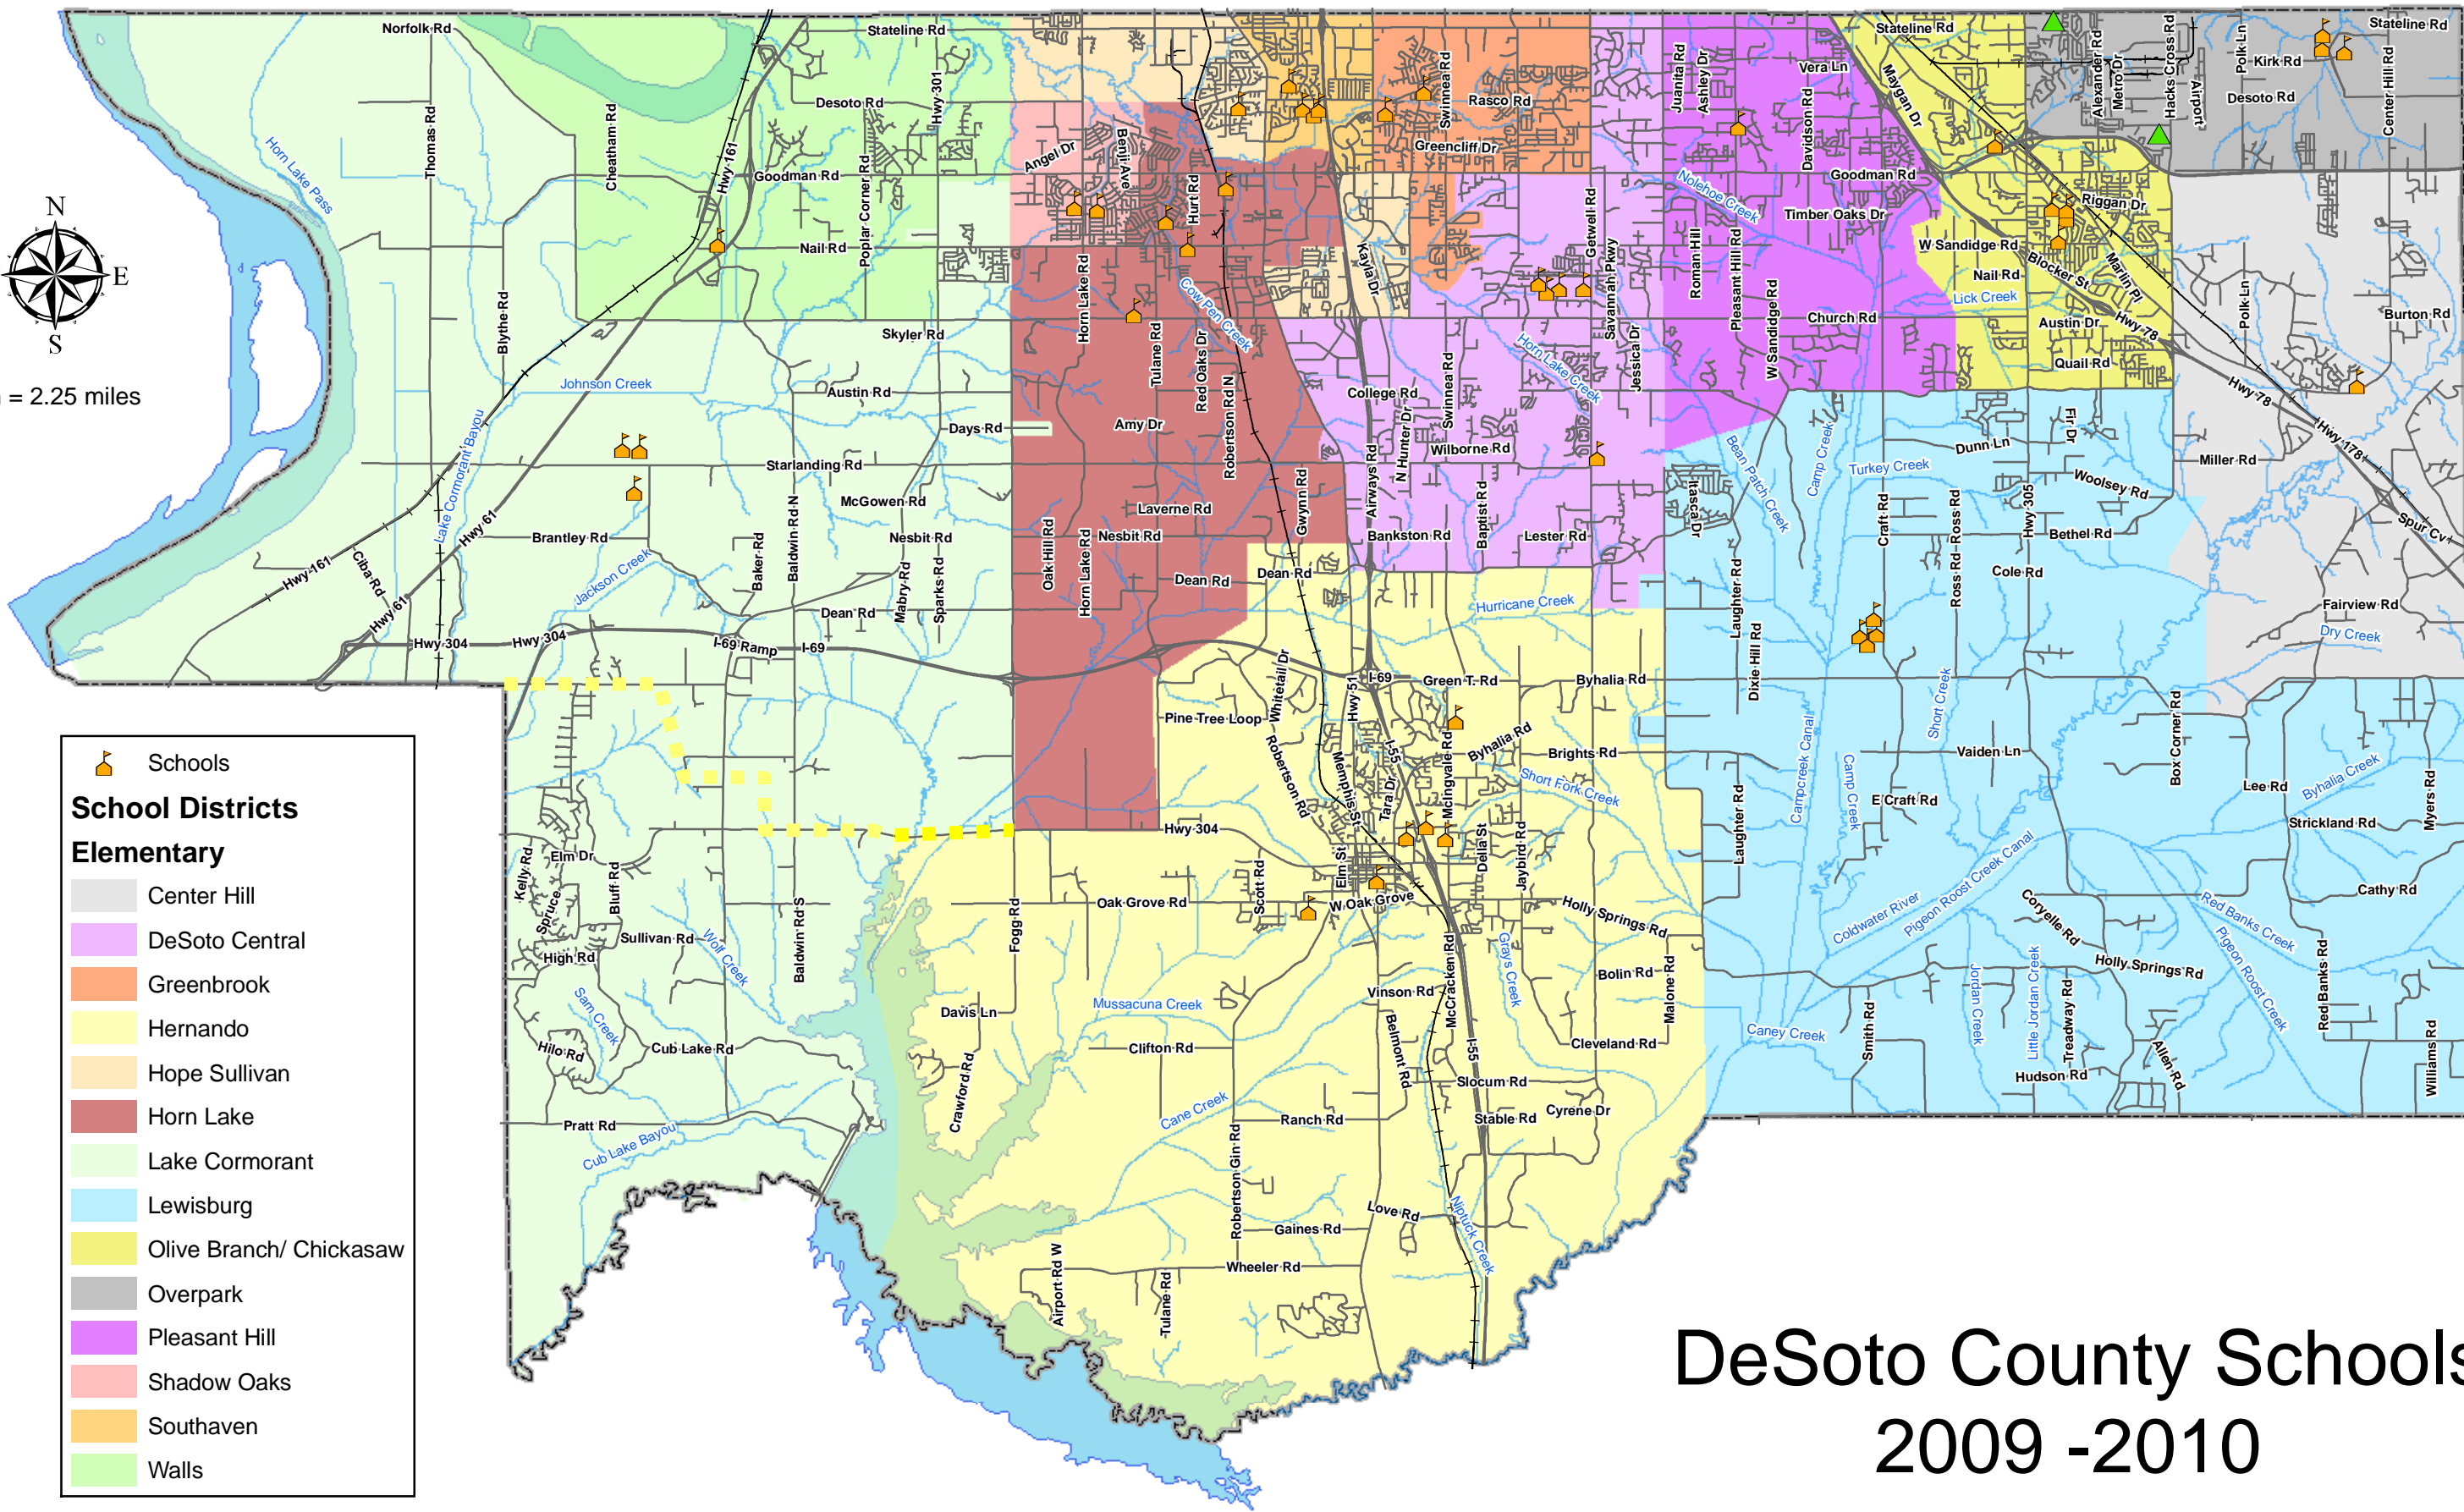

1 in = 2.25 miles

- Schools
- School Districts**
- Elementary**
- Center Hill
- DeSoto Central
- Greenbrook
- Hernando
- Hope Sullivan
- Horn Lake
- Lake Cormorant
- Lewisburg
- Olive Branch/ Chickasaw
- Overpark
- Pleasant Hill
- Shadow Oaks
- Southaven
- Walls

DeSoto County Schools 2009 -2010