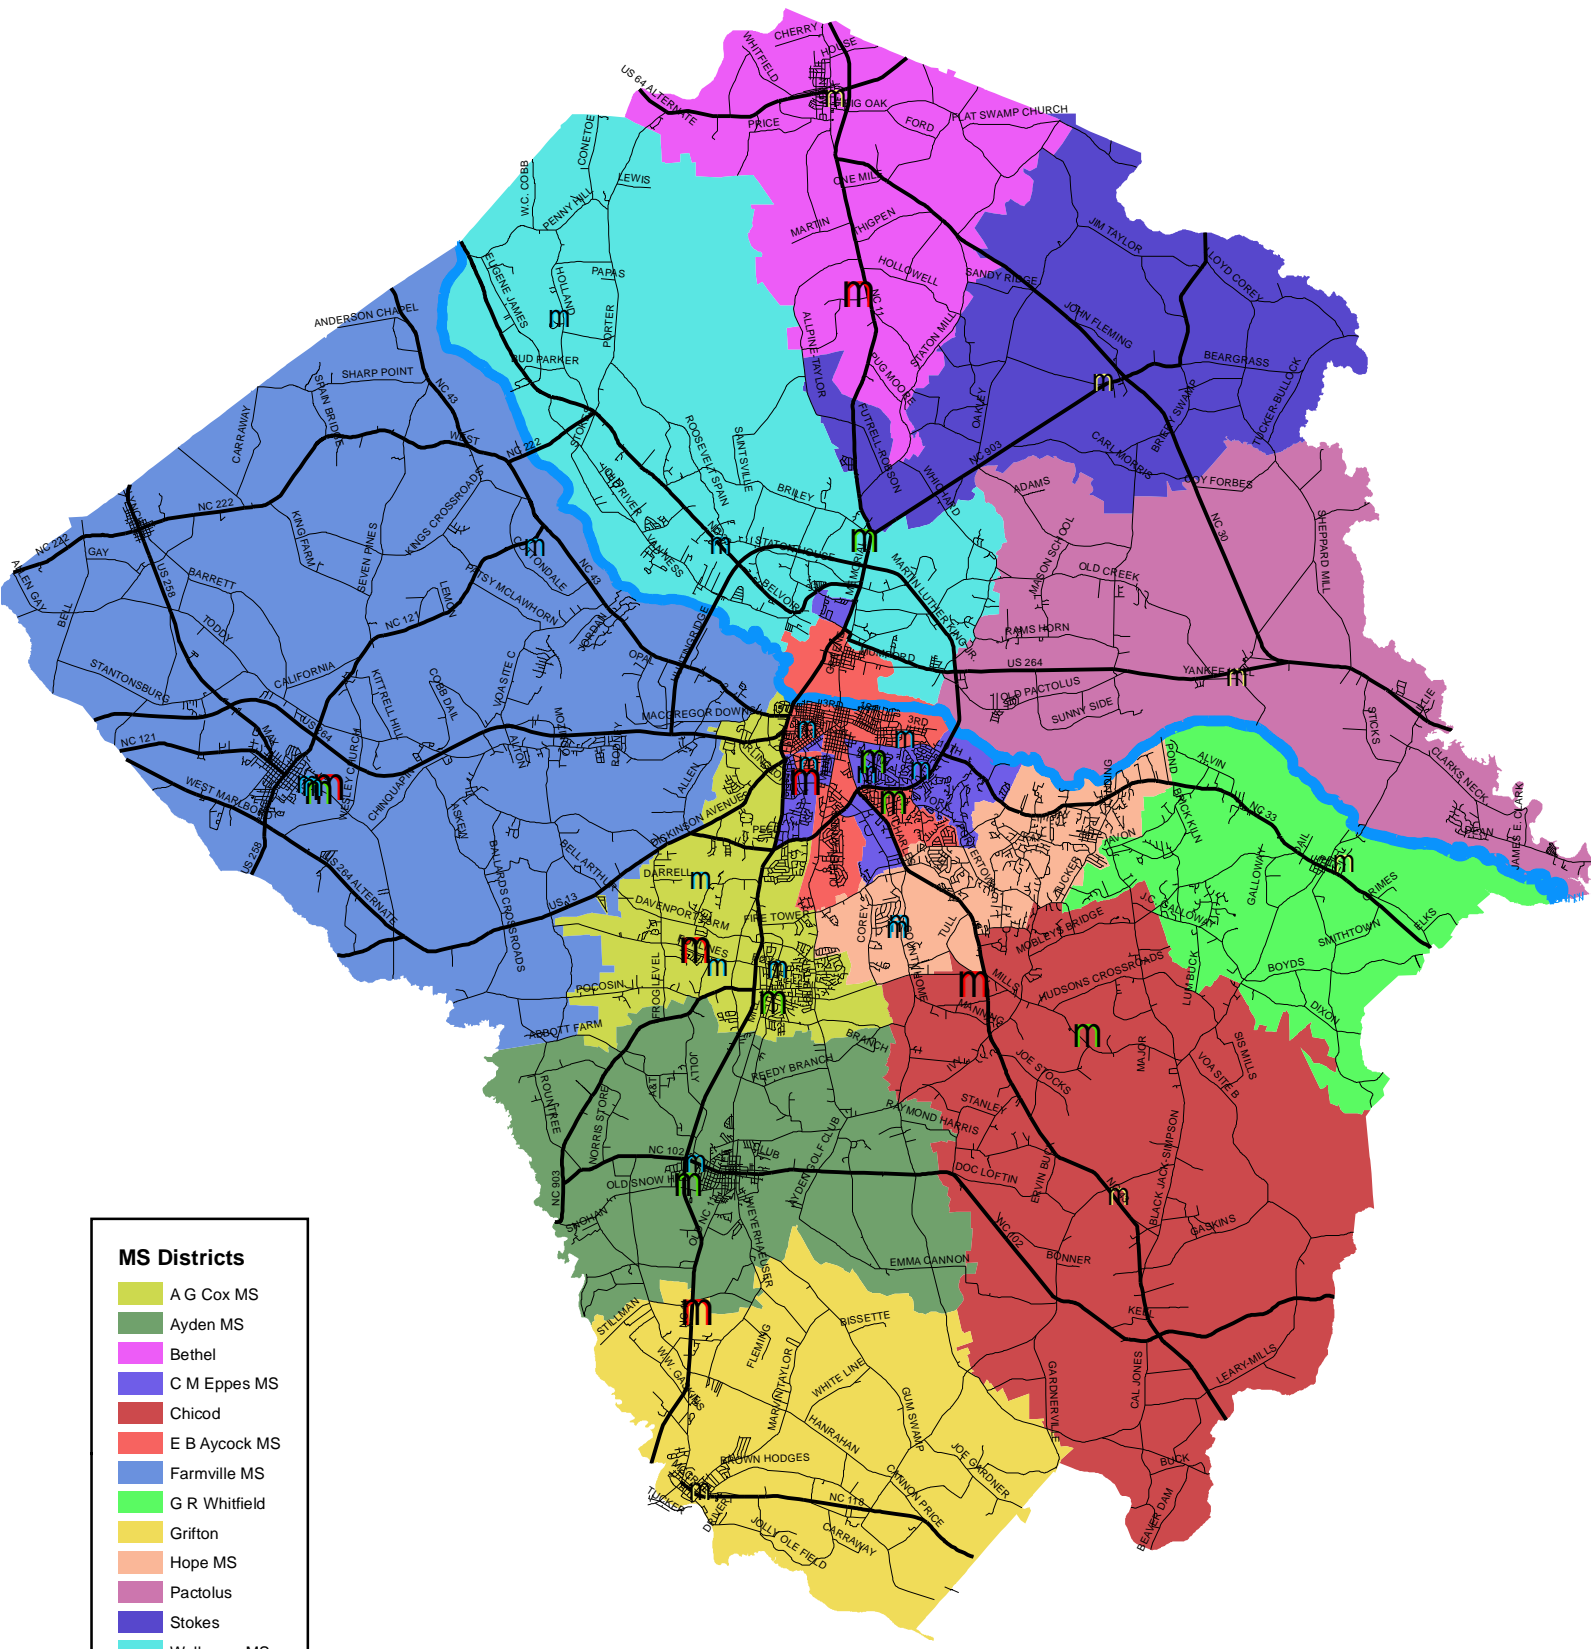

Pitt County Schools 2009-10  
Current Districts

- MS Districts**
- AG Cox MS
  - Ayden MS
  - Bethel
  - C M Eppes MS
  - Chicod
  - E B Aycock MS
  - Farmville MS
  - G R Whitfield
  - Grifton
  - Hope MS
  - Pactolus
  - Stokes
  - Wellcome MS