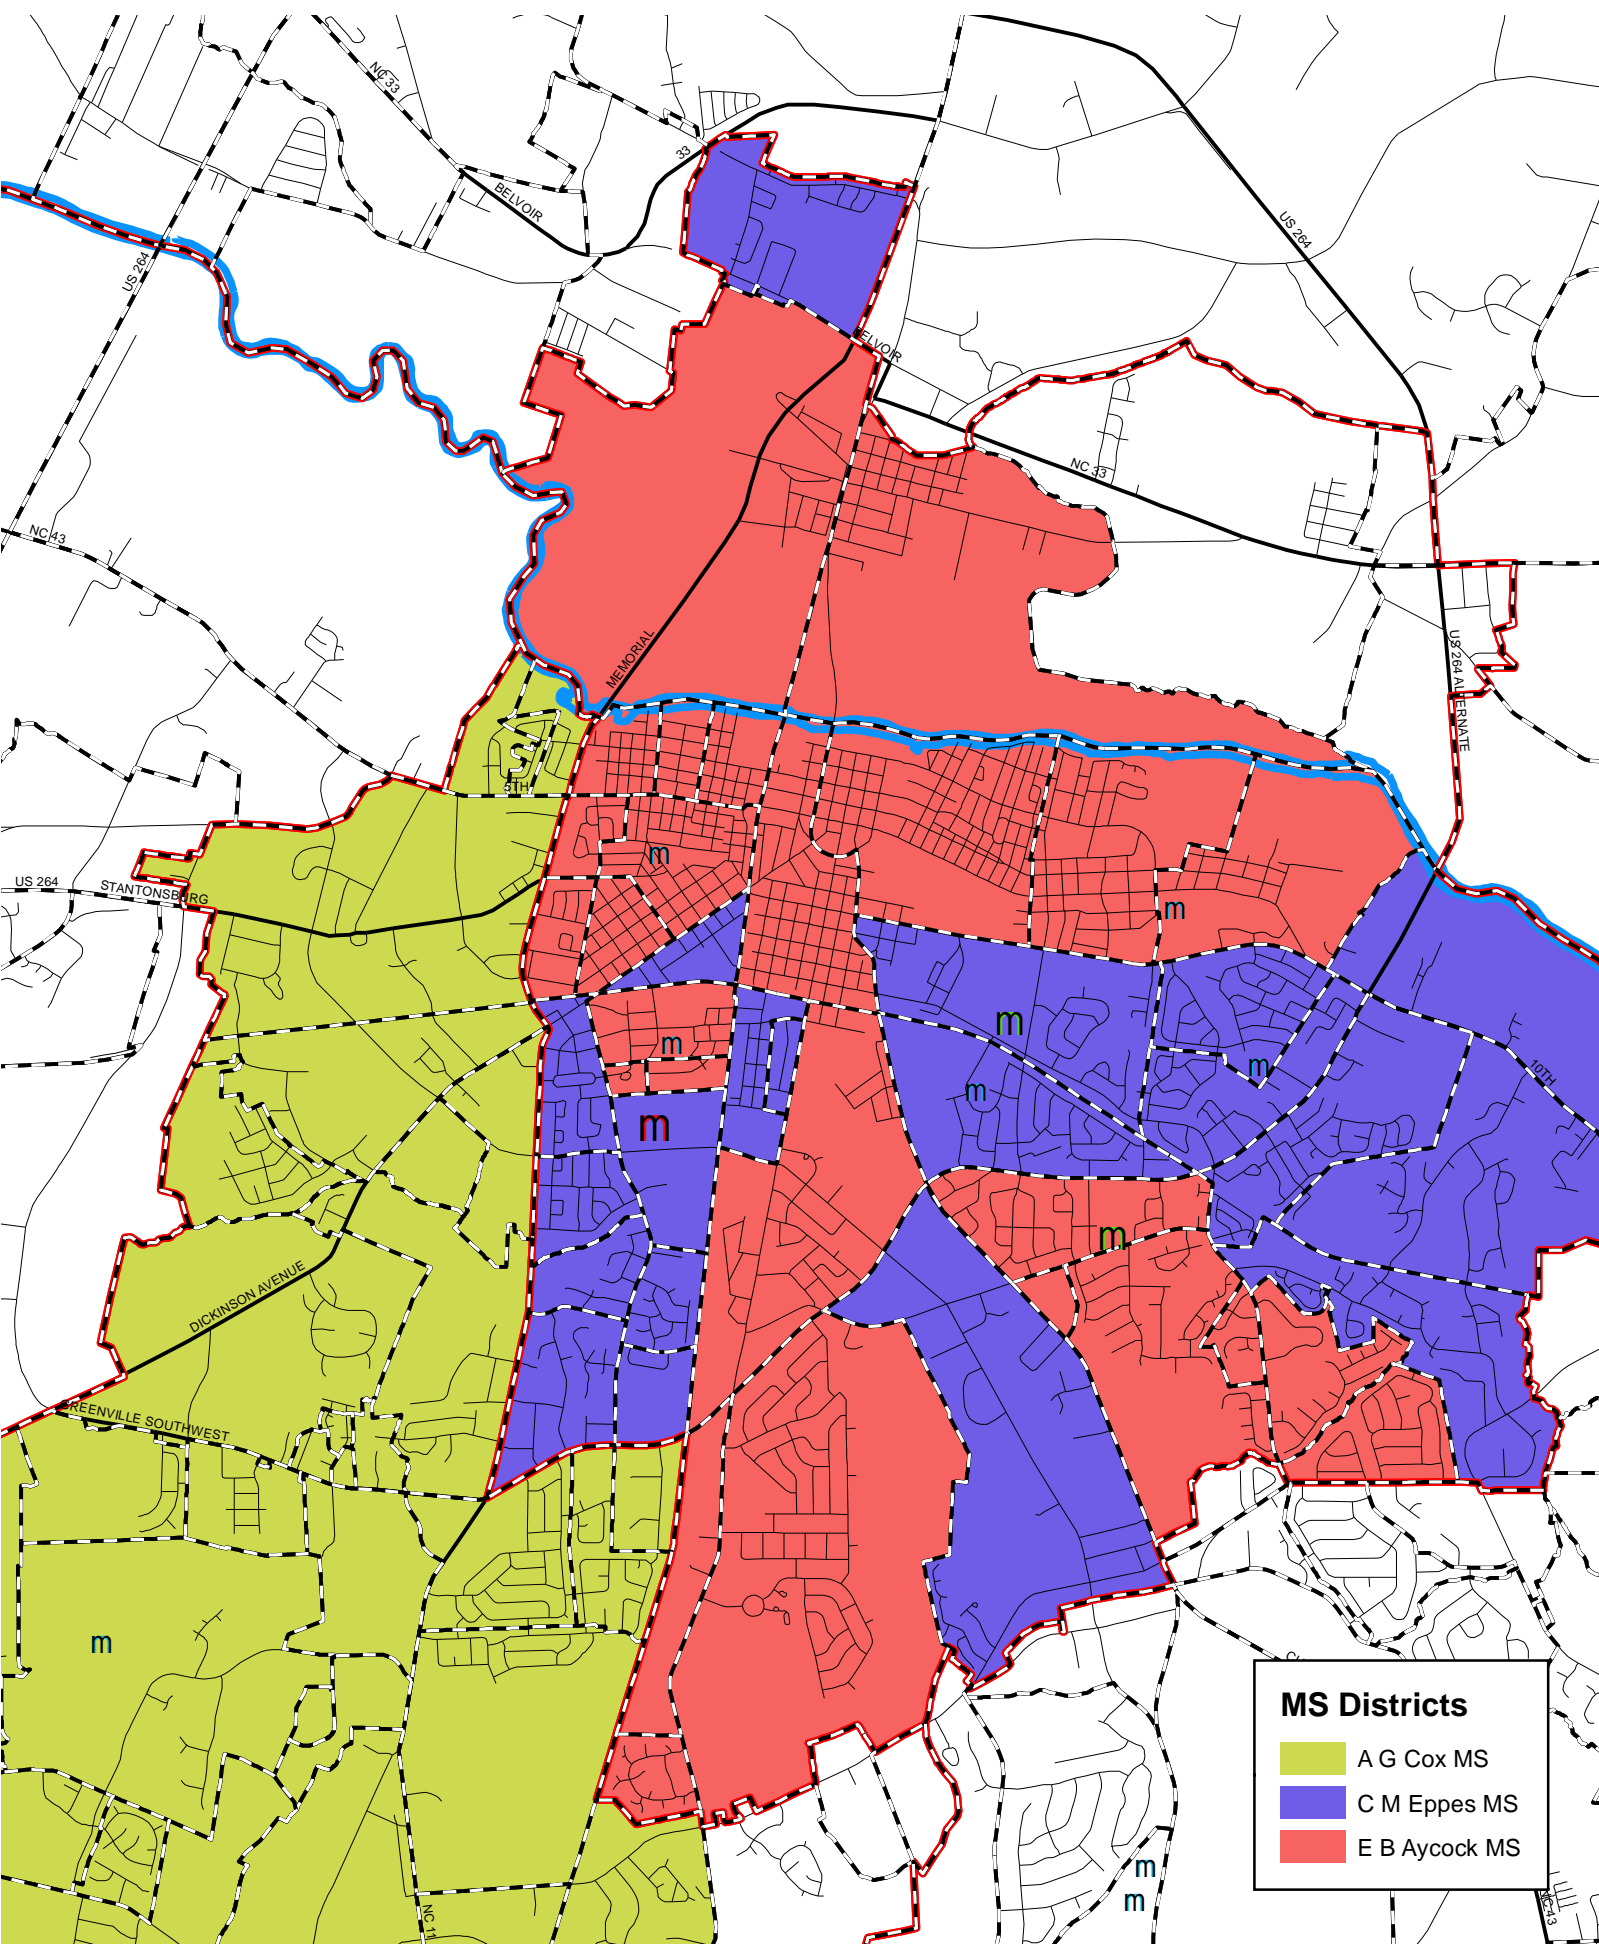

Pitt County Schools 2009-10  
Current Districts

**MS Districts**

-  A G Cox MS
-  C M Eppes MS
-  E B Aycock MS