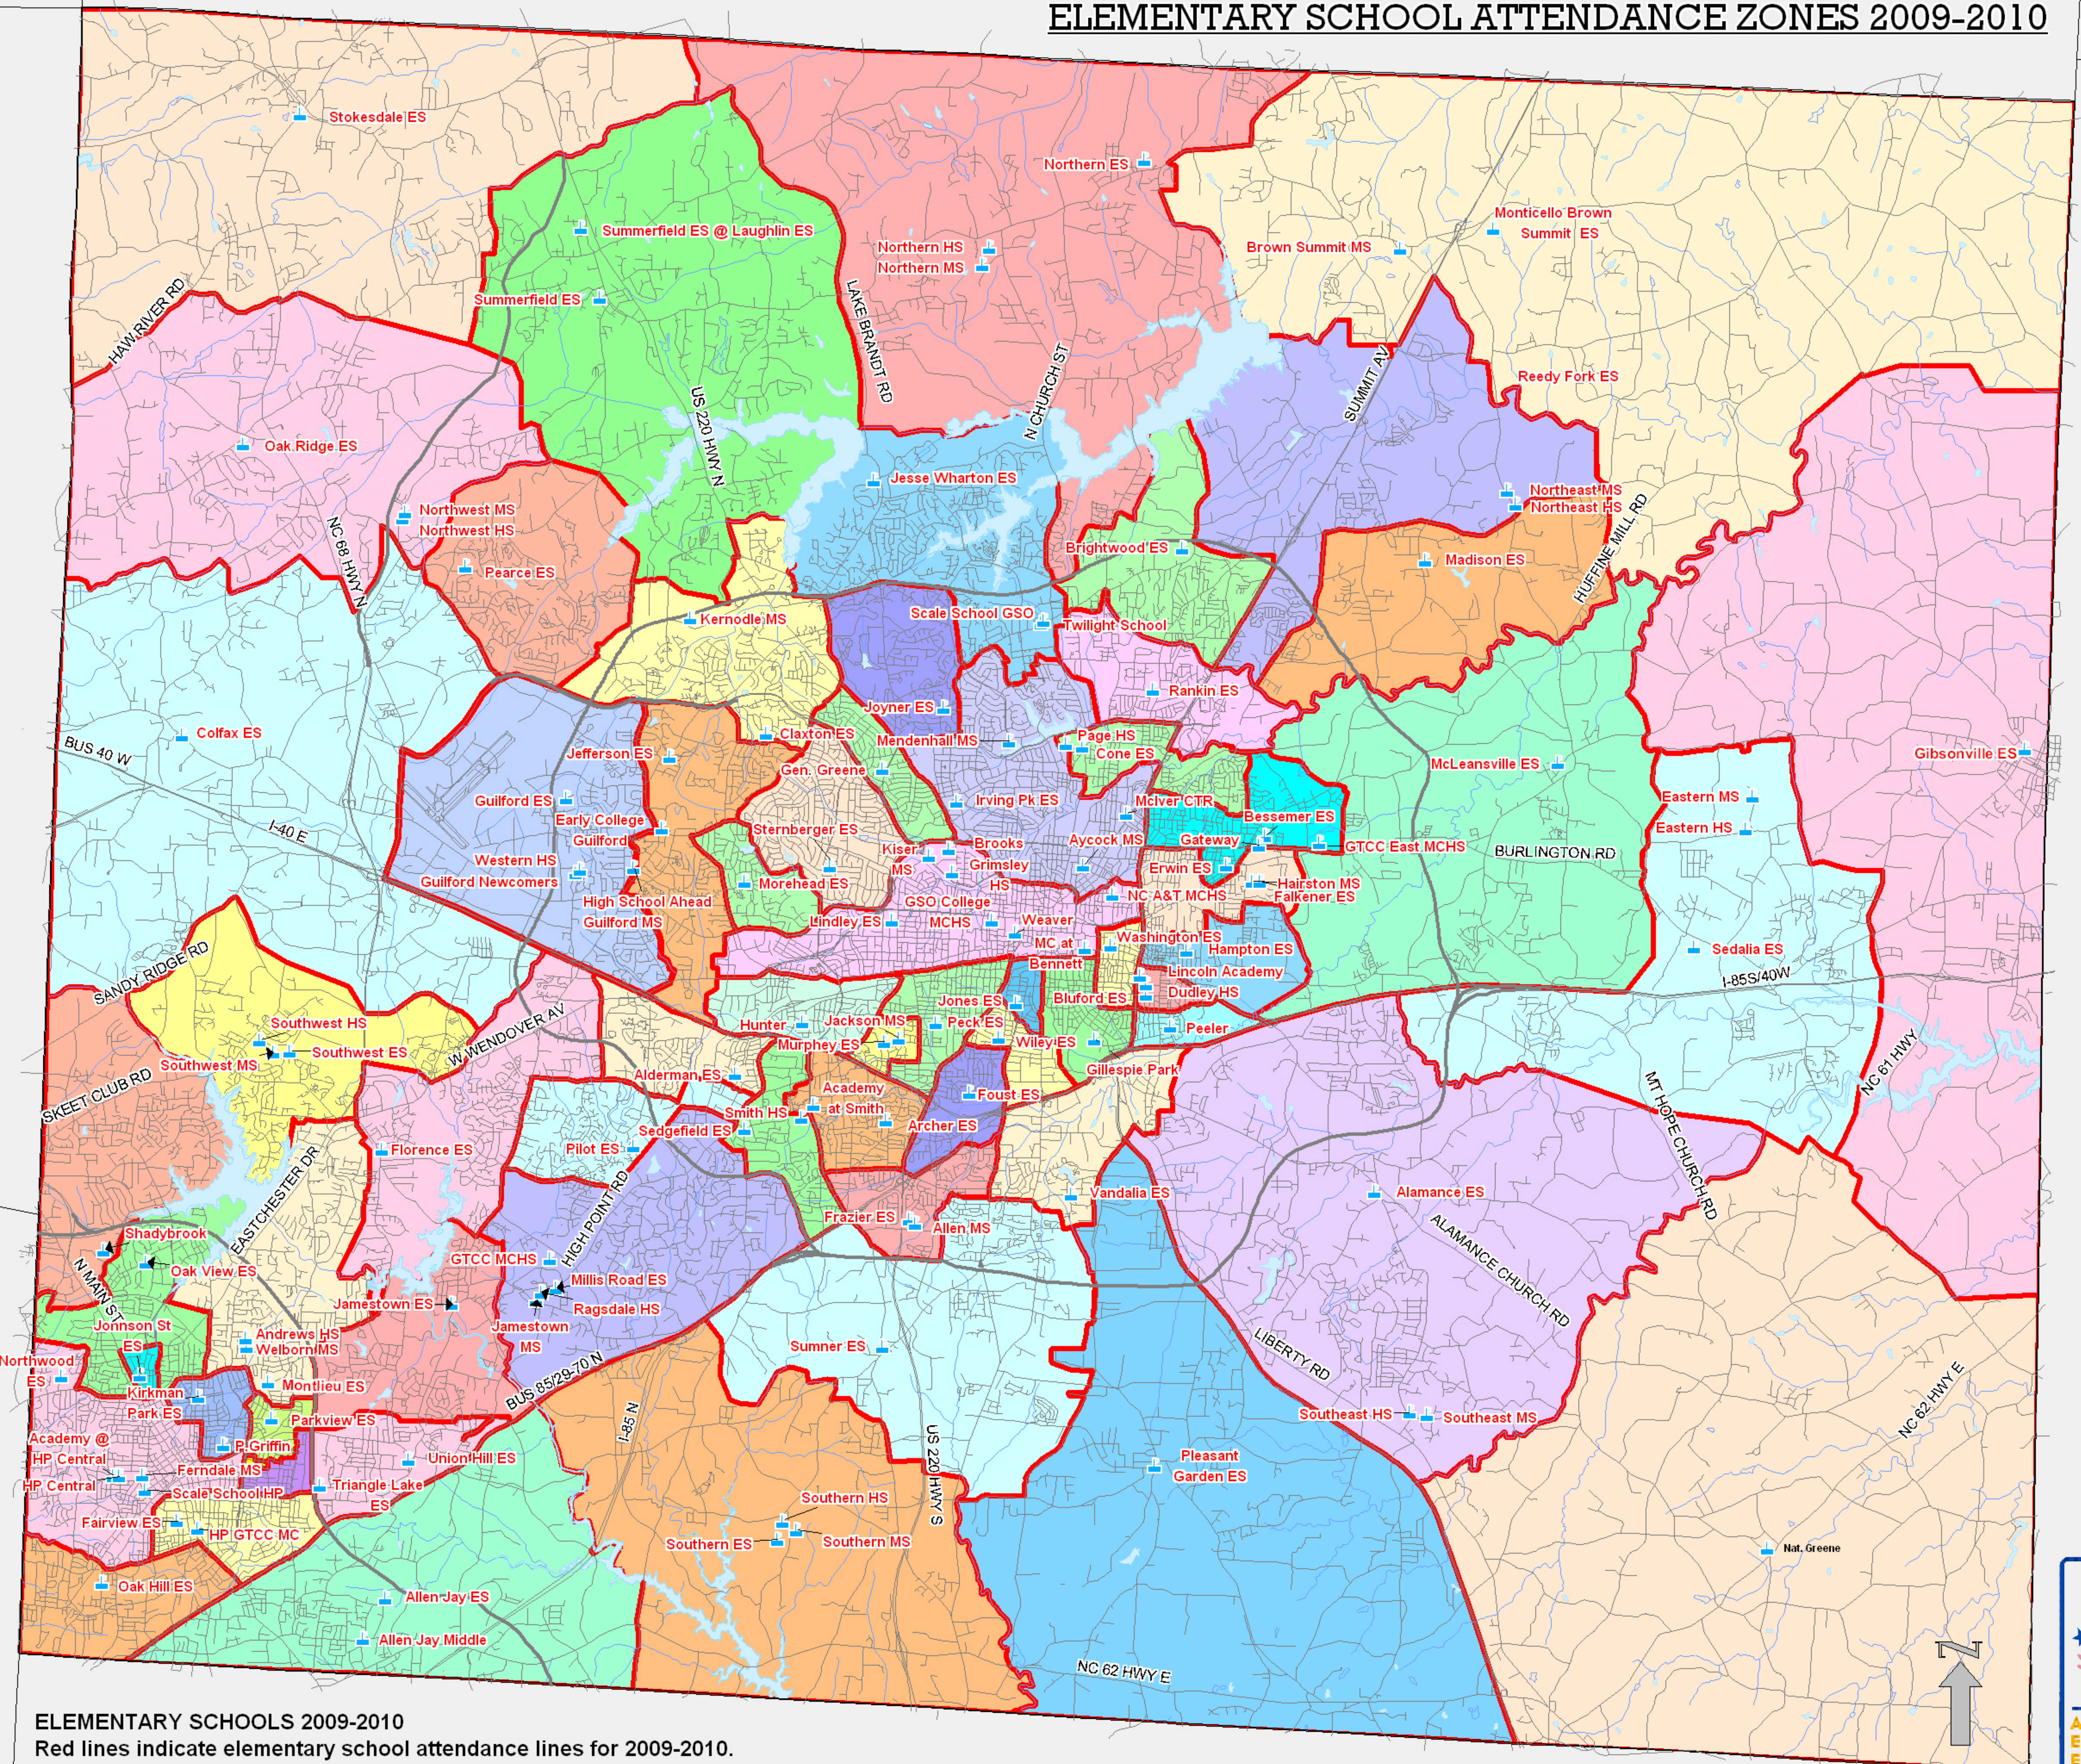

ELEMENTARY SCHOOL ATTENDANCE ZONES 2009-2010

GUILFORD COUNTY SCHOOLS

ELEMENTARY SCHOOLS 2009-2010

Red lines indicate elementary school attendance lines for 2009-2010.

Color shaded areas indicate the plan adopted February 21, 2006.

Call 370-8303 to check addresses near boundaries.