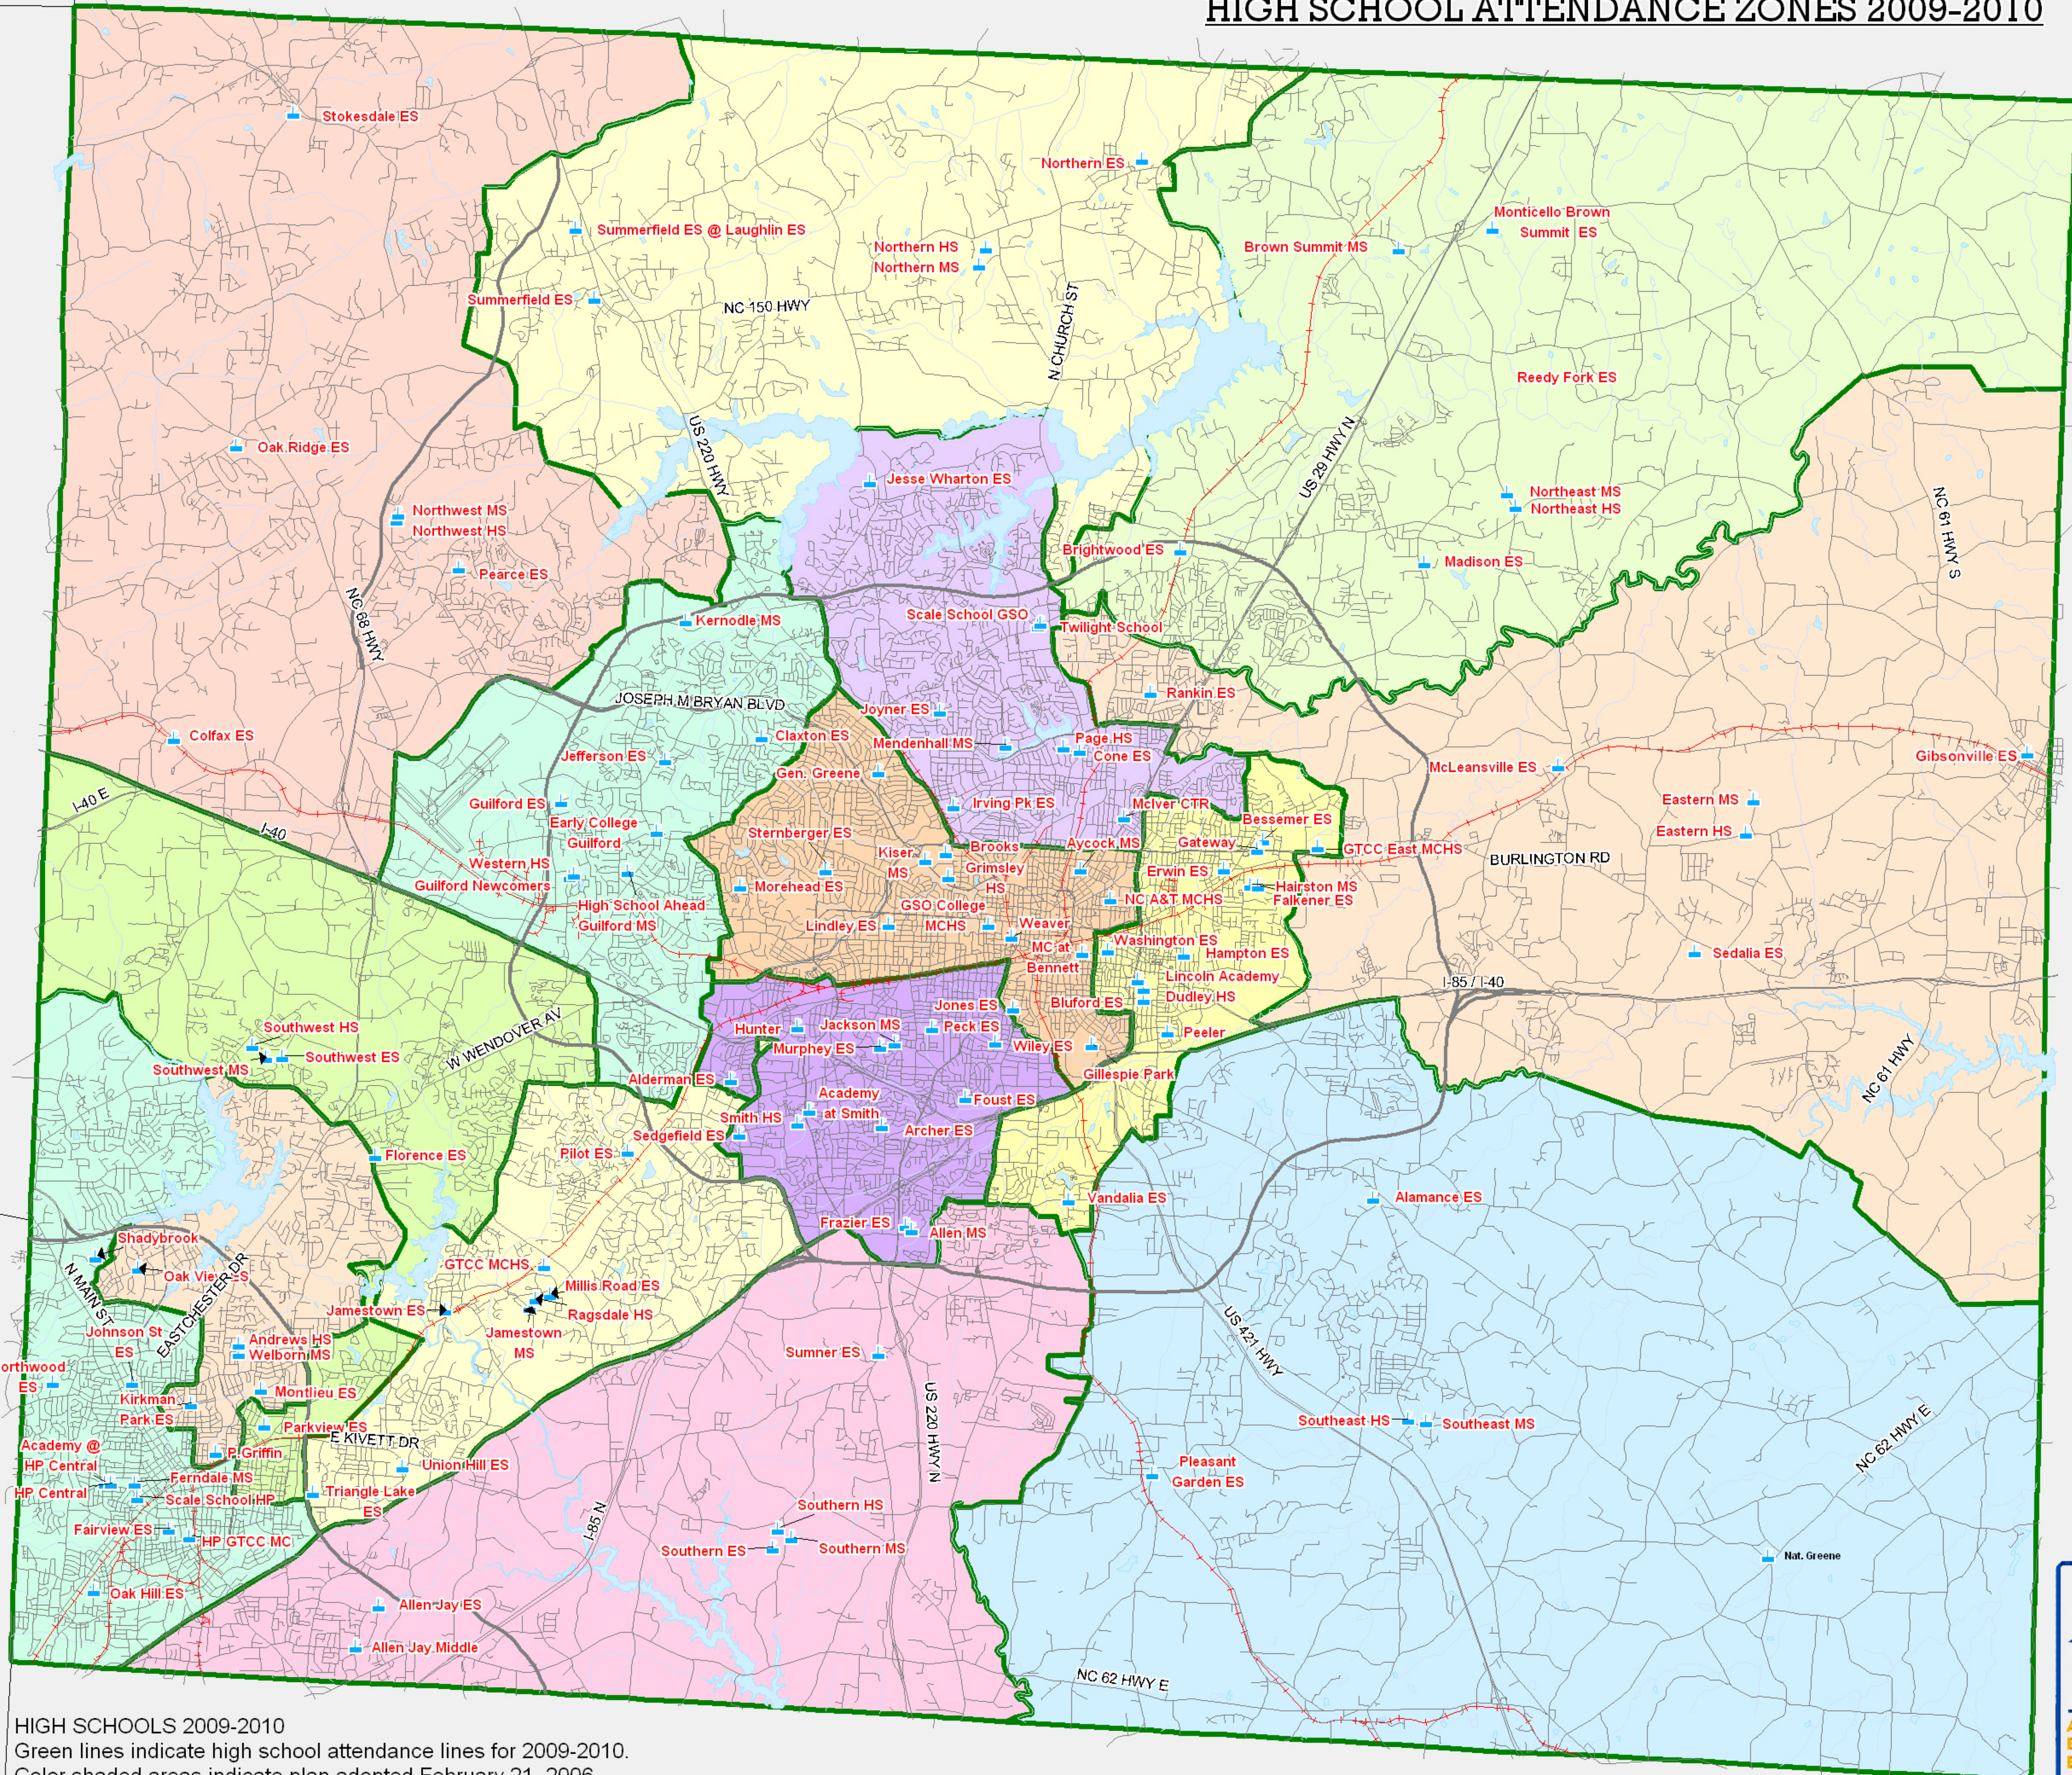

# HIGH SCHOOL ATTENDANCE ZONES 2009-2010

GUILFORD COUNTY SCHOOLS

HIGH SCHOOLS 2009-2010  
 Green lines indicate high school attendance lines for 2009-2010.  
 Color shaded areas indicate plan adopted February 21, 2006.  
 Call 370-8303 to check addresses near boundaries.