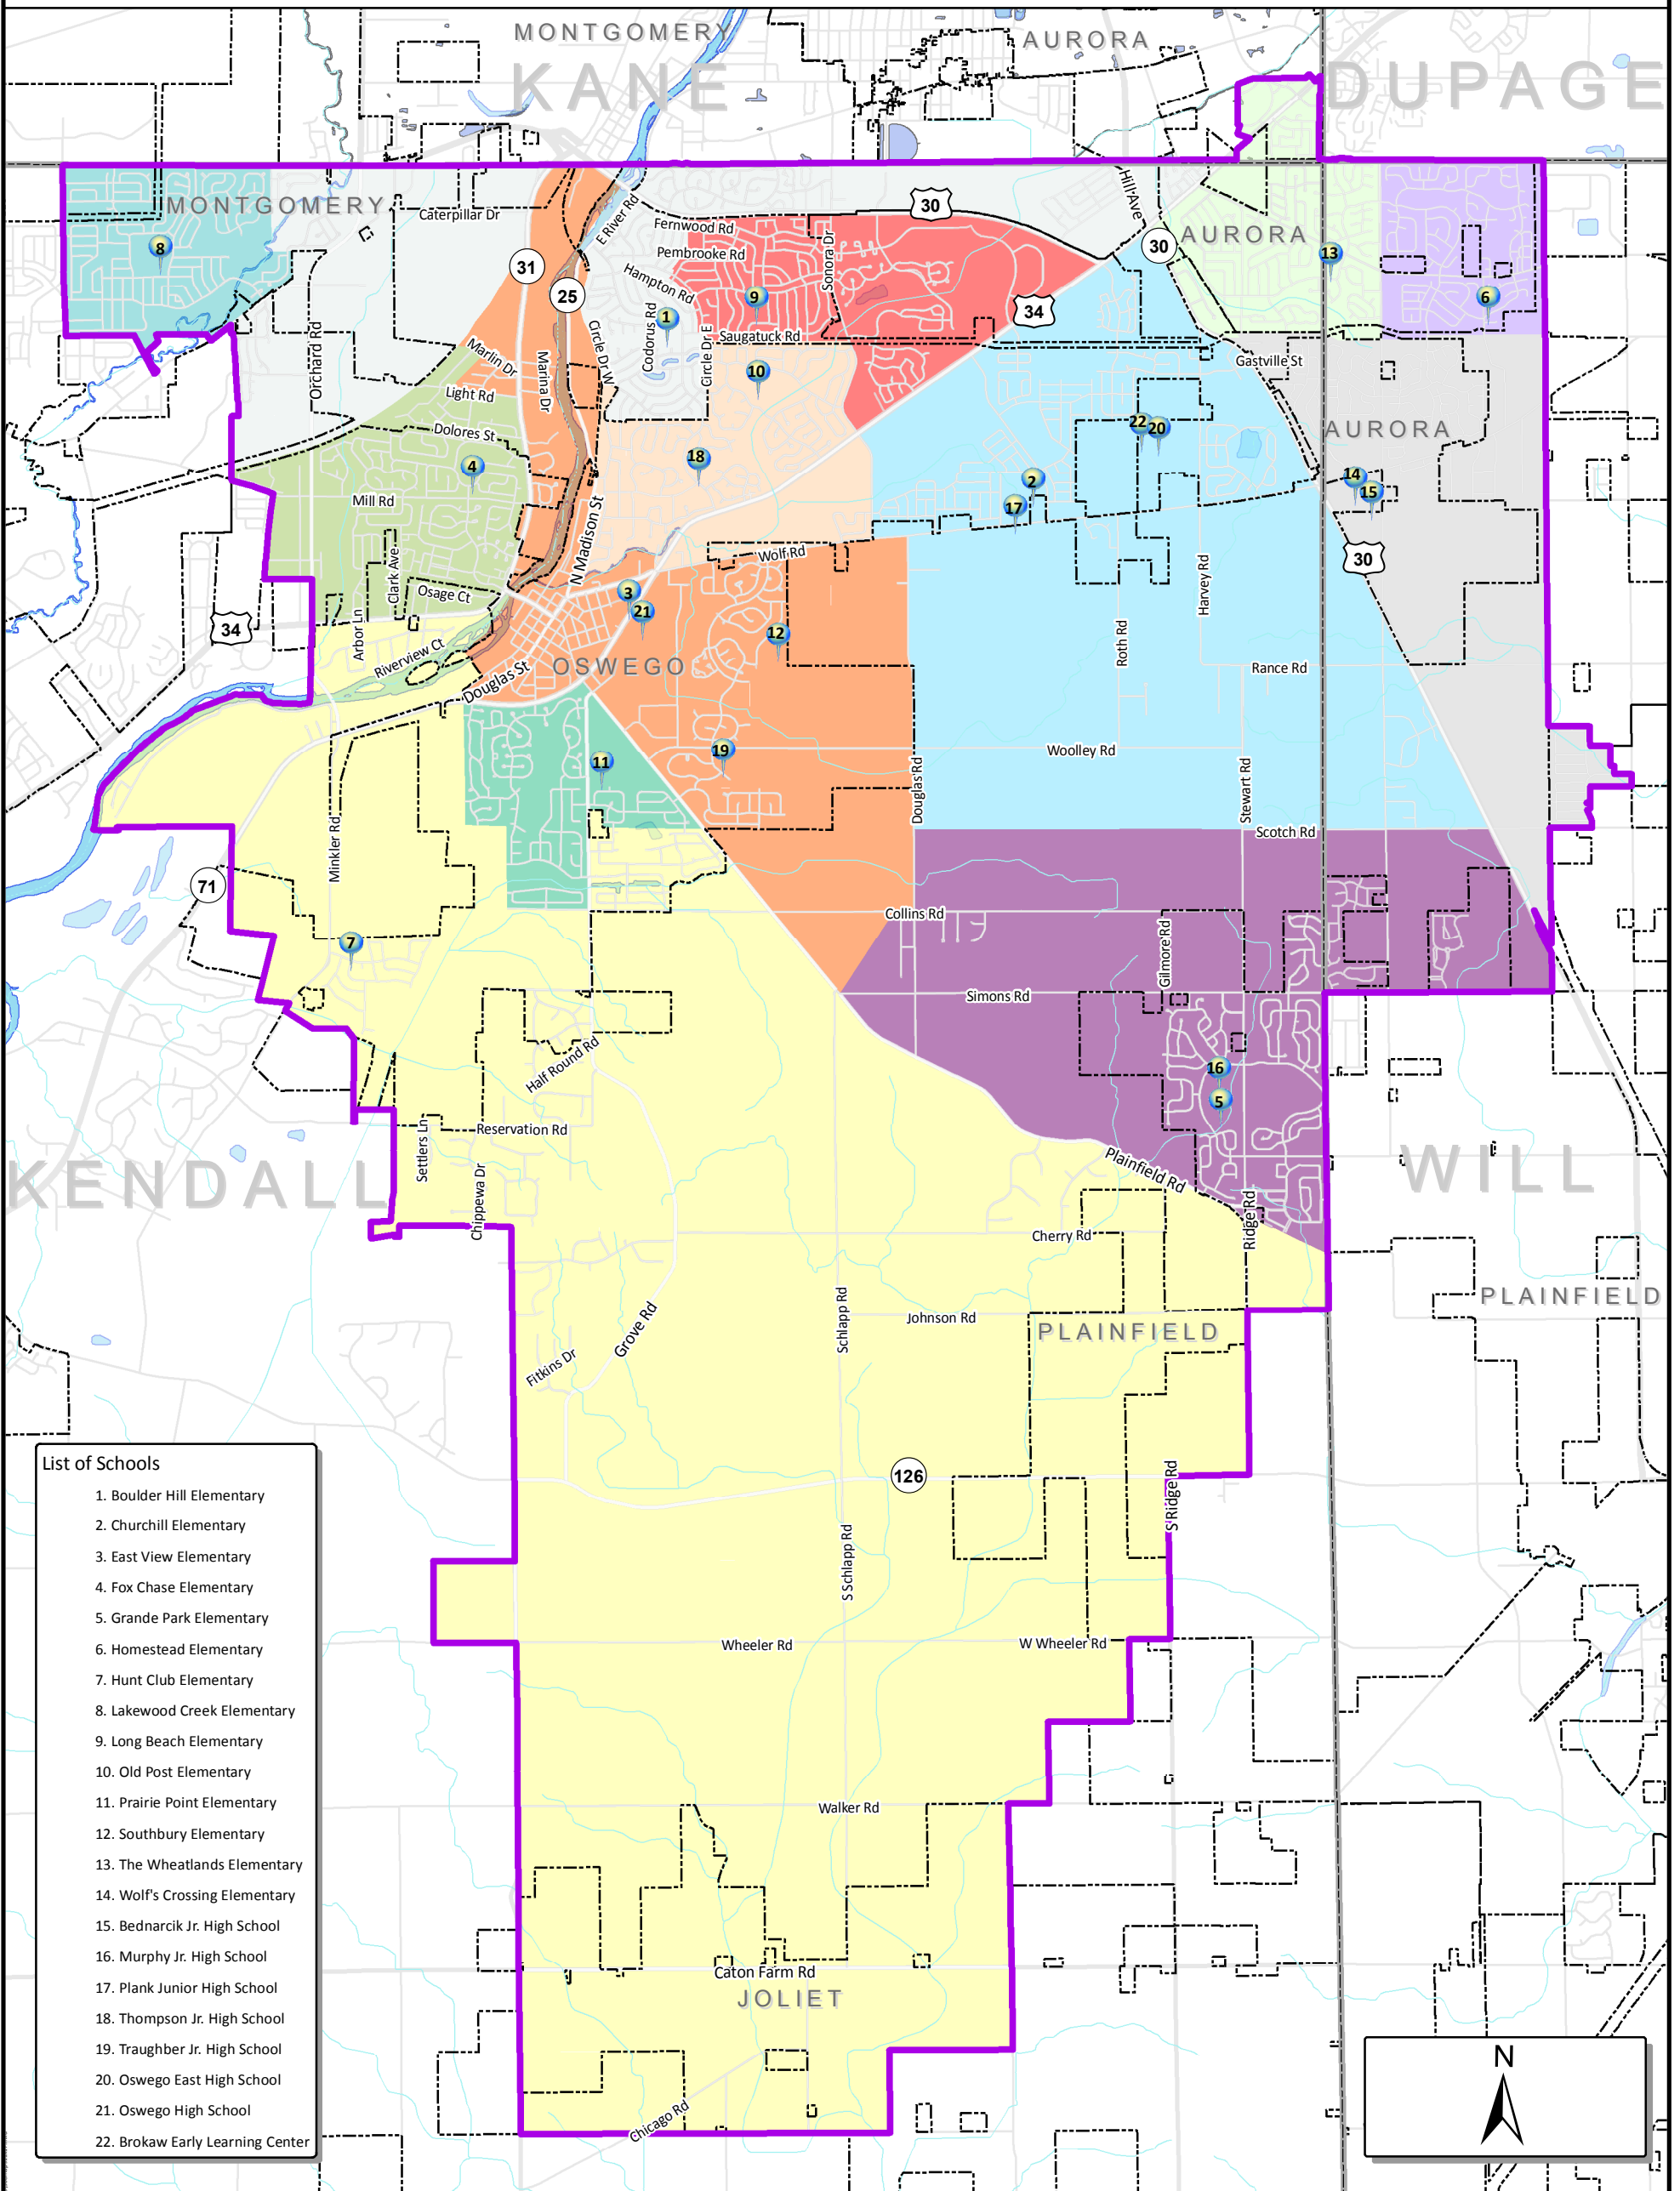

Oswego Community Unit School District - Elementary Attendance Areas 2009-10

- List of Schools**
1. Boulder Hill Elementary
 2. Churchill Elementary
 3. East View Elementary
 4. Fox Chase Elementary
 5. Grande Park Elementary
 6. Homestead Elementary
 7. Hunt Club Elementary
 8. Lakewood Creek Elementary
 9. Long Beach Elementary
 10. Old Post Elementary
 11. Prairie Point Elementary
 12. Southbury Elementary
 13. The Wheatlands Elementary
 14. Wolf's Crossing Elementary
 15. Bednarcik Jr. High School
 16. Murphy Jr. High School
 17. Plank Junior High School
 18. Thompson Jr. High School
 19. Traugber Jr. High School
 20. Oswego East High School
 21. Oswego High School
 22. Brokaw Early Learning Center

Schools	Boulder Hill Elementary	Hunt Club Elementary	Southbury Elementary
Municipalities	Churchill Elementary	Lakewood Creek Elementary	The Wheatlands Elementary
District Boundary	Fox Chase Elementary	Long Beach Elementary	Wolf's Crossing Elementary
	Grande Park Elementary	Old Post Elementary	
	Homestead Elementary	Prairie Point Elementary	

Data provided by Oswego Community Unit School District, Kendall County, Will County, Kane County, Oswego Township, Chicago Metropolitan Agency for Planning, Village of Oswego, Village of Plainfield, Village of Montgomery, City of Aurora, Illinois Dept of Transportation, US Census Bureau, US Geological Survey, and ESRI .