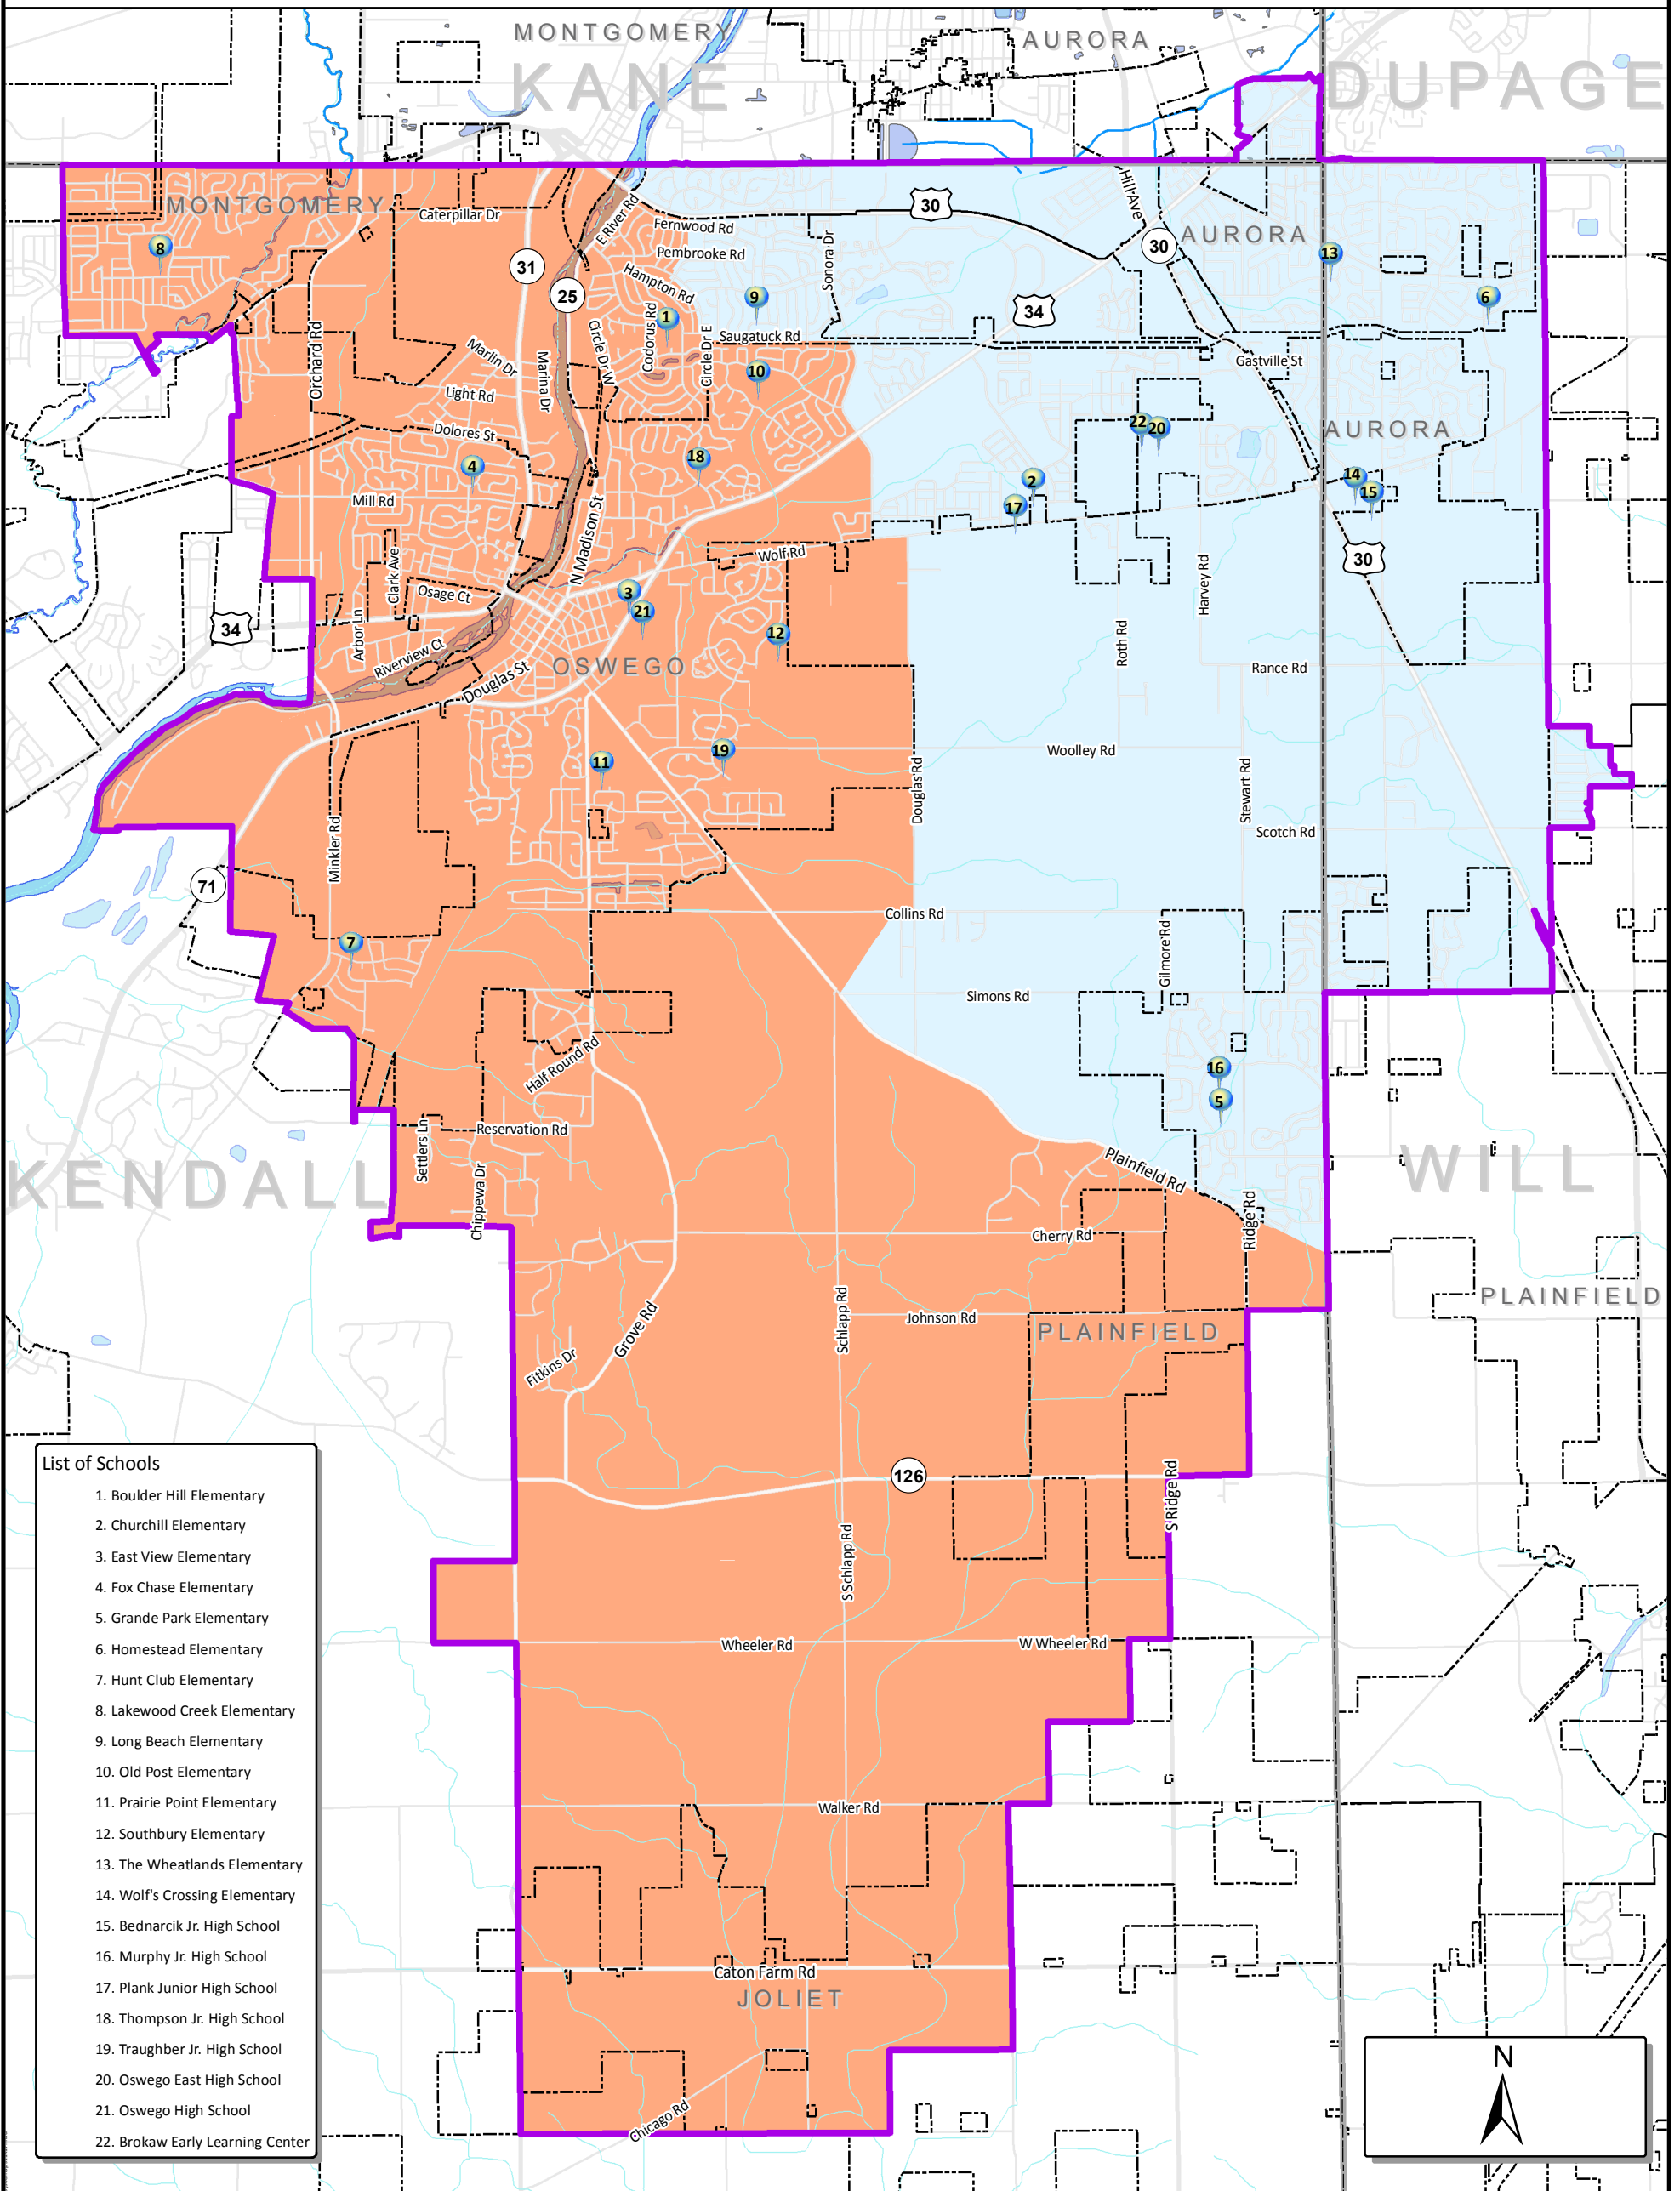

Oswego Community Unit School District - High School Attendance Areas 2009-10

- List of Schools**
1. Boulder Hill Elementary
 2. Churchill Elementary
 3. East View Elementary
 4. Fox Chase Elementary
 5. Grande Park Elementary
 6. Homestead Elementary
 7. Hunt Club Elementary
 8. Lakewood Creek Elementary
 9. Long Beach Elementary
 10. Old Post Elementary
 11. Prairie Point Elementary
 12. Southbury Elementary
 13. The Wheatlands Elementary
 14. Wolf's Crossing Elementary
 15. Bednarcik Jr. High School
 16. Murphy Jr. High School
 17. Plank Junior High School
 18. Thompson Jr. High School
 19. Traugber Jr. High School
 20. Oswego East High School
 21. Oswego High School
 22. Brokaw Early Learning Center

Data provided by Oswego Community Unit School District, Kendall County, Will County, Kane County, Oswego Township, Chicago Metropolitan Agency for Planning, Village of Oswego, Village of Plainfield, Village of Montgomery, City of Aurora, Illinois Dept of Transportation, US Census Bureau, US Geological Survey, and ESRI .