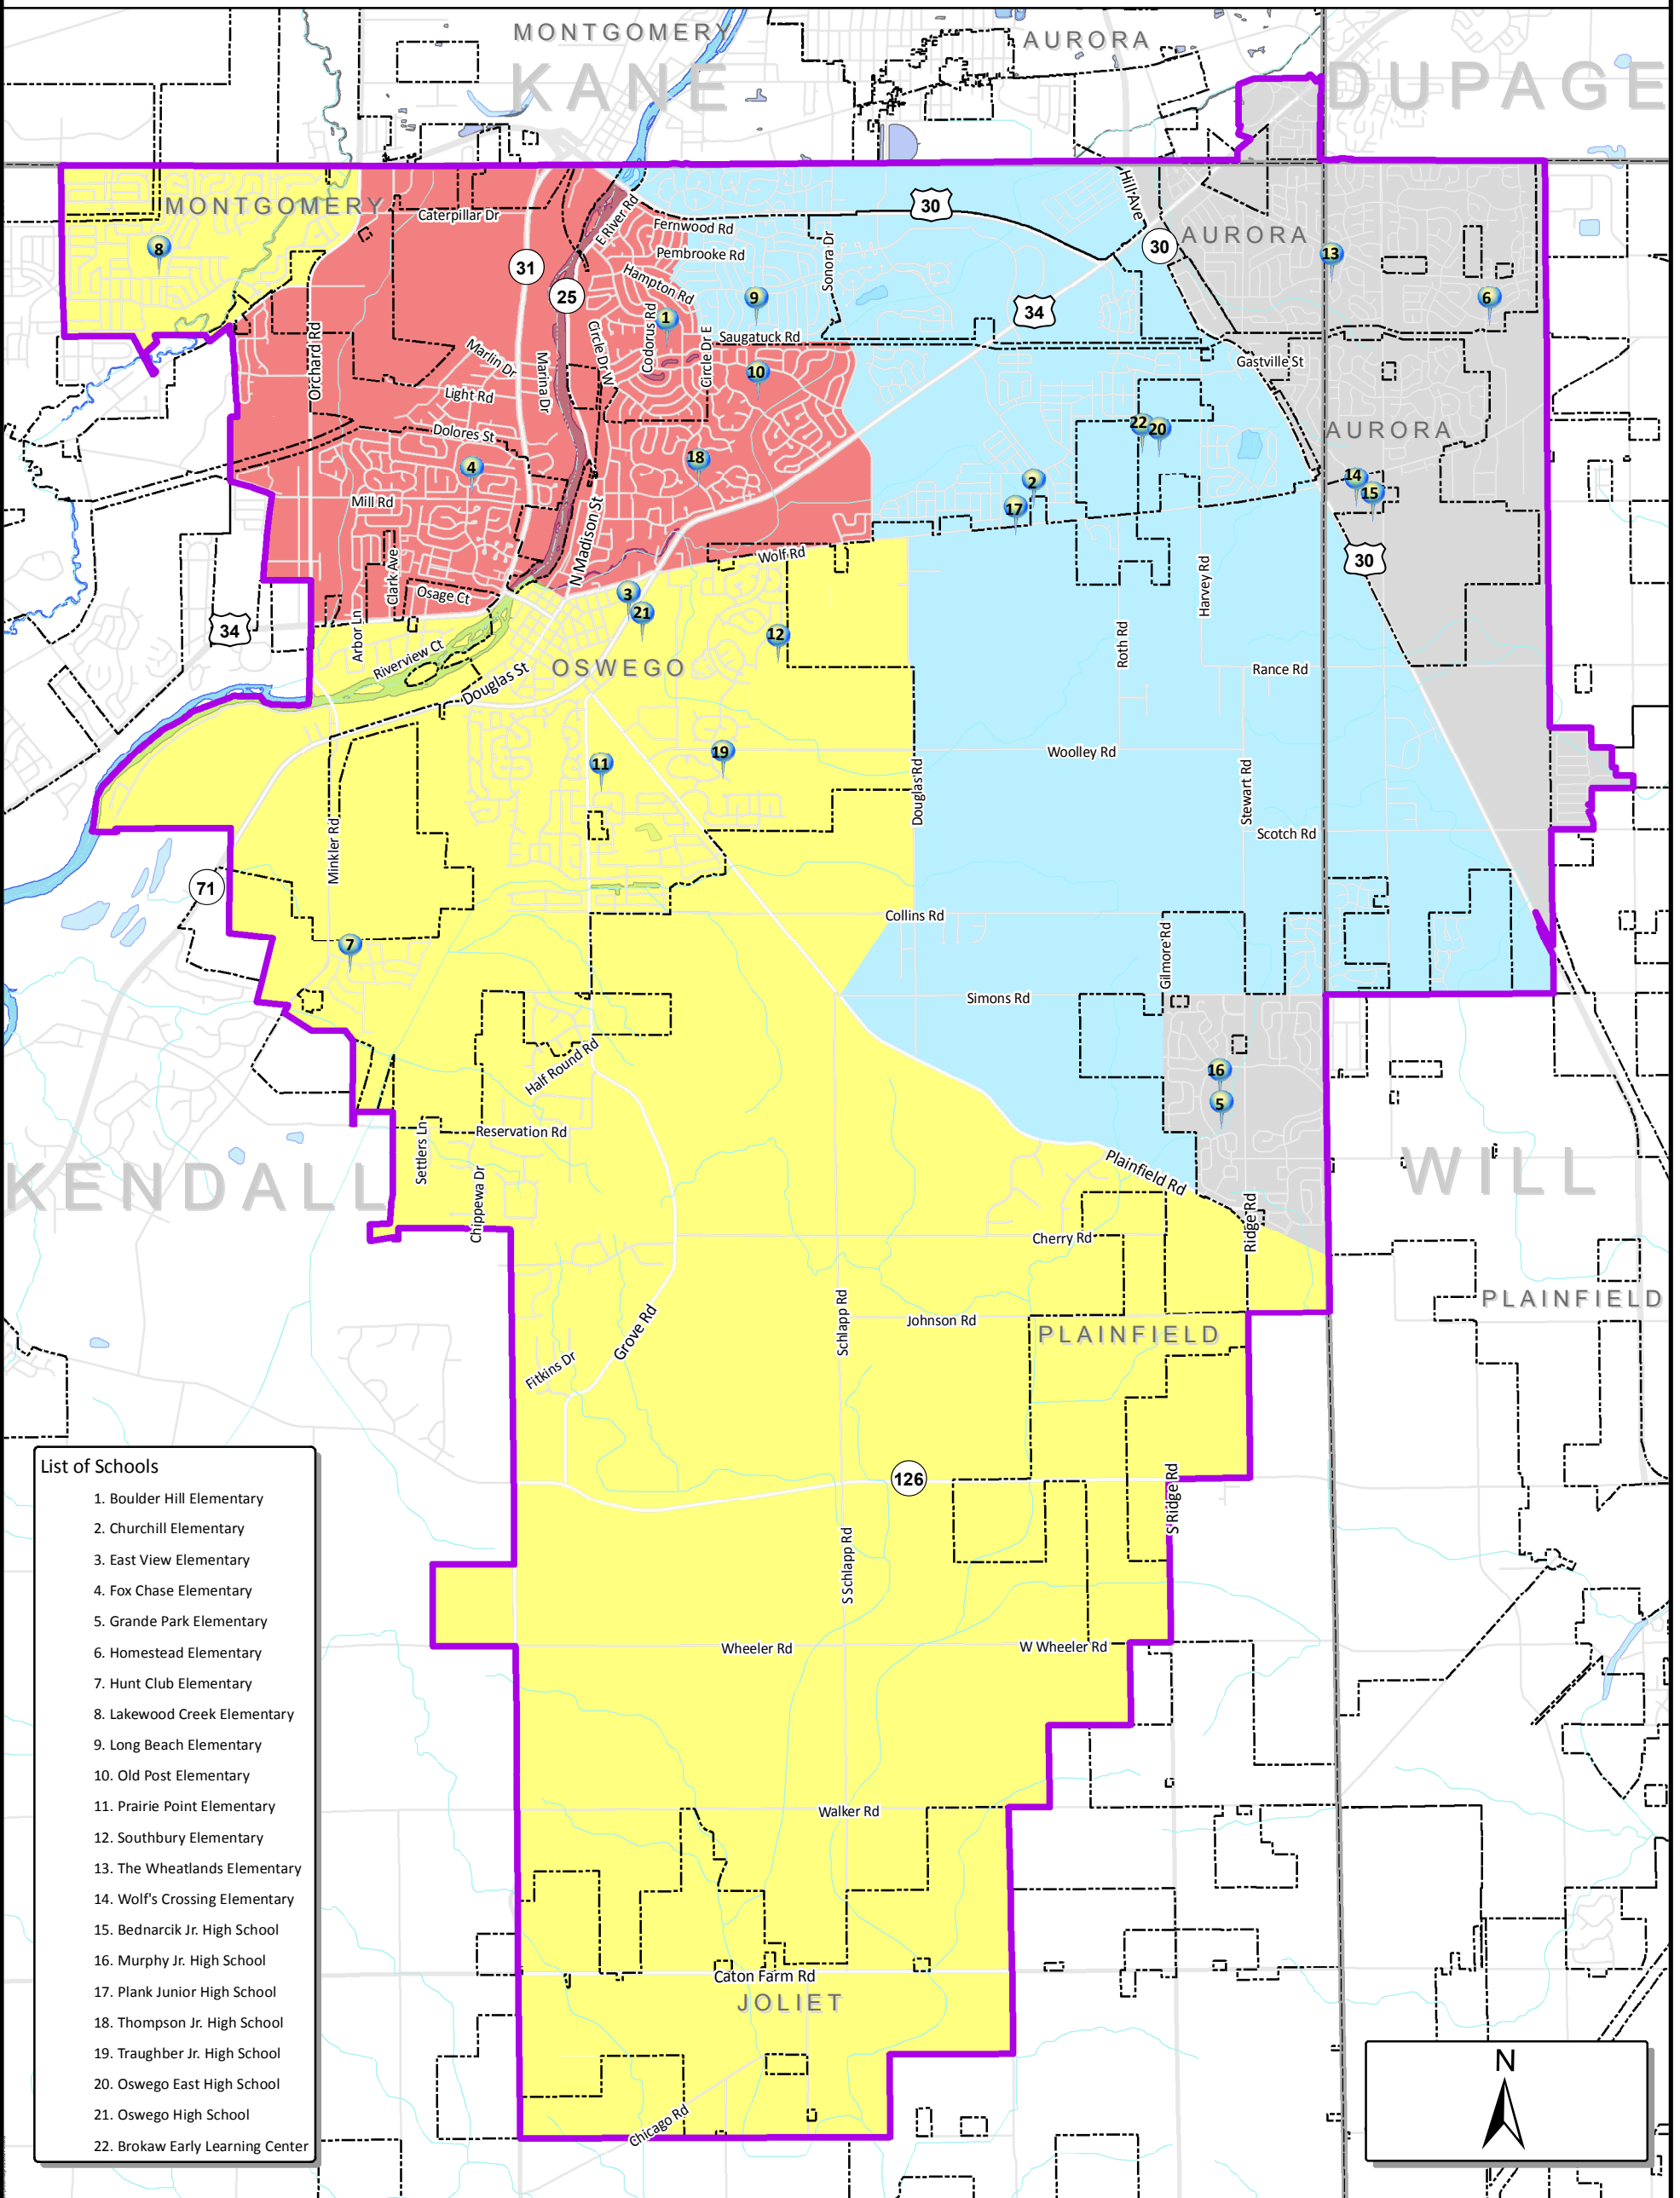

Oswego Community Unit School District - Junior High Attendance Areas 2009-10

- List of Schools**
1. Boulder Hill Elementary
 2. Churchill Elementary
 3. East View Elementary
 4. Fox Chase Elementary
 5. Grande Park Elementary
 6. Homestead Elementary
 7. Hunt Club Elementary
 8. Lakewood Creek Elementary
 9. Long Beach Elementary
 10. Old Post Elementary
 11. Prairie Point Elementary
 12. Southbury Elementary
 13. The Wheatlands Elementary
 14. Wolf's Crossing Elementary
 15. Bednarcik Jr. High School
 16. Murphy Jr. High School
 17. Plank Junior High School
 18. Thompson Jr. High School
 19. Traughber Jr. High School
 20. Oswego East High School
 21. Oswego High School
 22. Brokaw Early Learning Center

- Schools
- Municipalities
- District Boundary
- Bednarcik Jr. High School
- Plank Junior High School
- Thompson Jr. High School
- Traughber Jr. High School

Data provided by Oswego Community Unit School District, Kendall County, Will County, Kane County, Oswego Township, Chicago Metropolitan Agency for Planning, Village of Oswego, Village of Plainfield, Village of Montgomery, City of Aurora, Illinois Dept of Transportation, US Census Bureau, US Geological Survey, and ESRI .