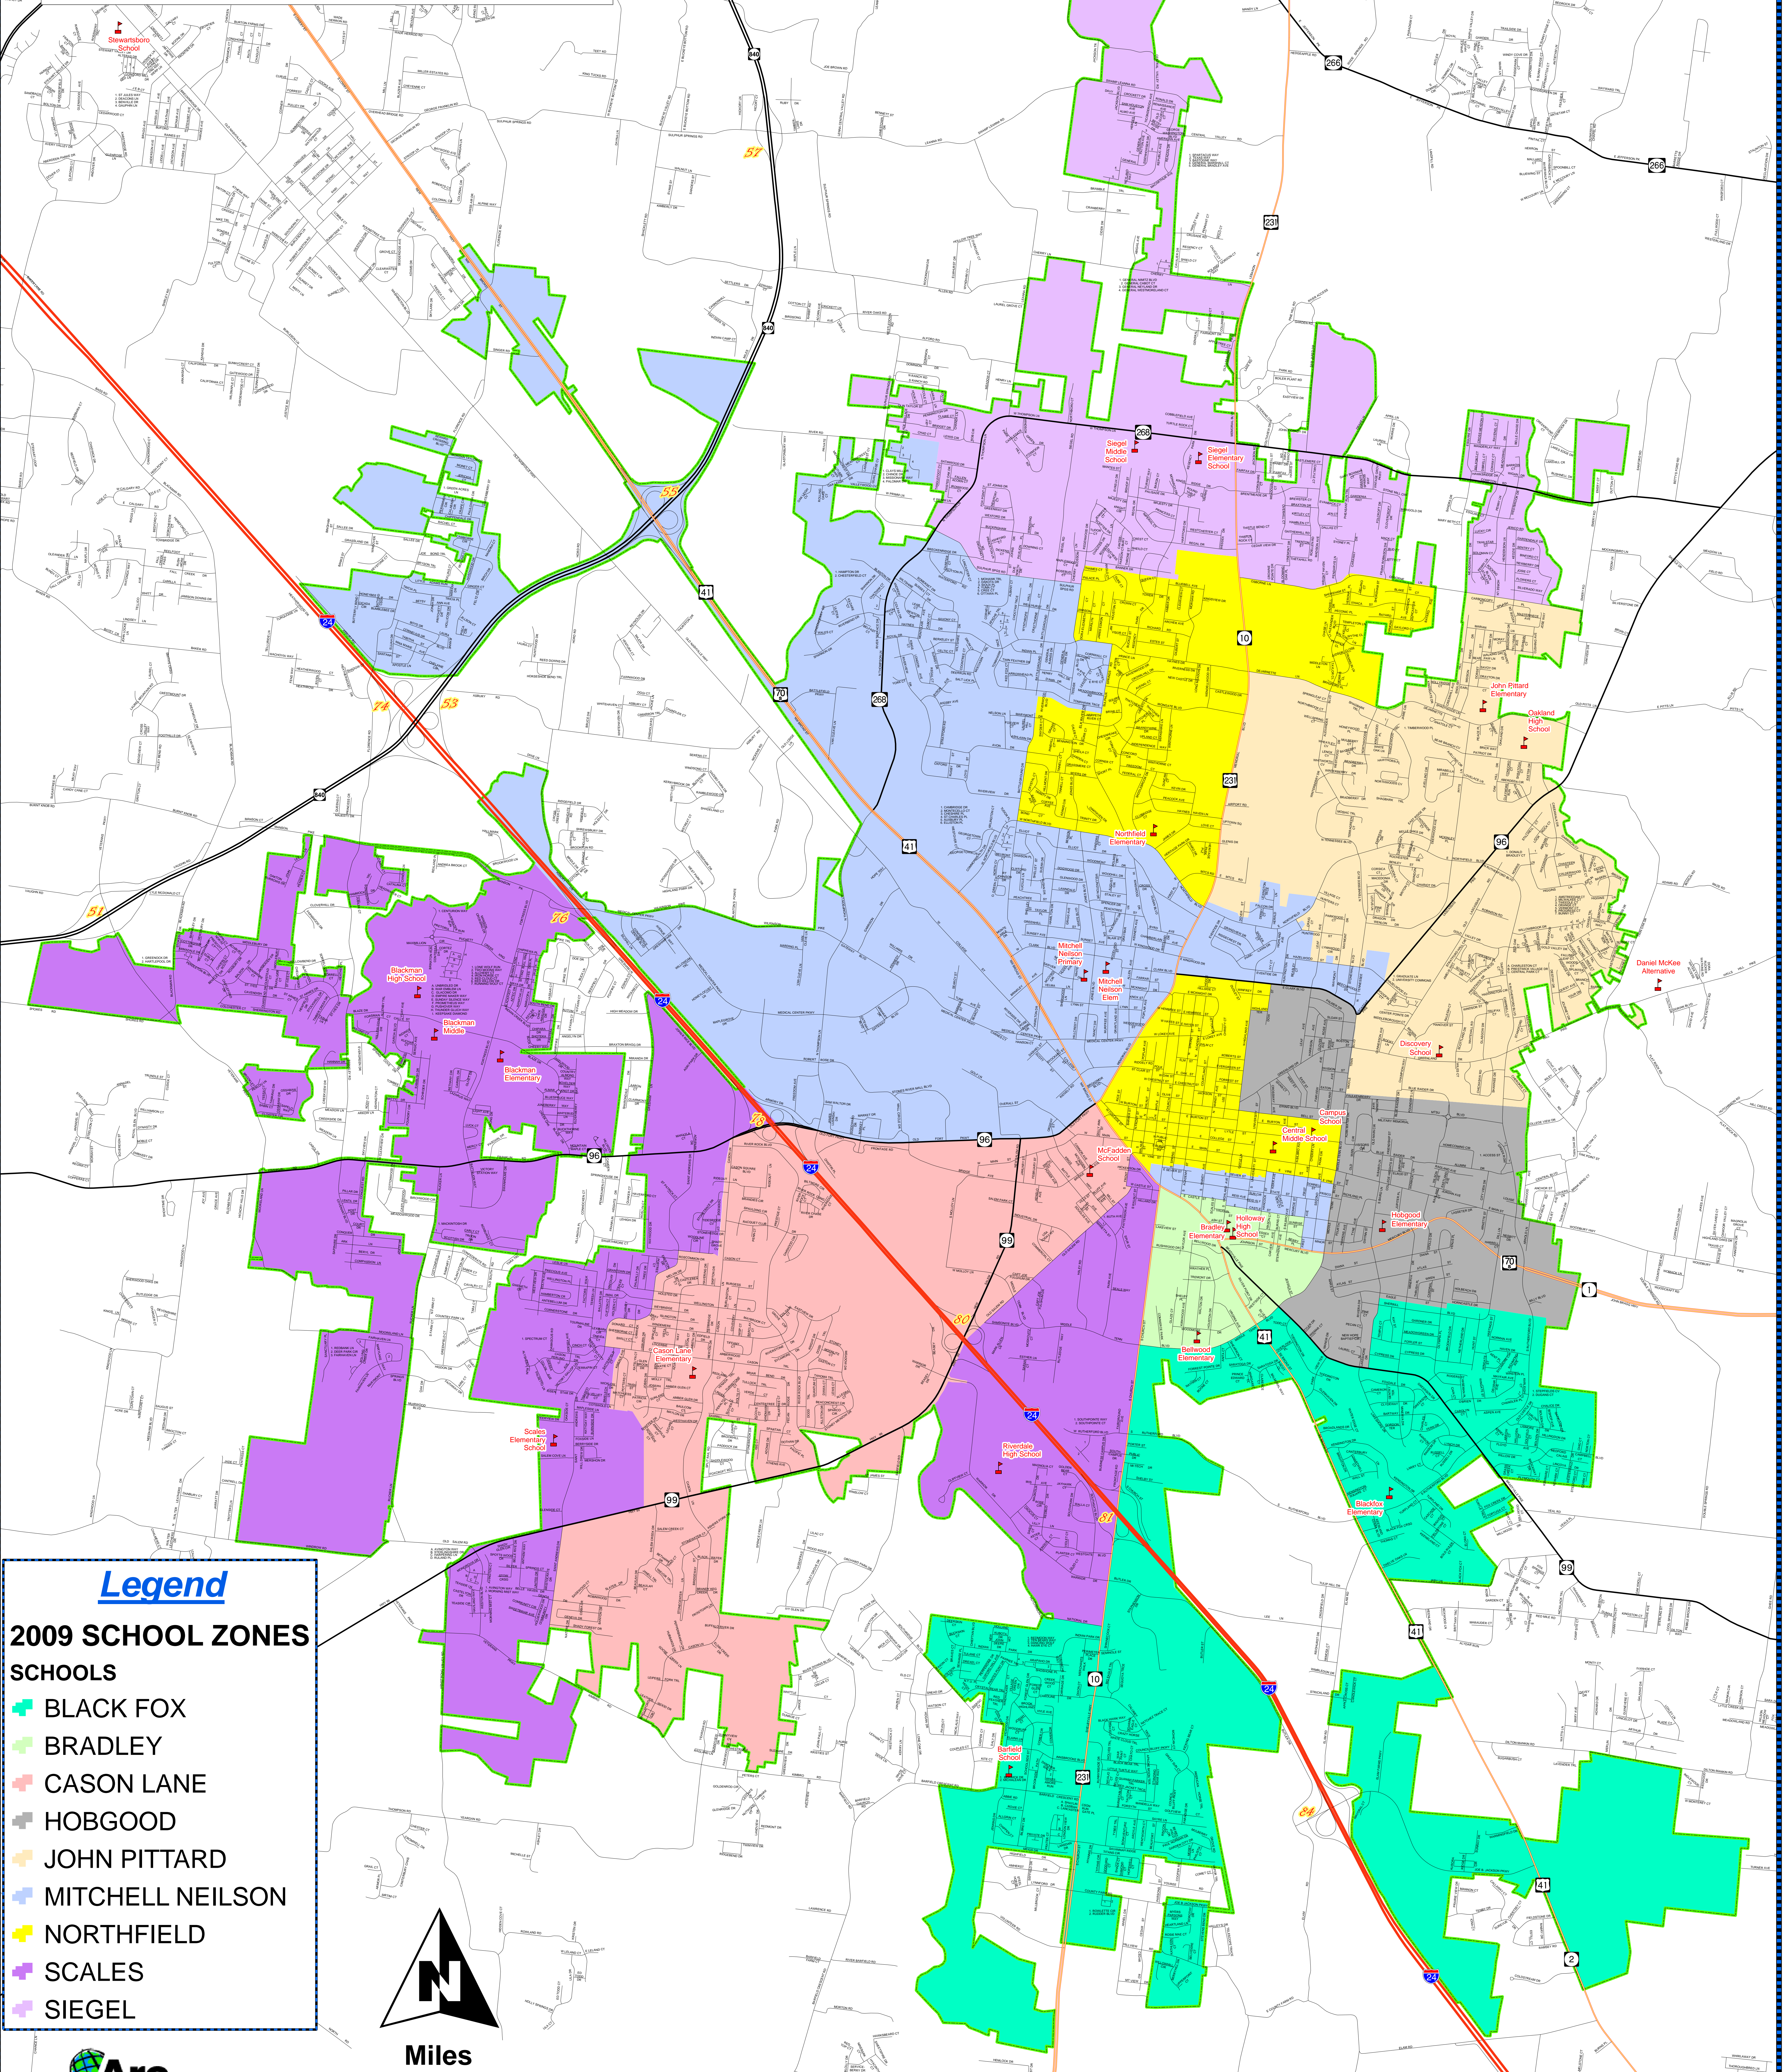

City Of Murfreesboro

July 2009

School Zones

Legend

2009 SCHOOL ZONES

SCHOOLS

- BLACK FOX
- BRADLEY
- CASON LANE
- HOBGOOD
- JOHN PITTARD
- MITCHELL NEILSON
- NORTHFIELD
- SCALES
- SIEGEL