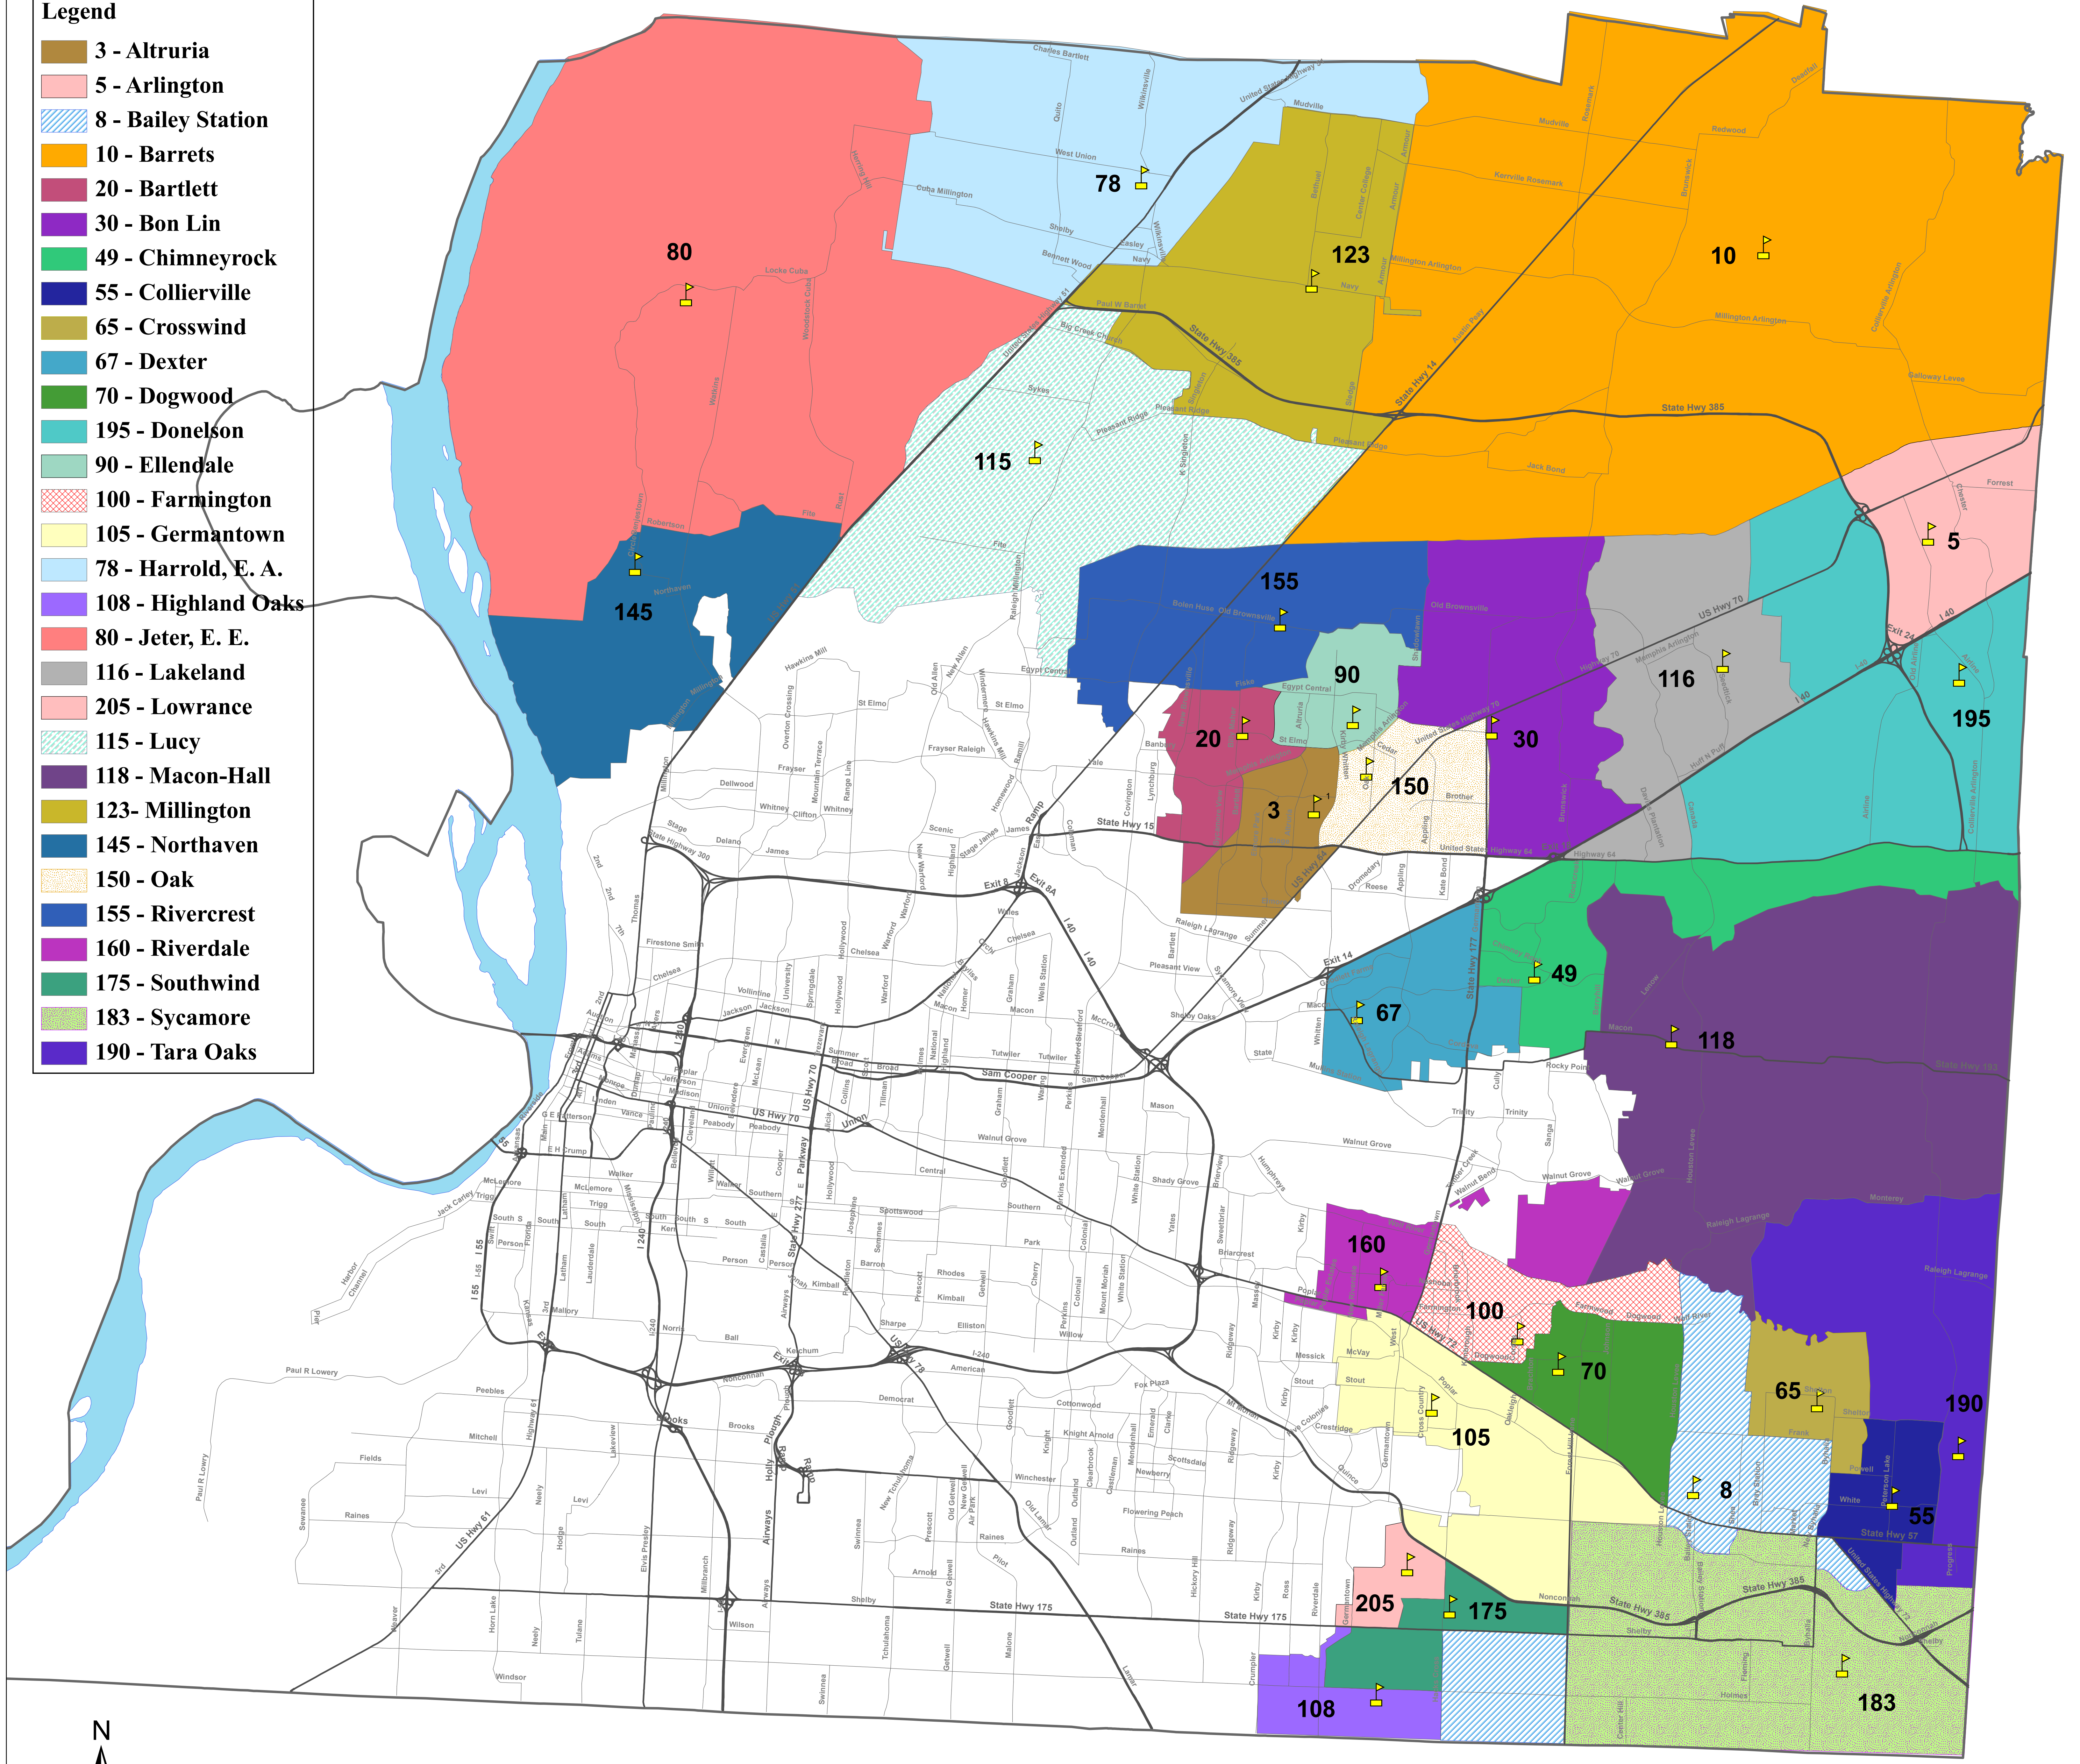

Shelby County Elementary School Attendance Zones (2009-2010)

This a Thematic Map. For exact location, please call (901) 321-2560 or visit our website at www.scsk12.org.

- Legend**
- 3 - Altruria
 - 5 - Arlington
 - 8 - Bailey Station
 - 10 - Barrets
 - 20 - Bartlett
 - 30 - Bon Lin
 - 49 - Chimneyrock
 - 55 - Collierville
 - 65 - Crosswind
 - 67 - Dexter
 - 70 - Dogwood
 - 195 - Donelson
 - 90 - Ellendale
 - 100 - Farmington
 - 105 - Germantown
 - 78 - Harrod, E. A.
 - 108 - Highland Oaks
 - 80 - Jeter, E. E.
 - 116 - Lakeland
 - 205 - Lowrance
 - 115 - Lucy
 - 118 - Macon-Hall
 - 123 - Millington
 - 145 - Northaven
 - 150 - Oak
 - 155 - Rivercrest
 - 160 - Riverdale
 - 175 - Southwind
 - 183 - Sycamore
 - 190 - Tara Oaks

School assignments are subject to change and are approved annually by the Shelby County Schools Board of Education.
Prepared by the Shelby County Schools Planning Department.

0 1 2 4 Miles
1 inch = 1 mile