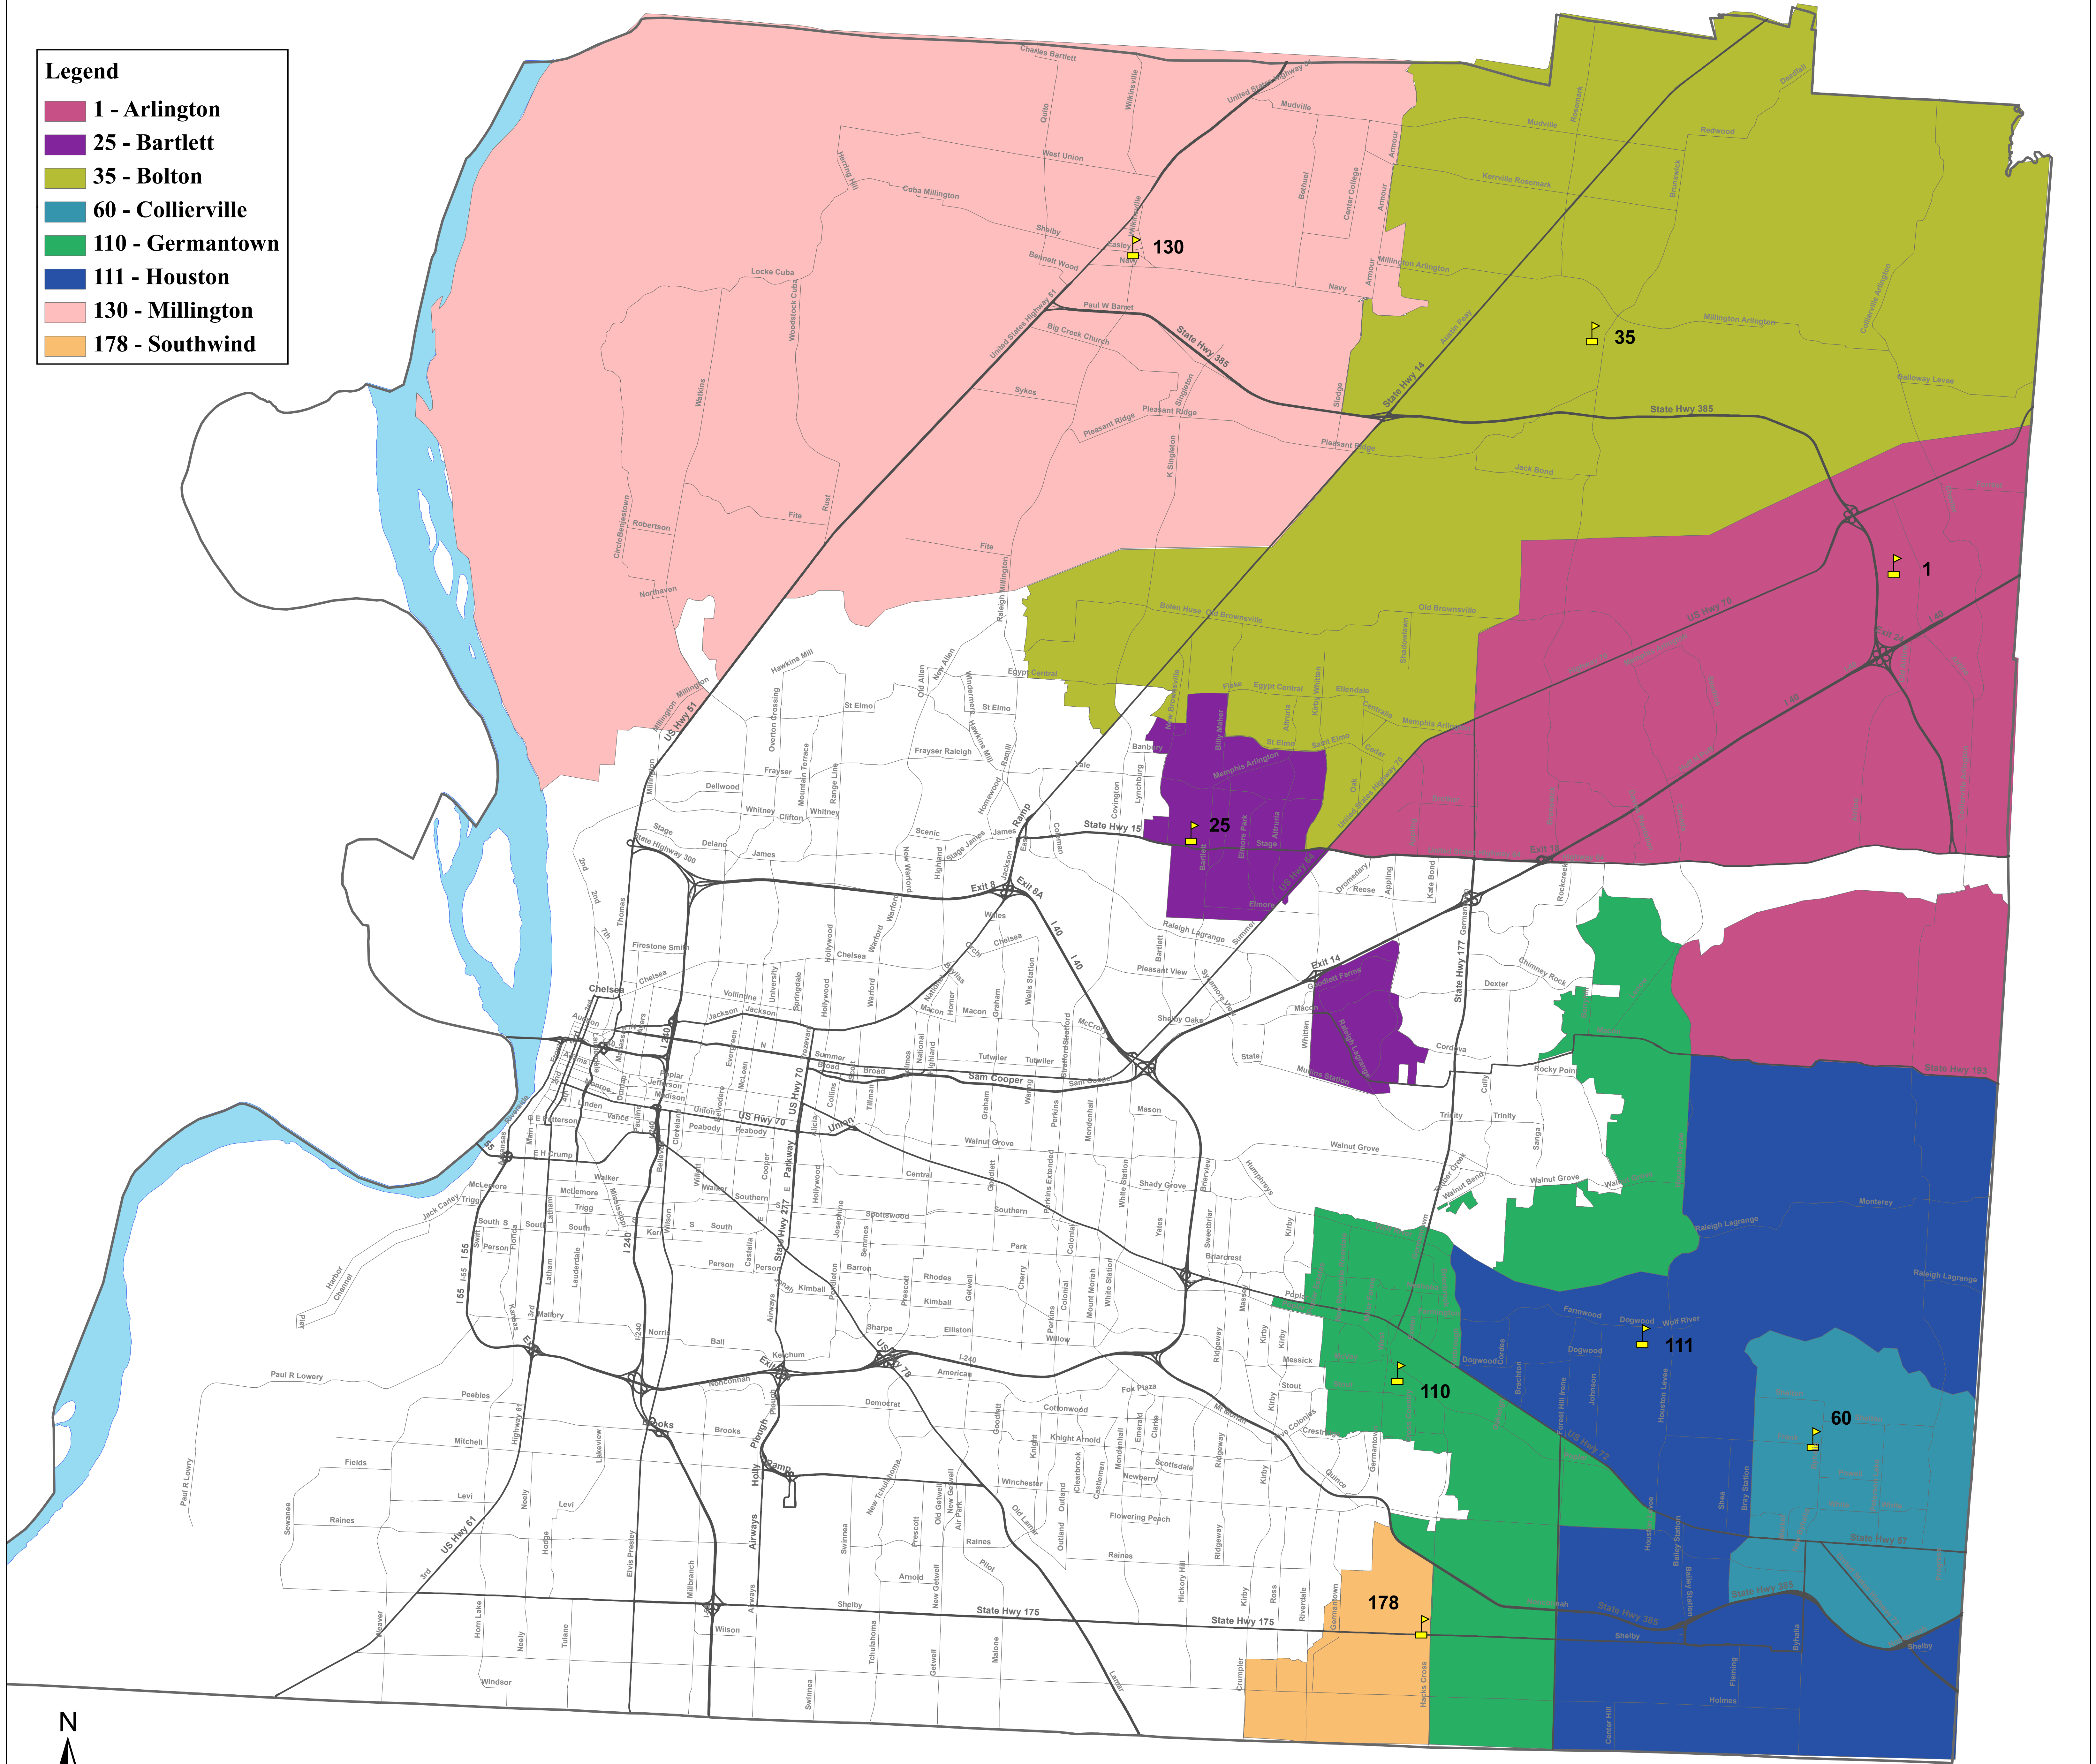

Shelby County High School Attendance Zones (2009-2010)

This a Thematic Map. For exact location, please call (901) 321-2560 or visit our website at www.scsk12.org.

- Legend**
- 1 - Arlington
 - 25 - Bartlett
 - 35 - Bolton
 - 60 - Collierville
 - 110 - Germantown
 - 111 - Houston
 - 130 - Millington
 - 178 - Southwind

0 1 2 4 Miles

1 inch = 1 mile

School assignments are subject to change and are approved annually by the Shelby County Schools Board of Education.
Prepared by the Shelby County Schools Planning Department.