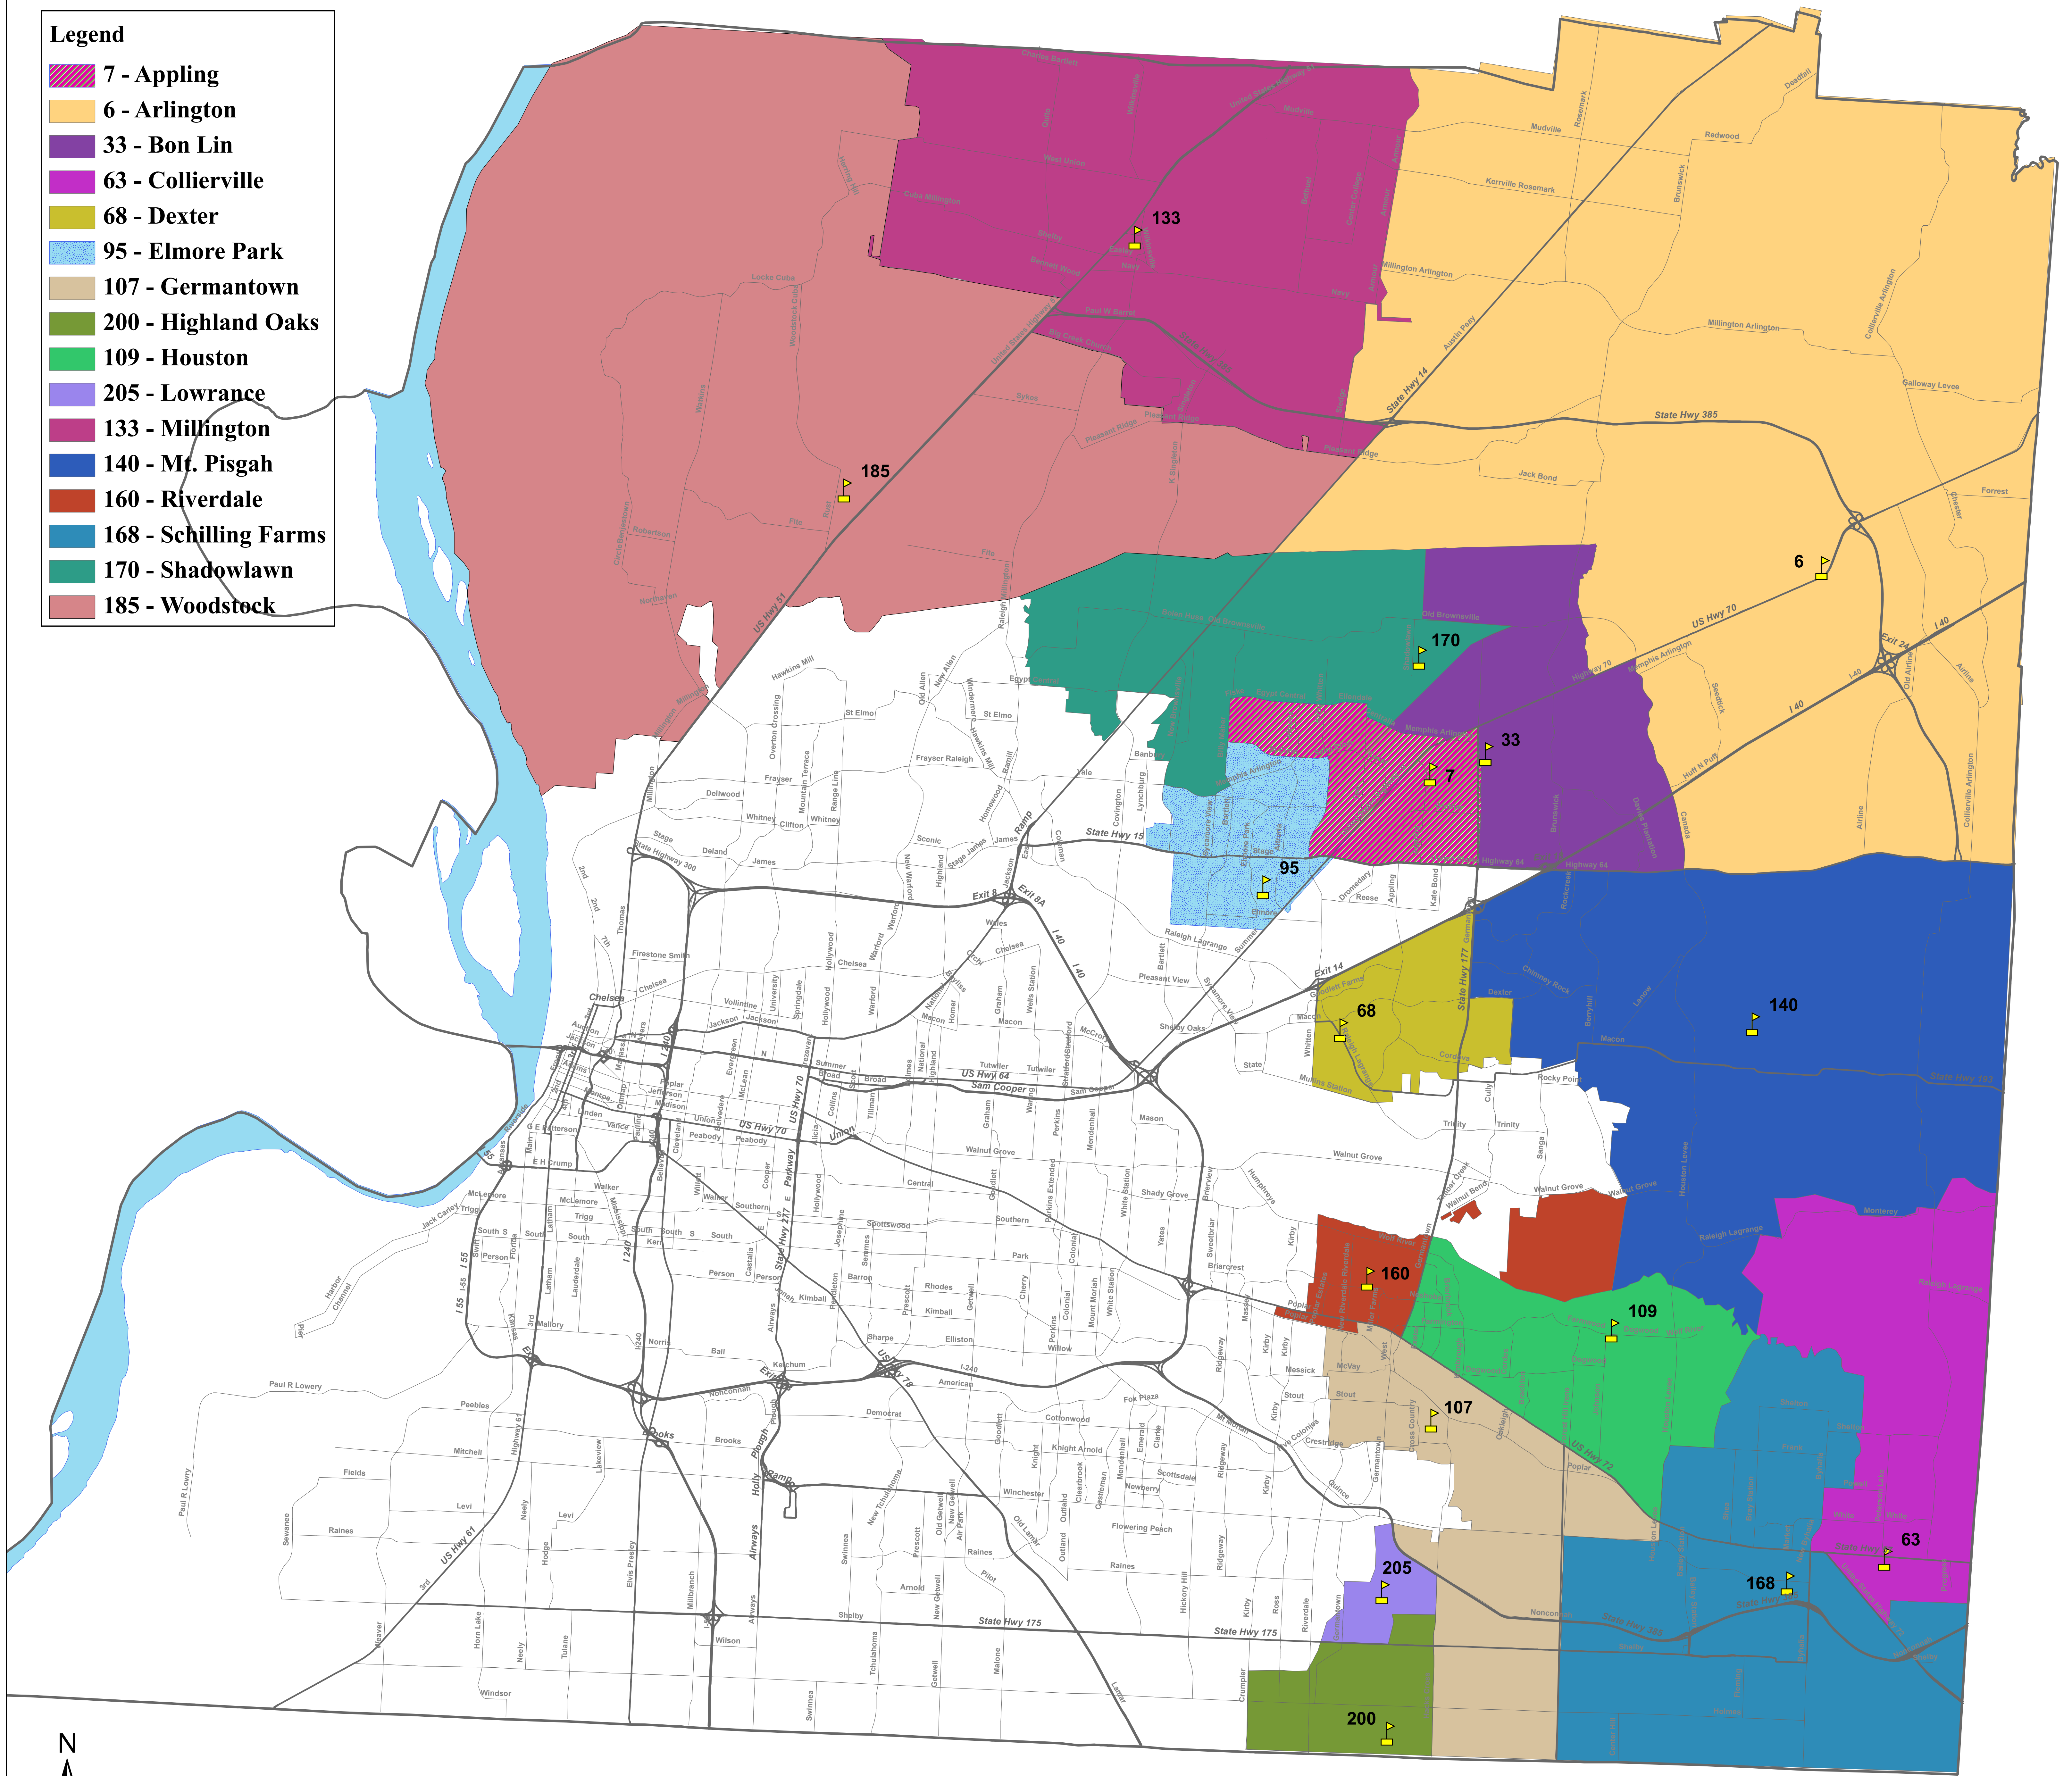

Shelby County Middle School Attendance Zones (2009-2010)

This a Thematic Map. For exact location, please call (901) 321-2560 or visit our website at www.scsk12.org.

- Legend**
- 7 - Appling
 - 6 - Arlington
 - 33 - Bon Lin
 - 63 - Collierville
 - 68 - Dexter
 - 95 - Elmore Park
 - 107 - Germantown
 - 200 - Highland Oaks
 - 109 - Houston
 - 205 - Lowrance
 - 133 - Millington
 - 140 - Mt. Pisgah
 - 160 - Riverdale
 - 168 - Schilling Farms
 - 170 - Shadowlawn
 - 185 - Woodstock

School assignments are subject to change and are approved annually by the Shelby County Schools Board of Education.
Prepared by the Shelby County Schools Planning Department.

0 1 2 4 Miles
1 inch = 1 mile