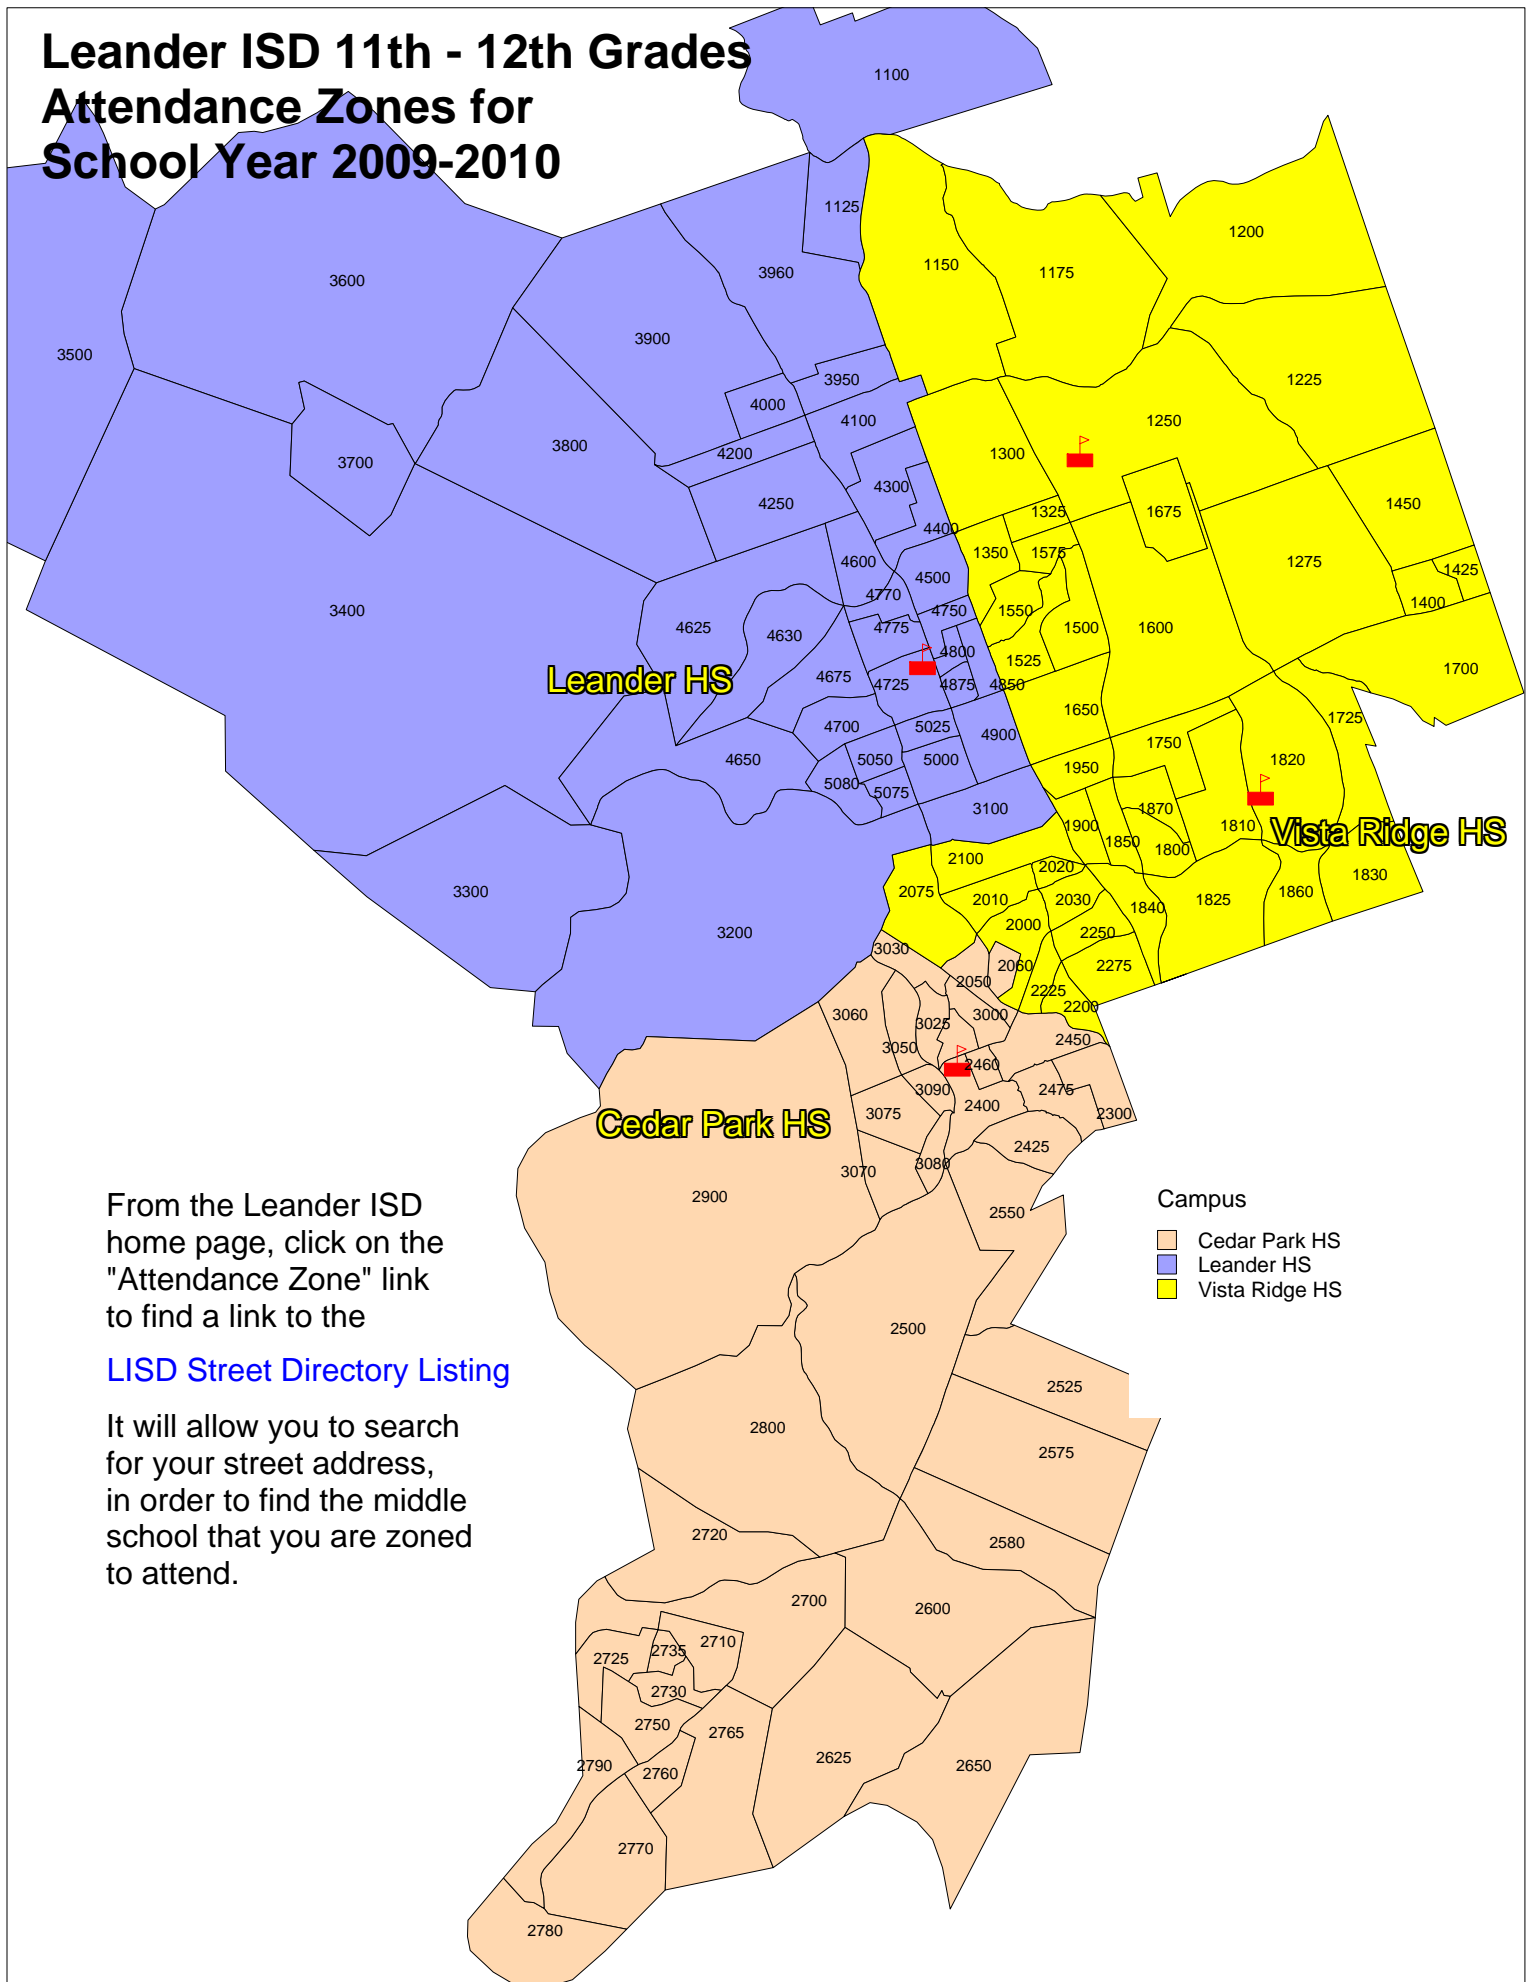

Leander ISD 11th - 12th Grades Attendance Zones for School Year 2009-2010

From the Leander ISD home page, click on the "Attendance Zone" link to find a link to the [LISD Street Directory Listing](#)

It will allow you to search for your street address, in order to find the middle school that you are zoned to attend.