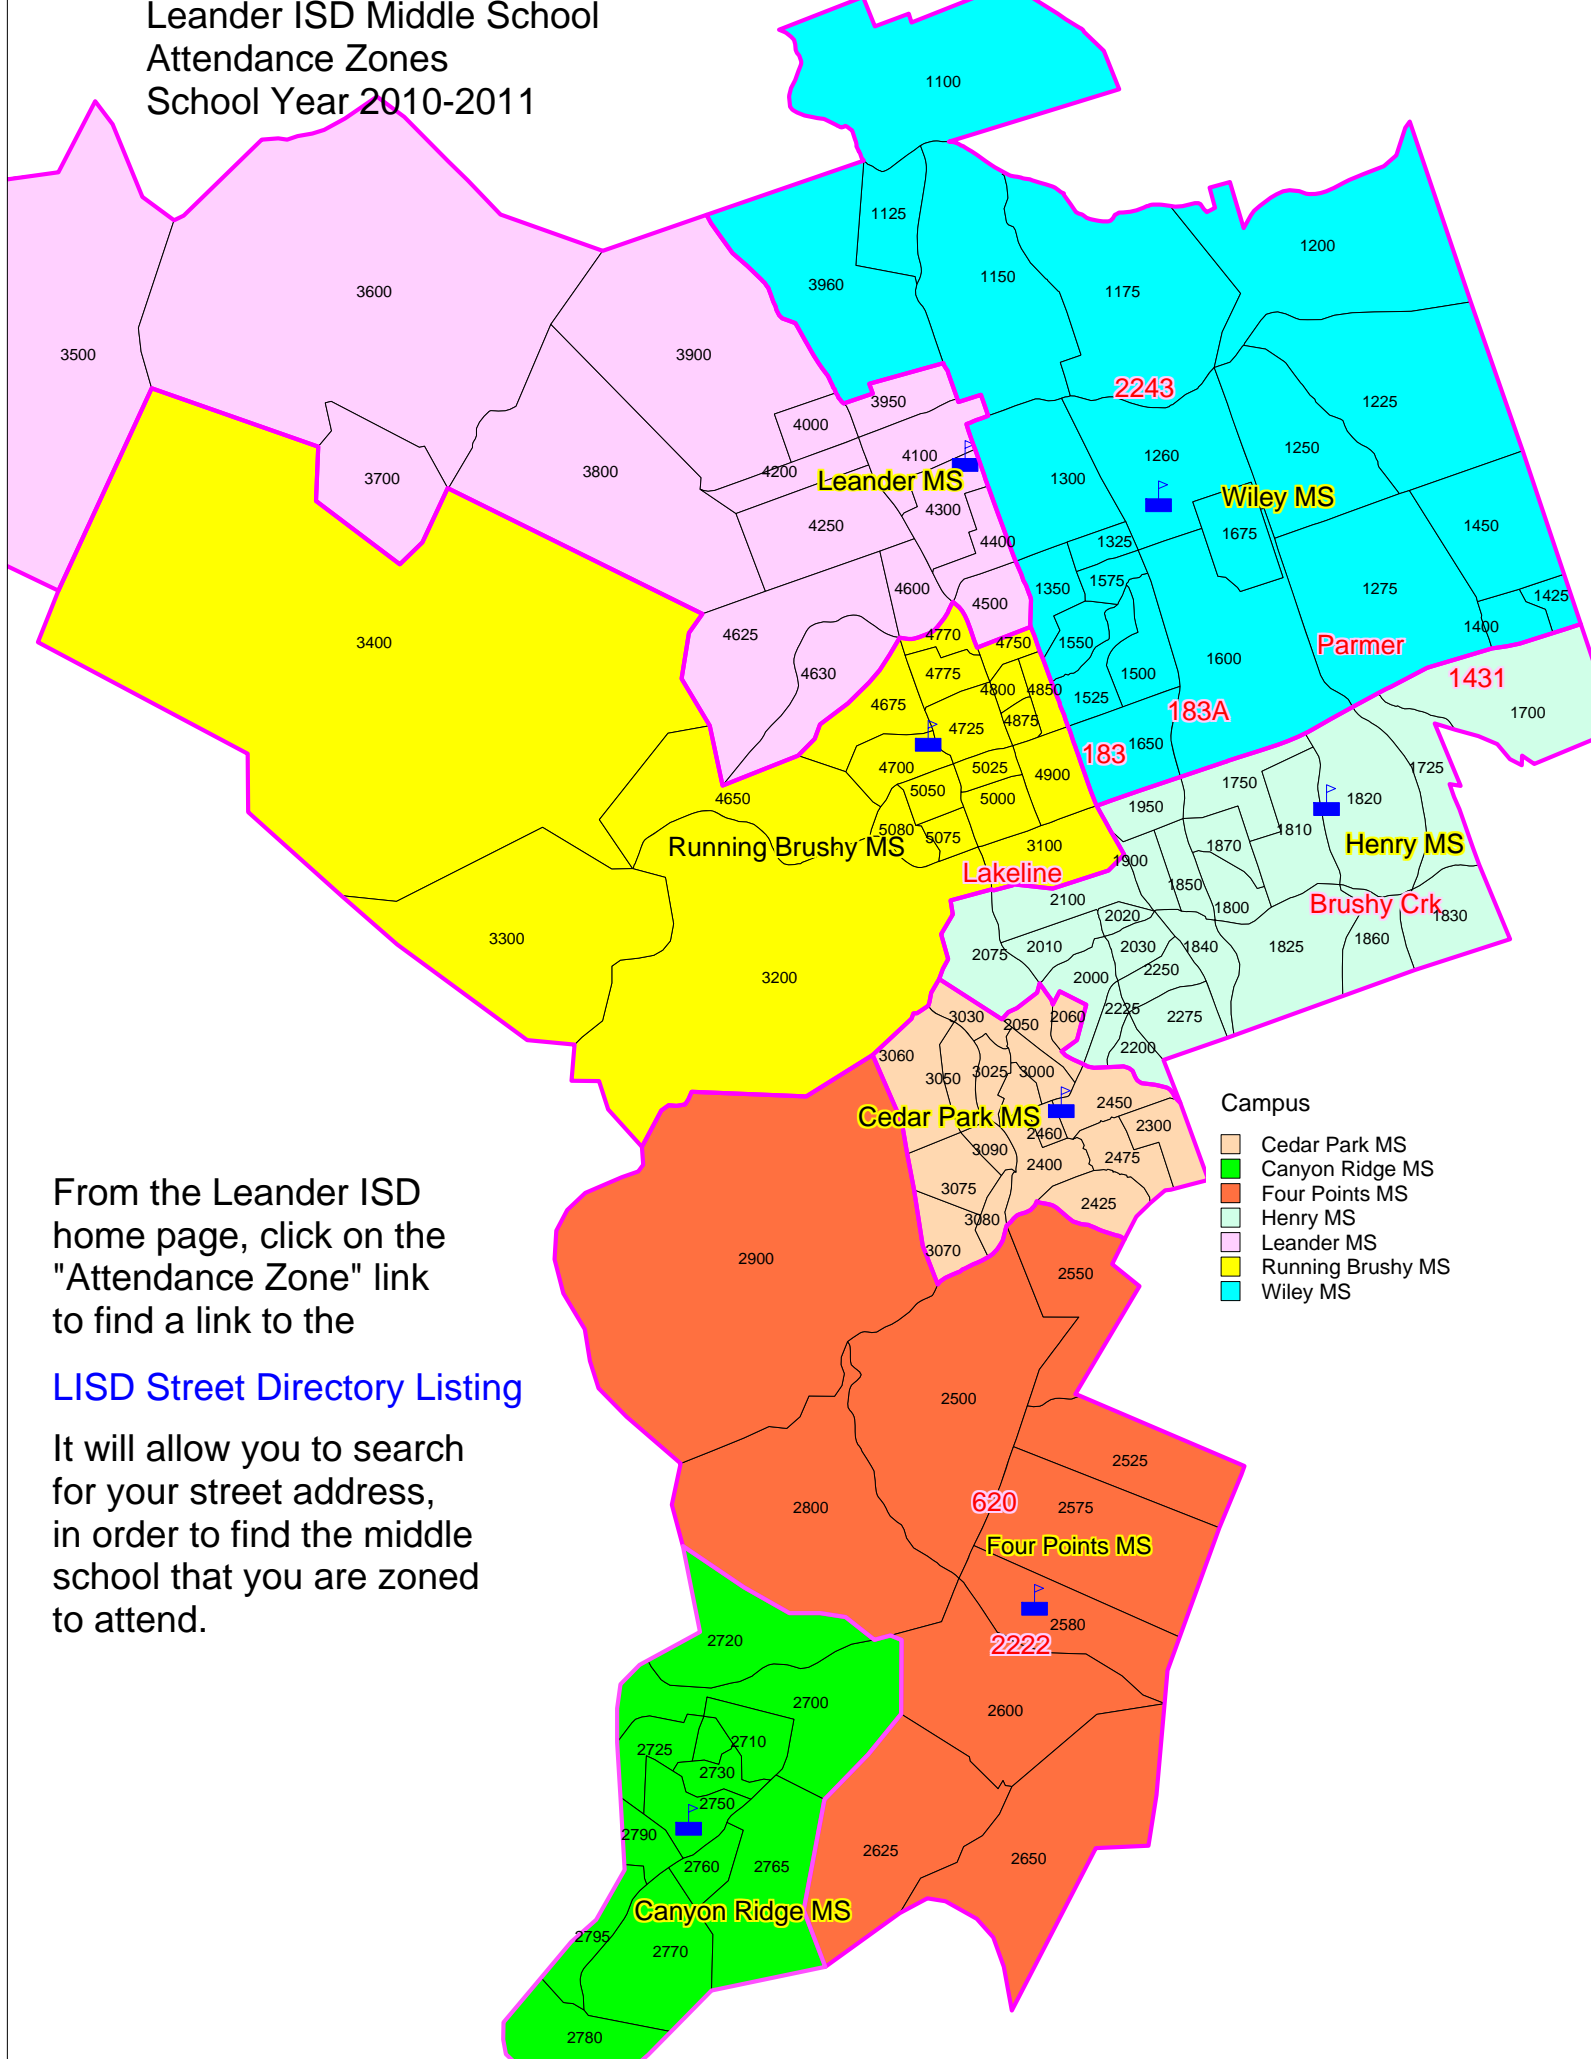

Leander ISD Middle School
Attendance Zones
School Year 2010-2011

From the Leander ISD home page, click on the "Attendance Zone" link to find a link to the

[LISD Street Directory Listing](#)

It will allow you to search for your street address, in order to find the middle school that you are zoned to attend.

- Campus**
- Cedar Park MS
 - Canyon Ridge MS
 - Four Points MS
 - Henry MS
 - Leander MS
 - Running Brushy MS
 - Wiley MS