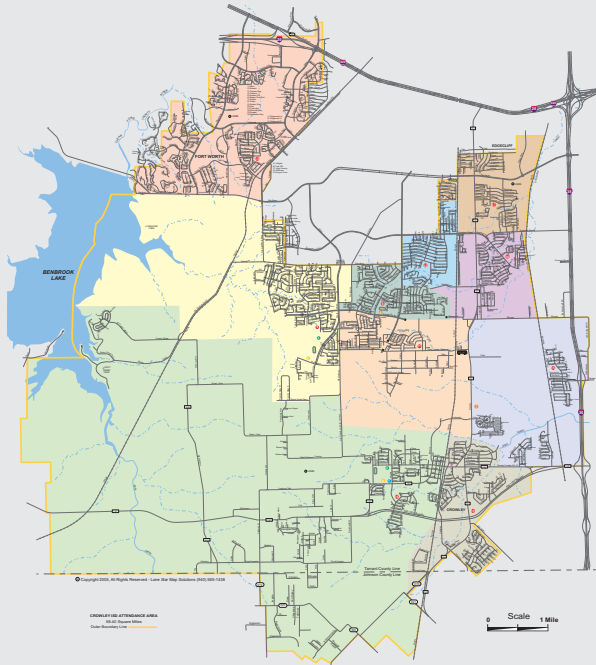

Crowley Independent School District

ELEMENTARY SCHOOL ATTENDANCE ZONES

Facilities