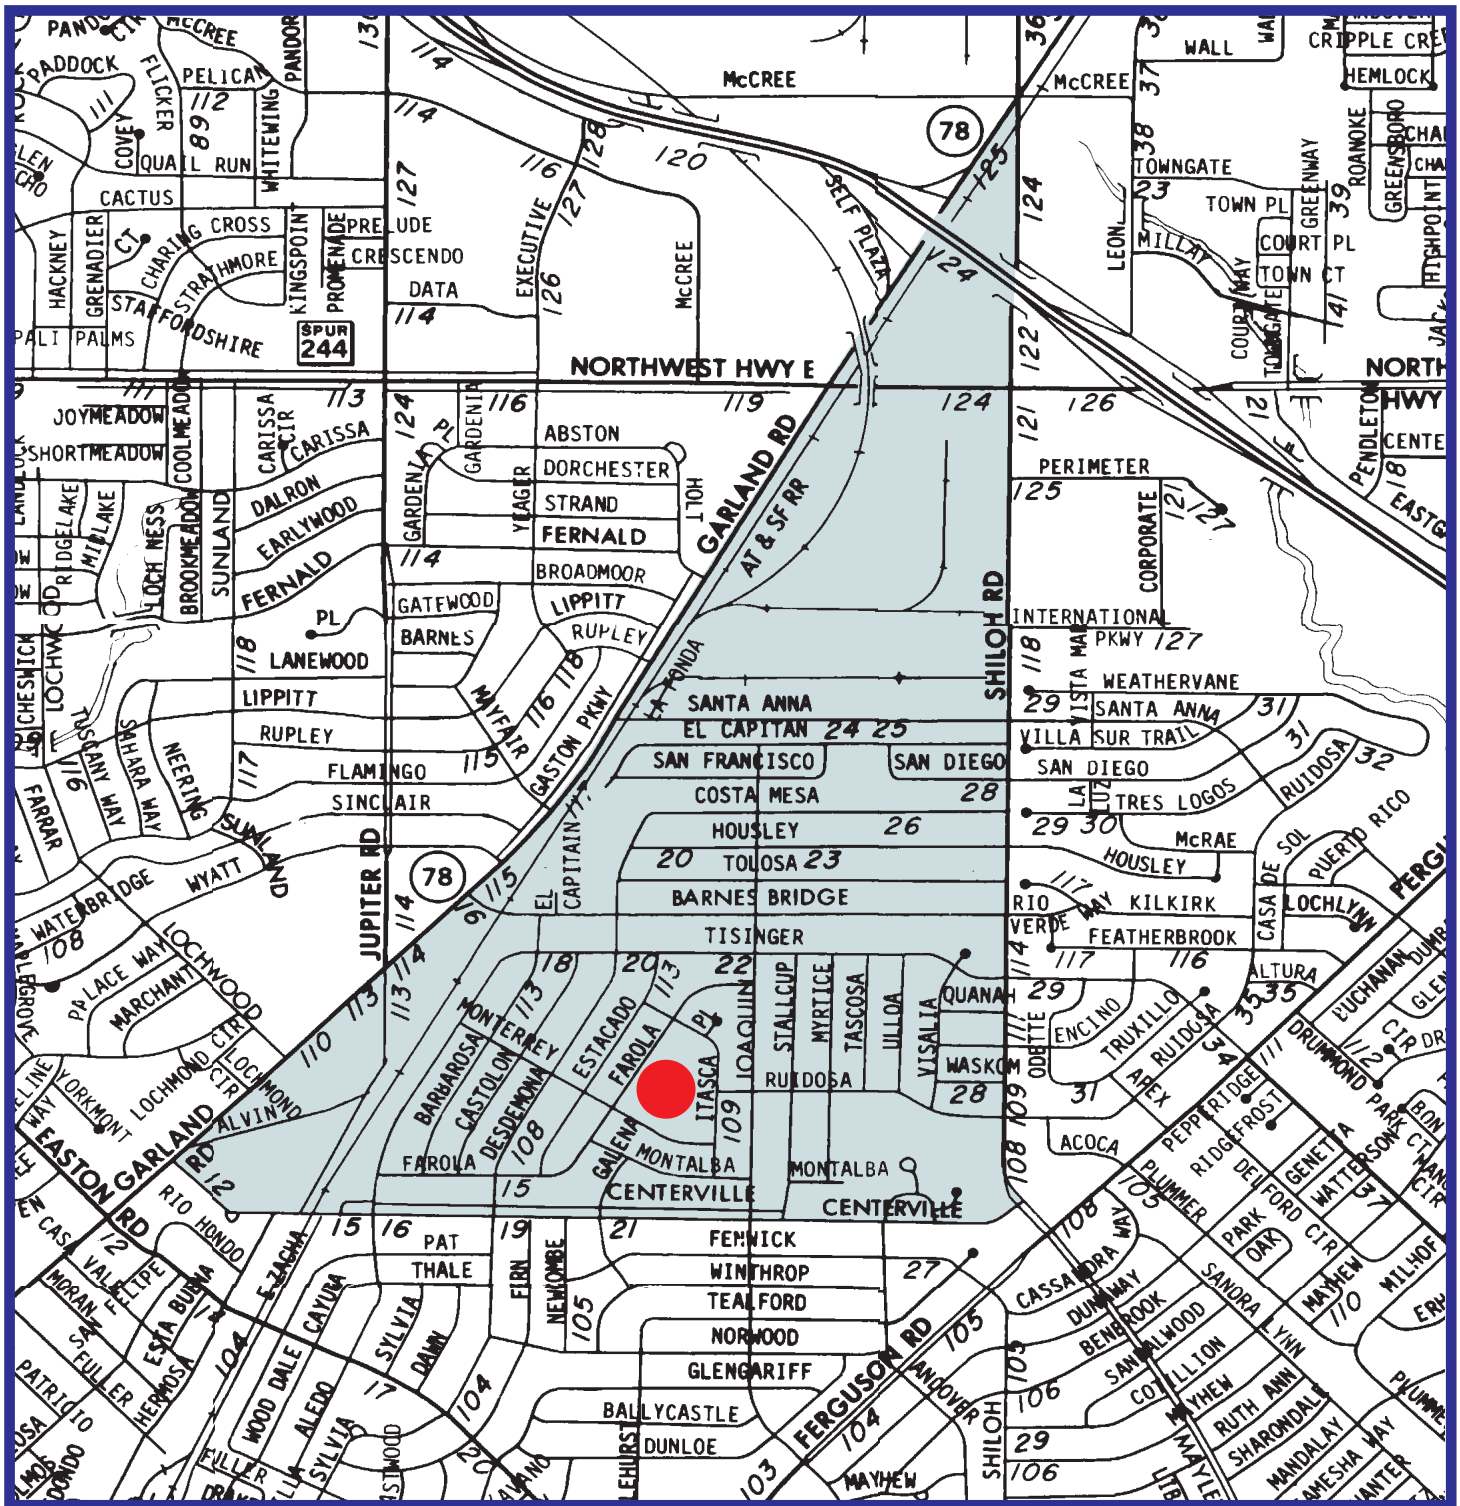

# Fall 2009 Casa View Elementary Attendance Zone Grades PK-5

Outer boundary of zone may include students living on both sides of the street.