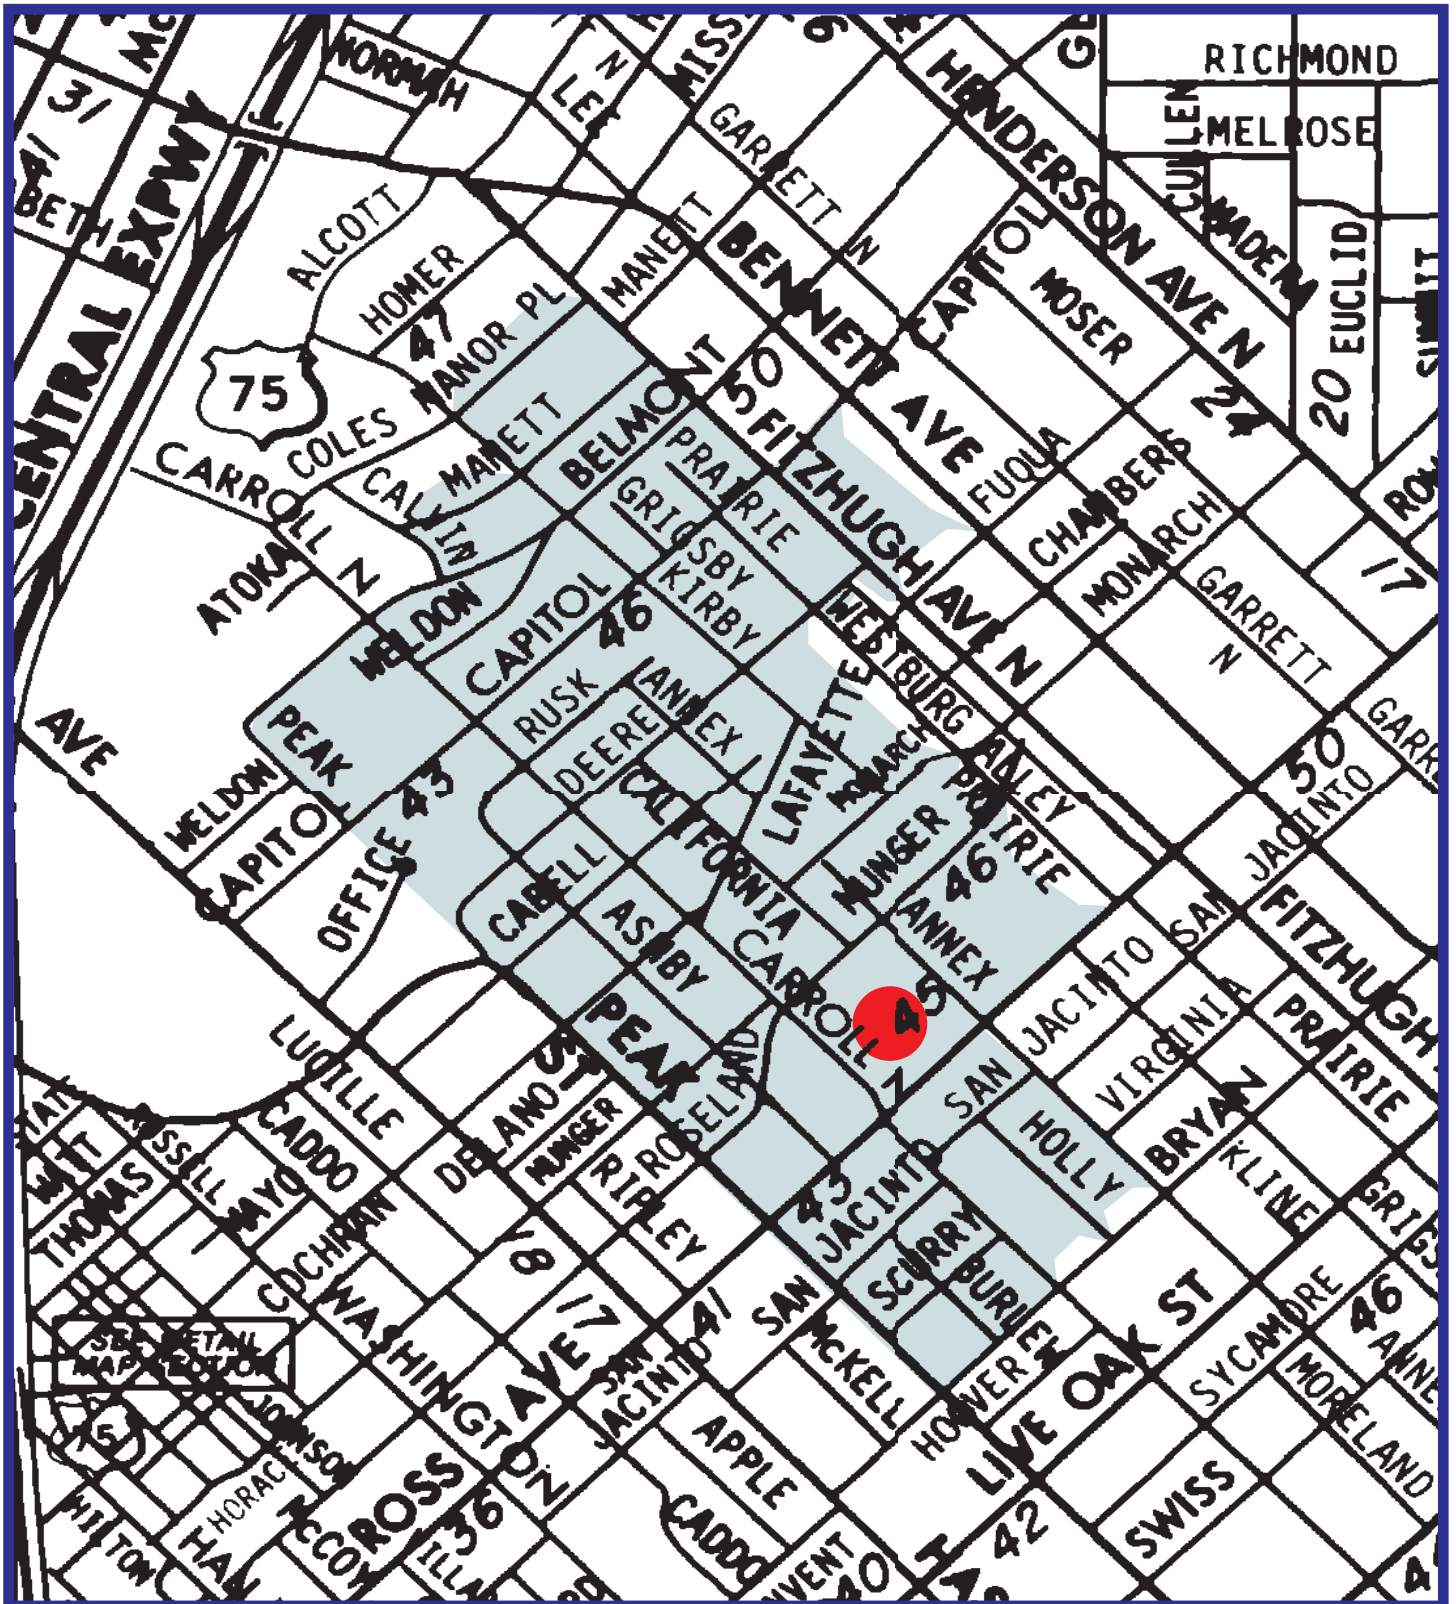

Fall 2009
César Chávez Learning Center Attendance Zone
Grades PK-5

Outer boundary of zone may include students living on both sides of the street.